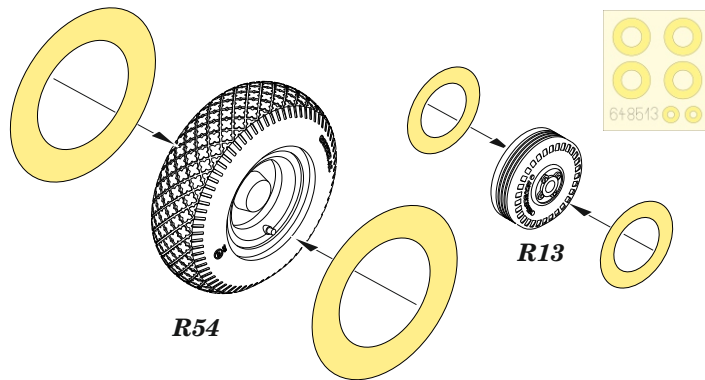

# 648 513 P-51D wheels pointed cross tread

for Eduard kit - pro stavebnici Eduard

1/48

## eduard

435 21 Obrnice 170  
Czech Republic

www.eduard.com

9,95

1

plastic parts

R54

R12

H 8  
C 8  
SILVER

H 8  
C 8  
SILVER

H 77  
C 137  
TIRE BLACK

R54

R13

2

R13

H 77  
C 137  
TIRE BLACK

H 77  
C 137  
TIRE BLACK

H 8  
C 8  
SILVER

H 8  
C 8  
SILVER

plastic part  
G45

- |                           |                     |   |
|---------------------------|---------------------|---|
| REMOVE<br>ODSTRANIT       | BEND<br>OHNOUT      | SYMMETRICAL ASSEMBLY<br>SYMETRICKÁ MONTÁŽ |
| GRIND<br>OBROUSIT         | OPTION<br>VOLBA     | SCRIBE THE PANEL AND HOLES<br>RYTI        |
| DRILL HOLE<br>VRTÁT OTVOR | REPLACE<br>NAHRADIT | REVERSE SIDE<br>OTOČIT                    |