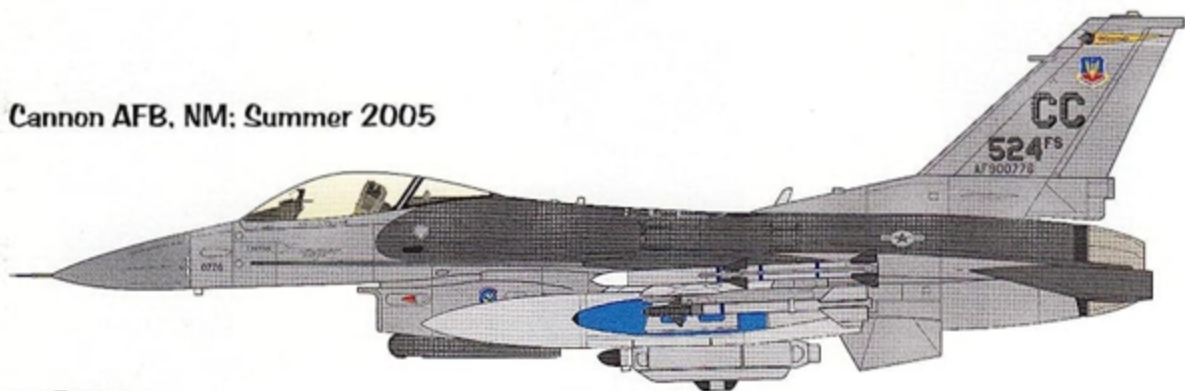

HOUNDS OF HEAVEN... DOGS OF WAR

Cannon AFB, NM; Summer 2005