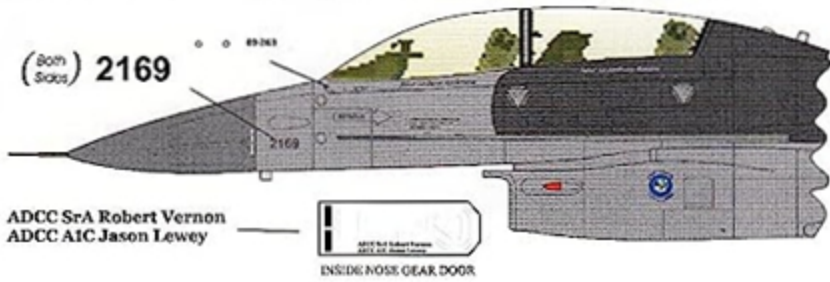

INSIDE NOSE GEAR DOOR

F-16DG • 89-2169

Front Back
Pilot Lt Dave Anderson Intel Lt Anthony Romeo
(DCC SSgt David Brandon)

(Both Sides) 2169

ADCC SrA Robert Vernon
ADCC AIC Jason Lewey

INSIDE NOSE GEAR DOOR

AFTERBURNER DECALS™ BONUS VENATUS