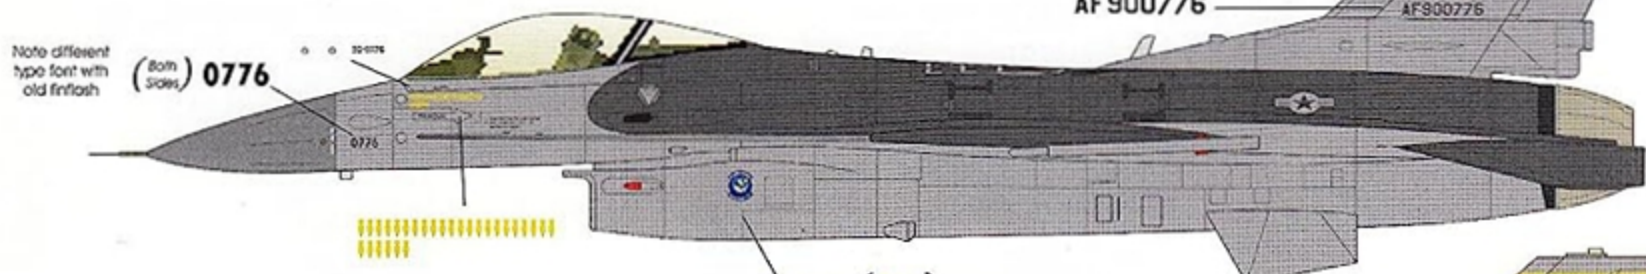

DEPLOYED: AHMED AL JABER, KUWAIT

OSW SPRING 2003 / OIF SUMMER 2003

F-16CG • 90-0776

Note different type font with old finflash

(Both Sides) 0776

MODELER'S NOTE

All deployed aircraft had the old style finflash

Tail Codes and Numbers are Two Part Decals

TWO PART DECAL

AF900776

CC
524^{FS}
AF900776

TWO PART DECALS

F-16CG • 89-2008

(Both Sides) 2008

MODELER'S NOTE