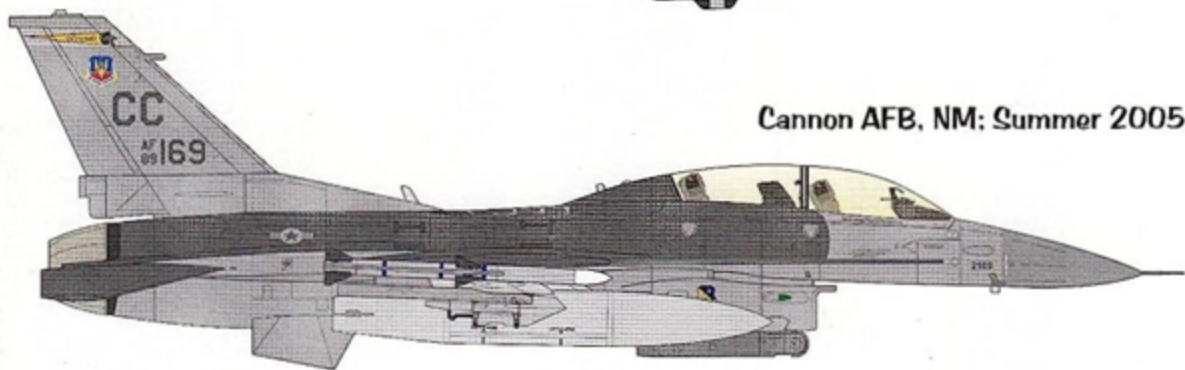

Cannon AFB, NM; Summer 2005