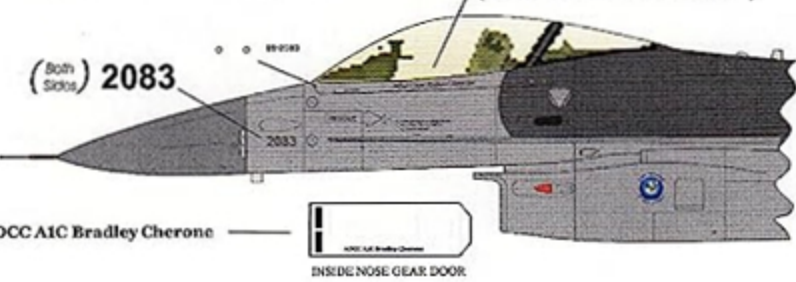

F-16CG • 89-2083

Pilot Capt Robert Brooks
(DCC SrA Johnathan Eastwood)

(Both Sides) 2083

ADCC AIC Bradley Cherone

INSIDE NOSE GEAR DOOR