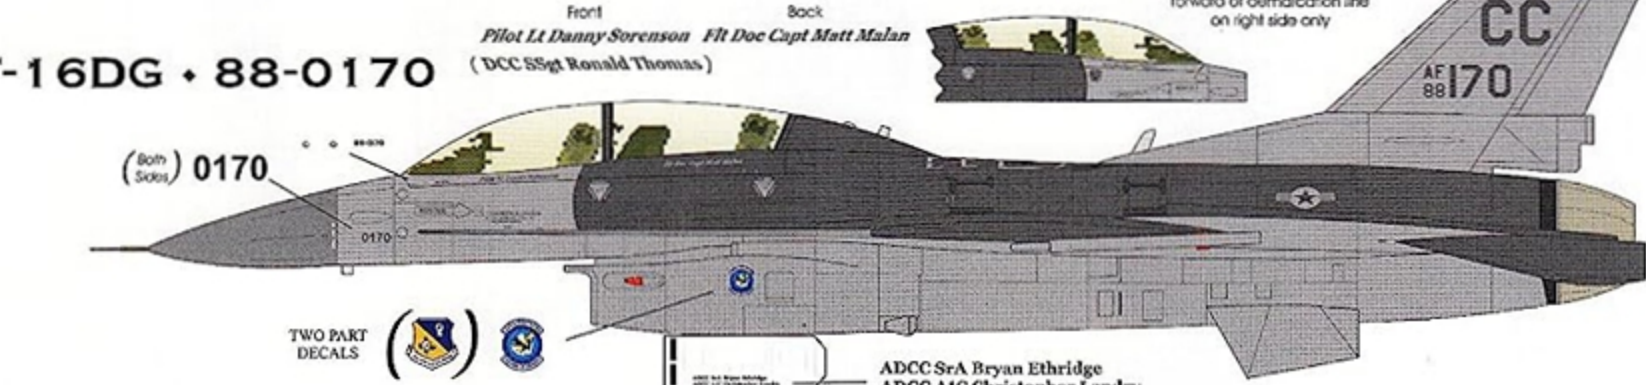

F-16DG • 88-0170

Front Back
Pilot Lt Danny Sorenson FR Doc Capt Matt Malan
(DCC SSgt Ronald Thomas)

MODELER'S NOTE
88-0170 has dark gray ejection triangle located forward of demarcation line on right side only

TWO PART DECAL

(Both Sides) 0170

TWO PART DECALS

ADCC SrA Bryan Ethridge
ADCC AIC Christopher Landry