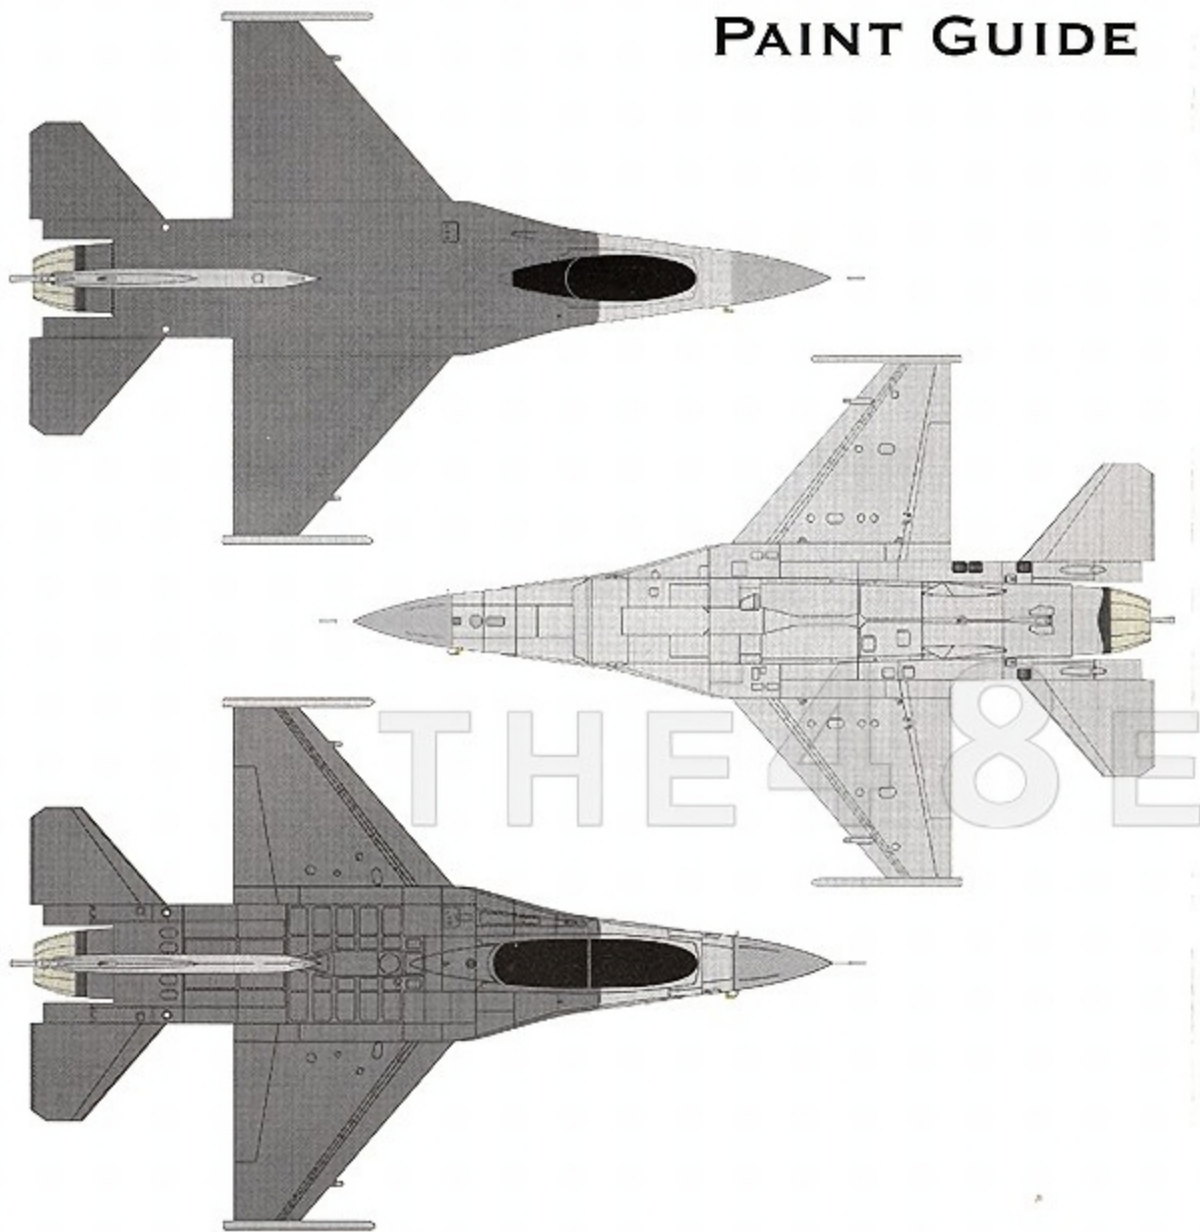

AFTERBURNER DECALS™ BONUS VENATUS

PAINT GUIDE

CAPT ROBERT BROOKS
CAPT MATT MALAN

Overall Aircraft		FS 36270
Topsides		FS 36118
Wingtip Missile Rails		FS 36270
Underwing Missile Rails, Pylons, Drop Tanks		FS 36375 or
		FS 36270