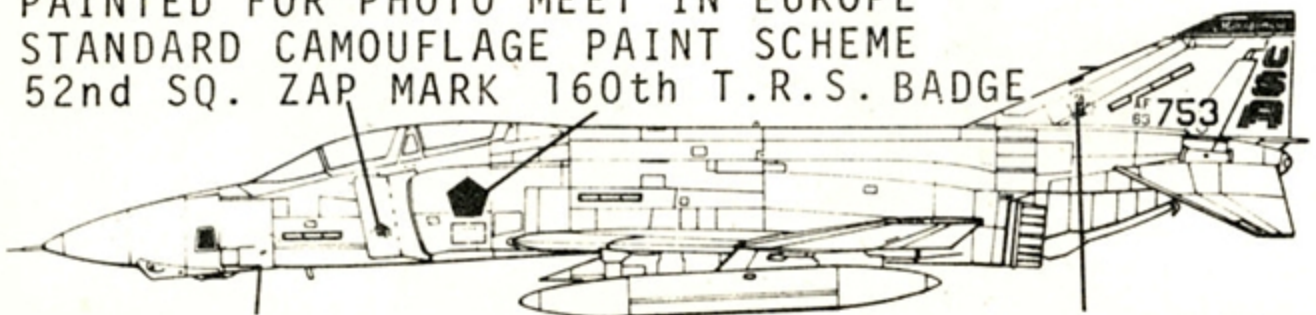

48-110

RF-4B
OVERALL AIRCRAFT LT.
GULL GRAY FS 36440

RF-4B
OVERALL AIRCRAFT LT. GULL GRAY
ANTI GLARE PANEL BLACK
TAIL EMERALD GREEN
FS 34230

RF-4C 63-7753
GENERAL GRAHAM
C.O. T.R.C.
STANDARD CAMOUFLAGE PAINT SCHEME

C/C SGT. WILLIAMS
GEN. GRAHAM

RF-FC 50-905
KAPT. KARPONICH
STANDARD CAMOUFLAGE PAINT SCHEME
PHOTO FLASH TRIANGLE
65-0905 ZAP MARK

RF-4C 63-753
187th T.R.W. 160th T.R.S.
ALABAMA A.N.G.
PAINTED FOR PHOTO MEET IN EUROPE
STANDARD CAMOUFLAGE PAINT SCHEME
52nd SQ. ZAP MARK 160th T.R.S. BADGE

ITALEARIE RF-4B,C

RESEARCH BY DON GARRETT AND CAPT. W. STRANBERG

SPLIT VIEW SHOWING STARBOARD SIDE TOP AND BOTTOM

PORT BOTTOM WING TIP