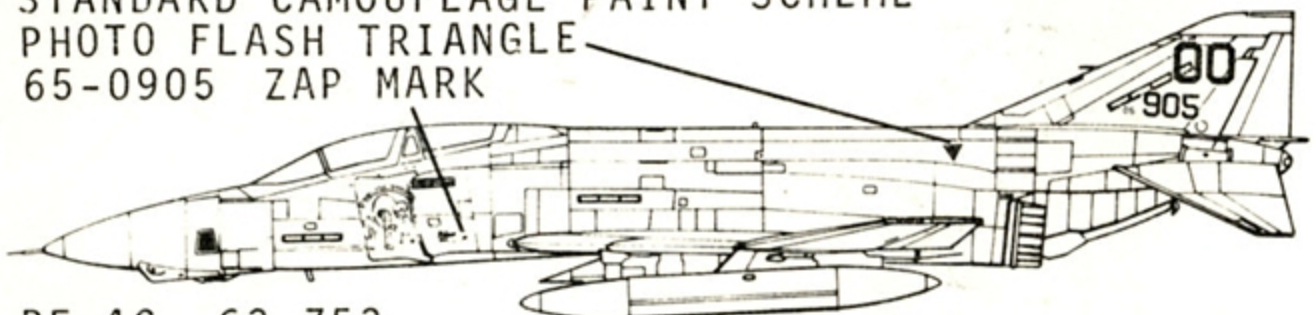

48-110

RF-4B
OVERALL AIRCRAFT LT.
GULL GRAY FS 36440

RF-4B
OVERALL AIRCRAFT LT. GULL GRAY
ANTI GLARE PANEL BLACK
TAIL EMERALD GREEN
FS 34230

RF-4C 63-7753
GENERAL GRAHAM
C.O. T.R.C.
STANDARD CAMOUFLAGE PAINT SCHEME

C/C SGT. WILLIAMS
GEN. GRAHAM

RF-FC 50-905
KAPT. KARPONICH
STANDARD CAMOUFLAGE PAINT SCHEME
PHOTO FLASH TRIANGLE
65-0905 ZAP MARK

RF-4C 63-753
187th T.R.W. 160th T.R.S.
ALABAMA A.N.G.
PAINTED FOR PHOTO MEET IN EUROPE
STANDARD CAMOUFLAGE PAINT SCHEME
52nd SQ. ZAP MARK 160th T.R.S. BADGE

ITALEARIE RF-4B,C

RESEARCH BY DON GARRETT AND CAPT. W. STRANBERG

SPLIT VIEW SHOWING STARBOARD SIDE TOP AND BOTTOM

PORT BOTTOM WING TIP