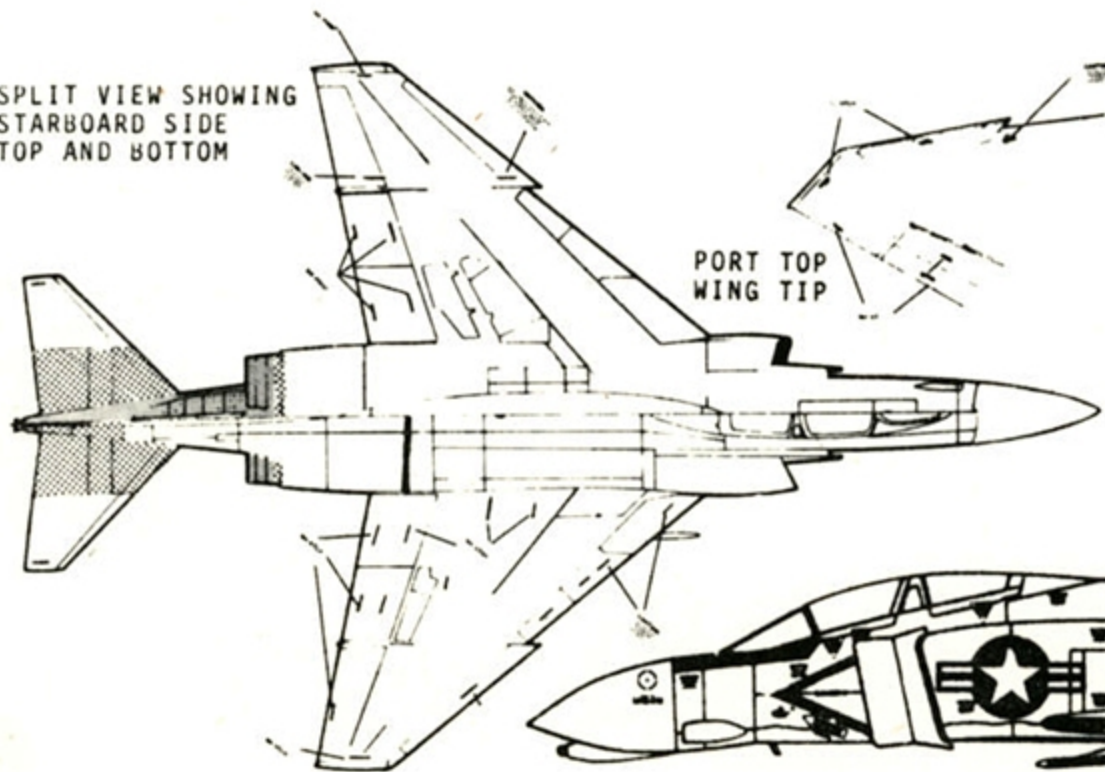

ITALEARIE RF-4B,C

RESEARCH BY DON GARRETT AND CAPT. W. STRANBERG

SPLIT VIEW SHOWING STARBOARD SIDE TOP AND BOTTOM

PORT BOTTOM WING TIP