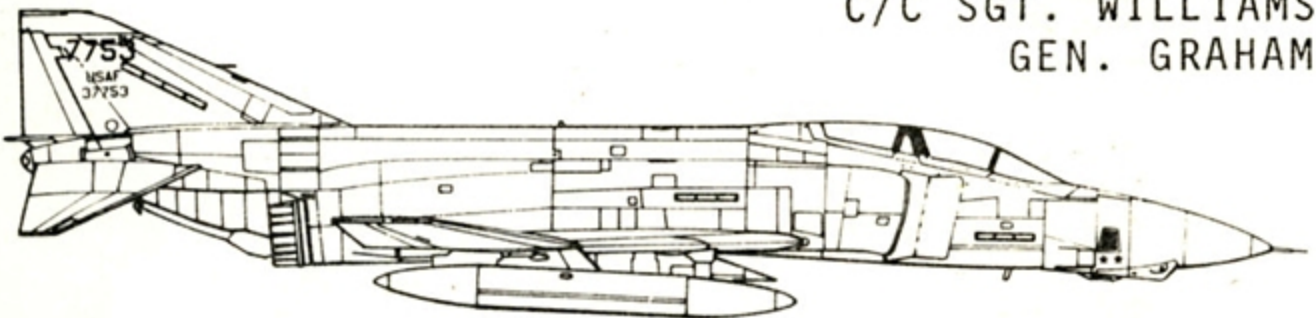

48-110

RF-4B
OVERALL AIRCRAFT LT.
GULL GRAY FS 36440

RF-4B
OVERALL AIRCRAFT LT. GULL GRAY
ANTI GLARE PANEL BLACK
TAIL EMERALD GREEN
FS 34230

RF-4C 63-7753
GENERAL GRAHAM
C.O. T.R.C.
STANDARD CAMOUFLAGE PAINT SCHEME

C/C SGT. WILLIAMS
GEN. GRAHAM

RF-FC 50-905
KAPT. KARPONICH
STANDARD CAMOUFLAGE PAINT SCHEME
PHOTO FLASH TRIANGLE
65-0905 ZAP MARK

RF-4C 63-753
187th T.R.W. 160th T.R.S.
ALABAMA A.N.G.
PAINTED FOR PHOTO MEET IN EUROPE
STANDARD CAMOUFLAGE PAINT SCHEME
52nd SQ. ZAP MARK 160th T.R.S. BADGE

ITALEARIE RF-4B,C

RESEARCH BY DON GARRETT AND CAPT. W. STRANBERG

SPLIT VIEW SHOWING STARBOARD SIDE TOP AND BOTTOM

PORT BOTTOM WING TIP