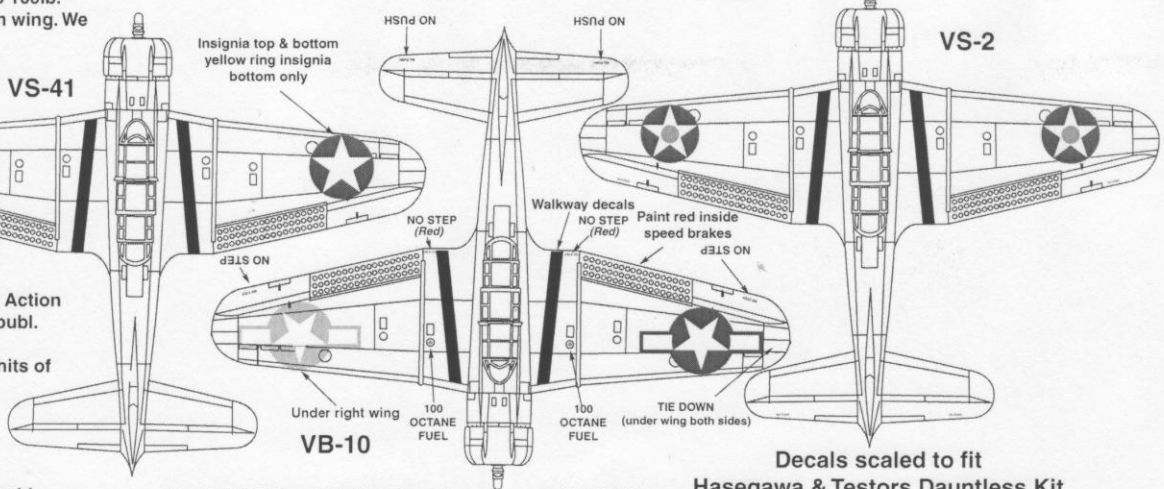

Copyright 2005 SuperScale International, Inc.

Made in USA

Decals scaled to fit Hasegawa & Testors Dauntless Kit