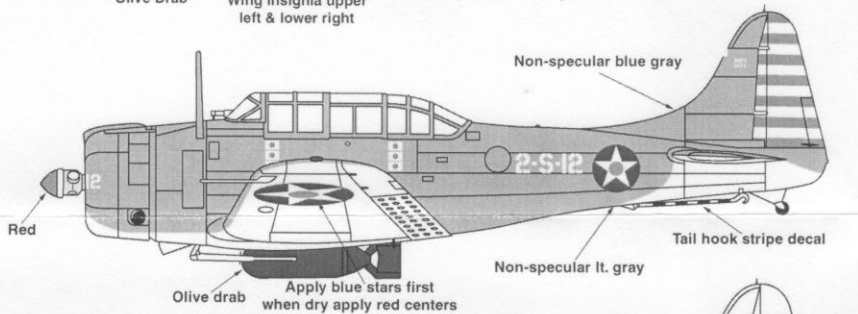

Yellow 6" from tip on both sides

Semi-gloss black

PROP DETAIL

When fully loaded, the SBD carried a 1000 lb. bomb on centerline and two 100lb. bombs under each wing. We

Insignia top & bottom yellow ring insignia bottom only

VS-41

Insignia top & bottom yellow ring insignia bottom only

VS-10

VS-2

REFERENCE:

SBD Dauntless in Action Squadron/signal publ.

SBD Dauntless Units of WW II by Barrett Tilman

Navy Air Colors Vol.1 Squadron/signal publ.