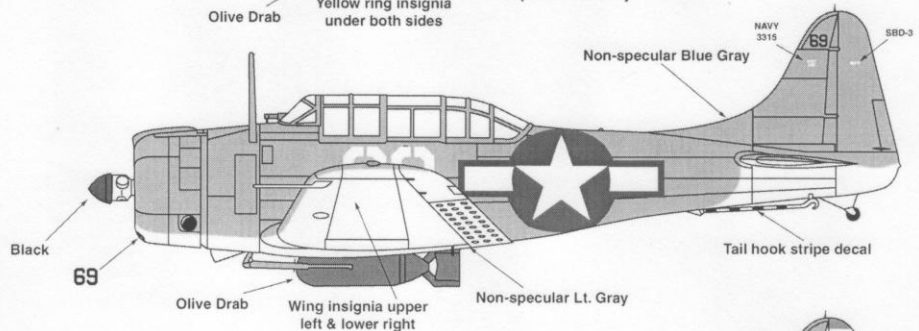

SBD-3 #69
VB-10
USS Enterprise, CV-6

SBD-3
VS-2
Pilot LT.(jg) John Leppla
Radioman John Liska
1942