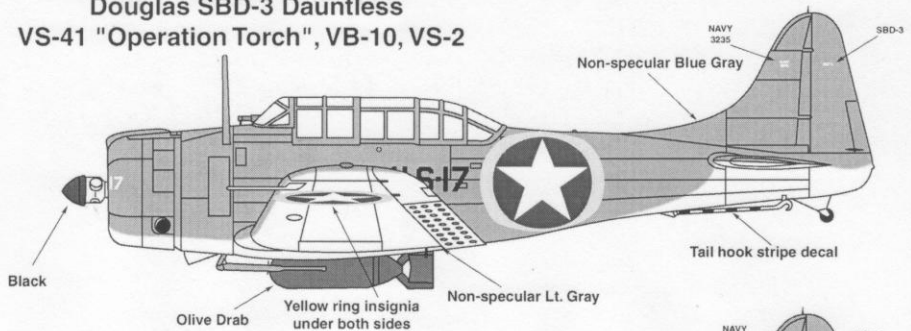

SuperScale Decal No.72-854
Douglas SBD-3 Dauntless
VS-41 "Operation Torch", VB-10, VS-2

SBD-3
VS-41 "Operation Torch"
USS Ranger, CV-4
North Africa, November 1942

American aircraft taking part in "Operation Torch" apply this yellow band to their national insignia on both sides of the fuselage and on both lower wing surfaces. (USN/National Archives)