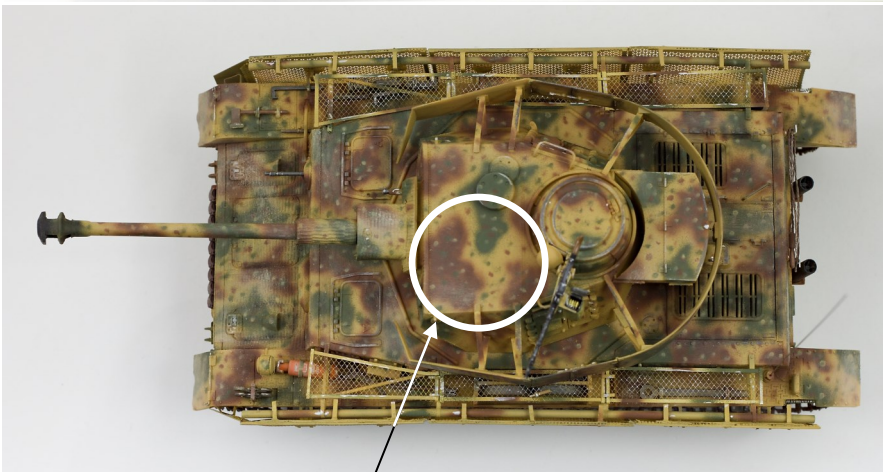

A

B

C

A	RAL 8017 Rotbraun (Schokoladenbraun)	
B	RAL 6003 Olivgrün	
C	RAL 7028 Dunkelgelb