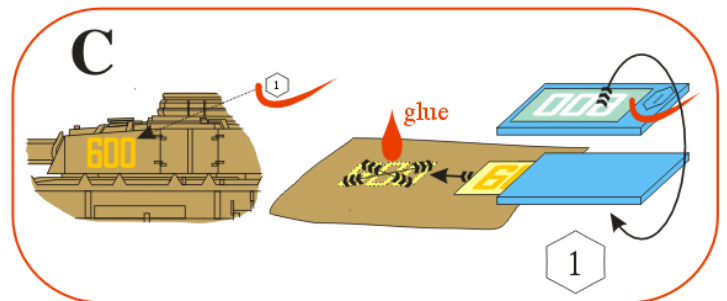

www.handl.biz