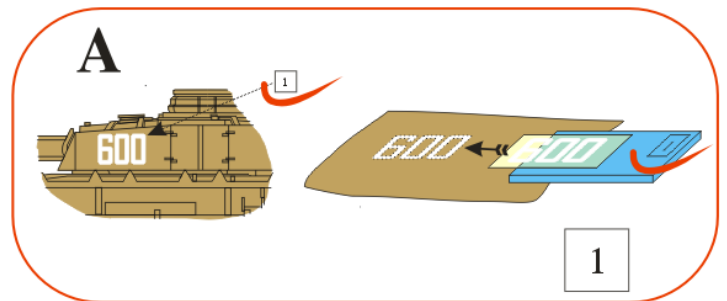

www.handl.biz