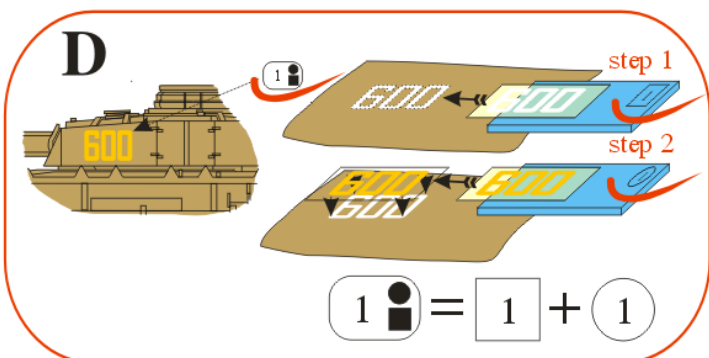

www.handl.biz