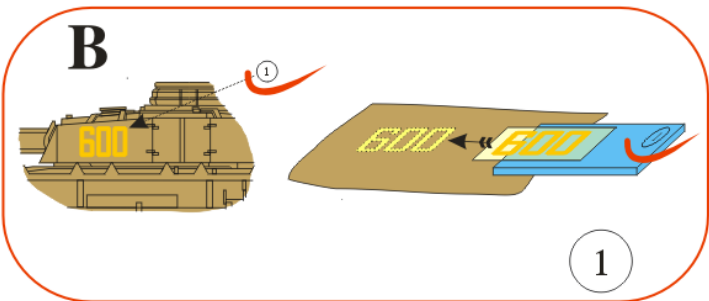

www.handl.biz