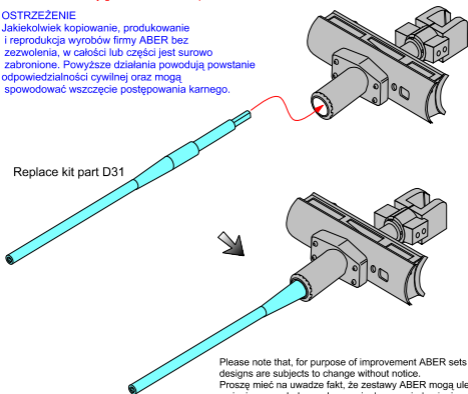

**German 50 mm KwK 39 L/60
Pz.Kpfw.III, Ausf. J late, L, M Barrel
(RFM model)**

(Lufa do czołgu Panzer III J późny, L, M)

1/35 scale update

ABER®

35 L-321

WWW.ABER.NET.PL

Made in Poland © 2021

WARNING

Any unauthorized copying, producing and reproducing of ABER company products, or any part thereof, is strictly prohibited and any such action establishes liability for a civil action and may give rise to criminal prosecution.

OSTRZEŻENIE

Jakiegokolwiek kopiowanie, produkowanie i reprodukcja wyrobów firmy ABER bez zezwolenia, w całości lub części jest surowo zabronione. Powyższe działania powodują powstanie odpowiedzialności cywilnej oraz mogą spowodować wszczęcie postępowania karnego.

Replace kit part D31

Please note that, for purpose of improvement ABER sets designs are subjects to change without notice.
Proszę mieć na uwadze fakt, że zestawy ABER mogą ulec zmianie ze względu na ulepszenia, bez powiadomienia.