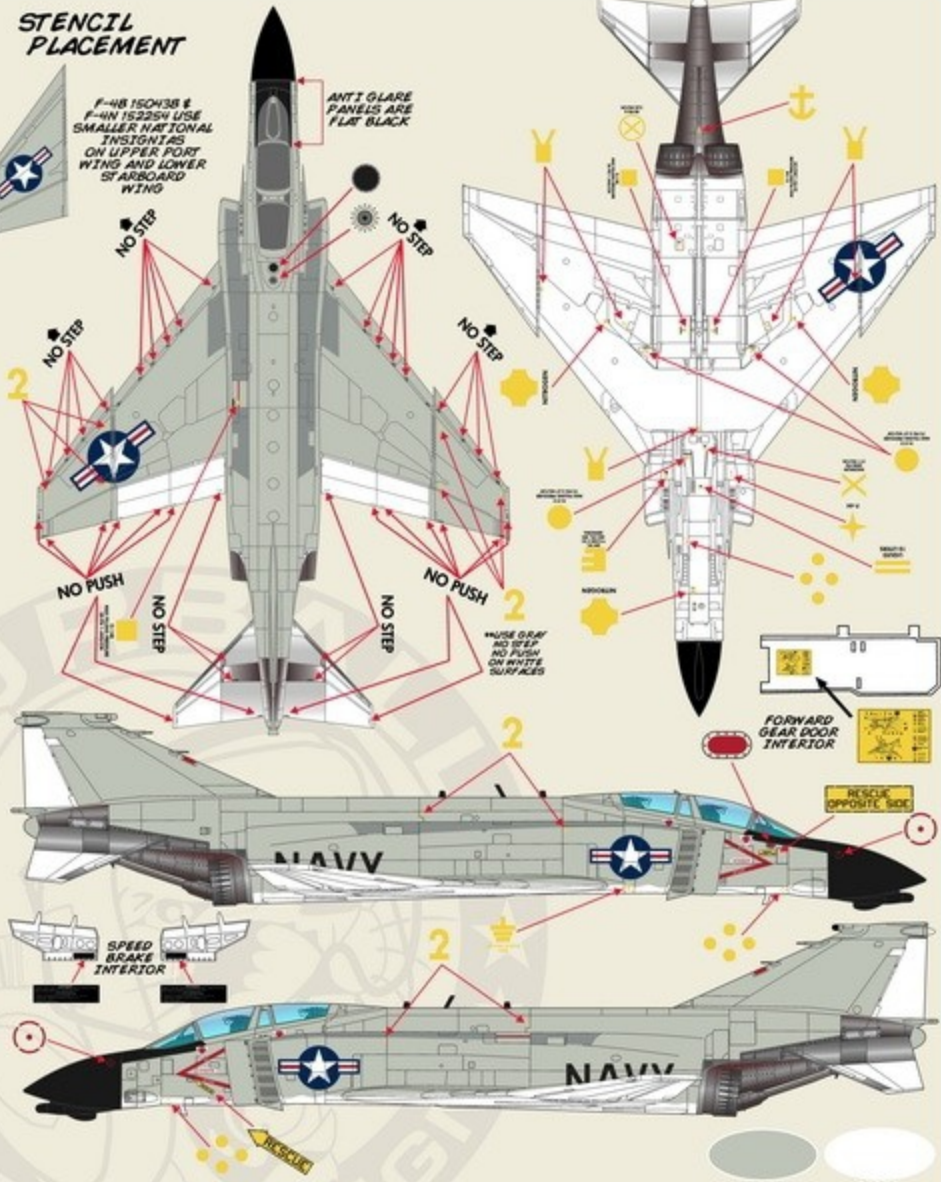

CHROME YELLOW
FS 13538

INSTINCTA
RED
FS 31136

GLOSS
WHITE
FS 17875

*UNLESS NOTED
OTHERWISE
ALL MARKINGS ARE
MIRRORED ON THE
STARBOARD SIDE
FOR ALL AIRCRAFT

F-4B 152965
VF-11
USS FORRESTAL
1973

CDR LOWELL MYERS

CDR F T BROWN

COROGARD
INTAKE
LTP

COMMANDER CARRIER AIR WING NINE
USS RANGER

NOSE MARKING
FOR
UNIT
TYPE
YEAR

GLOSS BLACK
FS 17038

LIGHT GULL
GRAY
FS 36440

CHROME YELLOW
FS 13538

INSTANTIA
RED
FS 31136

GLOSS WHITE
FS 17875

F-4B 153059
VF-151
USS MIDWAY
MAR 1973

F-4N 152254
VF-202
CVWR-20
1977

 F-4B 152965 WING MARKING STRIPS: B WING NUMBER: 100 WING AREA: A (Red), B (Yellow)	 F-4B NAVY 150407 WING MARKING STRIPS: A WING NUMBER: 100 WING AREA: B (Red), A (Yellow)	 F-4B NAVY 151506 WING MARKING STRIPS: A WING NUMBER: 100 WING AREA: B (Red), A (Yellow)
 F-4N 150438 WING MARKING STRIPS: B WING NUMBER: 200 WING AREA: A (Red), B (Yellow)	 F-4B NAVY 151409 WING MARKING STRIPS: A WING NUMBER: 200 WING AREA: B (Red), A (Yellow)	 F-4B 153059 WING MARKING STRIPS: B WING NUMBER: 200 WING AREA: A (Red), B (Yellow)
 F-4N 152254 WING MARKING STRIPS: B WING NUMBER: 200 WING AREA: A (Red), B (Yellow)	<p>AVIATION IN SCALE ZONE-FIVE.NET</p>	

WANT MORE FURBALL?

LIKE US ON
FACEBOOK

STENCIL PLACEMENT

F-4B 150N38 &
F-4H 15225H USE
SMALLER NATIONAL
INSIGNIAS
ON UPPER PORT
WING AND LOWER
STARBOARD
WING

FORWARD
GEAR DOOR
INTERIOR

REScue
OPPOSITE SIDE