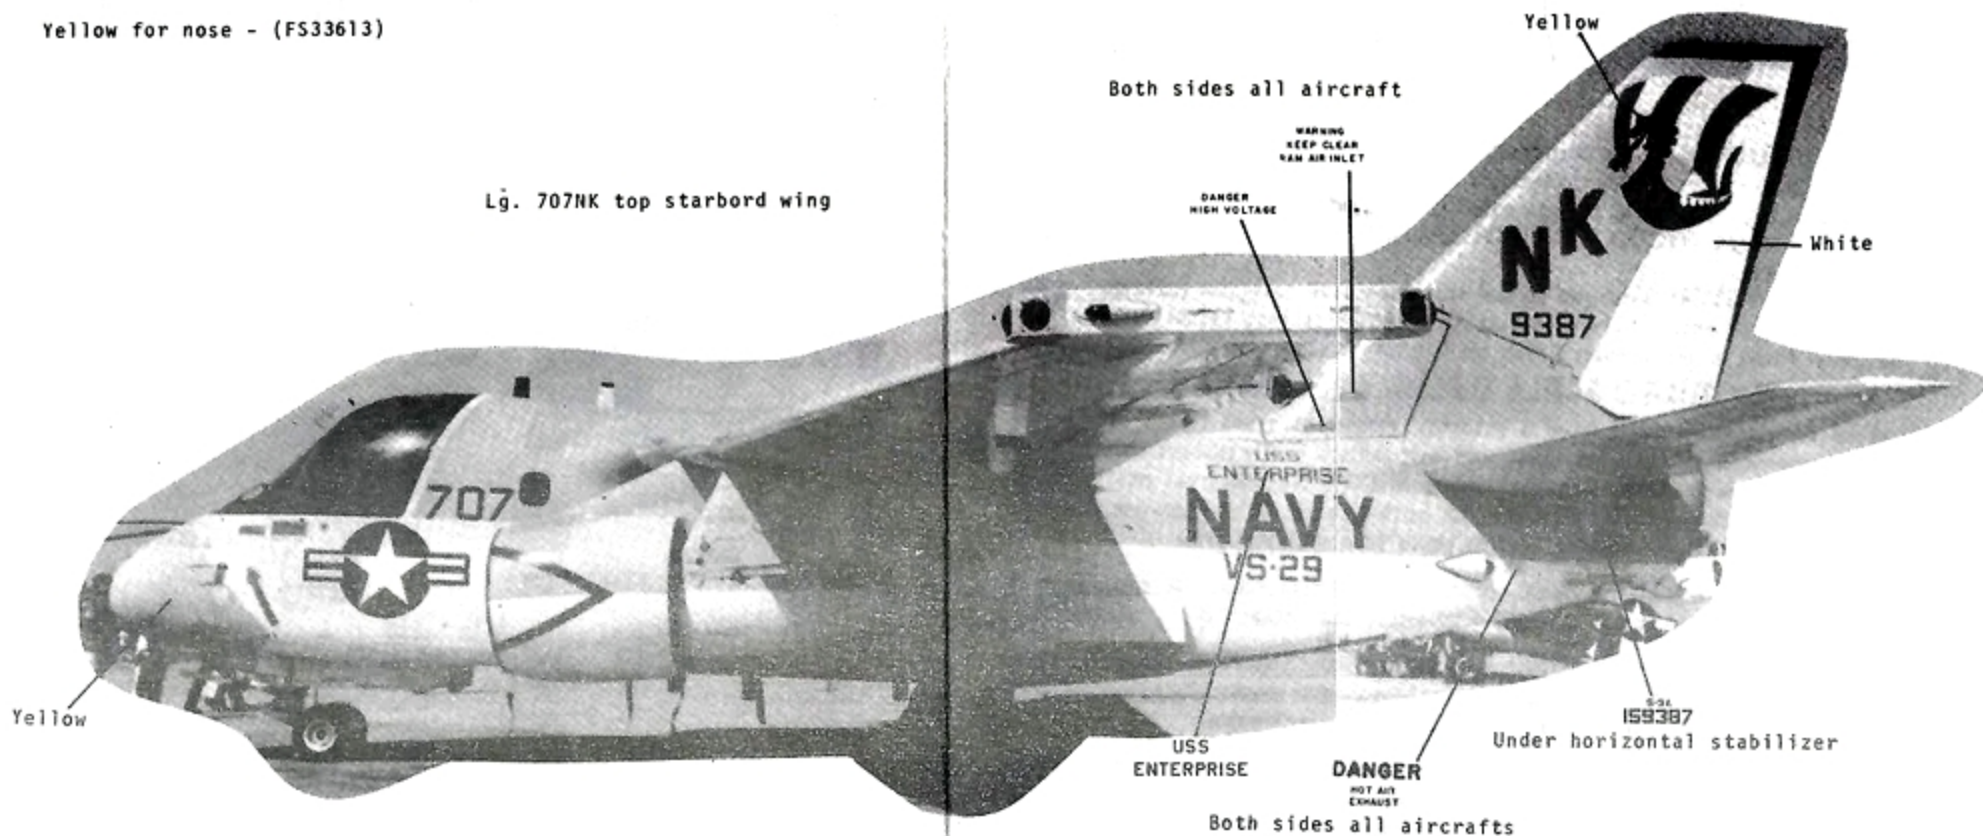

Yellow for nose - (FS33613)

Lg. 707NK top starbord wing

Yellow

Cag aircraft

Alternate markings

Lg. 700NK top starbord wing

700 9390

S-3A
159390

Red Orange Yellow Green Blue

Alternate markings

Lg. 701NK top starbord wing

9391 701

S-3A
159391