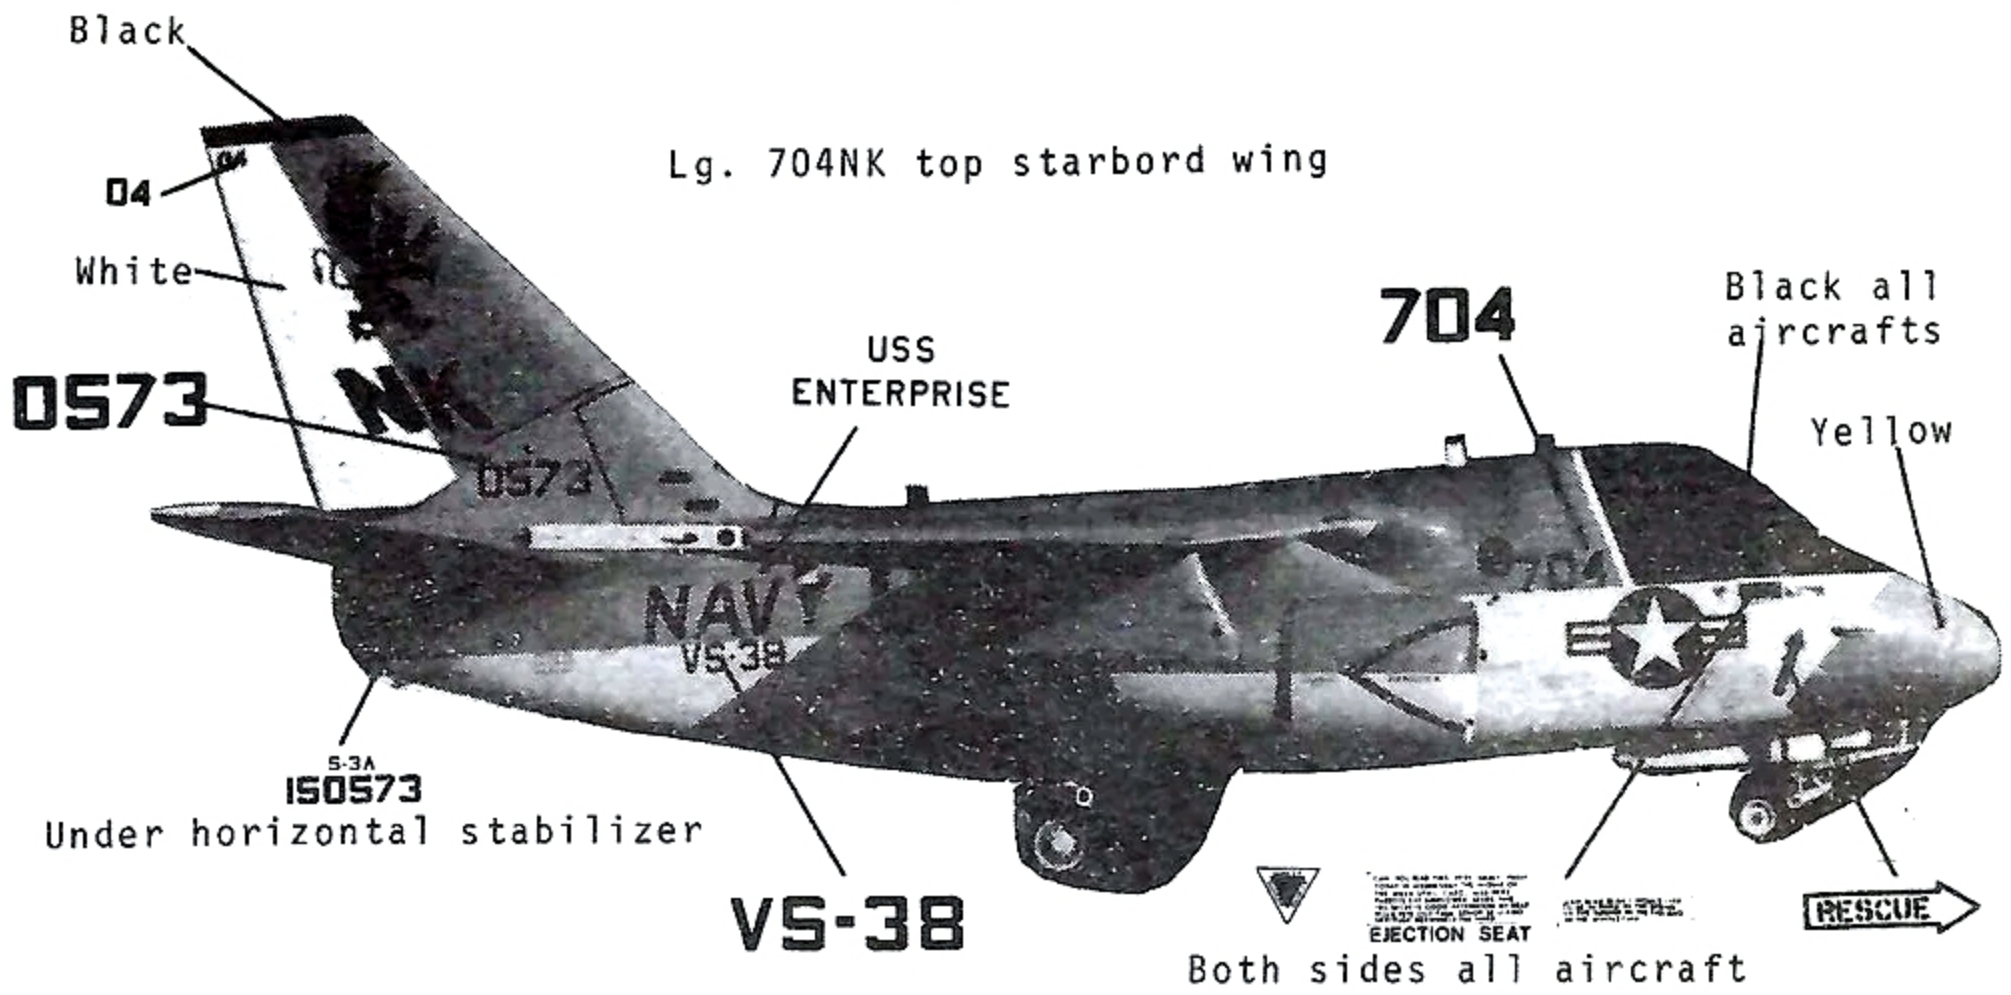

72nd Scale  
NO.  
72-209

West Coast S3-A

**MICROSCALE DECAL**

BY KRASEL INDUSTRIES, INC., SANTA ANA, CA. 92705

AIRCRAFT

\$2.50

Upper portions of all aircrafts are Gull Grey (FS36440)  
all lower portions are White, except where indicated