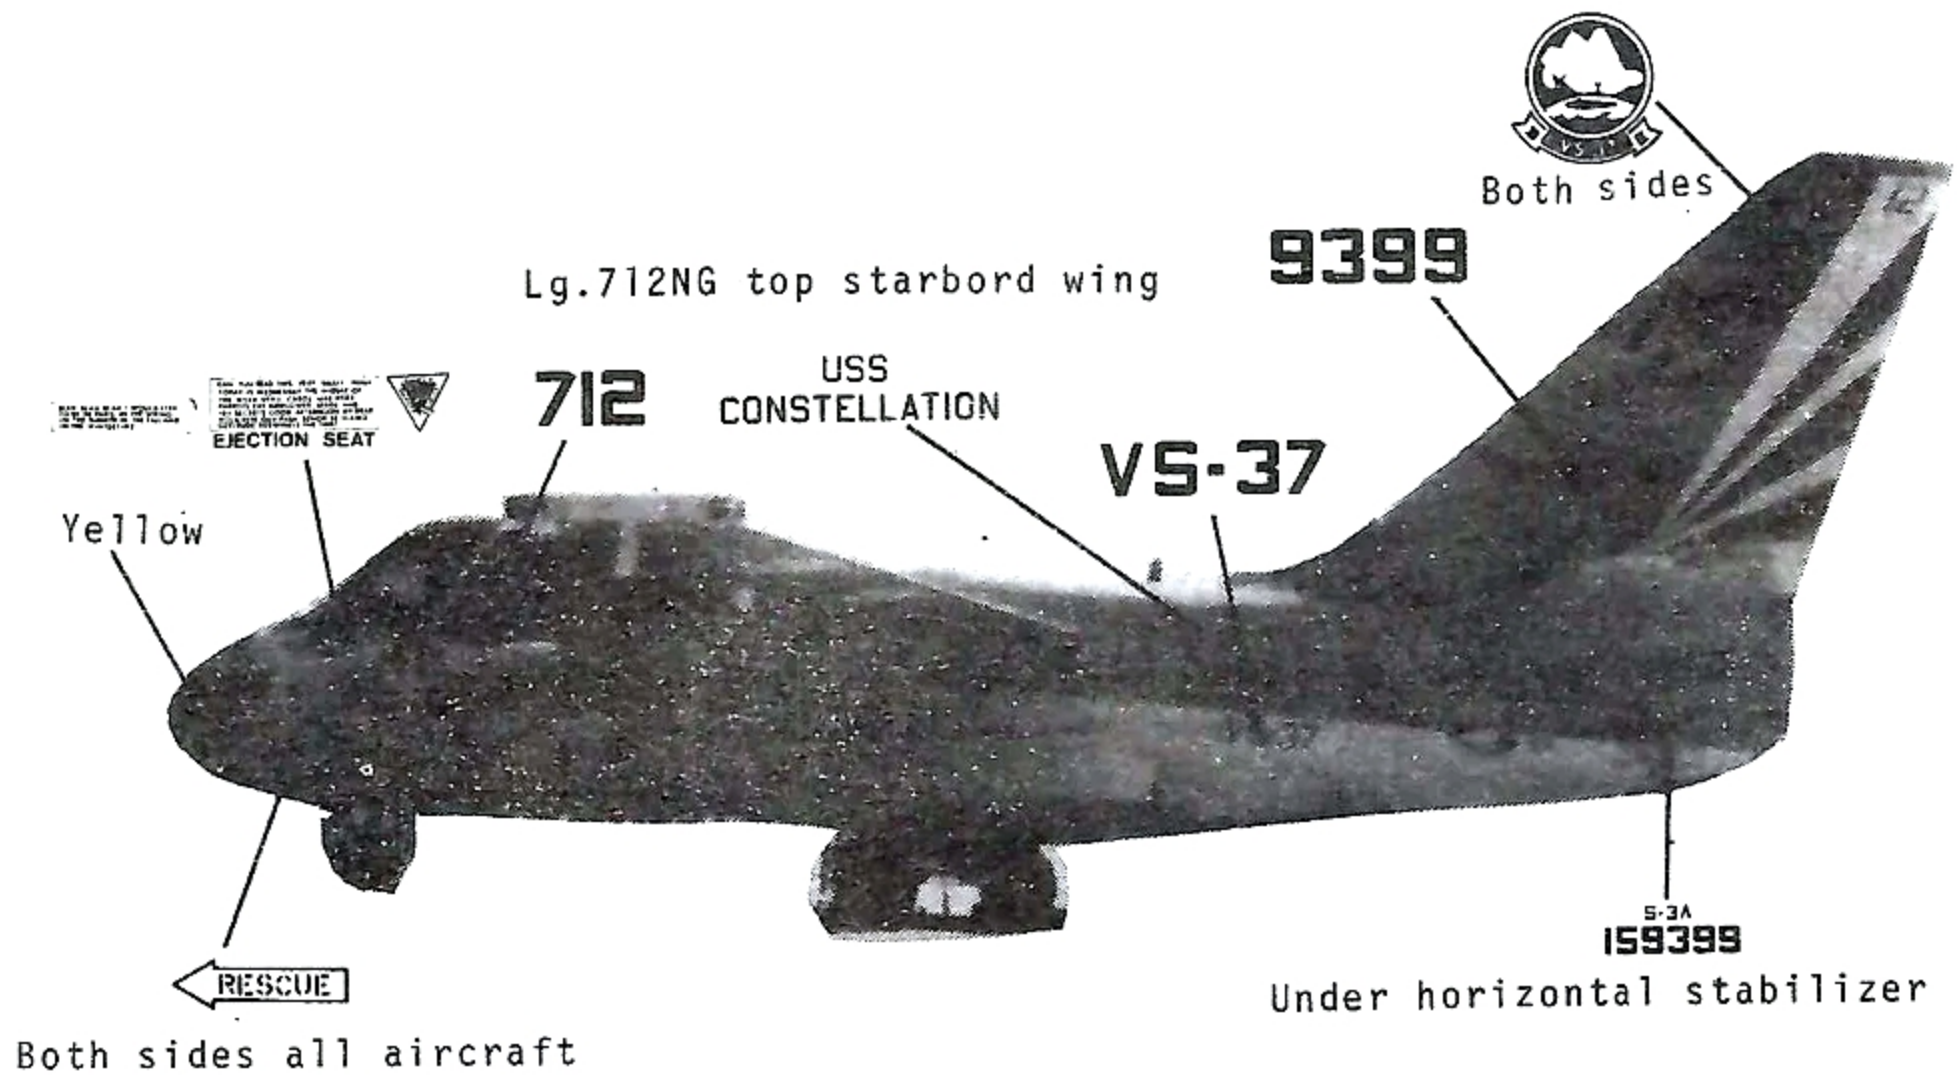

72nd Scale  
NO.  
72-209

West Coast S3-A

**MICROSCALE DECAL**

BY KRASEL INDUSTRIES, INC., SANTA ANA, CA. 92705

AIRCRAFT

\$2.50

Upper portions of all aircrafts are Gull Grey (FS36440)  
all lower portions are White, except where indicated