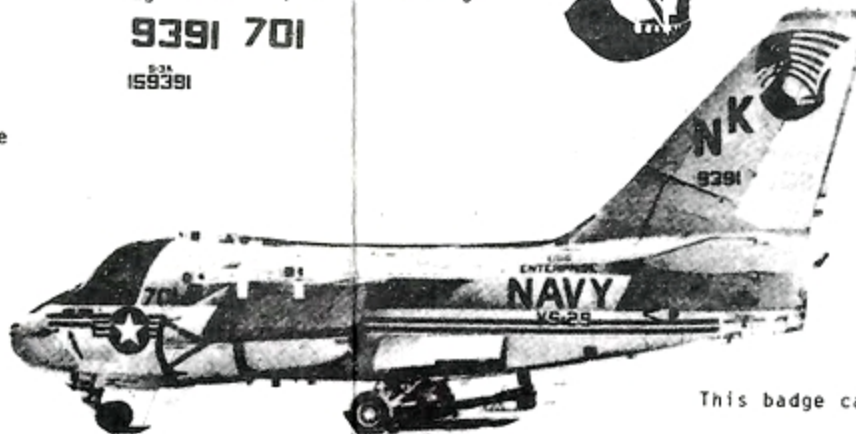

Red Orange Yellow Green Blue

Alternate markings

Lg. 701NK top starbord wing

**9391 701**

S-3A  
159391

WARNING  
KEEP CLEAR  
EJECTION SEAT

Both sides all aircraft

This badge can show on any West Coast aircraft