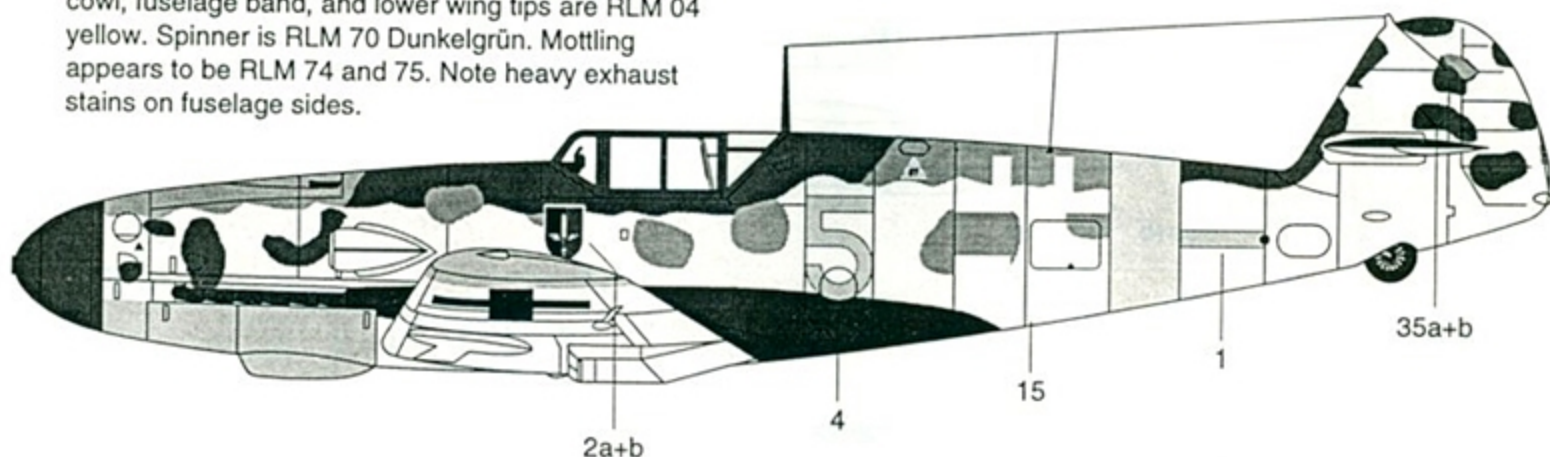

# AeroMaster™

JT106 1/48 BF109G-2

**AeroMaster Decals**

™

3615 NW 20th Avenue  
Miami, Florida 33142 USA  
(305) 633-8118 • Fax (305) 634-3630

Bf109G-2, W. Nr. 13670, 9./JG 52, flown by Oblt. Hermann Graf, Galjagewskaja, Russia, September, 1942. Camouflage is RLM 74 Graugrün & RLM 75 Grauviolett over RLM 76 Lichtblau. Lower cowl, fuselage band, and lower wing tips are RLM 04 Yellow. Spinner is RLM 70 Dunkelgrün and white, spinner backing plate is RLM 70. Fuselage mottling appears to be RLM 74 and 75. Note: use templates provided for painting interior part of fuselage crosses RLM 74.

Bf109G-2, 6./JG 52, flown by Lt. Walter Krupinski, Russia, late 1942. Camouflage is RLM 74 Graugrün & RLM 75 Grauviolett over RLM 76 Lichtblau. Lower cowl, fuselage band, and lower wing tips are RLM 04 yellow. Spinner is RLM 70 Dunkelgrün. Mottling appears to be RLM 74 and 75. Note heavy exhaust stains on fuselage sides.

Bf109G-4/Trop, 1./JG 77, flown by Lt. Heinz-Edgar Berres, Malmata, southern Tunisia, January, 1943. RLM 79 Sandgelb with RLM 80 Olivgrün mottling over RLM 78 Hellblau. White fuselage band and RLM 04 Yellow lower cowl. Spinner is black and white.