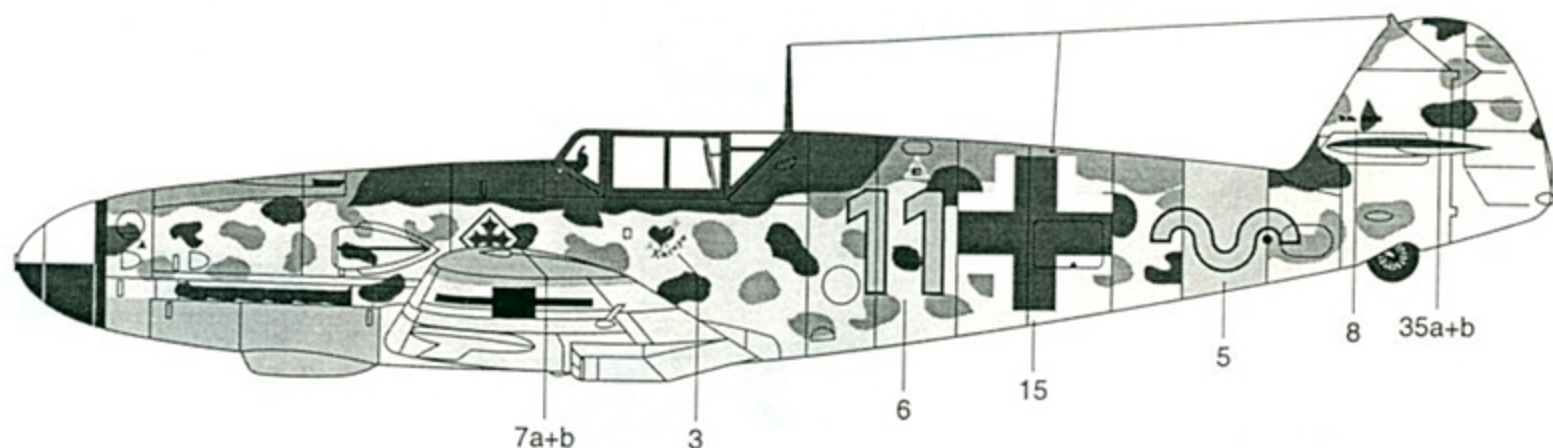

# AeroMaster™

JT106 1/48 BF109G-2

**AeroMaster Decals**

™

3615 NW 20th Avenue  
Miami, Florida 33142 USA  
(305) 633-8118 • Fax (305) 634-3630

Bf109G-2, W. Nr. 13670, 9./JG 52, flown by Oblt. Hermann Graf, Galjagewskaja, Russia, September, 1942. Camouflage is RLM 74 Graugrün & RLM 75 Grauviolett over RLM 76 Lichtblau. Lower cowl, fuselage band, and lower wing tips are RLM 04 Yellow. Spinner is RLM 70 Dunkelgrün and white, spinner backing plate is RLM 70. Fuselage mottling appears to be RLM 74 and 75. Note: use templates provided for painting interior part of fuselage crosses RLM 74.

Bf109G-2, 6./JG 52, flown by Lt. Walter Krupinski, Russia, late 1942. Camouflage is RLM 74 Graugrün & RLM 75 Grauviolett over RLM 76 Lichtblau. Lower cowl, fuselage band, and lower wing tips are RLM 04 yellow. Spinner is RLM 70 Dunkelgrün. Mottling appears to be RLM 74 and 75. Note heavy exhaust stains on fuselage sides.

Bf109G-4/Trop, 1./JG 77, flown by Lt. Heinz-Edgar Berres, Malmata, southern Tunisia, January, 1943. RLM 79 Sandgelb with RLM 80 Olivgrün mottling over RLM 78 Hellblau. White fuselage band and RLM 04 Yellow lower cowl. Spinner is black and white.