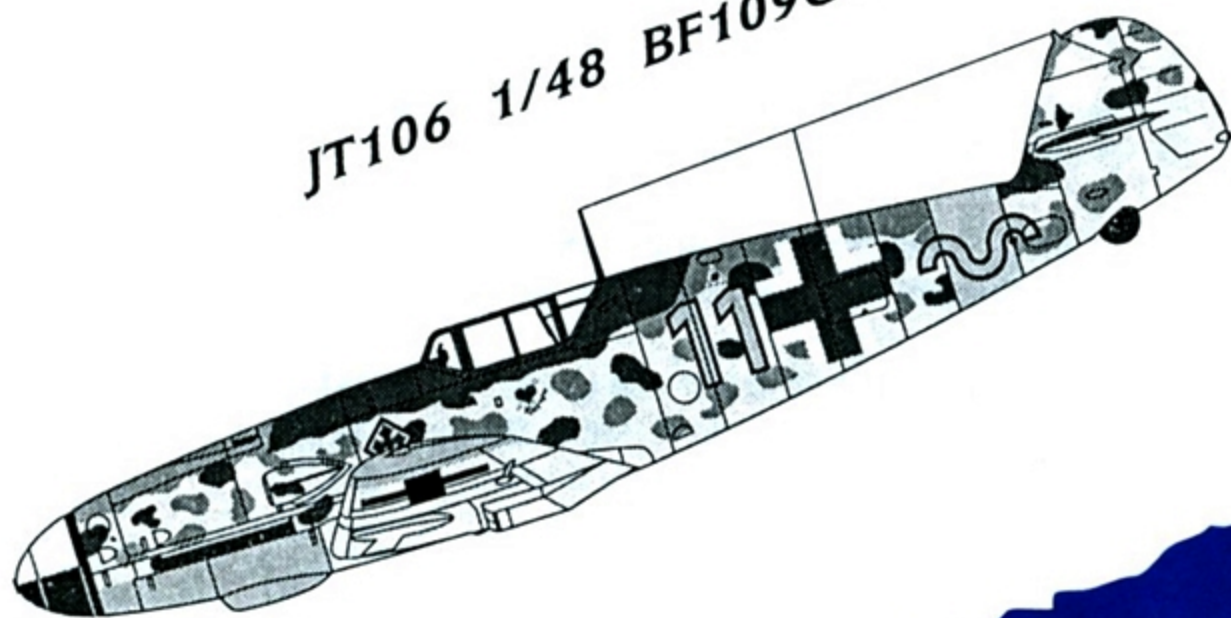

# AeroMaster™

JT106 1/48 BF109G-2

**AeroMaster Decals**

™

3615 NW 20th Avenue  
Miami, Florida 33142 USA  
(305) 633-8118 • Fax (305) 634-3630

Bf109G-2, W. Nr. 13670, 9./JG 52, flown by Oblt. Hermann Graf, Galjagewskaja, Russia, September, 1942. Camouflage is RLM 74 Graugrün & RLM 75 Grauviolett over RLM 76 Lichtblau. Lower cowl, fuselage band, and lower wing tips are RLM 04 Yellow. Spinner is RLM 70 Dunkelgrün and white, spinner backing plate is RLM 70. Fuselage mottling appears to be RLM 74 and 75. Note: use templates provided for painting interior part of fuselage crosses RLM 74.

Bf109G-2, 6./JG 52, flown by Lt. Walter Krupinski, Russia, late 1942. Camouflage is RLM 74 Graugrün & RLM 75 Grauviolett over RLM 76 Lichtblau. Lower cowl, fuselage band, and lower wing tips are RLM 04 yellow. Spinner is RLM 70 Dunkelgrün. Mottling appears to be RLM 74 and 75. Note heavy exhaust stains on fuselage sides.

Bf109G-4/Trop, 1./JG 77, flown by Lt. Heinz-Edgar Berres, Malmata, southern Tunisia, January, 1943. RLM 79 Sandgelb with RLM 80 Olivgrün mottling over RLM 78 Hellblau. White fuselage band and RLM 04 Yellow lower cowl. Spinner is black and white.