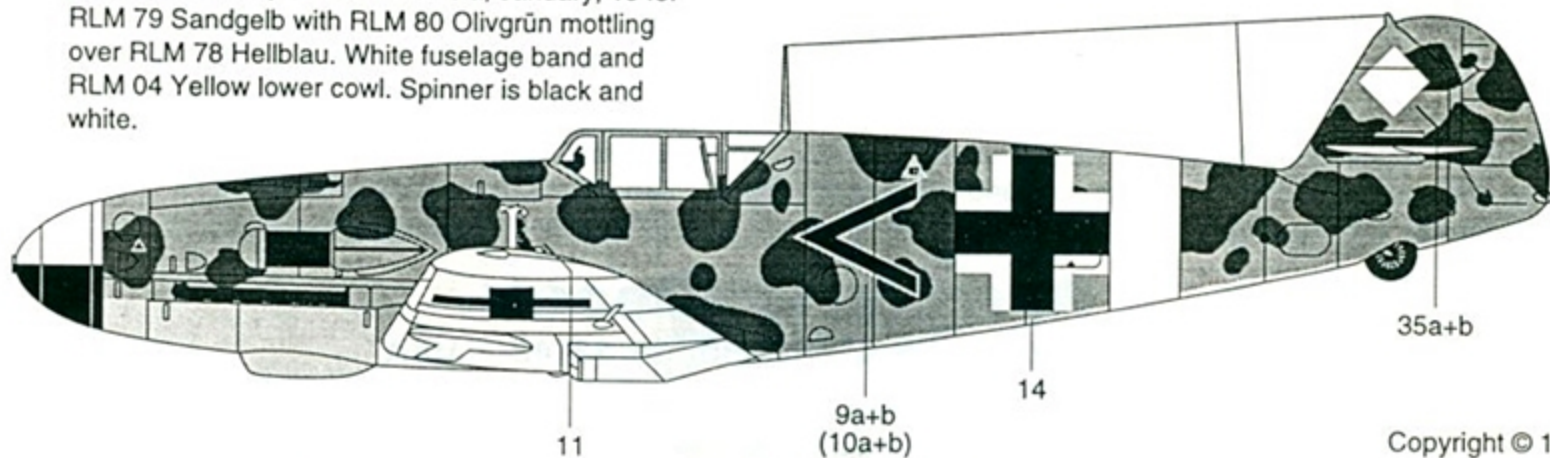

# AeroMaster™

JT106 1/48 BF109G-2

**AeroMaster Decals**

™

3615 NW 20th Avenue  
Miami, Florida 33142 USA  
(305) 633-8118 • Fax (305) 634-3630

Bf109G-2, W. Nr. 13670, 9./JG 52, flown by Oblt. Hermann Graf, Galjagewskaja, Russia, September, 1942. Camouflage is RLM 74 Graugrün & RLM 75 Grauviolett over RLM 76 Lichtblau. Lower cowl, fuselage band, and lower wing tips are RLM 04 Yellow. Spinner is RLM 70 Dunkelgrün and white, spinner backing plate is RLM 70. Fuselage mottling appears to be RLM 74 and 75. Note: use templates provided for painting interior part of fuselage crosses RLM 74.

Bf109G-2, 6./JG 52, flown by Lt. Walter Krupinski, Russia, late 1942. Camouflage is RLM 74 Graugrün & RLM 75 Grauviolett over RLM 76 Lichtblau. Lower cowl, fuselage band, and lower wing tips are RLM 04 yellow. Spinner is RLM 70 Dunkelgrün. Mottling appears to be RLM 74 and 75. Note heavy exhaust stains on fuselage sides.

Bf109G-4/Trop, 1./JG 77, flown by Lt. Heinz-Edgar Berres, Malmata, southern Tunisia, January, 1943. RLM 79 Sandgelb with RLM 80 Olivgrün mottling over RLM 78 Hellblau. White fuselage band and RLM 04 Yellow lower cowl. Spinner is black and white.