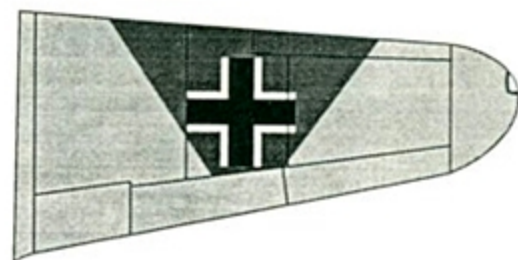

AeroMaster Decals™

Bf109G-2 74/75/76 camouflage pattern

13