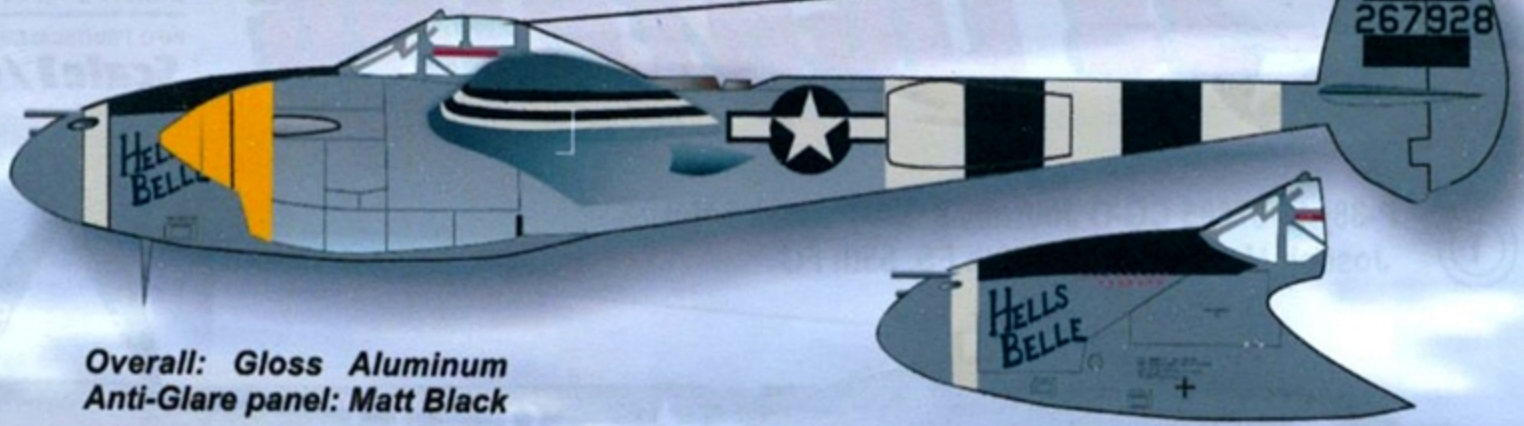

# P-38 LIGHTNING

CATN<sup>o</sup> 48-037

PRINT<sup>o</sup> SCALE

INFO\_PRINTSCALE@BK.RU

Scale 1/48

①

P-38j 42-67685 CG-O Journey s End flown by Maj. Joseph Myers Jr. of the 38th FS, 55th FG

Top: Olive Drab  
Bottom: Natural Gray

②

P-38H-5-LO 42-67060 "Skylark IV" flown by Capt Mark K. 2/Lt Herbert T. of the 8th AF, 5th FG 38th FS

Top: Olive Drab  
Bottom: Natural Gray

③

P-38H 42-66683 "Pluto" "208" of 12th FS, 18th FG, 13th AF, New Guinea, 1943

Top: Olive Drab  
Bottom: Natural Gray

4

P-38J 42-67928 MC-L Hells Belle flown by 1/Lt Willard H. Lewis of the 79th FS, 20th FG

267928

Overall: Gloss Aluminum  
Anti-Glare panel: Matt Black

Prop Detail

Armament Door Detail