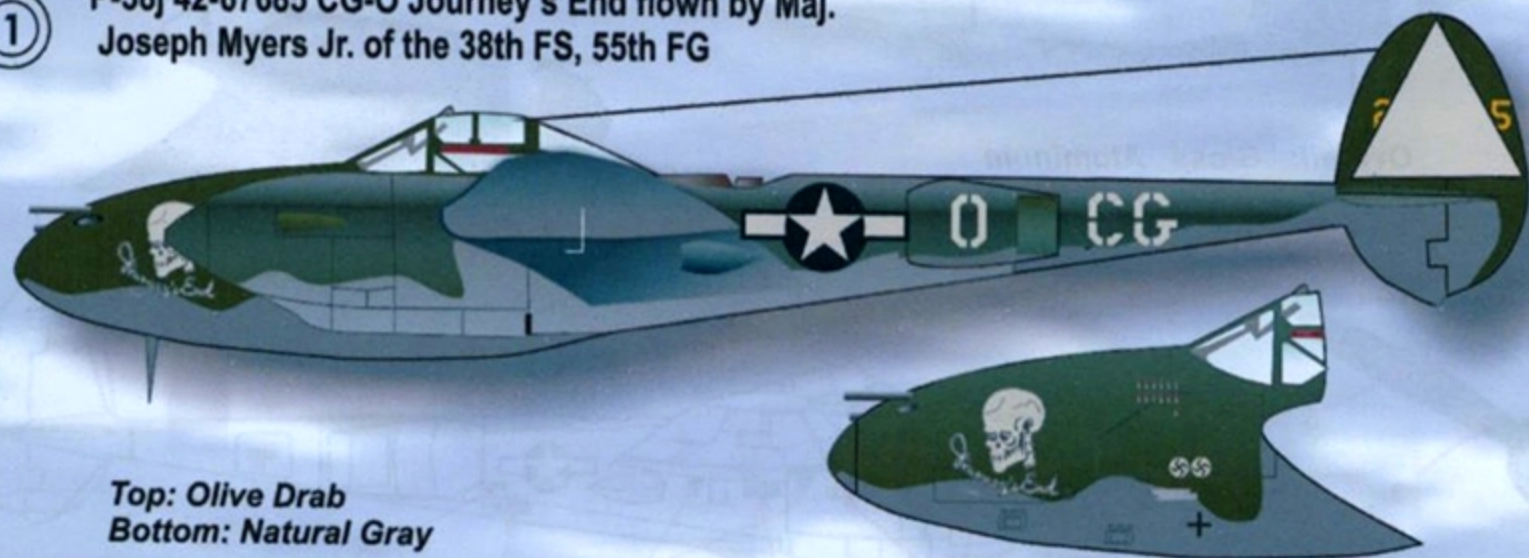

# P-38 LIGHTNING

CATN<sup>o</sup> 48-037

PRINT<sup>o</sup> SCALE

INFO\_PRINTSCALE@BK.RU

Scale 1/48

①

P-38j 42-67685 CG-O Journey s End flown by Maj. Joseph Myers Jr. of the 38th FS, 55th FG

Top: Olive Drab  
Bottom: Natural Gray

②

P-38H-5-LO 42-67060 "Skylark IV" flown by Capt Mark K. 2/Lt Herbert T. of the 8th AF, 5th FG 38th FS

Top: Olive Drab  
Bottom: Natural Gray

③

P-38H 42-66683 "Pluto" "208" of 12th FS, 18th FG, 13th AF, New Guinea, 1943

Top: Olive Drab  
Bottom: Natural Gray

4

P-38J 42-67928 MC-L Hells Belle flown by 1/Lt Willard H. Lewis of the 79th FS, 20th FG

267928

Overall: Gloss Aluminum  
Anti-Glare panel: Matt Black

Prop Detail

Armament Door Detail