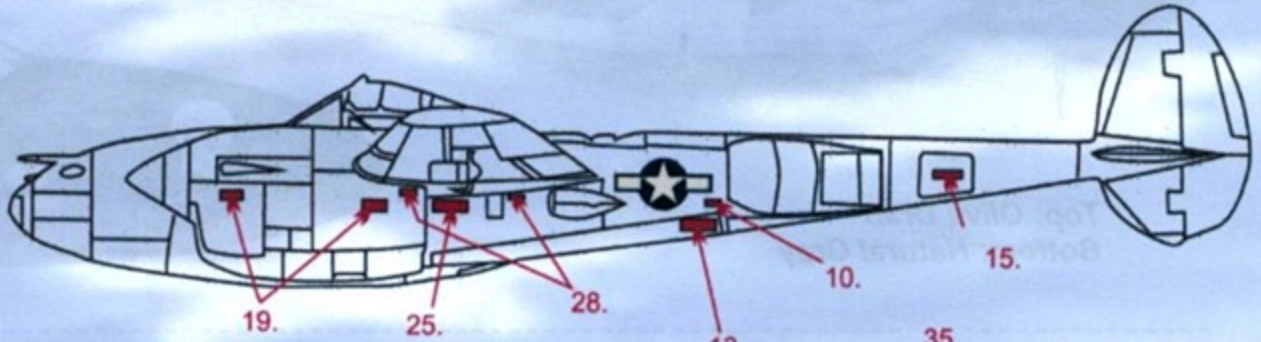

Top: Olive Drab  
Bottom: Natural Gray

4

P-38J 42-67928 MC-L Hells Belle flown by 1/Lt Willard H. Lewis of the 79th FS, 20th FG

267928

Overall: Gloss Aluminum  
Anti-Glare panel: Matt Black

Prop Detail

Armament Door Detail

Gun Compartment Wall Detail

Rocket Cluster Rack Detail

Pylon Detail

Drop Tank Detail