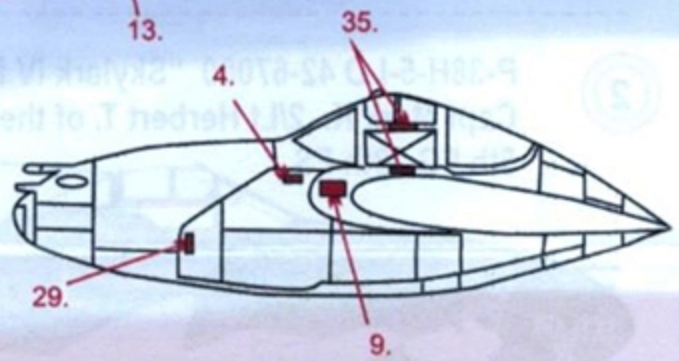

Top: Olive Drab  
Bottom: Natural Gray

4

P-38J 42-67928 MC-L Hells Belle flown by 1/Lt Willard H. Lewis of the 79th FS, 20th FG

267928

Overall: Gloss Aluminum  
Anti-Glare panel: Matt Black

Prop Detail

Armament Door Detail

Gun Compartment Wall Detail

Rocket Cluster Rack Detail

Pylon Detail

Drop Tank Detail