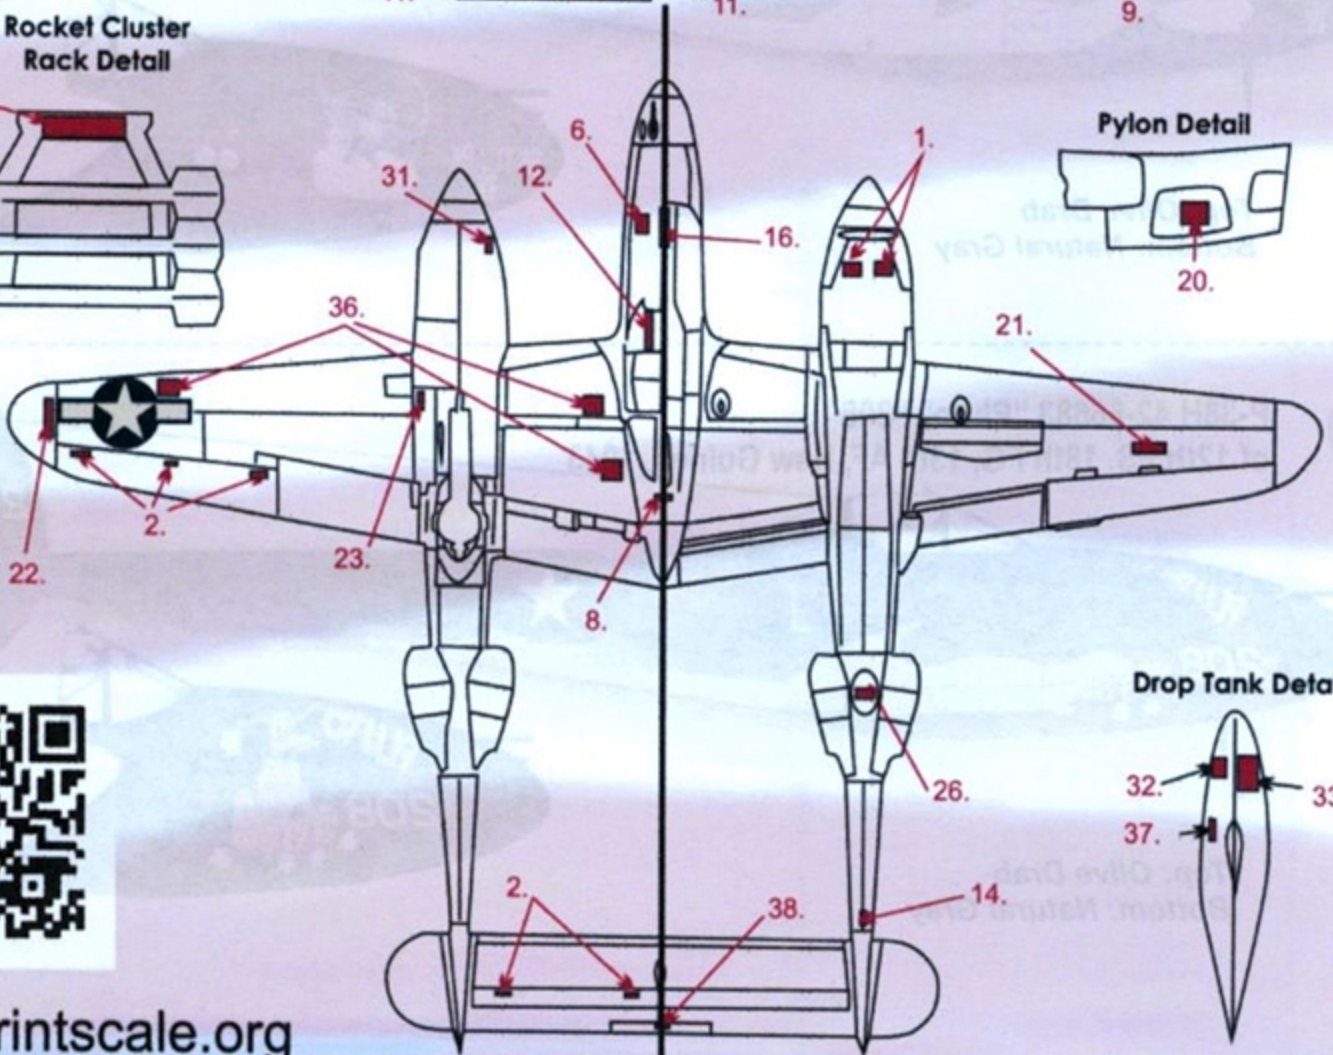

②

P-38H-5-LO 42-67060 "Skylark IV" flown by Capt Mark K. 2/Lt Herbert T. of the 8th AF, 5th FG 38th FS

Top: Olive Drab  
Bottom: Natural Gray

③

P-38H 42-66683 "Pluto" "208" of 12th FS, 18th FG, 13th AF, New Guinea, 1943

Top: Olive Drab  
Bottom: Natural Gray

4

P-38J 42-67928 MC-L Hells Belle flown by 1/Lt Willard H. Lewis of the 79th FS, 20th FG

267928

Overall: Gloss Aluminum  
Anti-Glare panel: Matt Black

Prop Detail

Armament Door Detail

Gun Compartment Wall Detail

Rocket Cluster Rack Detail

Pylon Detail

Drop Tank Detail