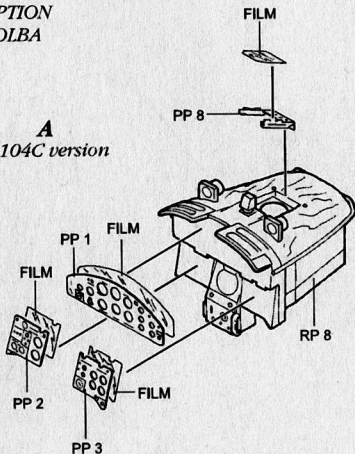

4098 1/48  
F-104C/J Starfighter Cockpit Set

Recommended kit HASEGAWA

PHOTO-ETCHED METAL PARTS

RESIN PARTS

1

OPTION  
VOLBA

**A**  
*F-104C version*

**B**  
*F-104J version*