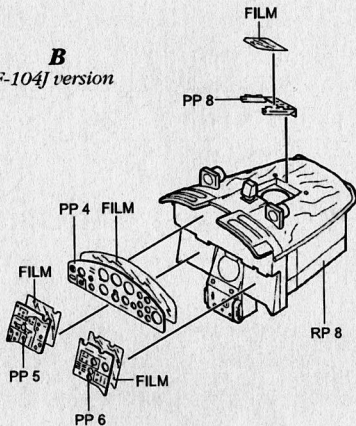

4098 1/48  
F-104C/J Starfighter Cockpit Set

Recommended kit HASEGAWA

PHOTO-ETCHED METAL PARTS

RESIN PARTS

1

OPTION  
VOLBA

**A**  
*F-104C version*

**B**  
*F-104J version*