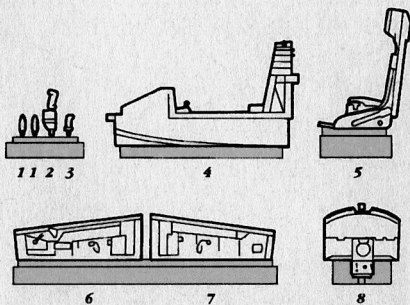

4098 1/48  
F-104C/J Starfighter Cockpit Set

Recommended kit HASEGAWA

PHOTO-ETCHED METAL PARTS

RESIN PARTS

1

OPTION  
VOLBA

**A**  
*F-104C version*

**B**  
*F-104J version*