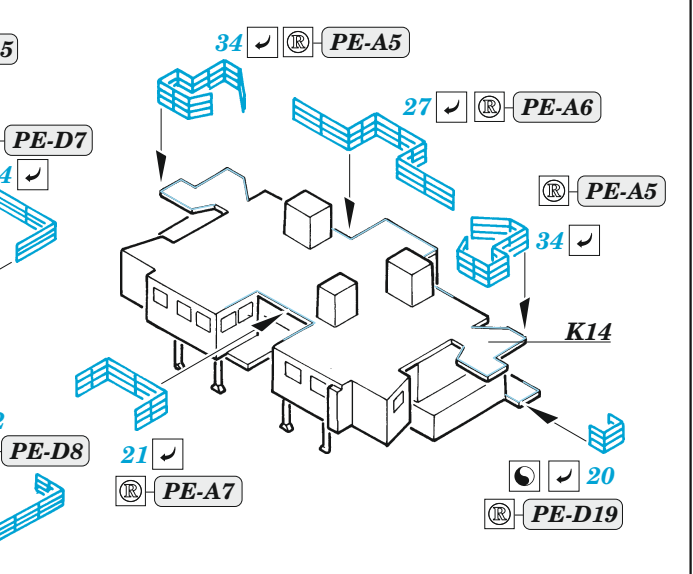

ORIGINAL KIT PARTS PŮVODNÍ DÍLY STAVEBNICE	PHOTO-ETCHED PARTS LEPTANÉ DÍLY	PARTS TO BE REMOVED DÍLY K ODSTRANĚNÍ	FILL TMELIT
---	------------------------------------	--	----------------

A 44 pcs.

Flight desk

Mid 30ties

plastic
∅ - 0,6 mm
l - 32 mm

Flight desk

G30

45

48

5 20 pcs.

K6 K7

Flight desk

Related products: 53 251 USS CV-10 Yorktown hull 1/350

Related products: 53 252 USS CV-10 Yorktown island 1/350

Related products: 53 253 USS CV-10 Yorktown safety nets & railings 1/350

Fligh deck