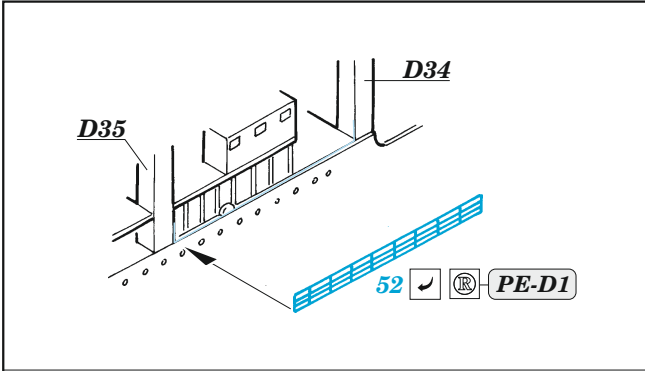

Mid 30ties

plastic
∅ - 0,6 mm
l - 32 mm

Flight desk

G30

45

48

5 20 pcs.

K6 K7

Flight desk

Related products: 53 251 USS CV-10 Yorktown hull 1/350

Related products: 53 252 USS CV-10 Yorktown island 1/350

Related products: 53 253 USS CV-10 Yorktown safety nets & railings 1/350

Fligh deck