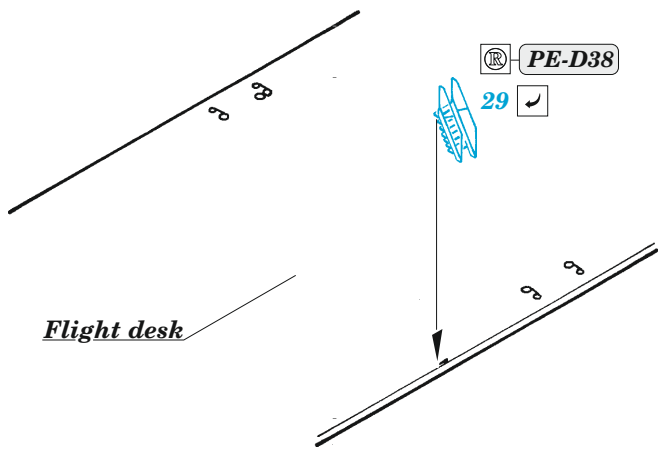

Mid 30ties

plastic
∅ - 0,6 mm
l - 32 mm

Flight desk

G30

45

48

5 20 pcs.

K6 K7