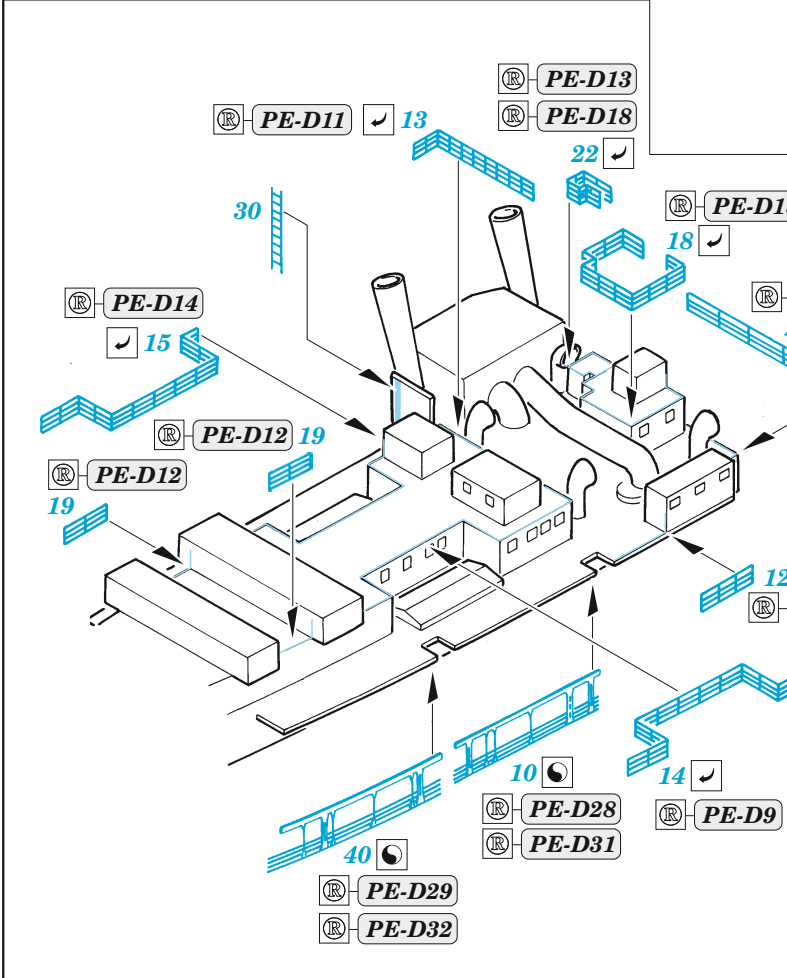

ORIGINAL KIT PARTS PŮVODNÍ DÍLY STAVEBNICE	PHOTO-ETCHED PARTS LEPTANÉ DÍLY	PARTS TO BE REMOVED DÍLY K ODSTRANĚNÍ	FILL TMELIT
---	------------------------------------	--	----------------

A 44 pcs.

Flight desk

Mid 30ties

plastic
∅ - 0,6 mm
l - 32 mm

Flight desk

G30

45

48

5 20 pcs.

K6 K7

Flight desk

Related products: 53 251 USS CV-10 Yorktown hull 1/350

Related products: 53 252 USS CV-10 Yorktown island 1/350

Related products: 53 253 USS CV-10 Yorktown safety nets & railings 1/350

Fligh deck

Cut to fit

Cut to fit