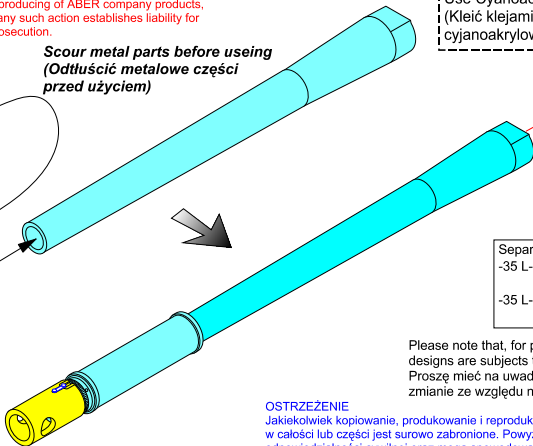

Separately sold (oddzielnie w sprzedaży):

- -35 L-80 -Barrel for U.S. M2 cal.50 heavy machine gun
- -35 L-62 -Barrel for US M1919 cal.30 machine gun

Please note that, for purpose of improvement ABER sets designs are subjects to change without notice. Proszę mieć na uwadze fakt, że zestawy ABER mogą ulec zmianie ze względu na ulepszenia, bez powiadomienia.

OSTRZEŻENIE

Jakiegokolwiek kopiowanie, produkowanie i reprodukcja wyrobów firmy ABER bez zezwolenia, w całości lub części jest surowo zabronione. Powyższe działania powodują powstanie odpowiedzialności cywilnej oraz mogą spowodować wszczęcie postępowania karnego.