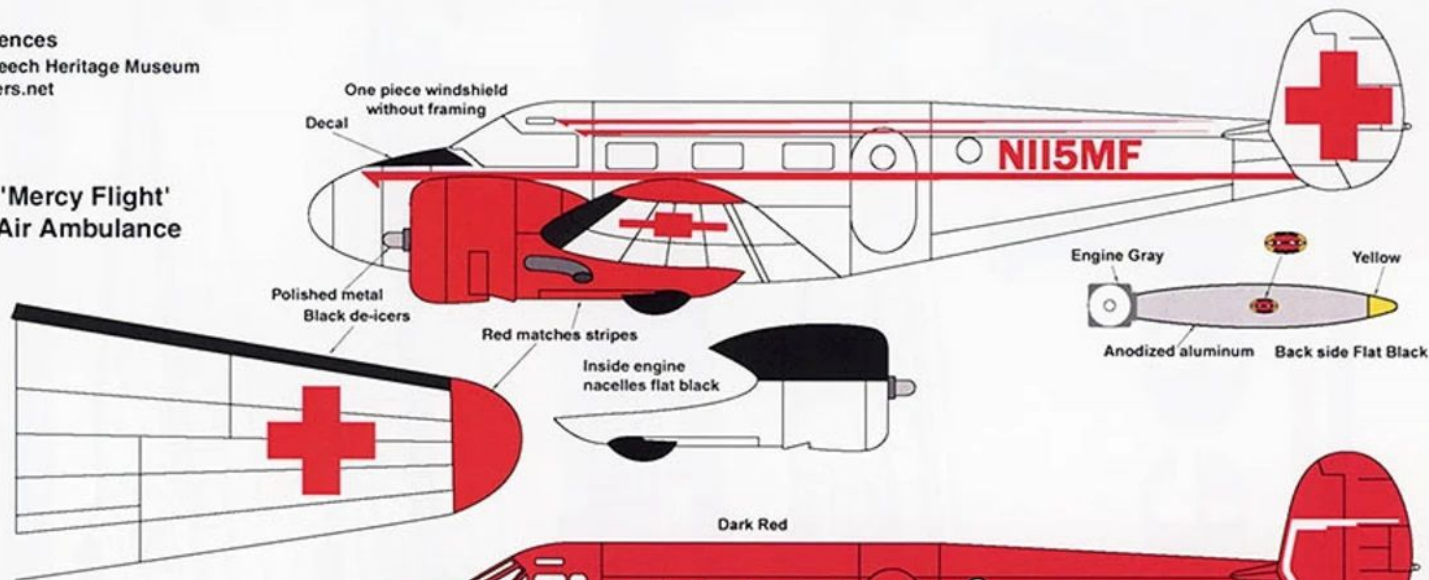

Beech 18s

Squadron Products

Printed by Cartograf

SuperScale Decal No. MS720909

Beech D-18 'Twin Beech' Air Ambulance and General Aviation Aircraft

References
The Beech Heritage Museum
Airliners.net

'Mercy Flight' Air Ambulance