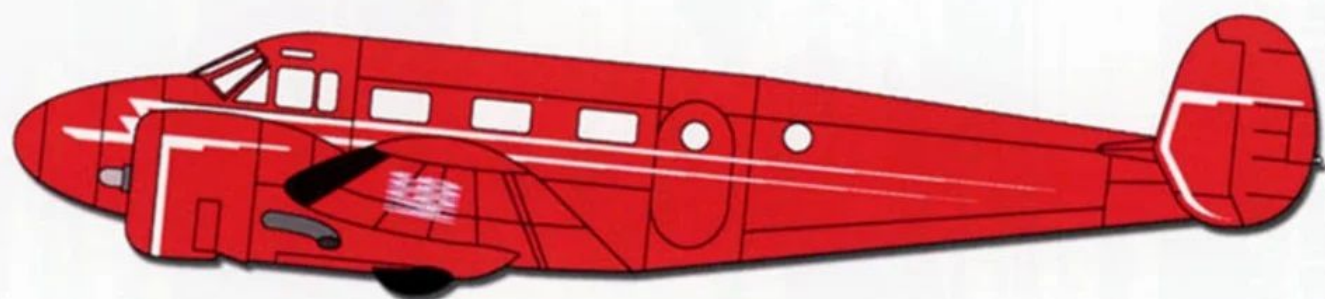

Beech 18s

Squadron Products

Printed by Cartograf

SuperScale Decal No. MS720909

Beech D-18 'Twin Beech' Air Ambulance and General Aviation Aircraft

References
The Beech Heritage Museum
Airliners.net

'Mercy Flight' Air Ambulance