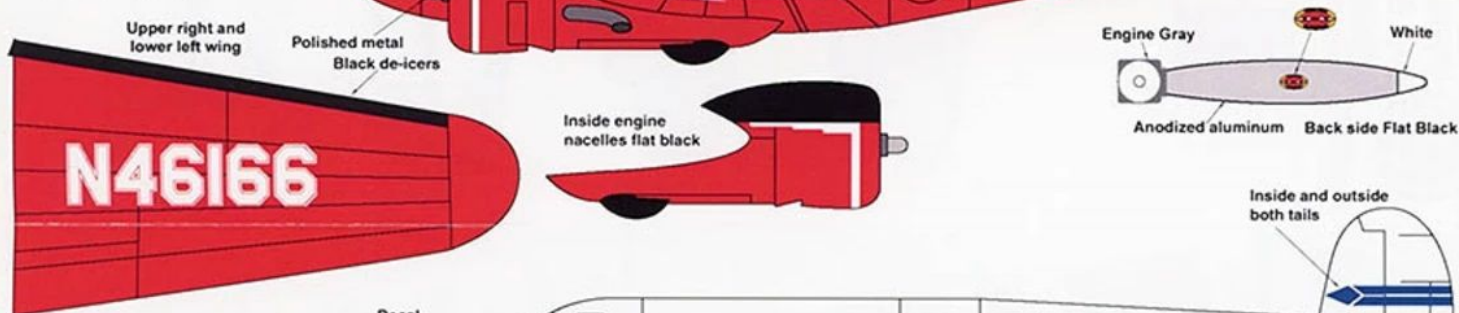

Oshkosh-Whitman Wisconsin, 1998