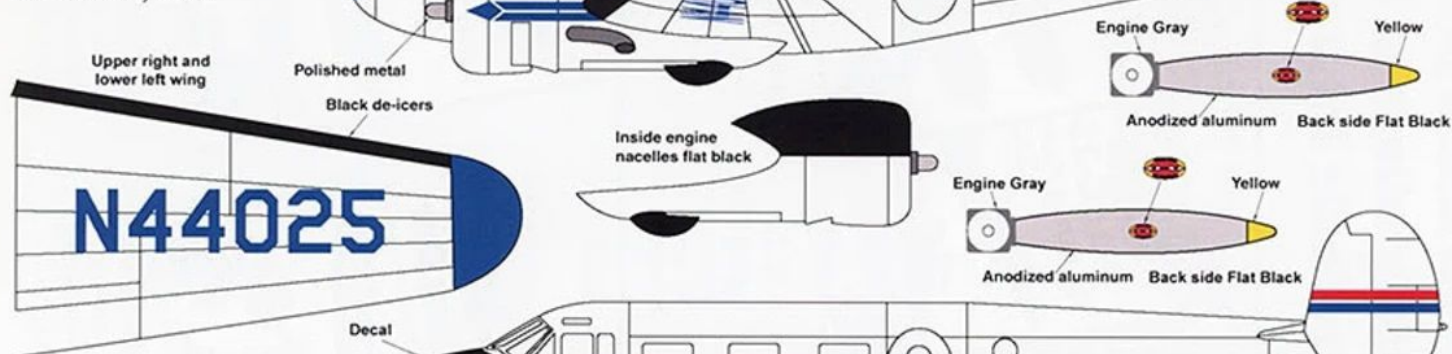

Oshkosh-Whitman Wisconsin, 2000