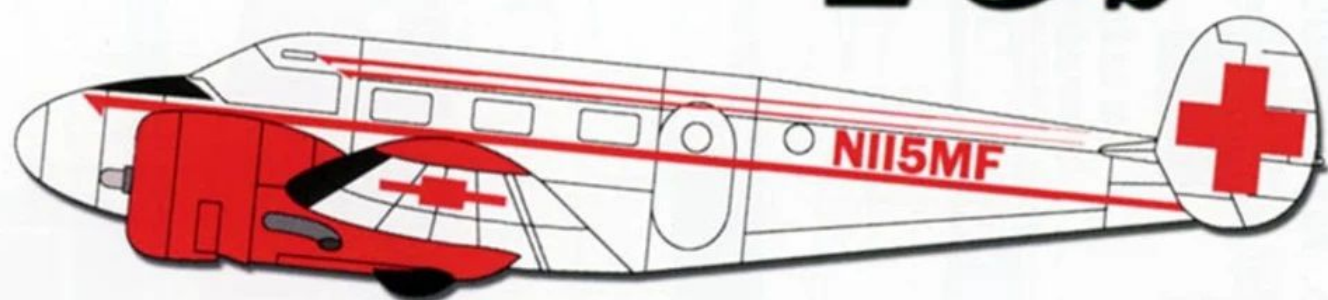

Beech 18s

Squadron Products

Printed by Cartograf

SuperScale Decal No. MS720909

Beech D-18 'Twin Beech' Air Ambulance and General Aviation Aircraft

References
The Beech Heritage Museum
Airliners.net

'Mercy Flight' Air Ambulance