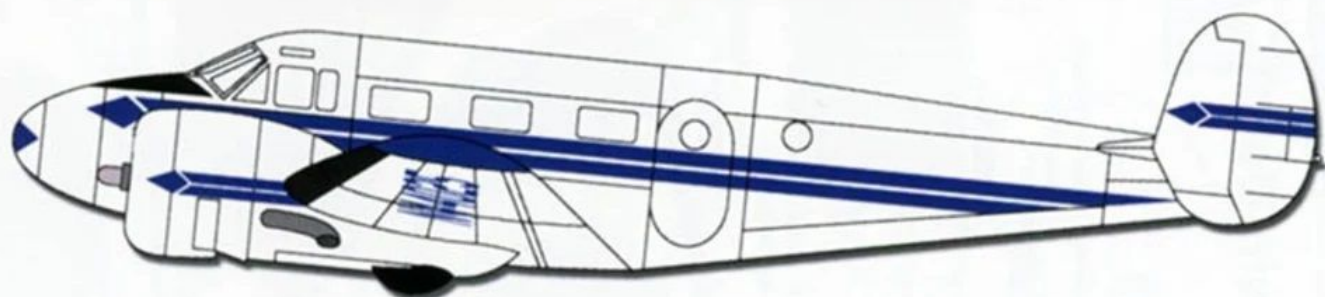

Beech 18s

Squadron Products

Printed by Cartograf

SuperScale Decal No. MS720909

Beech D-18 'Twin Beech' Air Ambulance and General Aviation Aircraft

References
The Beech Heritage Museum
Airliners.net

'Mercy Flight' Air Ambulance