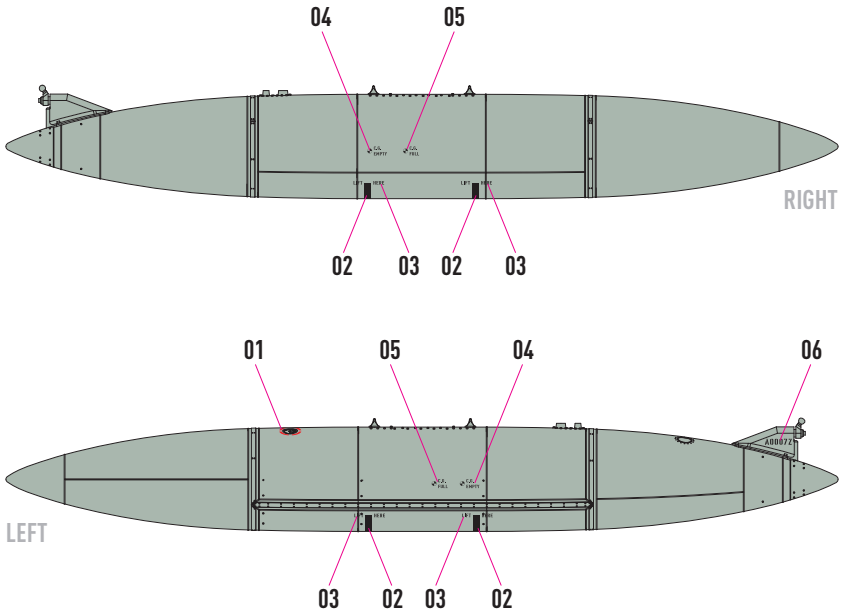

CUT

1

2

3

DECAL INSTRUCTION

PAINT FUEL TANK IN THE COLOR OF THE AIRCRAFT