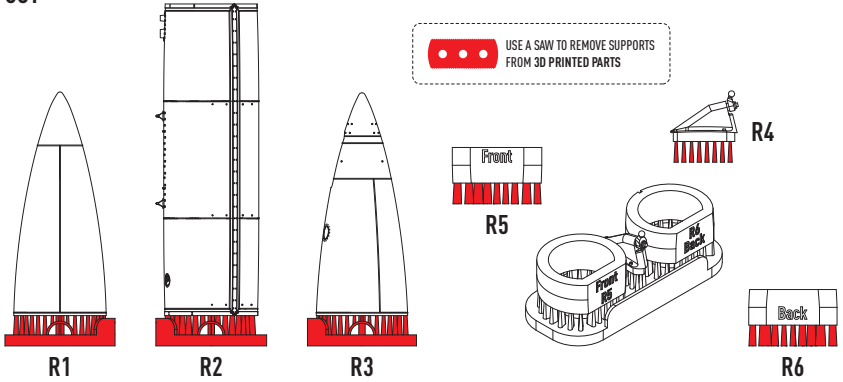

CUT

1

2

3

DECAL INSTRUCTION

PAINT FUEL TANK IN THE COLOR OF THE AIRCRAFT