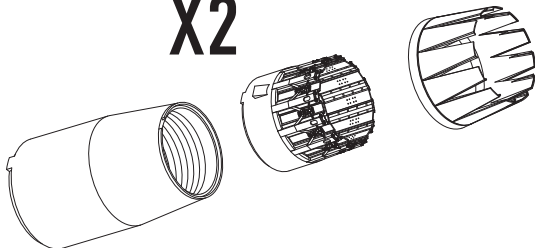

RESIN PARTS
FOR SCALE PLASTIC KITS

EUROFIGHTER OPEN EXHAUST NOZZLES FOR REVELL KIT

INSTRUCTION **RSU72-108**

RESIN PARTS

PHOTO ETCHED PARTS

X2

general issues: info@reskit.com.ua / claim resolution: claims@reskit.com.ua