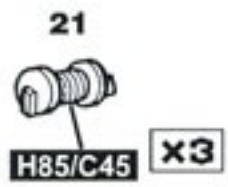

ホーサーリール(大)
Hawser Reel (Large)