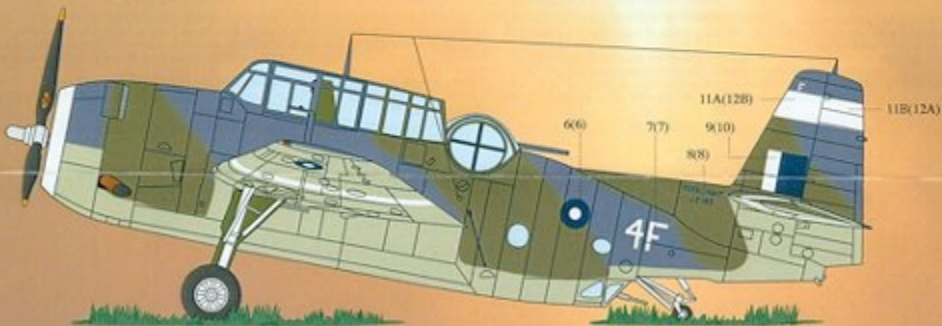

AVENGEERS

Avenger I, 711 Sqn, 1945. Sides and lower surfaces are White. Upper wings, tailplane and top of fuselage are camouflaged in Extra Dk. Sea Gray/Dk. Slate Gray. Leading edges of wing (1/4 chord line) and upper nose are black (night). A/C used for anti Uboat and Minesweeping operations. Codes are Yellow on Blue panel.

Avenger I of 832 sqd, HMS Begon, S/N JZ 185, 1944. Camouflage as A/C #1. White cowling ring and wing stabilizer bands. Small Blue/White roundel and Flash.

Tarpon Mk II JZ114/X-376 of 848 squadron aboard HMS Formidable, Mid 1945. Upper surfaces Extra-Dark Sea Gray and Dark Slate Gray; Sky under surfaces. Natural metal prop hub.