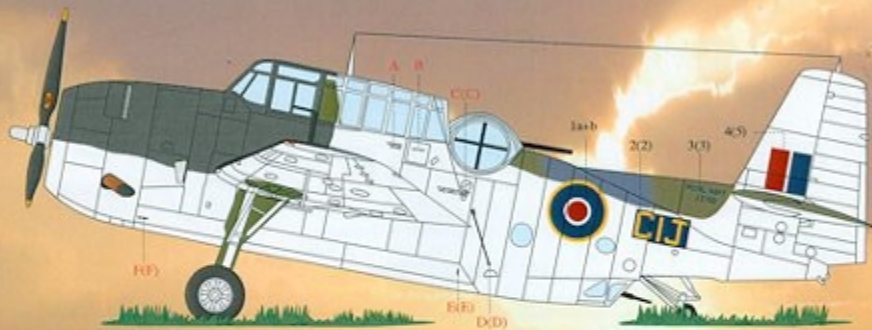

AVENGEERS

Avenger I, 711 Sqn, 1945. Sides and lower surfaces are White. Upper wings, tailplane and top of fuselage are camouflaged in Extra Dk. Sea Gray/Dk. Slate Gray. Leading edges of wing (1/4 chord line) and upper nose are black (night). A/C used for anti Uboat and Minesweeping operations. Codes are Yellow on Blue panel.

Avenger I of 832 sqd, HMS Begon, S/N JZ 185, 1944. Camouflage as A/C #1. White cowling ring and wing stabilizer bands. Small Blue/White roundel and Flash.

Tarpon Mk II JZ114/X-376 of 848 squadron aboard HMS Formidable, Mid 1945. Upper surfaces Extra-Dark Sea Gray and Dark Slate Gray; Sky under surfaces. Natural metal prop hub.