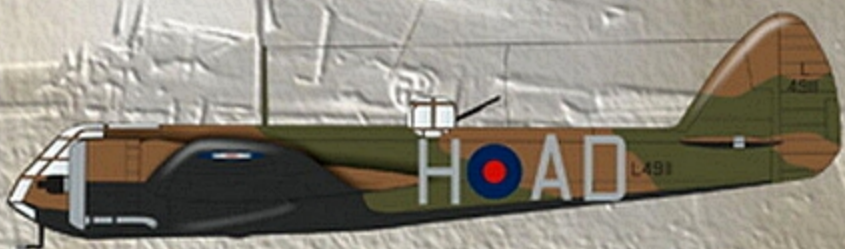

8 Bristol Blenheim Mk.I 34911:AD-H of No.60 Squadron based at Ambala, India, 3 October 1939.