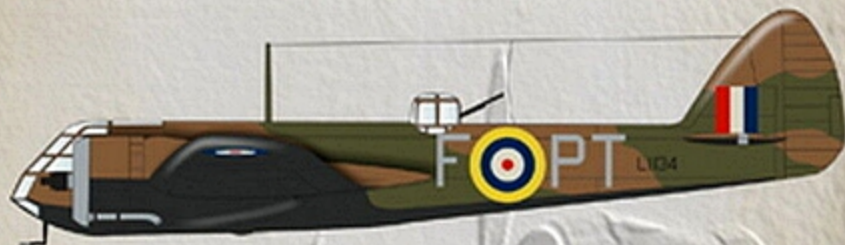

7 Bristol Blenheim Mk.I L1134:PT-F of No.62 Squadron based at RAF, Tengah, Singapore, February 1941.