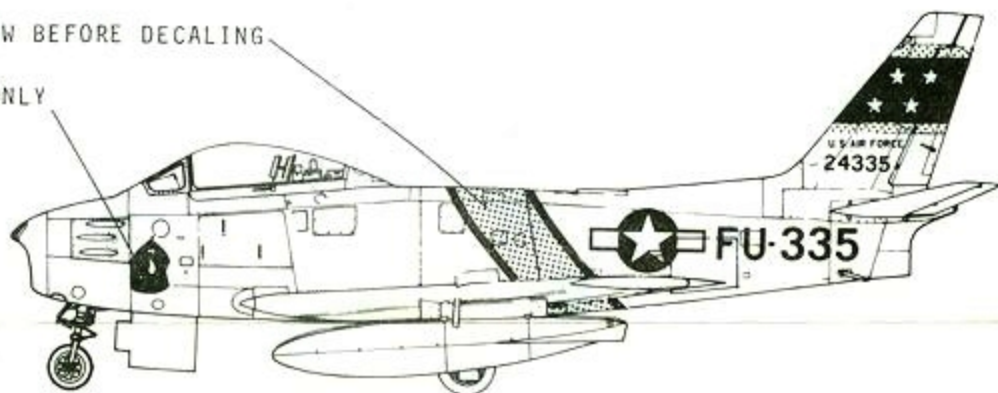

F-86A PEG O MY HEART
 336th FISq, 4th FIWg
 AT KIMPO IN 1952
 PAINT YELLOW BEFORE DECALING

STARBOARD SIDE ONLY

F-86F PUDDY TAT
 12th FBSq, 18th FBWg
 AT OSAN IN 1953

PAINT YELLOW BEFORE DECALING

PORT SIDE ONLY

PAINT YELLOW BEFORE DECALING

F-86D SABRE DOGS

INFORMATION:
SQUADRON/SIGNAL
"F-86D SABRE IN COLOR"
BY LARRY DAVIS

IT IS OUR INTENTION TO PROVIDE
THESE DRAWINGS FOR DECAL PLACEMENT
ONLY. THEY MAY BE INACCURATE FOR
ANY OTHER PURPOSE.