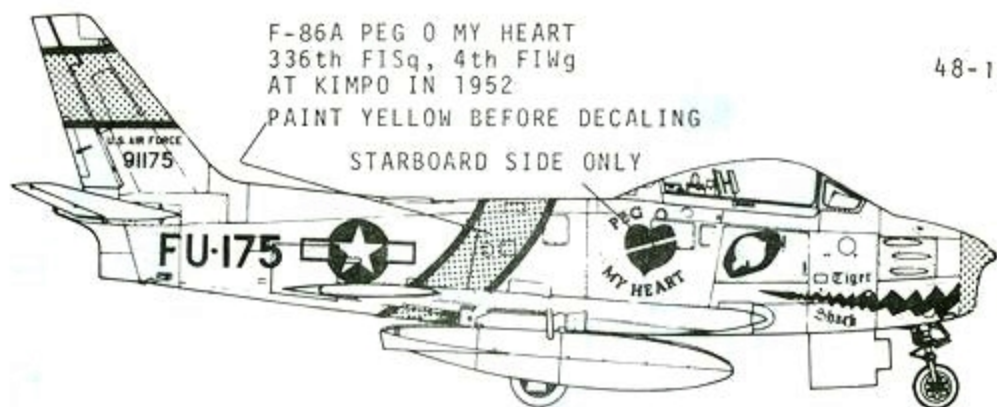

F-86A PEG O MY HEART
 336th FISq, 4th FIWg
 AT KIMPO IN 1952
 PAINT YELLOW BEFORE DECALING

STARBOARD SIDE ONLY

F-86F PUDDY TAT
 12th FBSq, 18th FBWg
 AT OSAN IN 1953

PAINT YELLOW BEFORE DECALING

PORT SIDE ONLY

PAINT YELLOW BEFORE DECALING

F-86D SABRE DOGS

INFORMATION:
SQUADRON/SIGNAL
"F-86D SABRE IN COLOR"
BY LARRY DAVIS

IT IS OUR INTENTION TO PROVIDE
THESE DRAWINGS FOR DECAL PLACEMENT
ONLY. THEY MAY BE INACCURATE FOR
ANY OTHER PURPOSE.