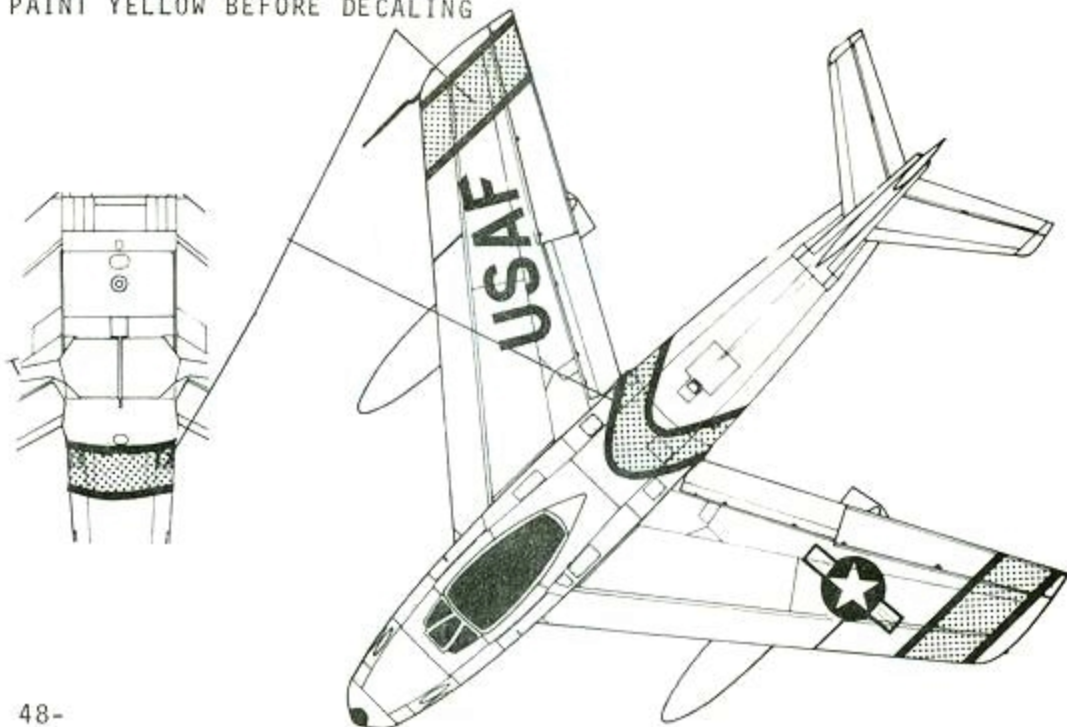

F-86A PEG O MY HEART
 336th FISq, 4th FIWg
 AT KIMPO IN 1952
 PAINT YELLOW BEFORE DECALING

STARBOARD SIDE ONLY

F-86F PUDDY TAT
 12th FBSq, 18th FBWg
 AT OSAN IN 1953

PAINT YELLOW BEFORE DECALING

PORT SIDE ONLY

PAINT YELLOW BEFORE DECALING

F-86D SABRE DOGS

INFORMATION:
SQUADRON/SIGNAL
"F-86D SABRE IN COLOR"
BY LARRY DAVIS

IT IS OUR INTENTION TO PROVIDE
THESE DRAWINGS FOR DECAL PLACEMENT
ONLY. THEY MAY BE INACCURATE FOR
ANY OTHER PURPOSE.