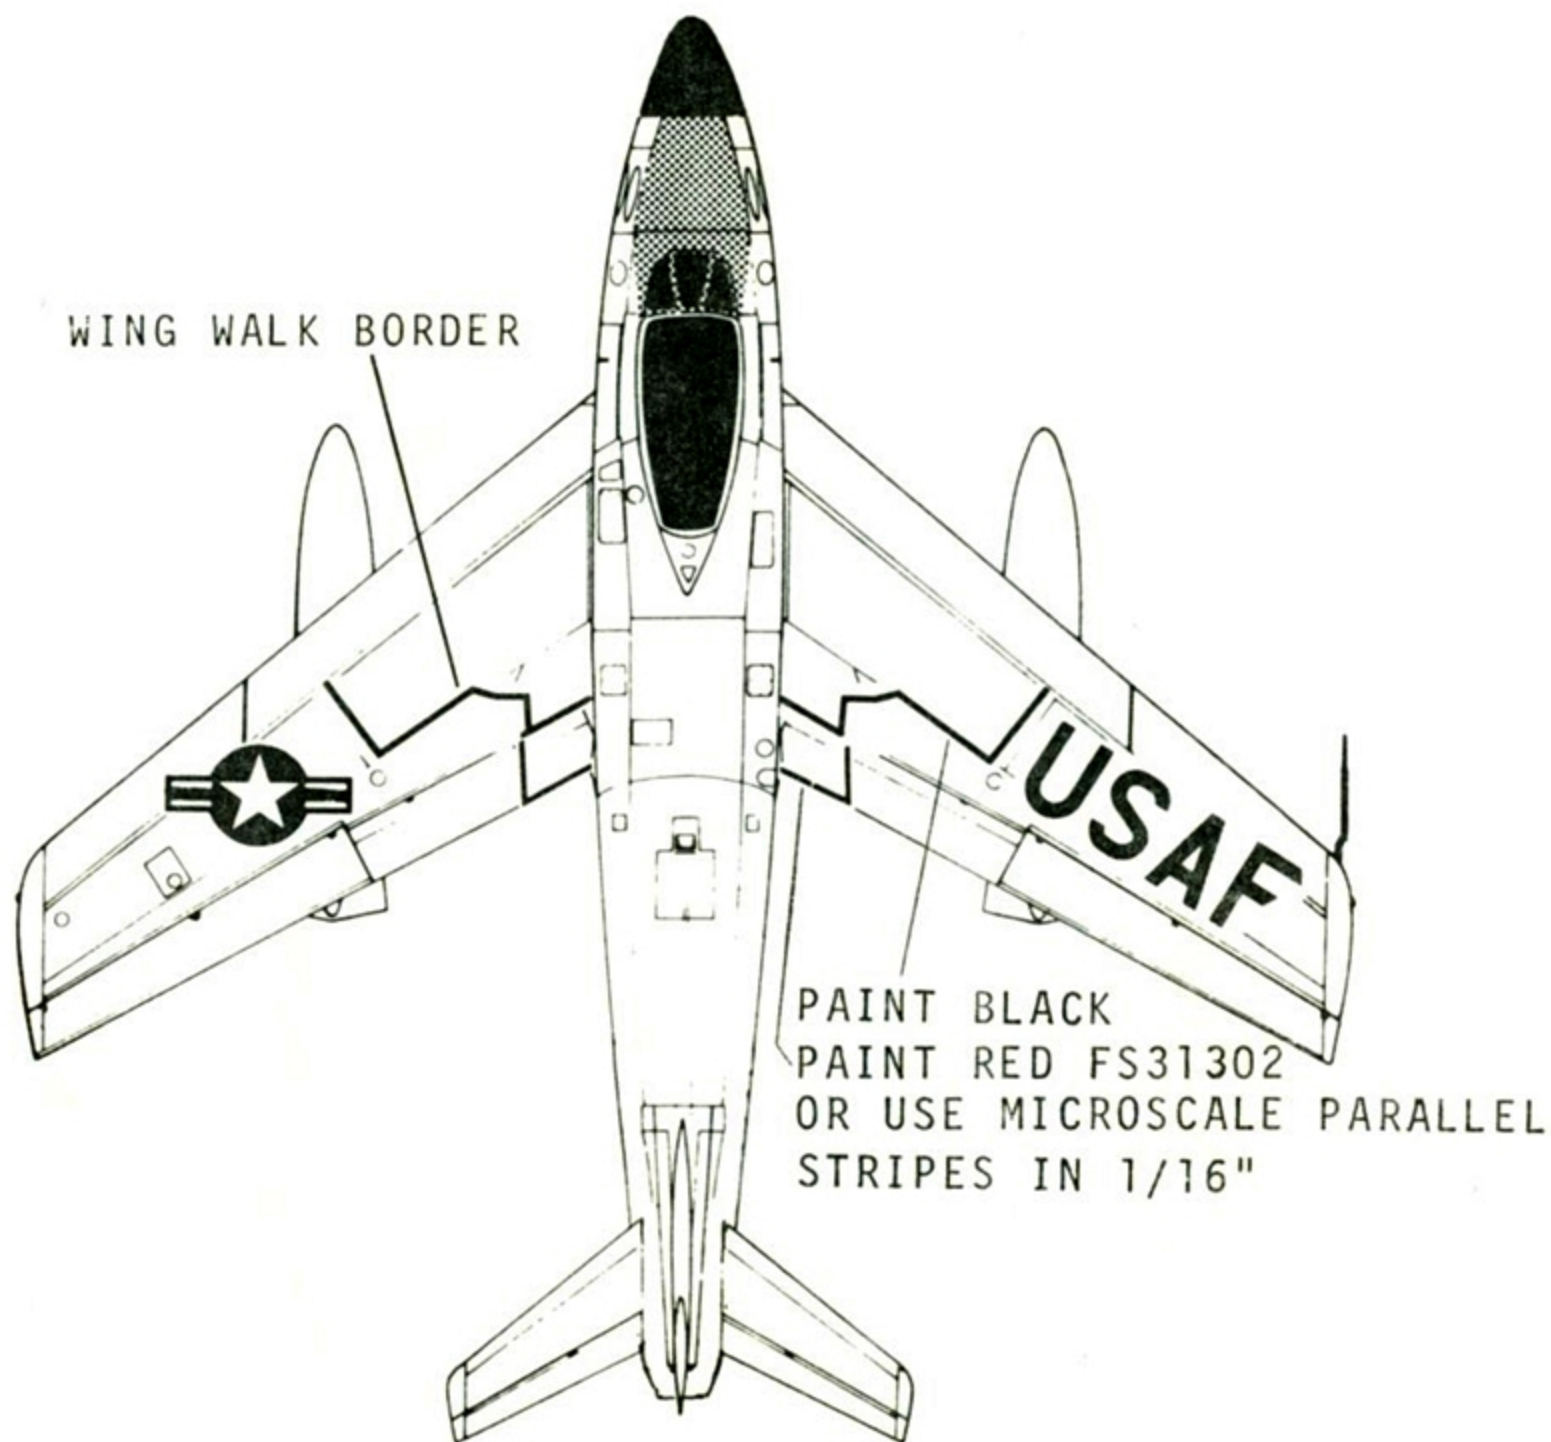

F-86A PEG O MY HEART
 336th FISq, 4th FIWg
 AT KIMPO IN 1952
 PAINT YELLOW BEFORE DECALING

STARBOARD SIDE ONLY

F-86F PUDDY TAT
 12th FBSq, 18th FBWg
 AT OSAN IN 1953

PAINT YELLOW BEFORE DECALING

PORT SIDE ONLY

PAINT YELLOW BEFORE DECALING

F-86D SABRE DOGS

INFORMATION:
SQUADRON/SIGNAL
"F-86D SABRE IN COLOR"
BY LARRY DAVIS

IT IS OUR INTENTION TO PROVIDE
THESE DRAWINGS FOR DECAL PLACEMENT
ONLY. THEY MAY BE INACCURATE FOR
ANY OTHER PURPOSE.