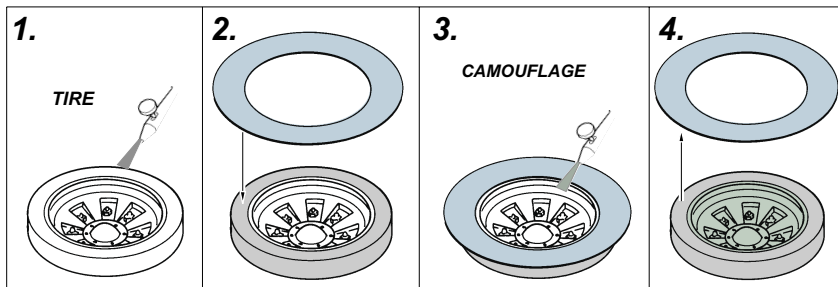

eduard
Express Mask

XT 122

MIAI Abrams wheel mask

A die-cut mask for accurate painting for Dragon kit

1/35 KIT

**KIT
PARTS:**

C2 outside, C2 inside

C1 outside, C1 inside