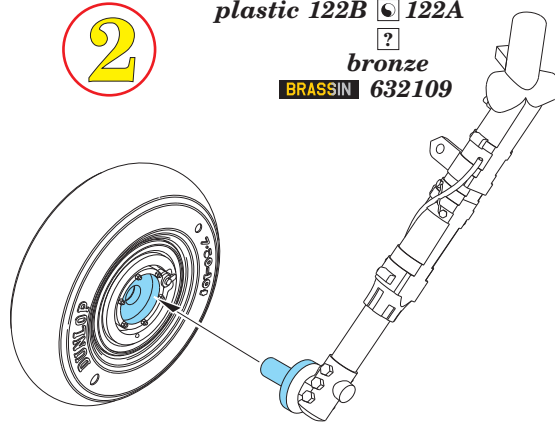

∅ - 1,5mm

R2

R1

R1

R6

R3  R4

1

R1

 H 77
 C 137
TIRE BLACK

R6

 H 8
 C 8
SILVER

plastic
F48

plastic 122B  122A

 ?
bronze

BRASSIN 632109

CORRECT POSITION OF WHEELS