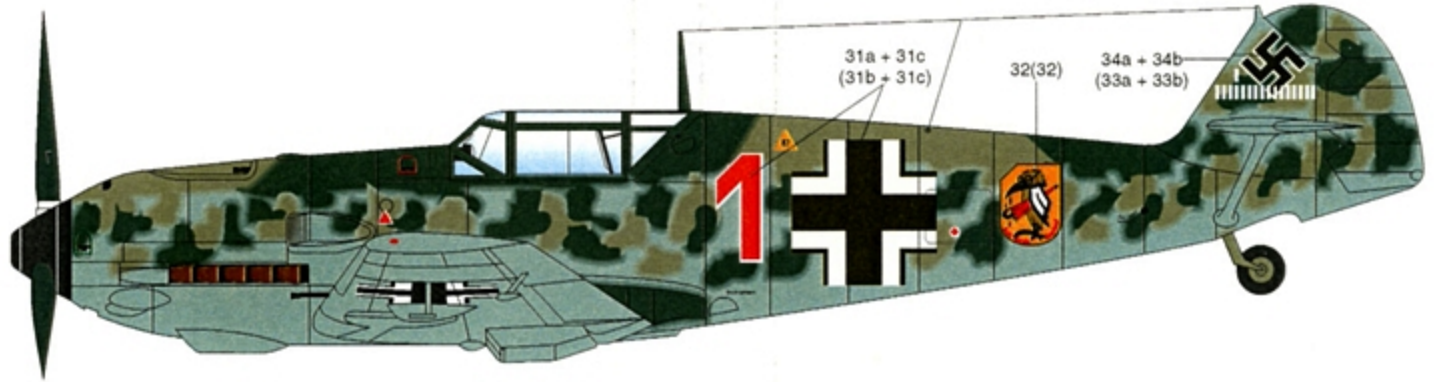

5

1

Bf-109E-3 flown by Oberst Gerd von Massow, Kommodore JG2, January 1940, Germany. Camouflage is RLM 71 Schwarzgrün (Possibly RLM 70) and RLM 02 Grau uppersurfaces, RLM 65 Hellblau undersurfaces and Black spinner. Note the oversized underwing Balkenkreuz.

2

Hptm. Werner Machold's Bf-109E-4/N, 7./JG2, September 1940, France. Camouflage is RLM 71 Dunkelgrün and RLM 02 Grau uppersurfaces with RLM 65 Hellblau beneath. Fuselage sides are mottled with 71/02 over 65. Note that the spinner backplate is segmented, Black and White. Note also the presentation of the kill markings over a roughly painted patch of RLM 71, both sides of rudder.

3

Bf 109E-3, 6./JG51, flown by Oblt. Josef Priller, October 1940, Belgium. Camouflage is RLM 71 Dunkelgrün and RLM 02 Grau uppersurfaces and fuselage mottling, RLM 65 Hellblau undersurfaces. Note the RLM 04 Gelb nose and rudder, White spinner, and RLM 71 spinner backplate.