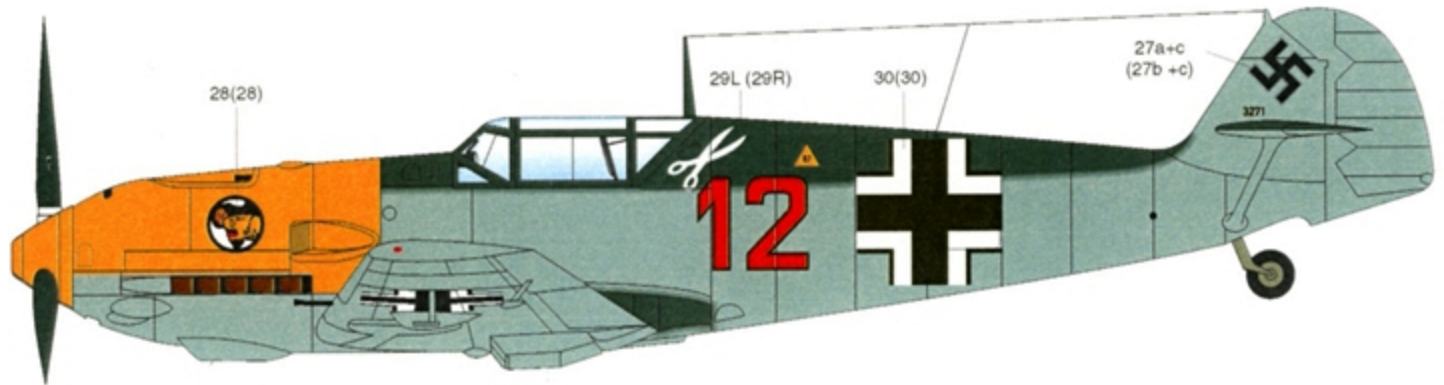

AeroMaster.

48-238

Marauding Emils Pt. II

48-238

1

2

3

4

5

1

Bf-109E-3 flown by Oberst Gerd von Massow, Kommodore JG2, January 1940, Germany. Camouflage is RLM 71 Schwarzgrün (Possibly RLM 70) and RLM 02 Grau uppersurfaces, RLM 65 Hellblau undersurfaces and Black spinner. Note the oversized underwing Balkenkreuz.

2

Hptm. Werner Machold's Bf-109E-4/N, 7./JG2, September 1940, France. Camouflage is RLM 71 Dunkelgrün and RLM 02 Grau uppersurfaces with RLM 65 Hellblau beneath. Fuselage sides are mottled with 71/02 over 65. Note that the spinner backplate is segmented, Black and White. Note also the presentation of the kill markings over a roughly painted patch of RLM 71, both sides of rudder.

3

Bf 109E-3, 6./JG51, flown by Oblt. Josef Priller, October 1940, Belgium. Camouflage is RLM 71 Dunkelgrün and RLM 02 Grau uppersurfaces and fuselage mottling, RLM 65 Hellblau undersurfaces. Note the RLM 04 Gelb nose and rudder, White spinner, and RLM 71 spinner backplate.