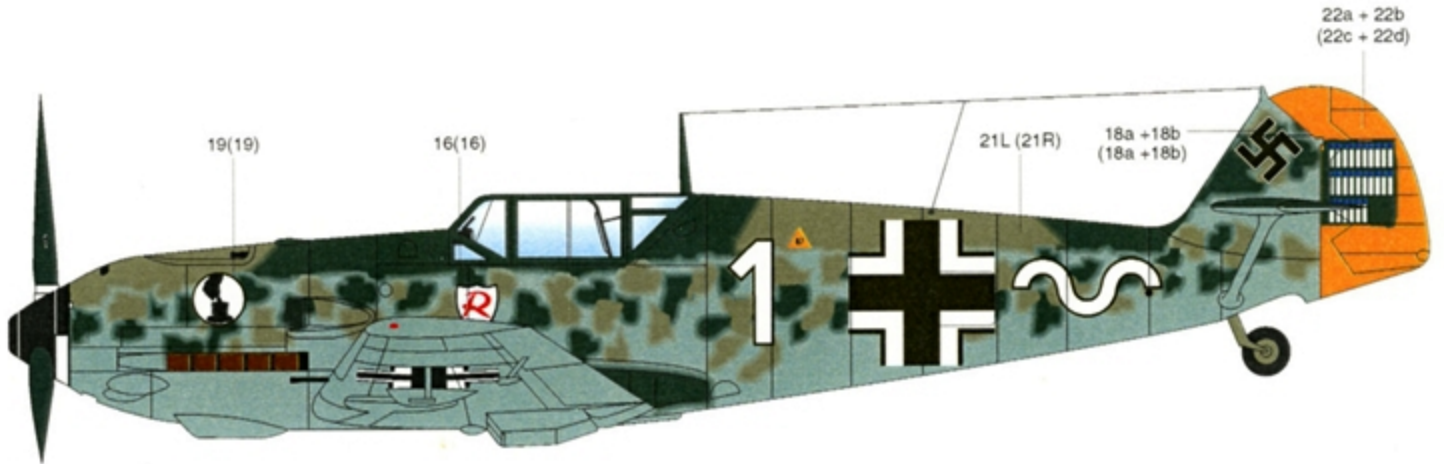

AeroMaster.

48-238

Marauding Emils Pt. II

48-238

1

2

3

4

5

1

Bf-109E-3 flown by Oberst Gerd von Massow, Kommodore JG2, January 1940, Germany. Camouflage is RLM 71 Schwarzgrün (Possibly RLM 70) and RLM 02 Grau uppersurfaces, RLM 65 Hellblau undersurfaces and Black spinner. Note the oversized underwing Balkenkreuz.

2

Hptm. Werner Machold's Bf-109E-4/N, 7./JG2, September 1940, France. Camouflage is RLM 71 Dunkelgrün and RLM 02 Grau uppersurfaces with RLM 65 Hellblau beneath. Fuselage sides are mottled with 71/02 over 65. Note that the spinner backplate is segmented, Black and White. Note also the presentation of the kill markings over a roughly painted patch of RLM 71, both sides of rudder.

3

Bf 109E-3, 6./JG51, flown by Oblt. Josef Priller, October 1940, Belgium. Camouflage is RLM 71 Dunkelgrün and RLM 02 Grau uppersurfaces and fuselage mottling, RLM 65 Hellblau undersurfaces. Note the RLM 04 Gelb nose and rudder, White spinner, and RLM 71 spinner backplate.