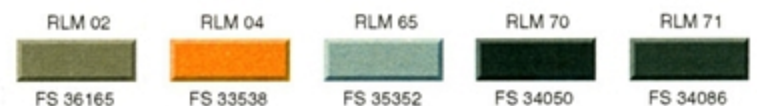

2

Hptm. Werner Machold's Bf-109E-4/N, 7./JG2, September 1940, France. Camouflage is RLM 71 Dunkelgrün and RLM 02 Grau uppersurfaces with RLM 65 Hellblau beneath. Fuselage sides are mottled with 71/02 over 65. Note that the spinner backplate is segmented, Black and White. Note also the presentation of the kill markings over a roughly painted patch of RLM 71, both sides of rudder.

4

Bf-109E-3 flown by Feldwebel Ernst Arnord, 3./JG27, August 1940. Camouflage is non-standard RLM 71 Dunkelgrün over RLM 65 Hellblau. Spinner and upper portion of cowling are RLM 04 Gelb.

5

Bf-109E-3 flown by Hauptmann Horst Tietzen, Staffelkapitan 5./JG51, August, 1940, France. Camouflage is RLM 71 Dunkelgrün and RLM 02 Grau uppersurfaces and fuselage mottling, RLM 65 Hellblau undersurfaces. Notice non-standard position of fuselage insignia.

Standard Bf-109E splinter camouflage pattern for RLM 71/02/65 scheme ca. 1940.

Note position of small wing crosses 35, for aircraft #1

37 (both sides)

Oversized underwing crosses 38a + 38b (38c + 38d) on A/C #1