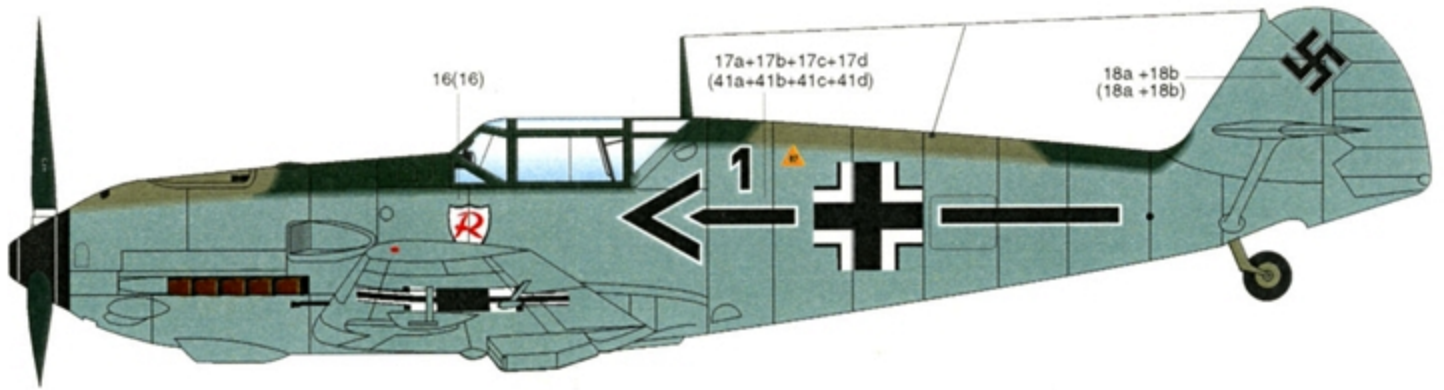

AeroMaster.

48-238

Marauding Emils Pt. II

48-238

1

2

3

4

5

1

Bf-109E-3 flown by Oberst Gerd von Massow, Kommodore JG2, January 1940, Germany. Camouflage is RLM 71 Schwarzgrün (Possibly RLM 70) and RLM 02 Grau uppersurfaces, RLM 65 Hellblau undersurfaces and Black spinner. Note the oversized underwing Balkenkreuz.

2

Hptm. Werner Machold's Bf-109E-4/N, 7./JG2, September 1940, France. Camouflage is RLM 71 Dunkelgrün and RLM 02 Grau uppersurfaces with RLM 65 Hellblau beneath. Fuselage sides are mottled with 71/02 over 65. Note that the spinner backplate is segmented, Black and White. Note also the presentation of the kill markings over a roughly painted patch of RLM 71, both sides of rudder.

3

Bf 109E-3, 6./JG51, flown by Oblt. Josef Priller, October 1940, Belgium. Camouflage is RLM 71 Dunkelgrün and RLM 02 Grau uppersurfaces and fuselage mottling, RLM 65 Hellblau undersurfaces. Note the RLM 04 Gelb nose and rudder, White spinner, and RLM 71 spinner backplate.