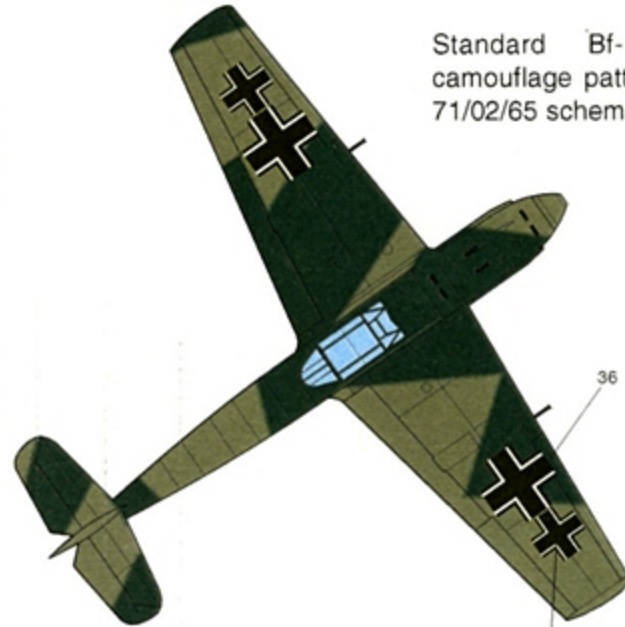

5

1

Bf-109E-3 flown by Oberst Gerd von Massow, Kommodore JG2, January 1940, Germany. Camouflage is RLM 71 Schwarzgrün (Possibly RLM 70) and RLM 02 Grau uppersurfaces, RLM 65 Hellblau undersurfaces and Black spinner. Note the oversized underwing Balkenkreuz.

2

Hptm. Werner Machold's Bf-109E-4/N, 7./JG2, September 1940, France. Camouflage is RLM 71 Dunkelgrün and RLM 02 Grau uppersurfaces with RLM 65 Hellblau beneath. Fuselage sides are mottled with 71/02 over 65. Note that the spinner backplate is segmented, Black and White. Note also the presentation of the kill markings over a roughly painted patch of RLM 71, both sides of rudder.

3

Bf 109E-3, 6./JG51, flown by Oblt. Josef Priller, October 1940, Belgium. Camouflage is RLM 71 Dunkelgrün and RLM 02 Grau uppersurfaces and fuselage mottling, RLM 65 Hellblau undersurfaces. Note the RLM 04 Gelb nose and rudder, White spinner, and RLM 71 spinner backplate.

4

Bf-109E-3 flown by Feldwebel Ernst Arnord, 3./JG27, August 1940. Camouflage is non-standard RLM 71 Dunkelgrün over RLM 65 Hellblau. Spinner and upper portion of cowling are RLM 04 Gelb.

5

Bf-109E-3 flown by Hauptmann Horst Tietzen, Staffelkapitan 5./JG51, August, 1940, France. Camouflage is RLM 71 Dunkelgrün and RLM 02 Grau uppersurfaces and fuselage mottling, RLM 65 Hellblau undersurfaces. Notice non-standard position of fuselage insignia.