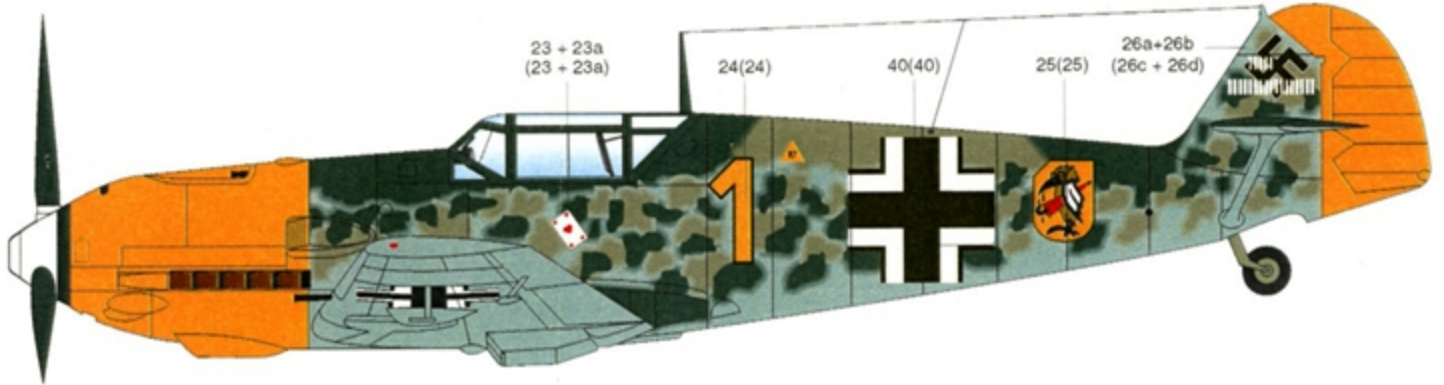

AeroMaster.

48-238

Marauding Emils Pt. II

48-238

1

2

3

4

5

1

Bf-109E-3 flown by Oberst Gerd von Massow, Kommodore JG2, January 1940, Germany. Camouflage is RLM 71 Schwarzgrün (Possibly RLM 70) and RLM 02 Grau uppersurfaces, RLM 65 Hellblau undersurfaces and Black spinner. Note the oversized underwing Balkenkreuz.

2

Hptm. Werner Machold's Bf-109E-4/N, 7./JG2, September 1940, France. Camouflage is RLM 71 Dunkelgrün and RLM 02 Grau uppersurfaces with RLM 65 Hellblau beneath. Fuselage sides are mottled with 71/02 over 65. Note that the spinner backplate is segmented, Black and White. Note also the presentation of the kill markings over a roughly painted patch of RLM 71, both sides of rudder.

3

Bf 109E-3, 6./JG51, flown by Oblt. Josef Priller, October 1940, Belgium. Camouflage is RLM 71 Dunkelgrün and RLM 02 Grau uppersurfaces and fuselage mottling, RLM 65 Hellblau undersurfaces. Note the RLM 04 Gelb nose and rudder, White spinner, and RLM 71 spinner backplate.