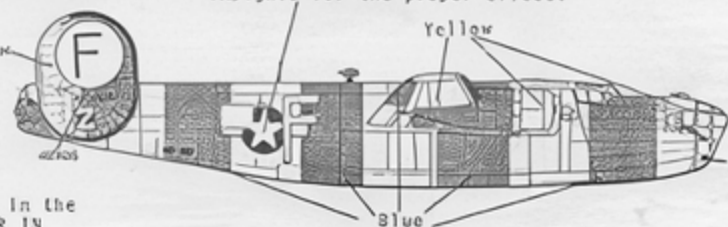

Other colorful B-24 markings can be found in the SQUADRON/SIGNAL publication B-24 LIBERATOR IN ACTION at your hobby store.