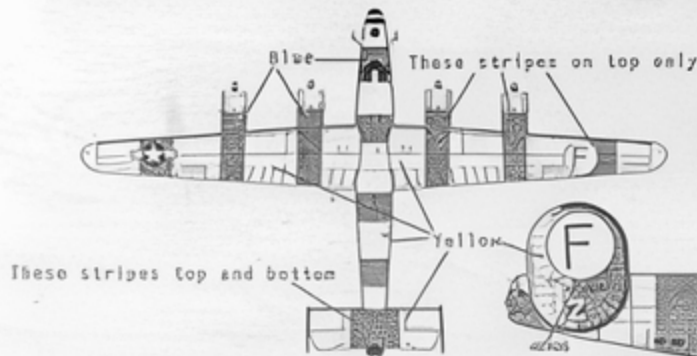

B-24J 33rd BS, 22nd BG
(Red Raiders)
Olive drab top
Gray bottom
Blue bordered national insignia

B-24D 445th BG, 8th AF
Formating plane
National insignia use gray star and bars on a blue field. Gray stars and bars can be obtained on SUPERSCALE sheet 72-14. These decals should be applied over the blue/white insignia for the proper effect.