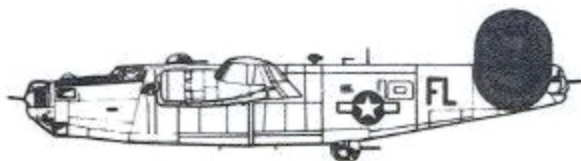

72nd Scale
NO.
72-163

B-24 LIBERATORS #2

MICROSCALE DECAL

BY KRASEL INDUSTRIES, INC. SANTA ANA, CA. 92705

AIRCRAFT

\$2.00

Recommended models: Revell B-24D
Airfix B-24J

Blue bordered national insignia is available on MICROSCALE sheet 72-13. Yellow bordered insignia can be found on MICROSCALE sheet 72-17.