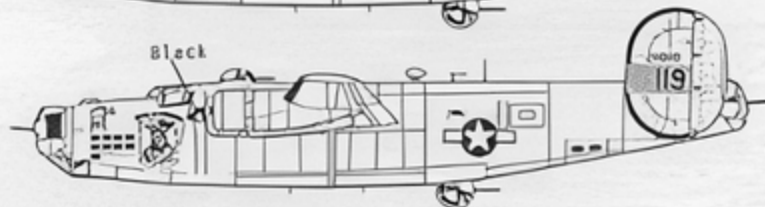

B-24J 33rd BS, 22nd BG
(Red Raiders)
Olive drab top
Gray bottom
Blue bordered national insignia

B-24D 445th BG, 8th AF
Formating plane
National insignia use gray star and bars on a blue field. Gray stars and bars can be obtained on SUPERSCALE sheet 72-14. These decals should be applied over the blue/white insignia for the proper effect.