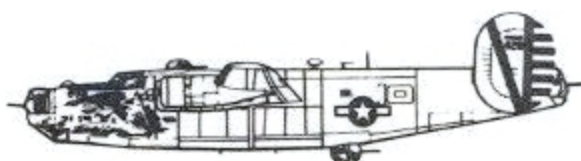

72nd Scale
NO.
72-163

B-24 LIBERATORS #2

MICROSCALE DECAL

BY KRASEL INDUSTRIES, INC. SANTA ANA, CA. 92705

AIRCRAFT

\$2.00

Recommended models: Revell B-24D
Airfix B-24J

Blue bordered national insignia is available on MICROSCALE sheet 72-13. Yellow bordered insignia can be found on MICROSCALE sheet 72-17.

Other colorful B-24 markings can be found in the SQUADRON/SIGNAL publication B-24 LIBERATOR IN ACTION at your hobby store.

For a realistic natural-metal finish use MICROSCALE METAL-FOIL ADHESIVE with household aluminum foil. Follow the simple directions provided with the adhesive for a beautiful, authentic metal finish. Available at your hobby dealers.