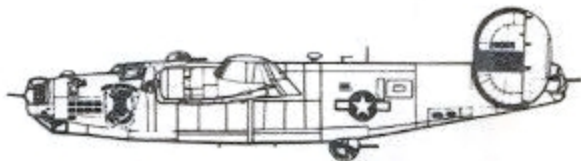

72nd Scale
NO.
72-163

B-24 LIBERATORS #2

MICROSCALE DECAL

BY KRASEL INDUSTRIES, INC. SANTA ANA, CA. 92705

AIRCRAFT

\$2.00

Recommended models: Revell B-24D
Airfix B-24J

Blue bordered national insignia is available on MICROSCALE sheet 72-13. Yellow bordered insignia can be found on MICROSCALE sheet 72-17.

Other colorful B-24 markings can be found in the SQUADRON/SIGNAL publication B-24 LIBERATOR IN ACTION at your hobby store.

For a realistic natural-metal finish use MICROSCALE METAL-FOIL ADHESIVE with household aluminum foil. Follow the simple directions provided with the adhesive for a beautiful, authentic metal finish. Available at your hobby dealers.