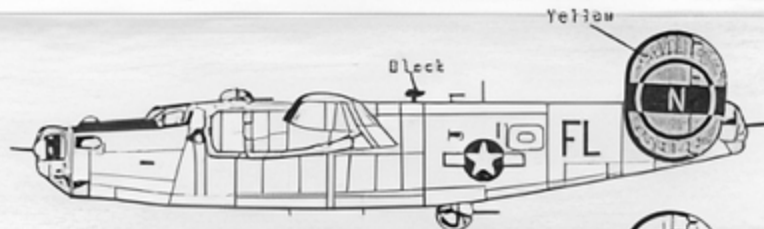

B-24J 64th BS, 43rd BG
"COCKTAIL HOUR"
Overall bare metal
Blue bordered national insignia

Blue bordered national insignia is available on SUPERSCALE sheet 72-13. Yellow bordered insignia can be found on SUPERSCALE sheet 72-17.

B-24D 308th BG, 14th AF
"THE COON"
Olive drab top
Gray bottom
Yellow ring around national insignia

Red FS 11136
Olive Drab FS 34007
Dark Green FS 34052
Gray FS 16473
Yellow FS 13655
Blue FS 15102

B-24M 759th BS, 659th BG
Overall bare metal
Blue bordered national insignia

B-24M 704th BS, 466th BG
(Pathfinder)
Overall bare metal
Blue bordered national insignia

B-24J 33rd BS, 22nd BG
(Red Raiders)
Olive drab top
Gray bottom
Blue bordered national insignia

B-24D 445th BG, 8th AF
Formating plane
National insignia use gray star and bars on a blue field. Gray stars and bars can be obtained on SUPERSCALE sheet 72-14. These decals should be applied over the blue/white insignia for the proper effect.

Other colorful B-24 markings can be found in the SQUADRON/SIGNAL publication B-24 LIBERATOR IN ACTION at your hobby store.