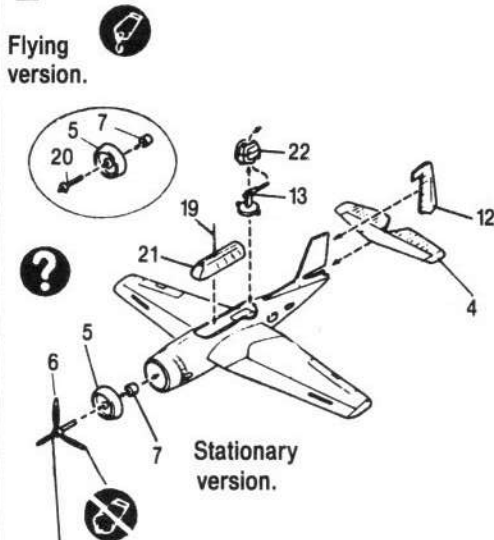

1/144 Scale GRUMMAN TBF-1 AVENGER

14414

1

2

BLACK with
YELLOW tips

3

BLACK tires.

Cement Parts
Coller
Kleben
Pegar
Non incollare
Colar
Kleben

DO NOT cement
Ne pas coller
Nicht kleben
No pegar
Non incollare
Nao colar
Niet kleven

Cut away
Couper
Scheiden
Cortar
Tagliare
Cortar
Snijden

Optional parts
Choix
Auswahmoghlichkeit
Eleccion
Scelta
Opcao
Keuze

3