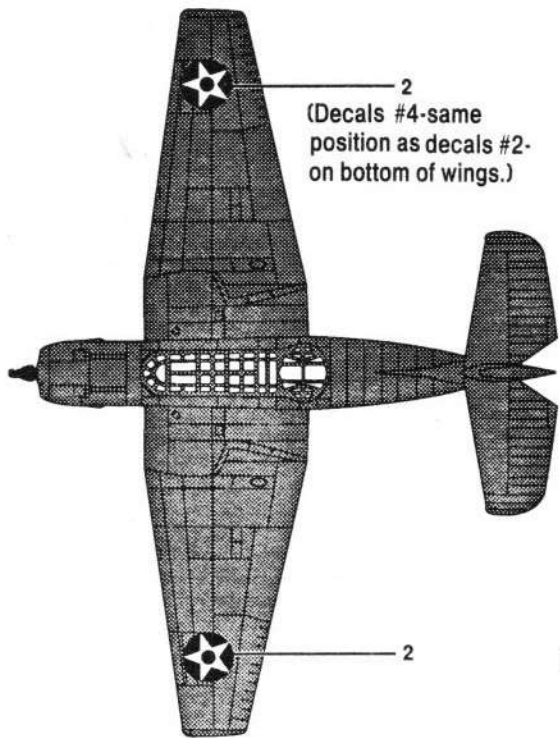

2
(Decals #4-same position as decals #2- on bottom of wings.)