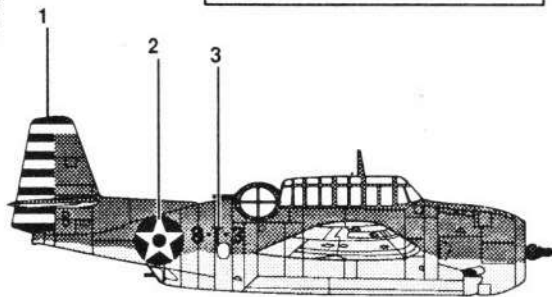

ENGLISH	FRENCH	GERMAN	SPANISH	ITALIAN
BLACK	NOIR	SCHWARZ	NEGRO	NERO
SILVER	ARGENT	SILBERN	PLATA	ARGENTO
METALLIC	METALLIC	METALLIK	METALLICO	METALLICO
GRAY	GRIS	GRAU	GRIS	GRIGIO
LT. GRAY	GRIS CLAIR	HELL GRAU	GRIS CLARO	GRIGIO CHIARO
WHITE	BLANC	WEISS	BLANC	BIANCO
YELLOW	JAUNE	GELB	AMARILLO	GIALLO
BLUE	BLEU	BLAU	AZUL	BLU
GREEN	VERT	GRUN	VERDE	VERDE
BROWN	BRUN	BRÄUN	MARRON	MARRONE

Printed by
VADZ

Copyright 1998, Minicraft Models, Inc.

MINICRAFT
MODEL KITS