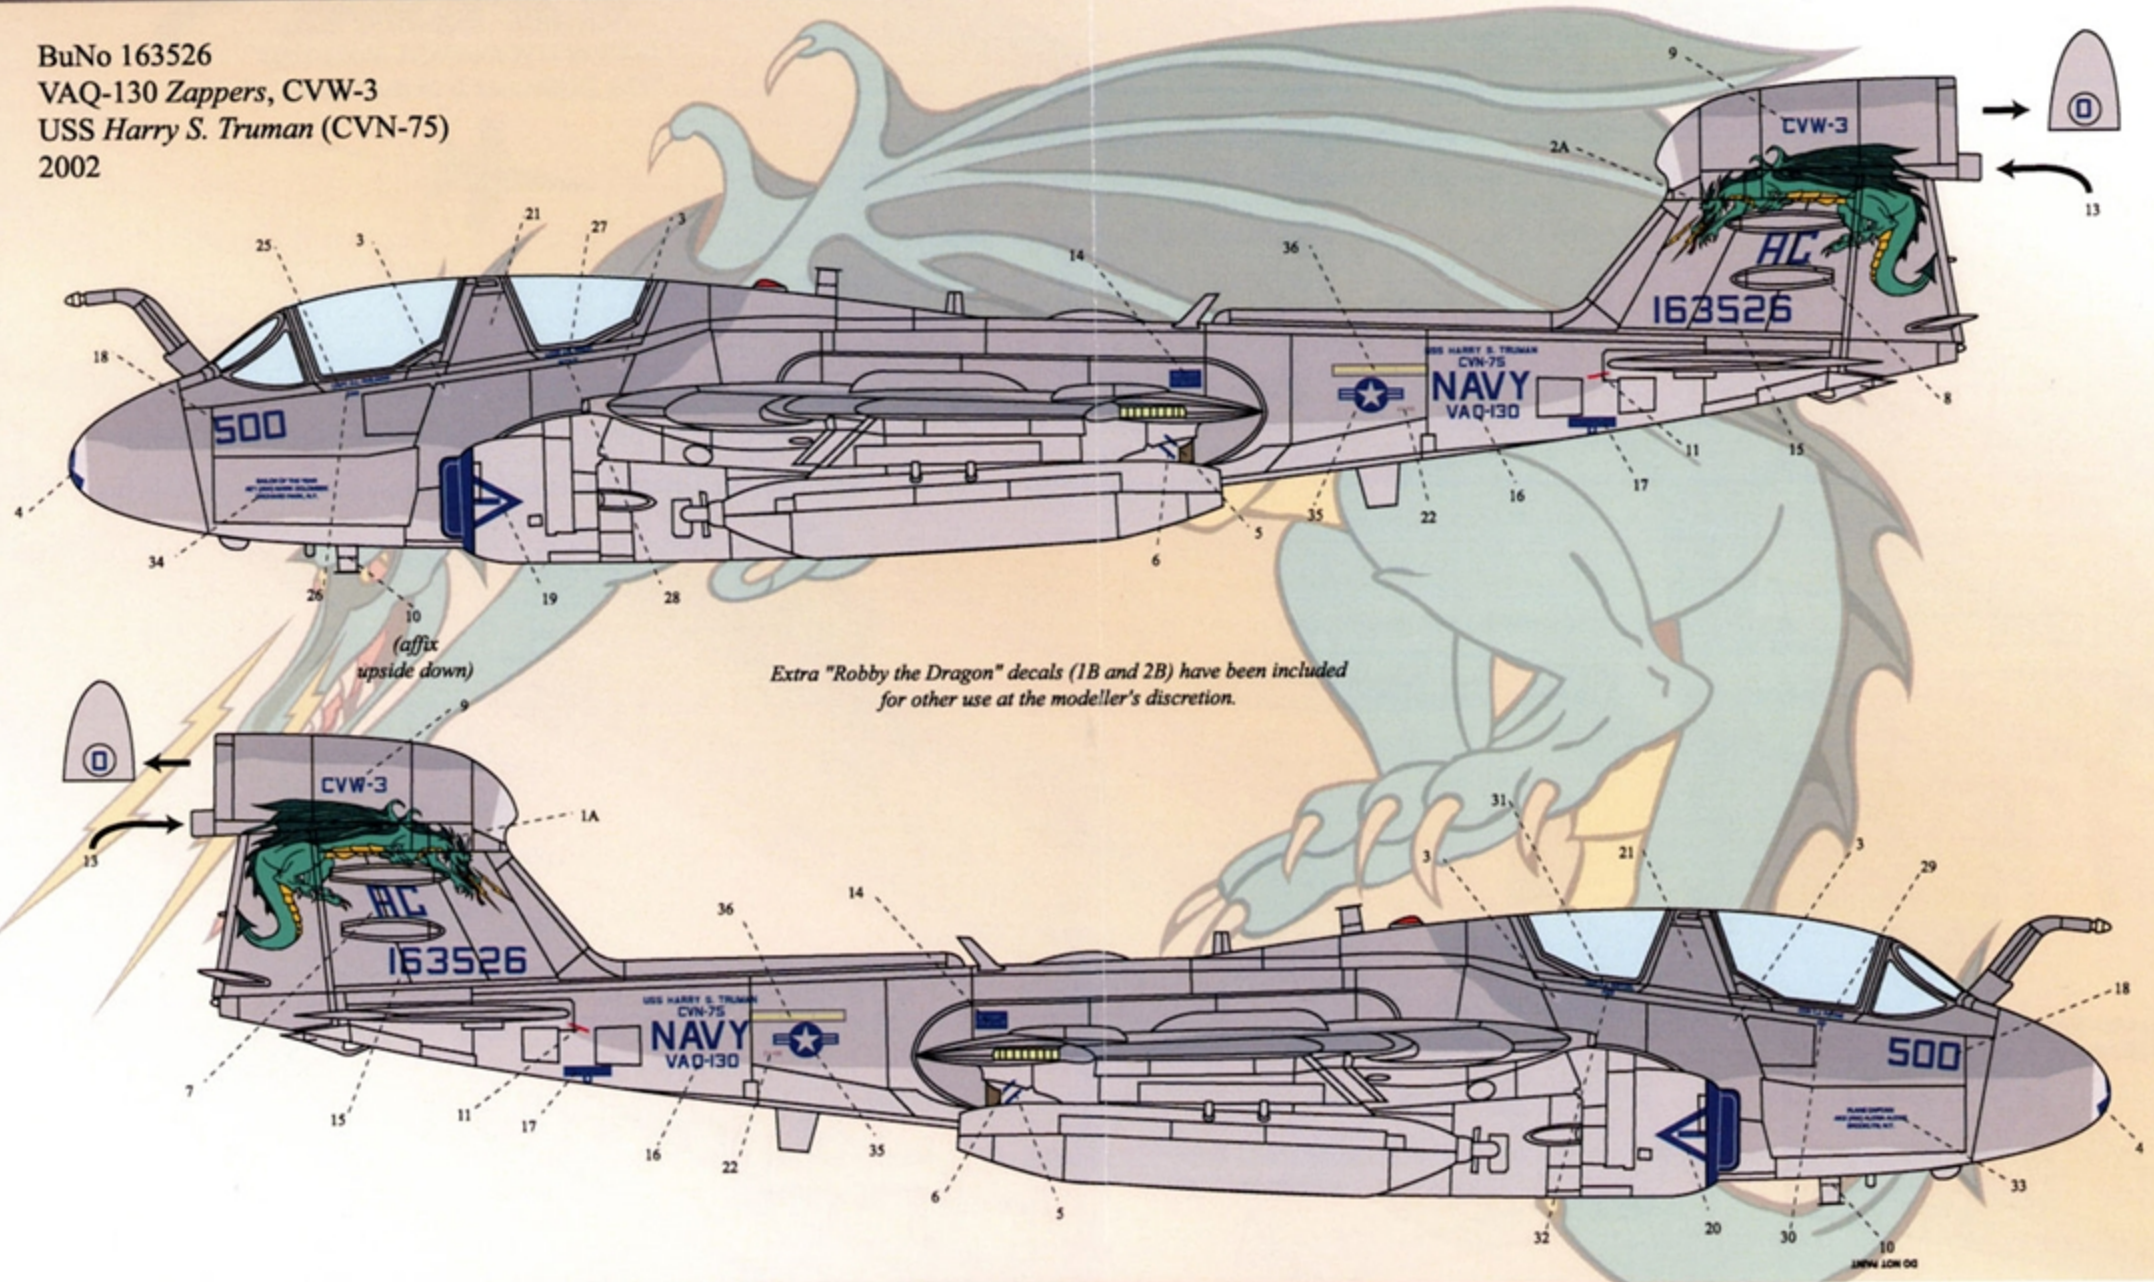

48-119

1/48 SCALE

CAM

CUSTOM AERONAUTICAL MINIATURES

"The Difference is in the Details..."

Jammin' Prowlers

Grumman EA-6B Prowler
VAQ-130 Zappers

WWW.CAMDECALS.COM

48-119

Grumman EA-6B Prowler

BuNo 163526
 VAQ-130 Zappers, CVW-3
 USS Harry S. Truman (CVN-75)
 2002

COLOR GUIDE

- | | | |
|--|---|--|
|  MEDIUM GRAY (FS 35237) - upper areas |  LIGHT GHOST GRAY (FS 36375) - lower surfaces |  SEMI-GLOSS BLUE - match decal blue |
|  DARK GHOST GRAY (FS 36320) - mid-fuselage camouflage |  LIGHT GRAY (FS 36495) - nose / leading edge of fin "football" | |

TOP
VIEW

NOSE GEAR DOOR

12

38

39

DROP TANK (LEFT SIDE)

24

DROP TANK (RIGHT SIDE)