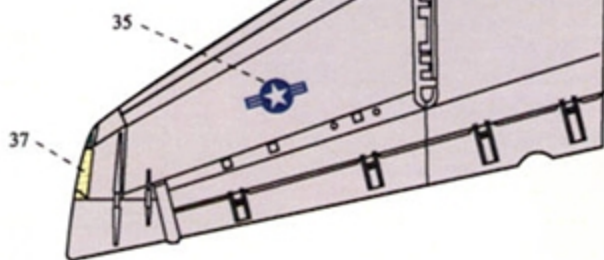

35

37

PORT WING
UNDERSIDES