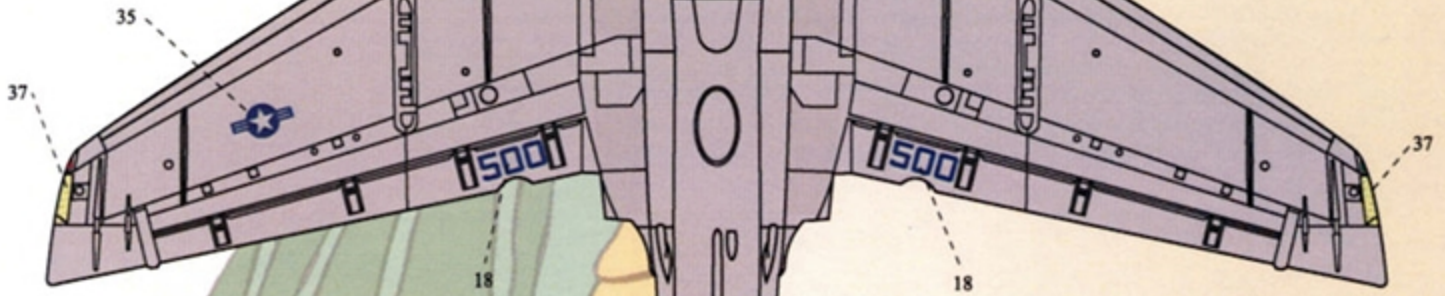

TOP
VIEW

NOSE GEAR DOOR

12

38

39

DROP TANK (LEFT SIDE)

24

DROP TANK (RIGHT SIDE)