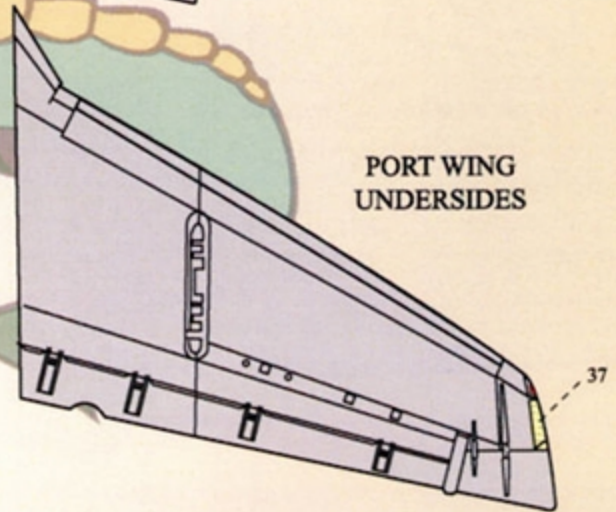

23

STARBOARD WING
UNDERSIDES

35

37

PORT WING
UNDERSIDES

37

RECOMMENDED KIT:

Monogram 1/48 EA-6B