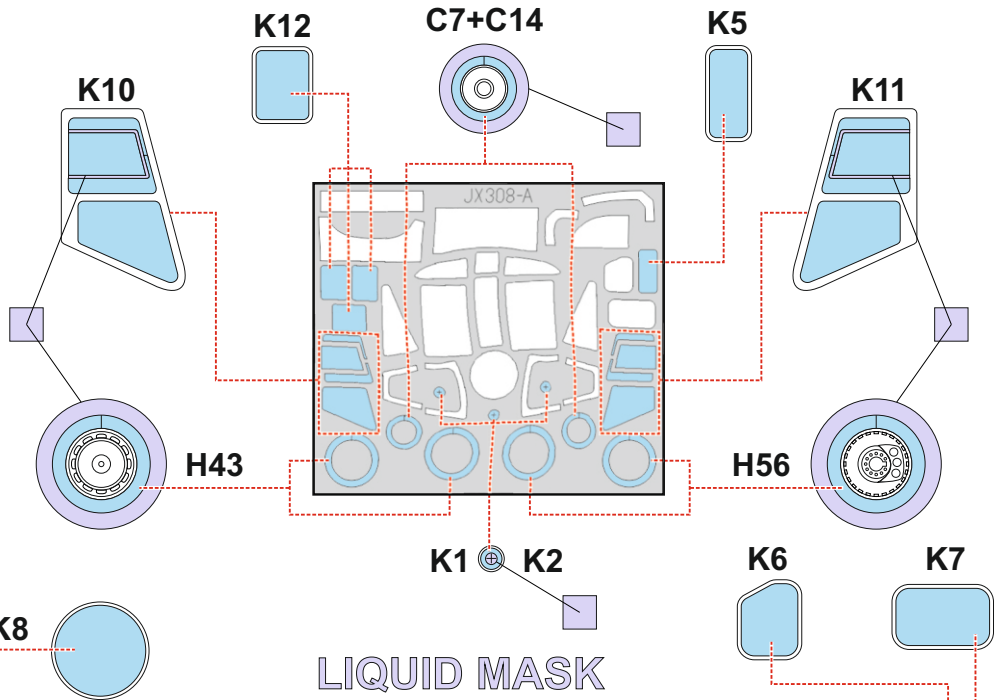

# CH-54A TFace

for kit **ICM**

scale **1/35**

LIQUID MASK

OUTSIDE

K3

INSIDE

K9

LIQUID MASK

K8

K5

JX308-B

JX308-B

K6

K3

JX308-B

JX308-B

K12

K10

K11

JX308-B

JX308-B