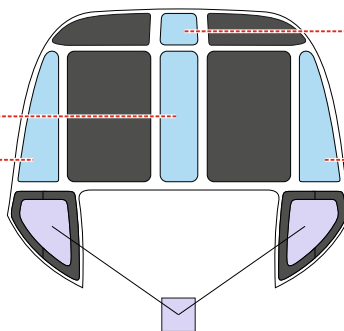

# CH-54A TFace

for kit **ICM**

scale **1/35**

LIQUID MASK

OUTSIDE

K3

INSIDE

K9