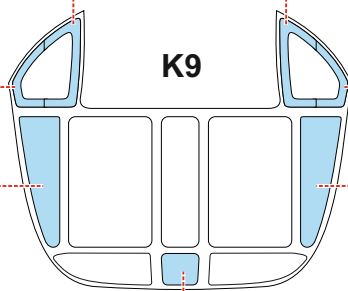

# CH-54A TFace

for kit **ICM**

scale **1/35**

LIQUID MASK

OUTSIDE

K3

INSIDE

K9