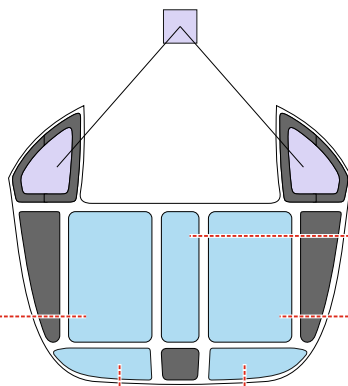

LIQUID MASK

K8

K5

JX308-B

JX308-B