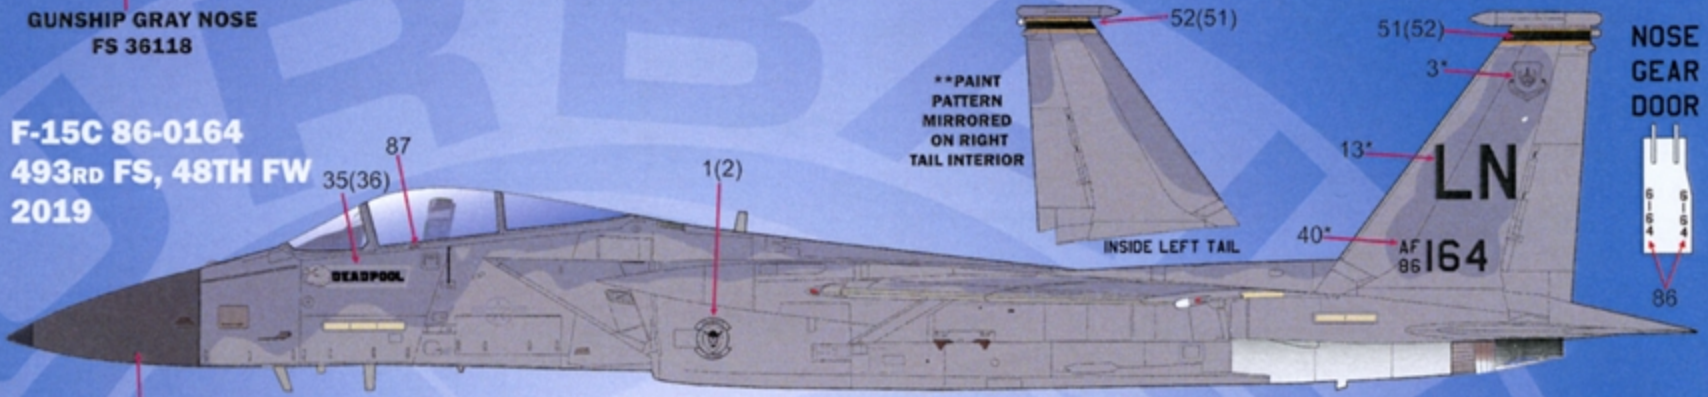

# USAFE MOD EAGLES

OPTIONS FOR FIFTEEN 1/48 F-15A,C,Ds

DECALS PRINTED BY

**F-15C 84-0001**  
**493RD FS, 48TH FW**  
**2019**

FS 36251 FS 36176

GUNSHIP GRAY NOSE  
 FS 36118

**F-15C 86-0164**  
**493RD FS, 48TH FW**  
**2019**