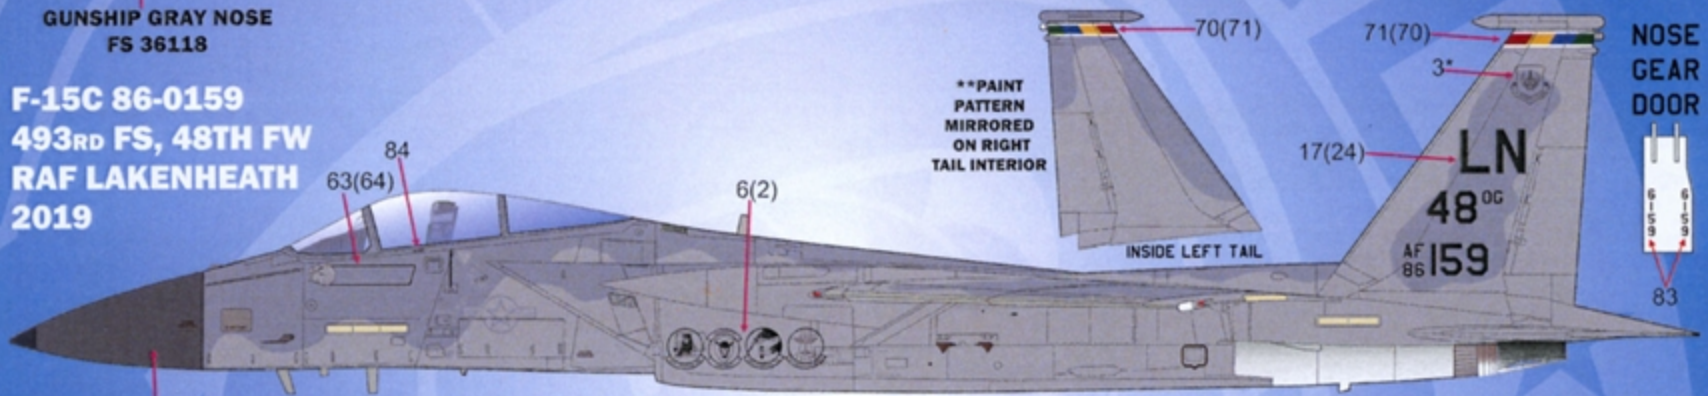

GUNSHIP GRAY NOSE
FS 36118

F-15C 86-0159
493RD FS, 48TH FW
RAF LAKENHEATH
2019