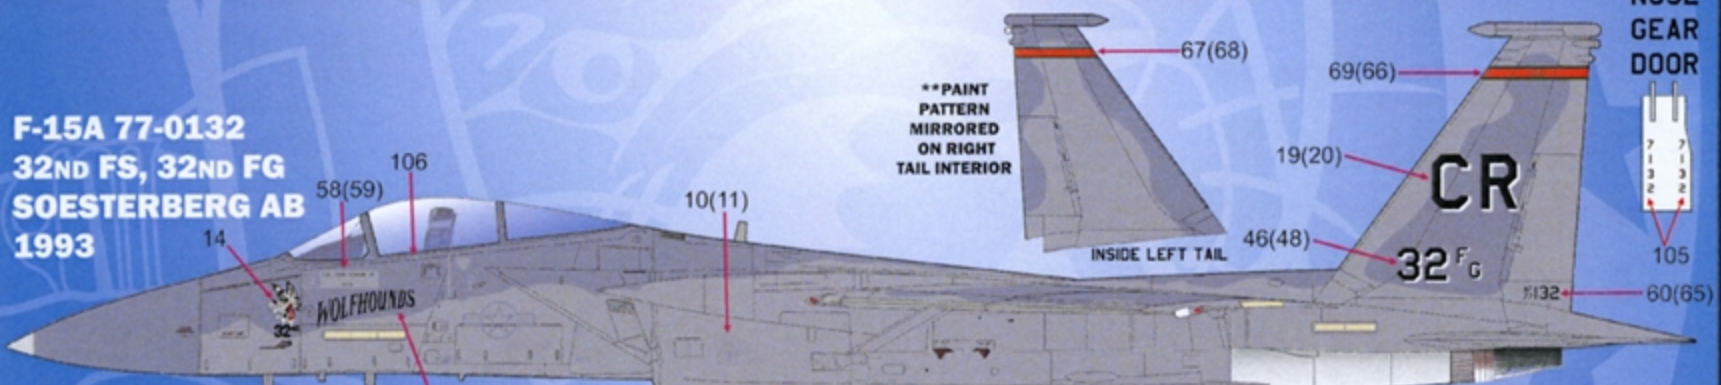

**DARK GHOST GRAY NOSE  
FS 36320**

**F-15C 79-0078**

**53RD FS, 36TH FW  
TYNDALL AFB  
1992**

**F-15C 84-0015**

**53RD FS, 36TH FW  
TYNDALL AFB  
1992**

**F-15A 77-0132**

**32ND FS, 32ND FG  
SOESTERBERG AB  
1993**