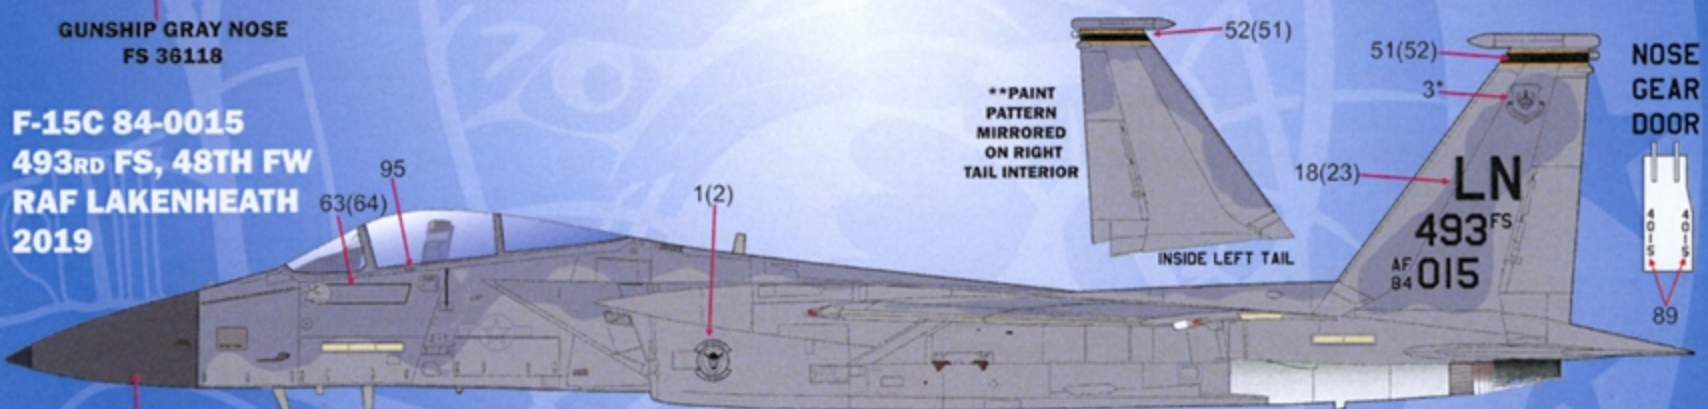

GUNSHIP GRAY NOSE
FS 36118

F-15C 84-0015
493RD FS, 48TH FW
RAF LAKENHEATH
2019