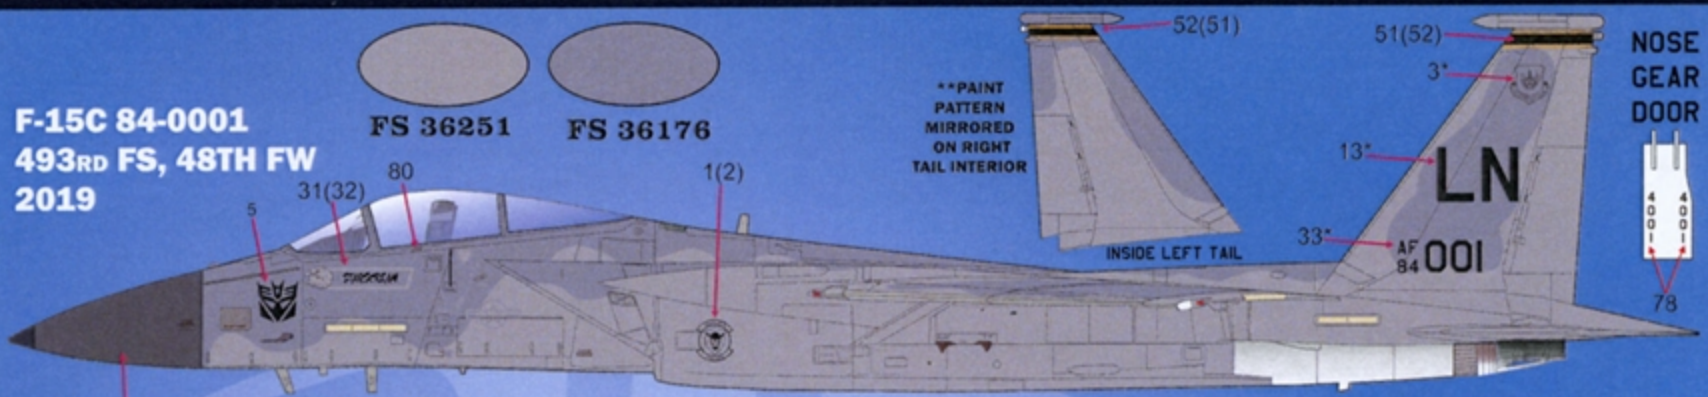

# USAFE MOD EAGLES

OPTIONS FOR FIFTEEN 1/48 F-15A,C,Ds

DECALS PRINTED BY

**F-15C 84-0001**  
**493RD FS, 48TH FW**  
**2019**

FS 36251 FS 36176

GUNSHIP GRAY NOSE  
 FS 36118

**F-15C 86-0164**  
**493RD FS, 48TH FW**  
**2019**