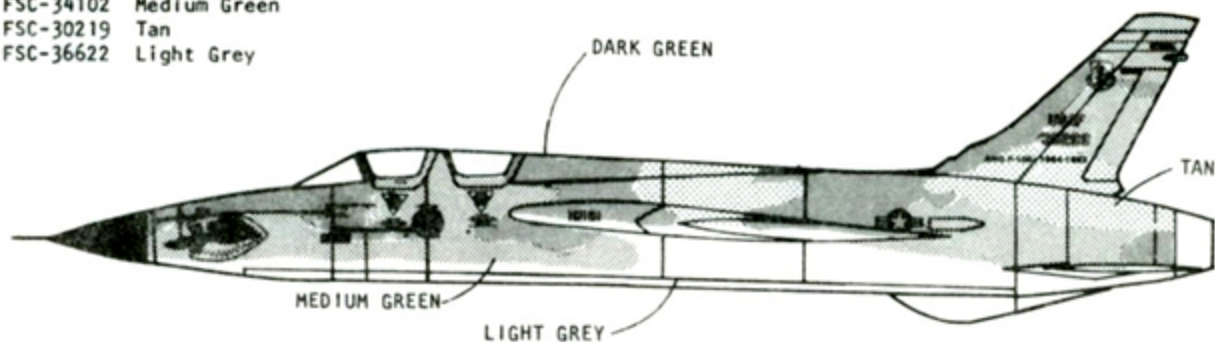

MAY 1983

Colors: FSC-34079 Dark Green
FSC-34102 Medium Green
FSC-30219 Tan
FSC-36622 Light Grey

This aircraft was autographed by most of the squadron personal in the white areas under both wings. This writing is too fine to reproduce successfully on the decals. The modeler can use a fine technical pen or crow quill and india ink to simulate this "graffitti".