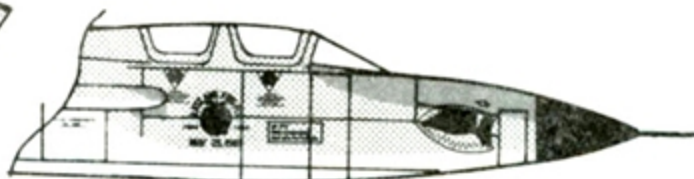

MAY 1983

Colors: FSC-34079 Dark Green
FSC-34102 Medium Green
FSC-30219 Tan
FSC-36622 Light Grey

This aircraft was autographed by most of the squadron personal in the white areas under both wings. This writing is too fine to reproduce successfully on the decals. The modeler can use a fine technical pen or crow quill and india ink to simulate this "graffitti".