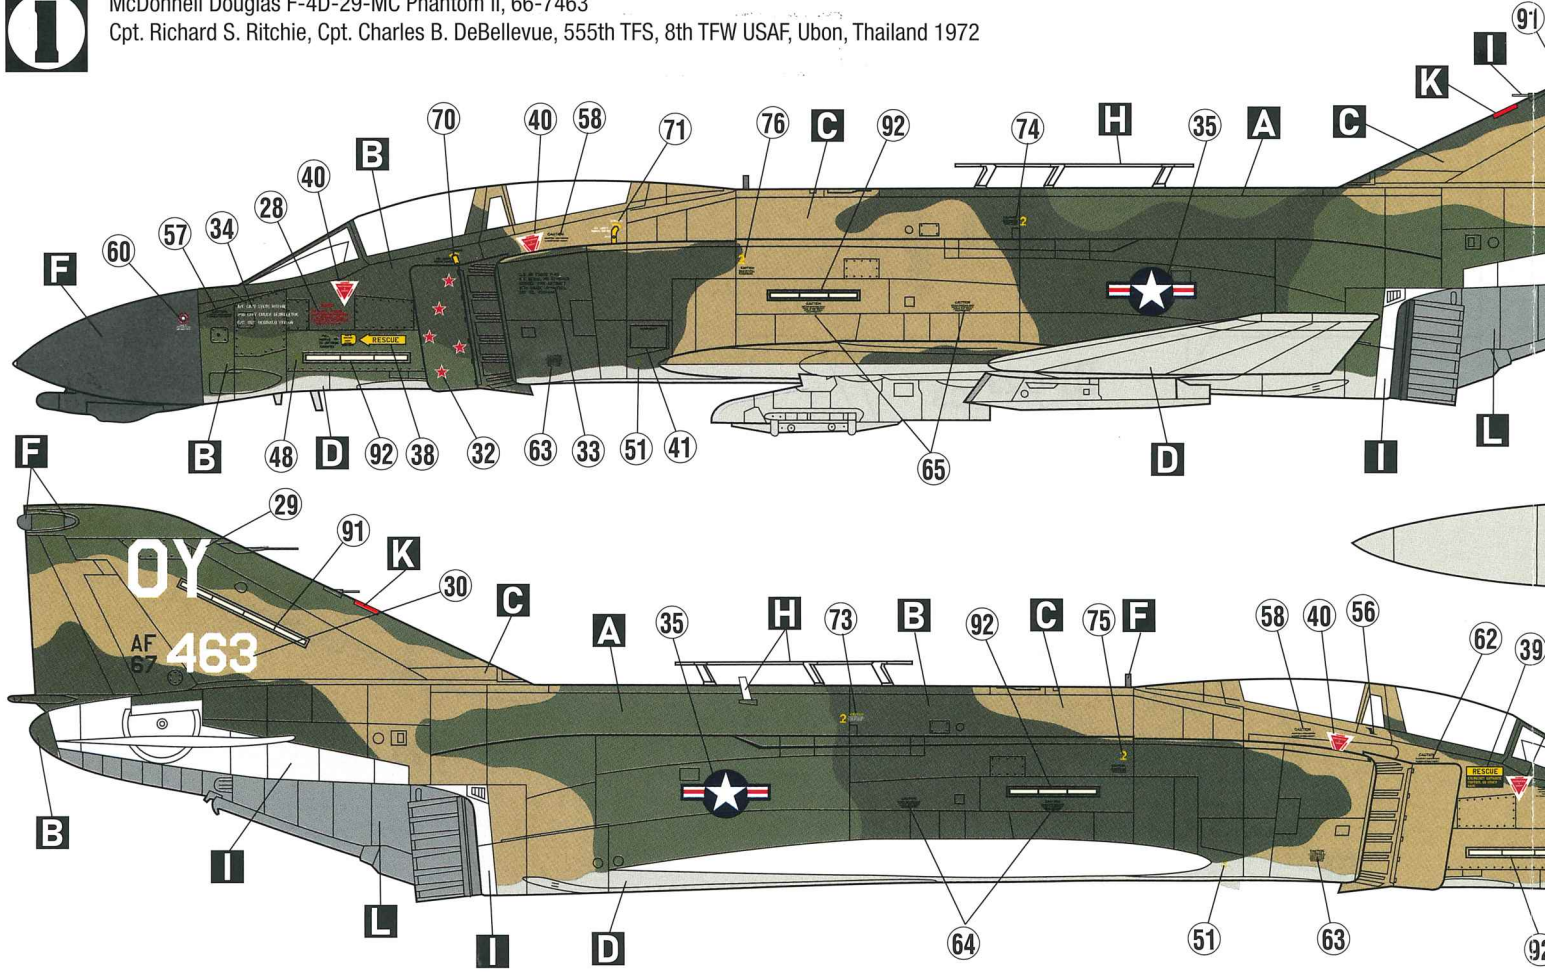

(K)

(Q) x 2

(W)

(P)

(S) x 2

(T)

Painting Mask Set

Outside Inside Wheels

7 Fuselage Assembly

8 Main Wing Assembly

9 Main Wing Installation

10 Canopy Assembly

11 Nose Gear Assembly

12**Main Gear Assembly****13****Fuel Tank Assembly****14****Pylon Assembly****15****Final Assembly**

MARKINGS AND PAINTING
Marcio & Pittura

Markierungen und Bemalung
Oznakowania i Malowanie

Decoration et Peinture
Označeni & Zbarveni

Decoracion y Pintura

1

McDonnell Douglas F-4D-29-MC Phantom II, 66-7463
Cpt. Richard S. Ritchie, Cpt. Charles B. DeBellevue, 555th TFS, 8th TFW USAF, Ubon, Thailand 1972

2

McDonnell Douglas F-4D Phantom II, 66-6279
"Terrible Tyke", 497th TFS, 8th TFW USAF, Ubon, Thailand 1970