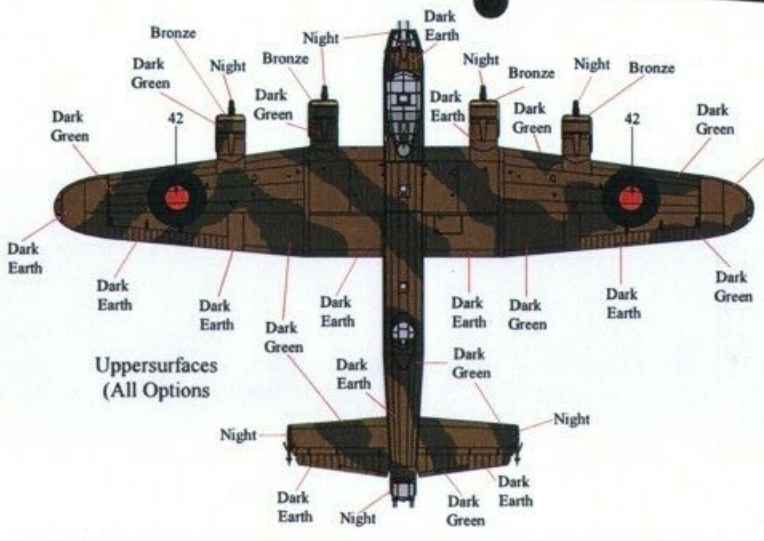

Avro Lancaster B.Mk.II, DS830, 'QO.S', 'Bobby Boy' of 432 Squadron, RCAF based at RAF Eastmoor, December, 1943.

Recommended 1:72 Kit:
Airfix Avro Lancaster B.Mk.II

Paints:
The colours used on these aircraft can be found in the Xtracolor (prefix number with X) and Xtracrylix (prefix number with XA1) range of paints.

Xtracolor Paints
X001 BS381C: 241 Dark Green
X002 BS381C: 450 Dark Earth
X404 Matt Black