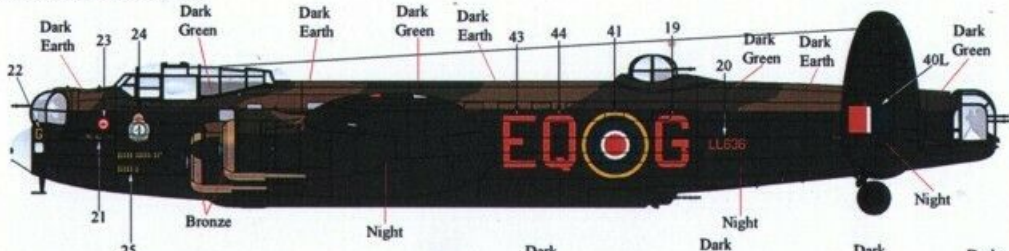

Modellers Note:
This B.Mk.II had the larger bombardier blister glazing, had spinner hub covers fitted and had the bulged bomb bay with the ventral FN64 turret.

Modellers Note:
This B.Mk.II had the larger bombardier blister glazing, had spinner hub covers fitted and had the bulged bomb bay with the ventral FN64 turret.

Modellers Note:
This B.Mk.II had the smaller bombardier blister glazing and no spinner hub covers fitted.

Recommended 1:72 Kit:
Airfix Avro Lancaster B.Mk.II

Paints:
The colours used on these aircraft can be found in the Xtracolor (prefix number with X) and Xtracrylix (prefix number with XA1) range of paints.

Xtracolor Paints
X001 BS381C: 241 Dark Green
X002 BS381C: 450 Dark Earth
X404 Matt Black