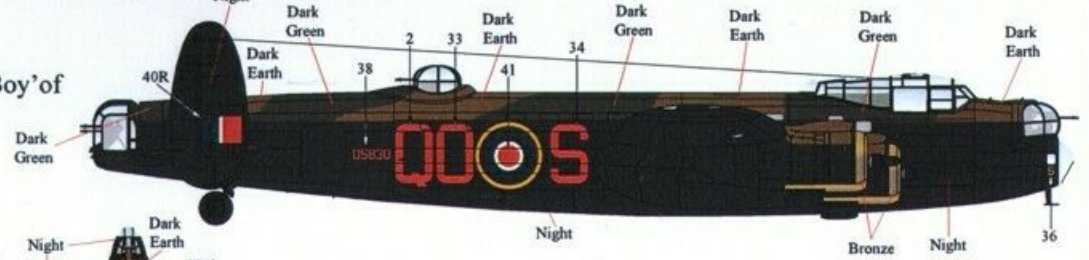

Recommended 1:72 Kit:
Airfix Avro Lancaster B.Mk.II

Paints:
The colours used on these aircraft can be found in the Xtracolor (prefix number with X) and Xtracrylix (prefix number with XA1) range of paints.

Xtracolor Paints
X001 BS381C: 241 Dark Green
X002 BS381C: 450 Dark Earth
X404 Matt Black