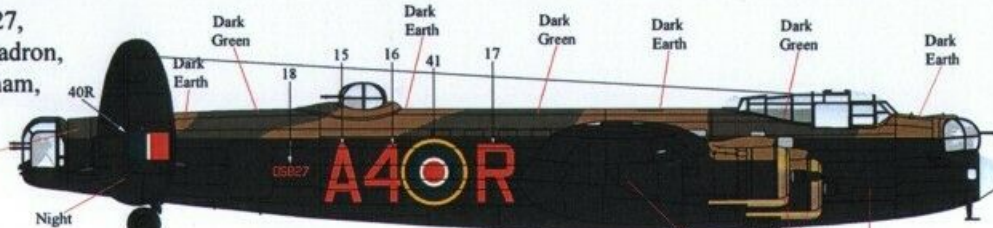

Modellers Note:
This B.Mk.II had the smaller bombardier blister glazing and aerodynamic spinner hub covers

Modellers Note:
This B.Mk.II had the smaller bombardier blister glazing and no spinner hub covers fitted.

Modellers Note:
This B.Mk.II had the smaller bombardier blister glazing, had no spinner hub covers fitted and had the bulged bomb bay with the ventral FN64 turret.

Modellers Note:
This B.Mk.II had the larger bombardier blister glazing but no spinner hub covers fitted.