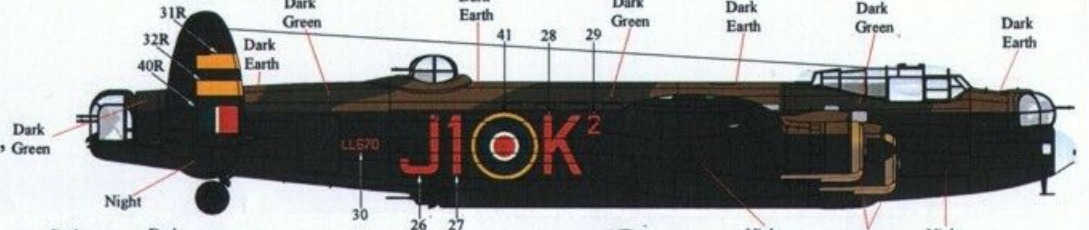

Modellers Note:
This B.Mk.II had the smaller bombardier blister glazing and no spinner hub covers fitted.