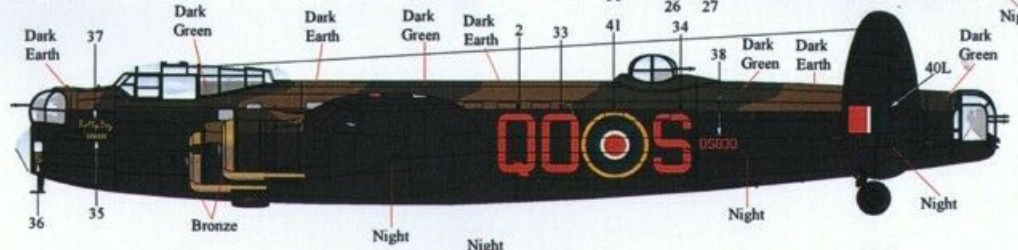

Avro Lancaster B.Mk.II, LL870, 'J1.K2', of 514 Squadron, RAF based at RAF Waterbeach, July, 1944.

Modellers Note:
This B.Mk.II had the smaller bombardier blister glazing and no spinner hub covers fitted.