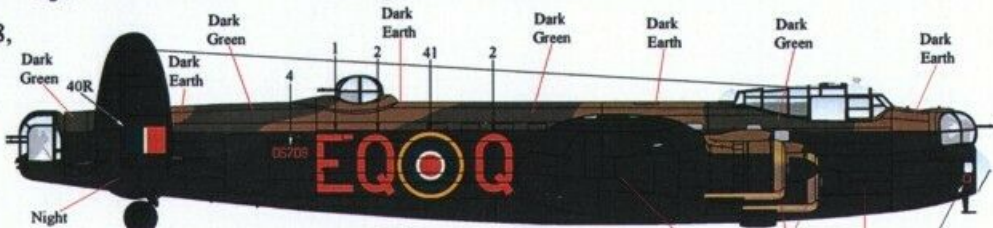

Modellers Note:
This B.Mk.II had the smaller bombardier blister glazing and aerodynamic spinner hub covers

Avro Lancaster B.Mk.II, DS708, 'EQ.Q', 'Queen of Spades' of 408 'Goose' Squadron, RCAF, based at RAF Linton-on Ouse, 1943.

Modellers Note:
This B.Mk.II had the smaller bombardier blister glazing and no spinner hub covers fitted.

Avro Lancaster B.Mk.II, DS604, 'QR.W' of 'C Flight', 61 Squadron, RAF, based at RAF Syerston, early 1943.