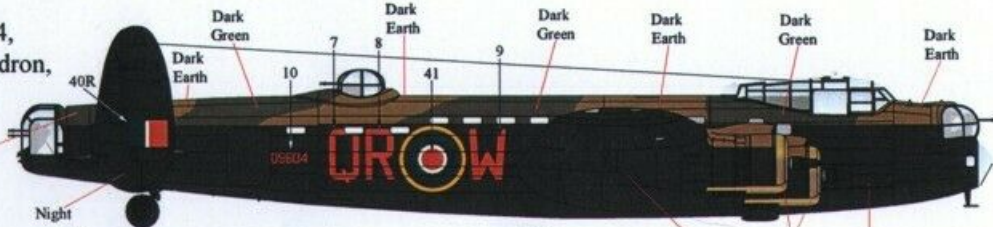

Modellers Note:
This B.Mk.II had the smaller bombardier blister glazing and aerodynamic spinner hub covers

Avro Lancaster B.Mk.II, DS708, 'EQ.Q', 'Queen of Spades' of 408 'Goose' Squadron, RCAF, based at RAF Linton-on Ouse, 1943.

Modellers Note:
This B.Mk.II had the smaller bombardier blister glazing and no spinner hub covers fitted.

Avro Lancaster B.Mk.II, DS604, 'QR.W' of 'C Flight', 61 Squadron, RAF, based at RAF Syerston, early 1943.