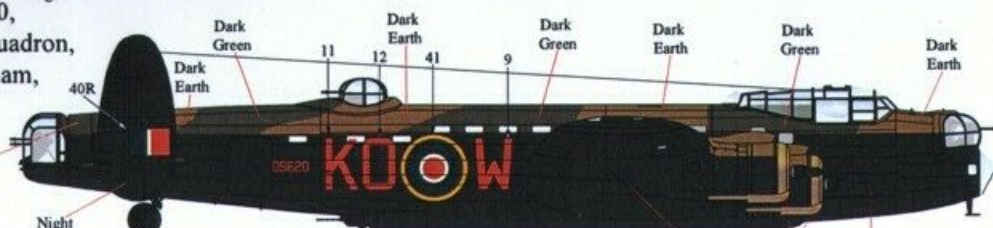

Modellers Note:
This B.Mk.II had the smaller bombardier blister glazing and no spinner hub covers fitted.

Avro Lancaster B.Mk.II, DS604, 'QR.W' of 'C Flight', 61 Squadron, RAF, based at RAF Syerston, early 1943.

Modellers Note:
This B.Mk.II had the smaller bombardier blister glazing, had no spinner hub covers fitted and had the bulged bomb bay with the ventral FN64 turret.

Avro Lancaster B.Mk.II, DS620, 'KO.W', of 'B Flight', 115 Squadron, RAF, based at RAF East Wretham, June, 1943.