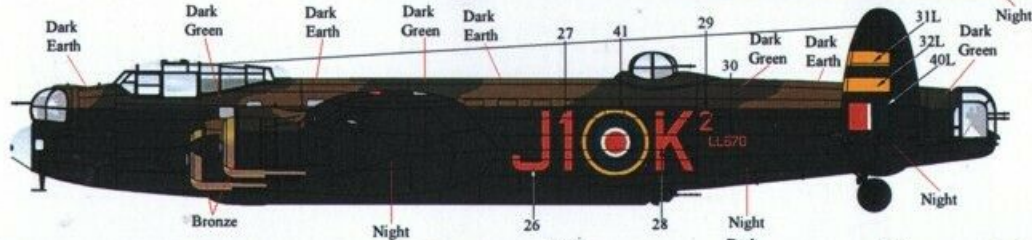

Modellers Note:
This B.Mk.II had the larger bombardier blister glazing, had spinner hub covers fitted and had the bulged bomb bay with the ventral FN64 turret.

Avro Lancaster B.Mk.II, DS708 'EQ.G', 'Goose/Miss Kingsville' of 408 'Goose' Squadron, RCAF based at RAF Linton-on Ouse, June, 1944.

Modellers Note:
This B.Mk.II had the larger bombardier blister glazing, had spinner hub covers fitted and had the bulged bomb bay with the ventral FN64 turret.