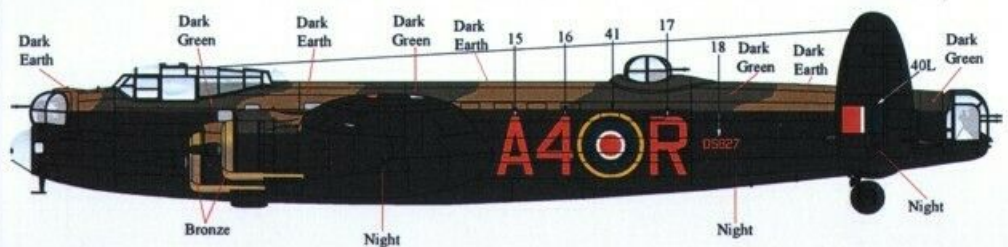

Modellers Note:
This B.Mk.II had the larger bombardier blister glazing but no spinner hub covers fitted.

Avro Lancaster B.Mk.II, DS827, 'A4.R', of 'C Flight', 115 Squadron, RAF, based at RAF East Wretham, March, 1943.