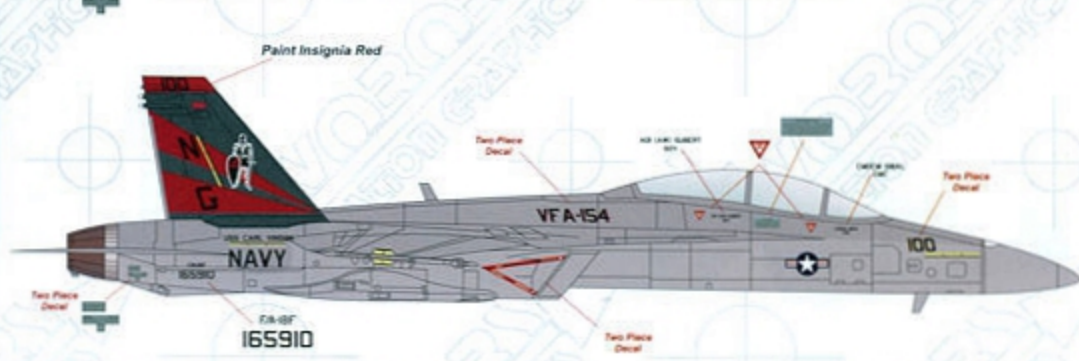

WHAT'S OUT THERE?

Decals sized to Revell "E" and Hasegawa "F"
1/48 Revell Germany F/A-18E/F Super Hornet
1/48 Hasegawa F/A-18E/F Super Hornet

Wingtip launch rails are FS36375
top and bottom.

FS33613
Testors MM 1705
Humbrol HU60
Gunze Sangyo H327
Xtracrylics NA