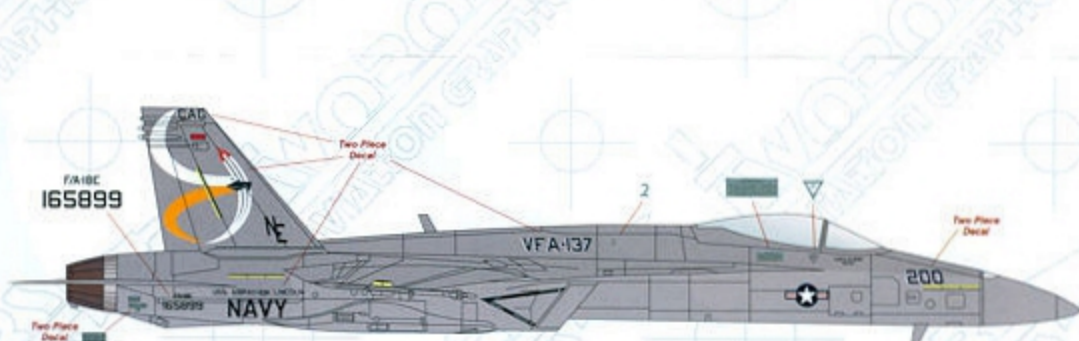

WHAT'S OUT THERE?

Decals sized to Revell "E" and Hasegawa "F"
1/48 Revell Germany F/A-18E/F Super Hornet
1/48 Hasegawa F/A-18E/F Super Hornet

Wingtip launch rails are FS36375
top and bottom.

FS33613
Testors MM 1705
Humbrol HU60
Gunze Sangyo H327
Xtracrylics NA