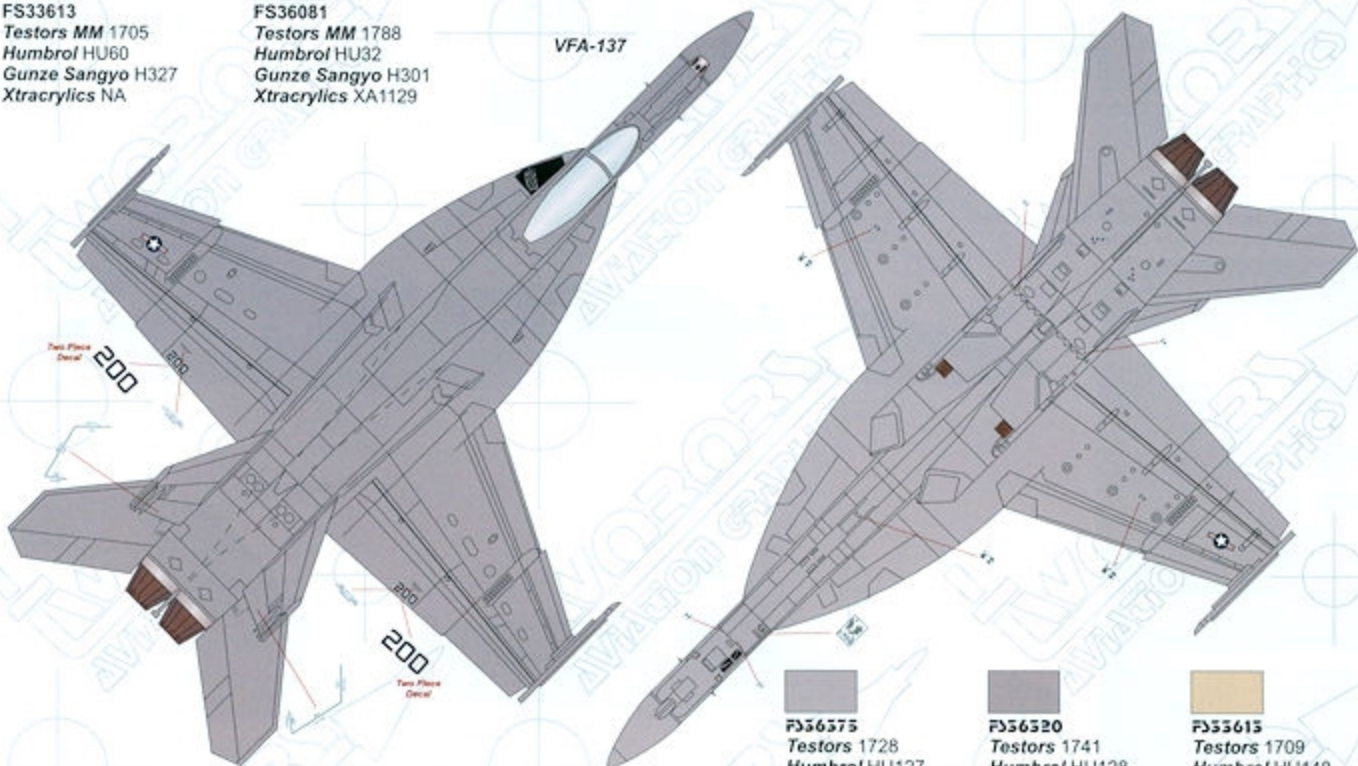

Wingtip launch rails are FS36375
top and bottom.

FS33613
Testors MM 1705
Humbrol HU60
Gunze Sangyo H327
Xtracrylics NA

FS36081
Testors MM 1788
Humbrol HU32
Gunze Sangyo H301
Xtracrylics XA1129

VFA-137

FS36575

Testors 1728
Humbrol HU127
Gunze Sangyo H308
Xtracolor X136

FS36520

Testors 1741
Humbrol HU128
Gunze Sangyo H307
Xtracolor X135

FS35615

Testors 1709
Humbrol HU148
Gunze Sangyo H318
Xtracolor X107

VFA-154