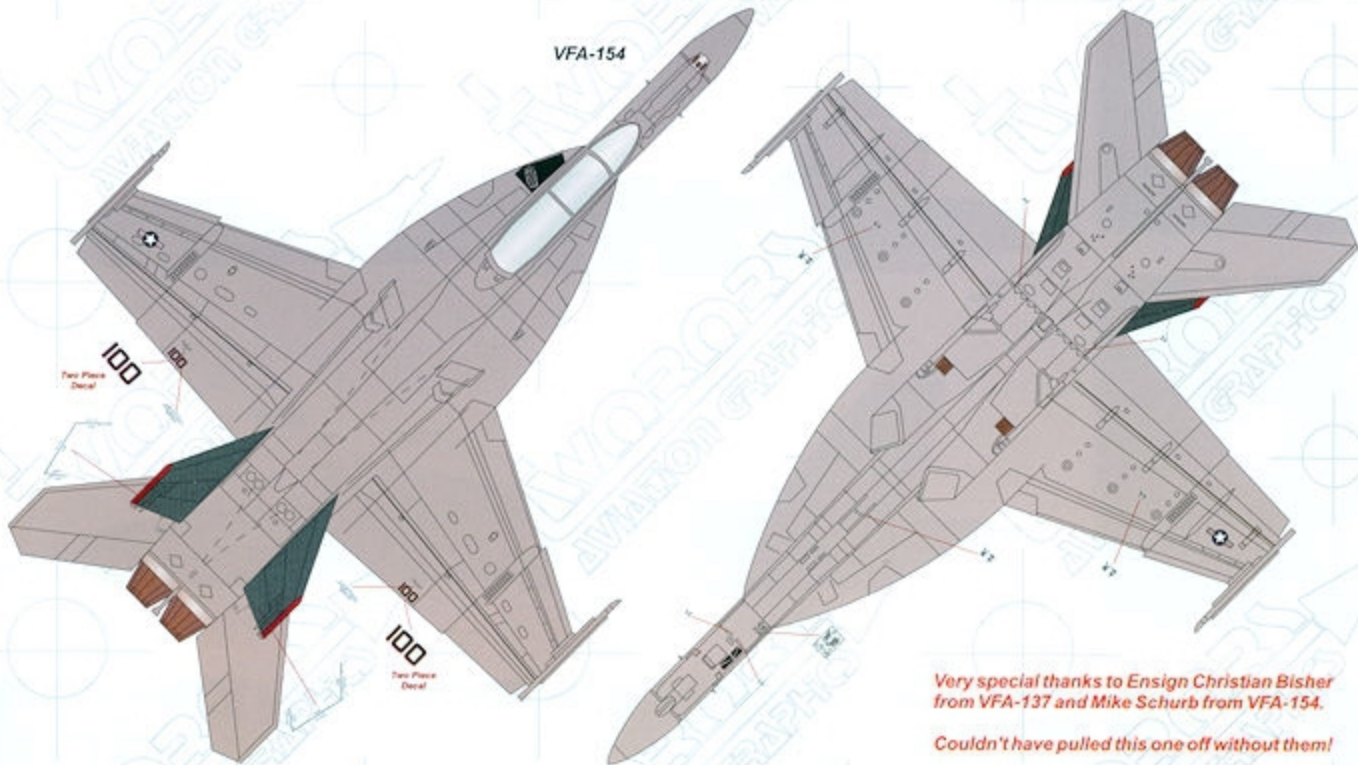

Very special thanks to Ensign Christian Bisher
from VFA-137 and Mike Schurb from VFA-154.

Couldn't have pulled this one off without them!

Twobobs' goal is to provide you with the most thoroughly researched decals that money can buy. We go beyond using traditional reference resources and many times speak with the actual aircrews and maintainers of our subject matter. Being modelers ourselves, we understand that there is no substitute for this painstaking research and we are proud to offer, what we feel, are the best decals on the market. If you have any subject matter that you feel should be the next Twobobs creation, let us know. We'll be happy to listen to any and all customer input.