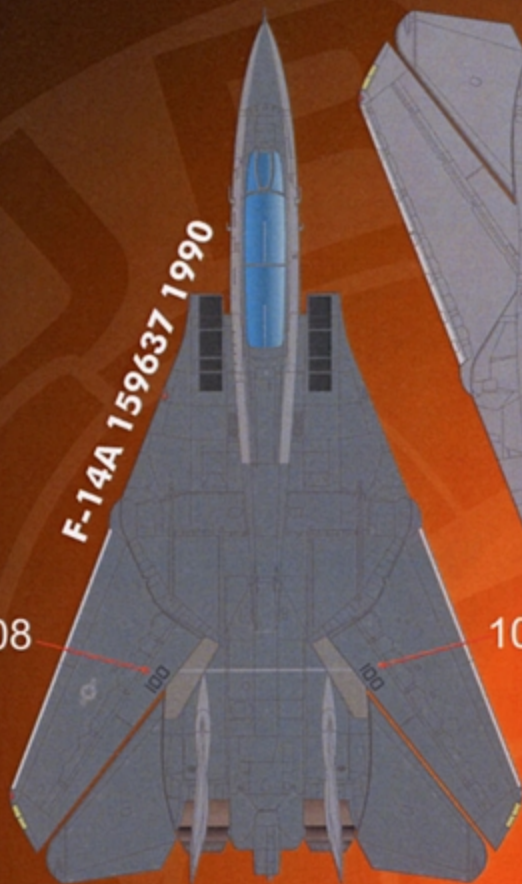

F-14A 159833
VF-114
1992

FS 16440 **FS 36375** **FS 36320** **FS 35237**

F-14A 162598
VF-114
1992

**NOTE-DECAL NUMBERS WITH AN "*" INDICATE REPEATED PLACEMENT ON THE RIGHT SIDE / DECAL NUMBERS MARKED IN () INDICATE PLACEMENT ON THE RIGHT SIDE.

HELMET MARKINGS

BRIAN PLESCIA

FS 16440

FS 36375

FS 36320

FS 35237

F-14A 159637 1990

108

108

F-14A 161615 1991

129

129

F-14A 161609 1991

4

4

F-14A 161603 1991