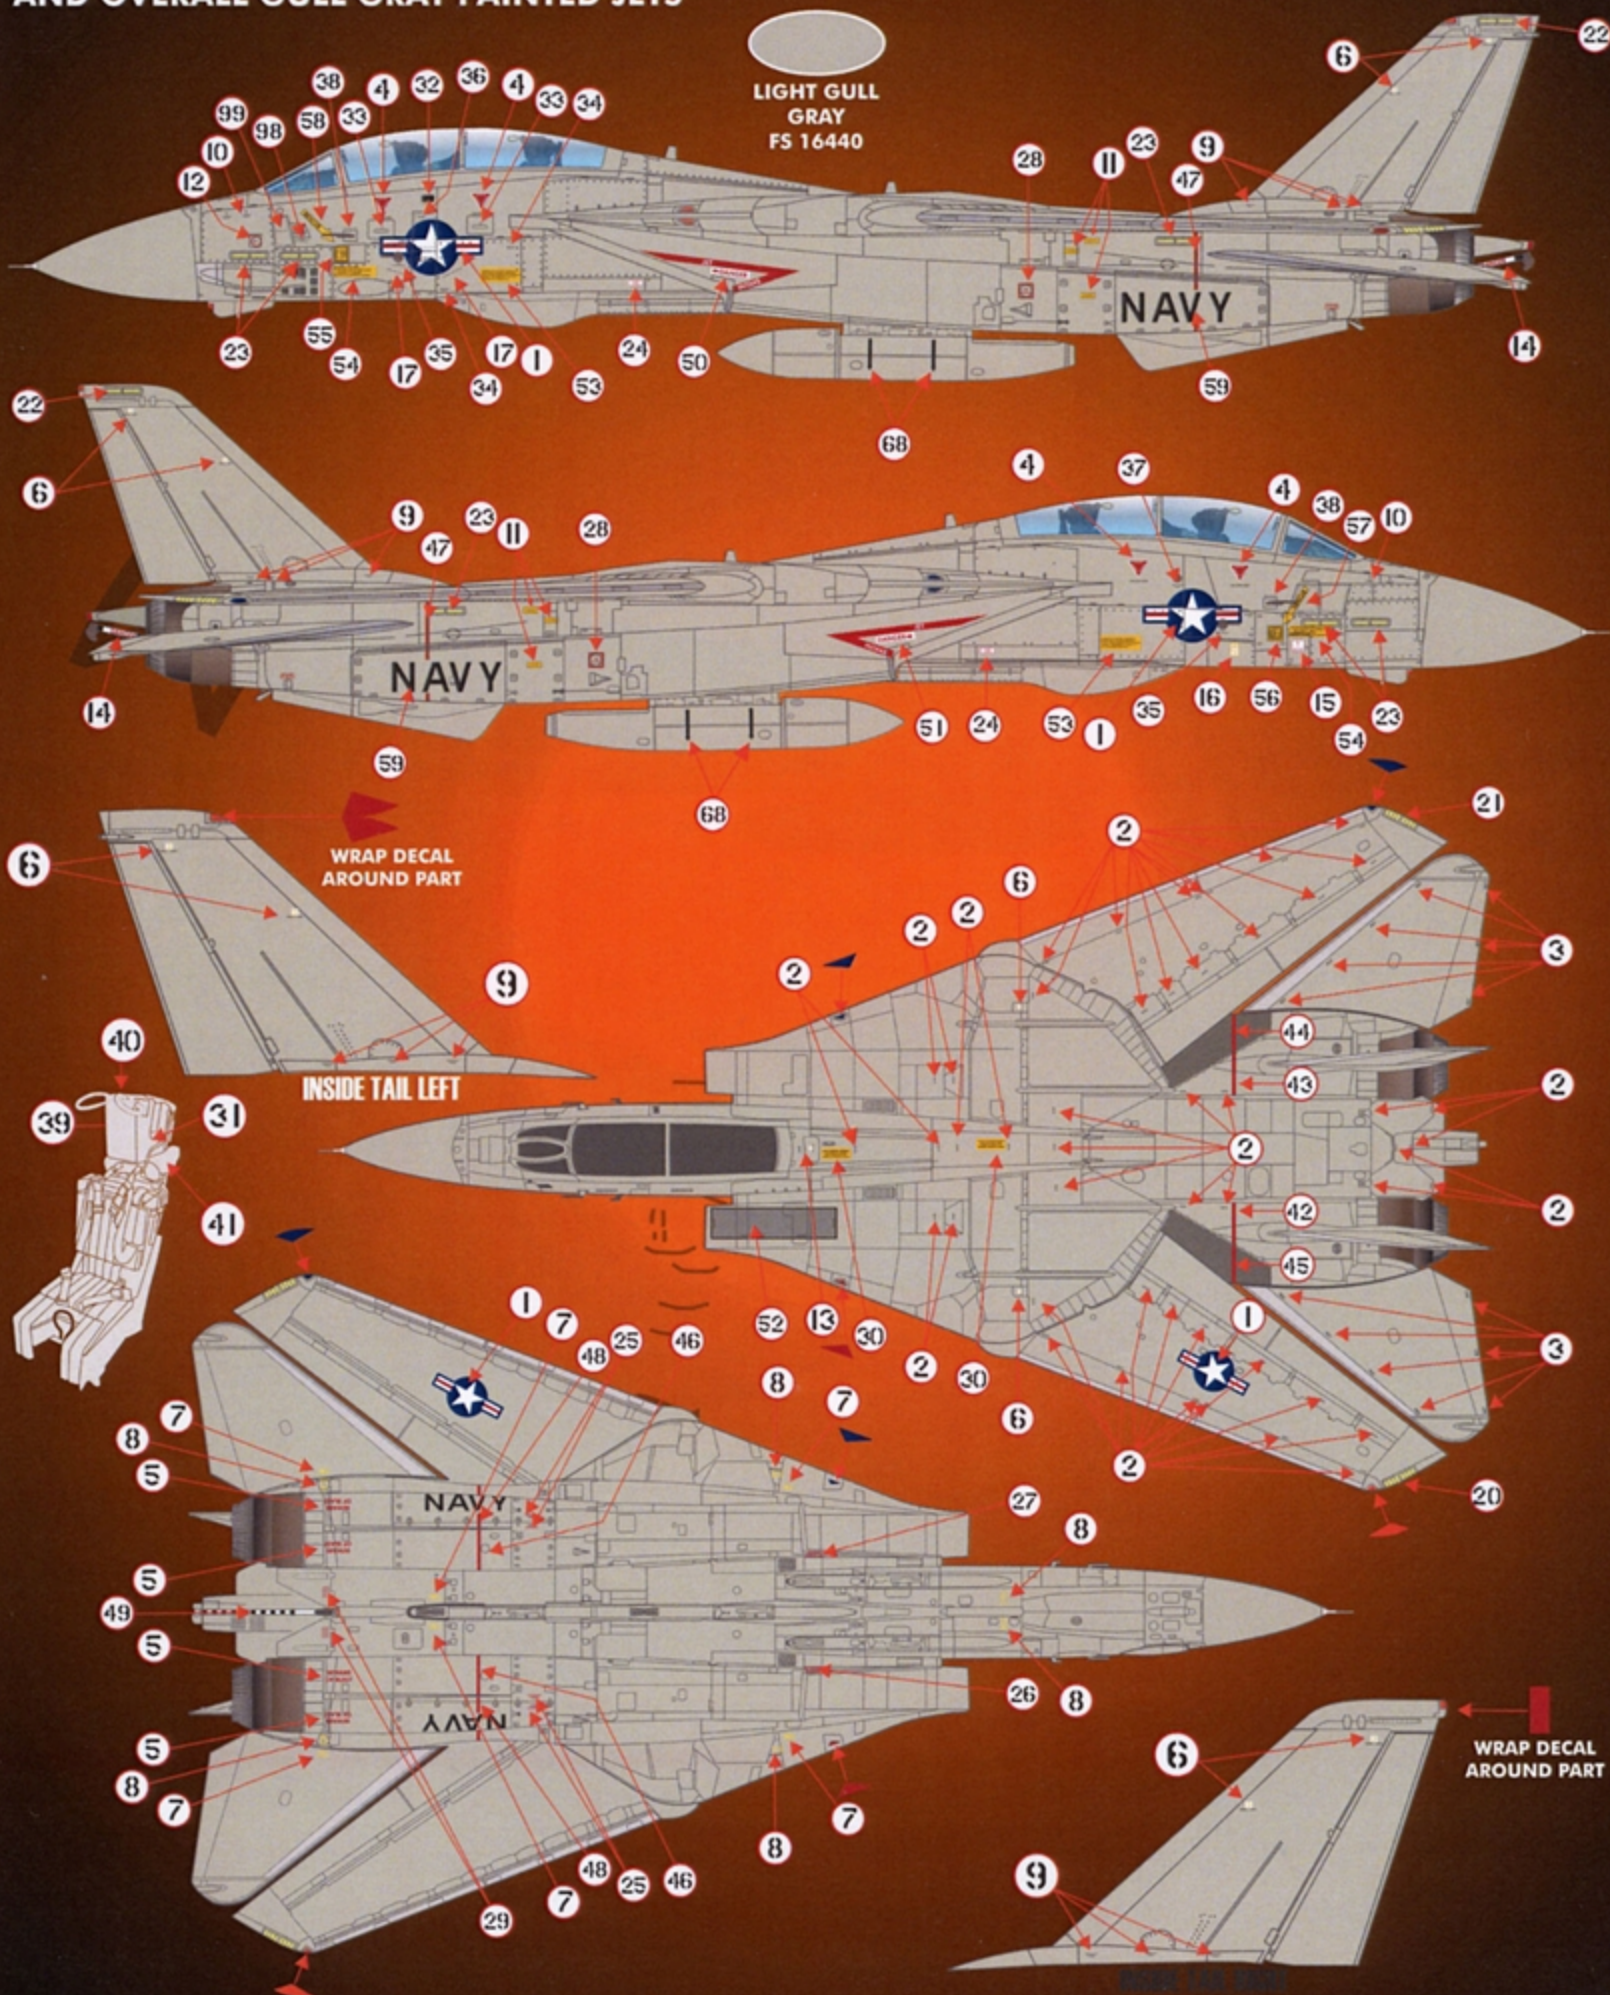

STENCIL AND DATA PLACEMENT FOR GULL GRAY OVER WHITE AND OVERALL GULL GRAY PAINTED JETS

LIGHT GULL
GRAY
FS 16440