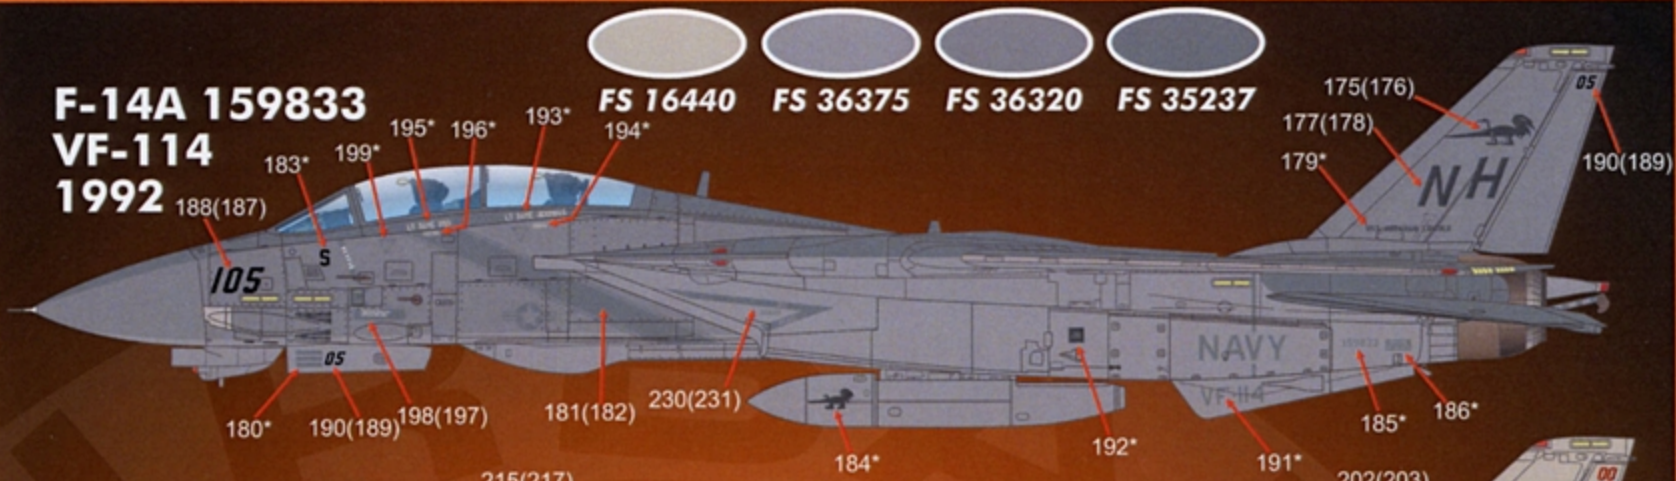

F-14A 159852
USS KITTYHAWK
1976

F-14A 159862
USS KITTYHAWK
1976

F-14A 159825
USS ENTERPRISE
1984

F-14A 159864
USS ENTERPRISE
1988

F-14A 159856
USS ENTERPRISE
1987

**NOTE-DECAL NUMBERS WITH AN "*" INDICATE REPEATED PLACEMENT ON THE RIGHT SIDE / DECAL NUMBERS MARKED IN () INDICATE PLACEMENT ON THE RIGHT SIDE.

 FS 16440 FS 17038 FS 36375 FS 36320 FS 35237

F-14A 159608
USS ENTERPRISE
1988

F-14A 159637
USS LINCOLN
1990

F-14A 161615
USS LINCOLN
1991

F-14A 161609
USS LINCOLN
1991

F-14A 161603
USS LINCOLN
1991

**NOTE-DECAL NUMBERS WITH AN "*" INDICATE REPEATED PLACEMENT ON THE RIGHT SIDE / DECAL NUMBERS MARKED IN () INDICATE PLACEMENT ON THE RIGHT SIDE.

F-14A 159833
VF-114
1992

FS 16440 **FS 36375** **FS 36320** **FS 35237**

F-14A 162598
VF-114
1992

**NOTE-DECAL NUMBERS WITH AN "*" INDICATE REPEATED PLACEMENT ON THE RIGHT SIDE / DECAL NUMBERS MARKED IN () INDICATE PLACEMENT ON THE RIGHT SIDE.