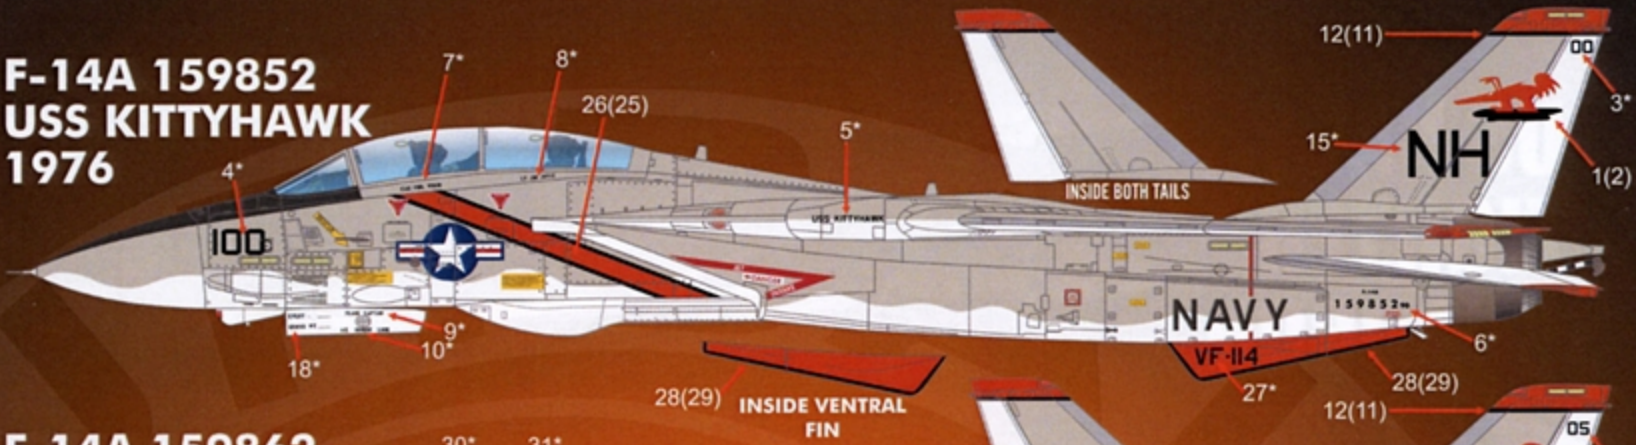

F-14A 159862
USS KITTYHAWK
1976

- FS 16440
- FS 17875
- FS 37038
- FS 12197
- FS 36375
- FS 36320
- FS 35237

F-14A 159852
USS KITTYHAWK
1976