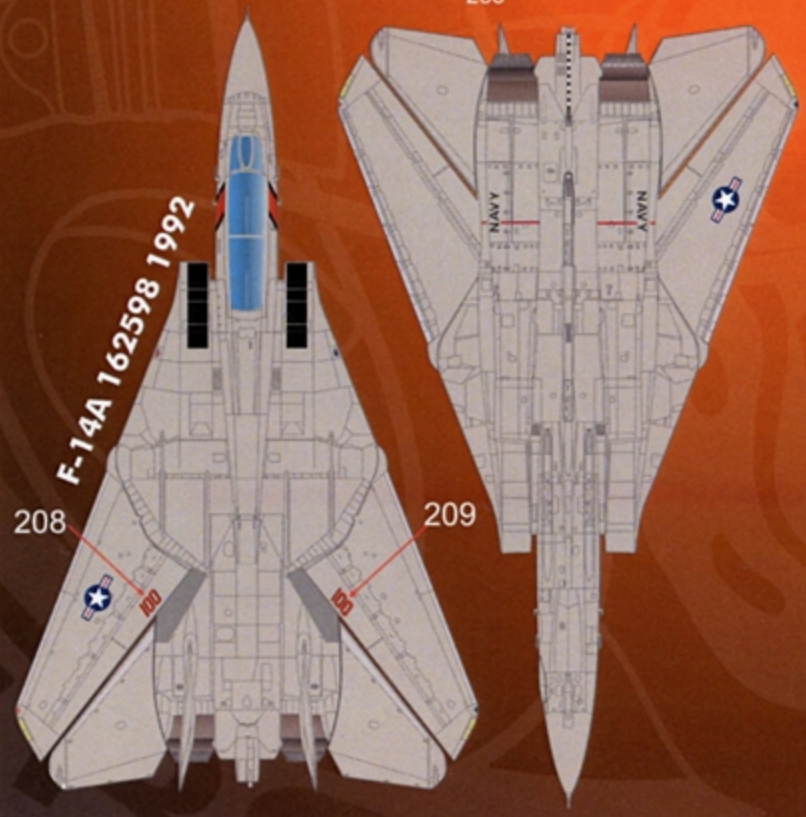

F-14A 159833
VF-114
1992

FS 16440 **FS 36375** **FS 36320** **FS 35237**

F-14A 162598
VF-114
1992

**NOTE-DECAL NUMBERS WITH AN "*" INDICATE REPEATED PLACEMENT ON THE RIGHT SIDE / DECAL NUMBERS MARKED IN ( ) INDICATE PLACEMENT ON THE RIGHT SIDE.

HELMET MARKINGS

BRIAN PLESCIA