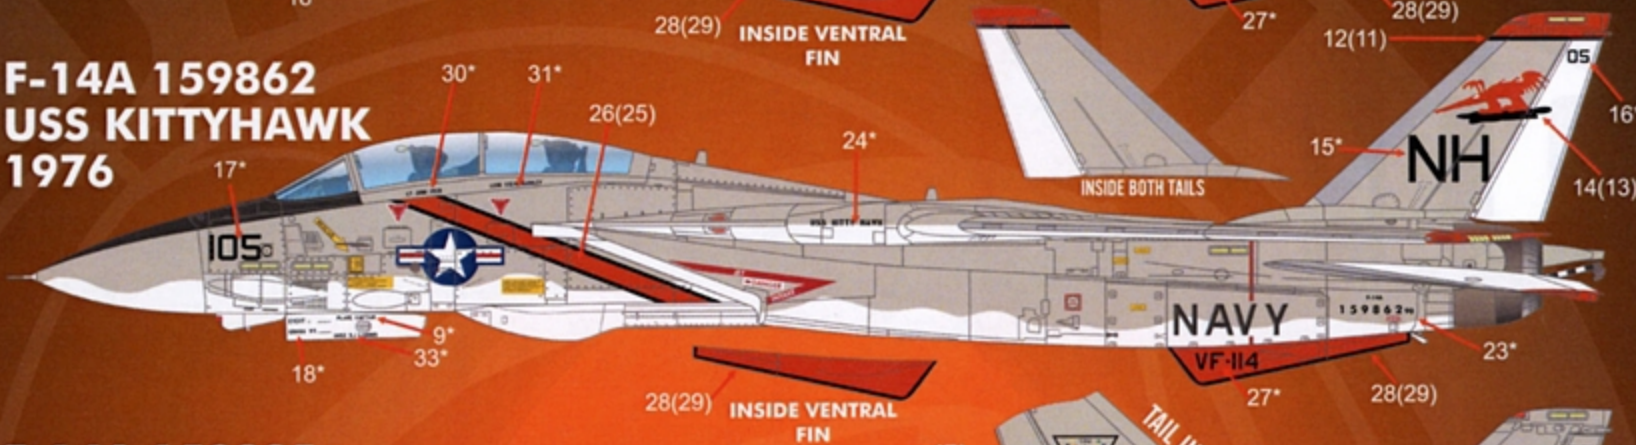

FURBALL
 ★★ AERO-DESIGN ★★
 DETAIL & SCALE

COLORS AND MARKINGS OF US NAVY TOMCATS PART XI

F/D&S-4820

US NAVY FIGHTER SQUADRON 114

**OPTIONS FOR
 TWELVE F-14As**

**DECALS SIZED
 FOR THE
 TAMIYA KIT**

DECALS PRINTED BY

F-14A 159852
USS KITTYHAWK
1976

F-14A 159862
USS KITTYHAWK
1976

F-14A 159825
USS ENTERPRISE
1984

F-14A 159864
USS ENTERPRISE
1988

F-14A 159856
USS ENTERPRISE
1987

**NOTE-DECAL NUMBERS WITH AN "*" INDICATE REPEATED PLACEMENT ON THE RIGHT SIDE / DECAL NUMBERS MARKED IN () INDICATE PLACEMENT ON THE RIGHT SIDE.

 FS 16440 FS 17038 FS 36375 FS 36320 FS 35237

F-14A 159608
USS ENTERPRISE
1988

F-14A 159637
USS LINCOLN
1990

F-14A 161615
USS LINCOLN
1991

F-14A 161609
USS LINCOLN
1991

F-14A 161603
USS LINCOLN
1991

**NOTE-DECAL NUMBERS WITH AN "*" INDICATE REPEATED PLACEMENT ON THE RIGHT SIDE / DECAL NUMBERS MARKED IN () INDICATE PLACEMENT ON THE RIGHT SIDE.