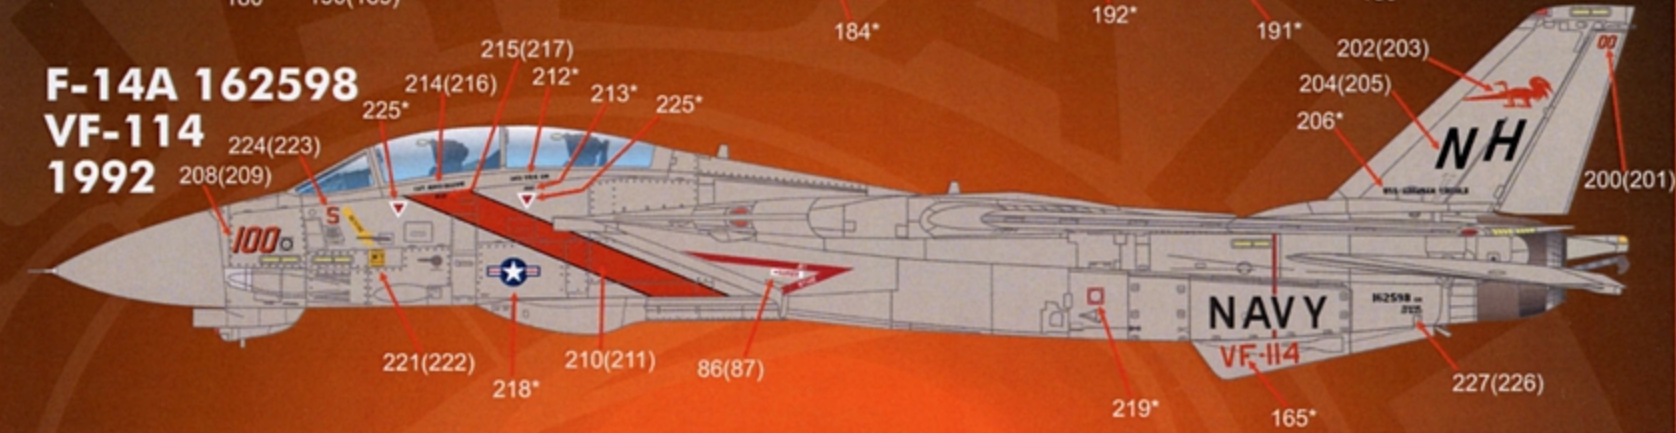

 FS 16440 FS 17038 FS 36375 FS 36320 FS 35237

F-14A 159608
USS ENTERPRISE
1988

F-14A 159637
USS LINCOLN
1990

F-14A 161615
USS LINCOLN
1991

F-14A 161609
USS LINCOLN
1991

F-14A 161603
USS LINCOLN
1991

**NOTE-DECAL NUMBERS WITH AN "*" INDICATE REPEATED PLACEMENT ON THE RIGHT SIDE / DECAL NUMBERS MARKED IN () INDICATE PLACEMENT ON THE RIGHT SIDE.

F-14A 159833
VF-114
1992

FS 16440 **FS 36375** **FS 36320** **FS 35237**

F-14A 162598
VF-114
1992

**NOTE-DECAL NUMBERS WITH AN "*" INDICATE REPEATED PLACEMENT ON THE RIGHT SIDE / DECAL NUMBERS MARKED IN () INDICATE PLACEMENT ON THE RIGHT SIDE.