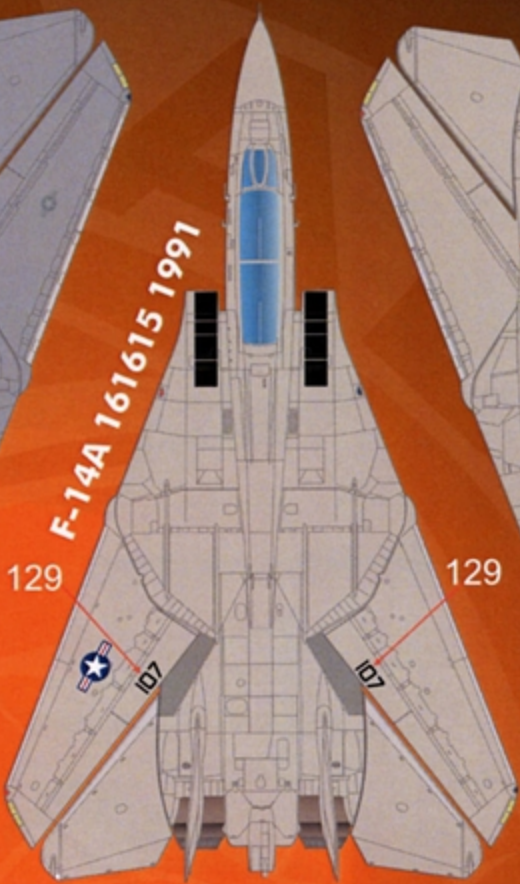

F-14A 159833
VF-114
1992

FS 16440 **FS 36375** **FS 36320** **FS 35237**

F-14A 162598
VF-114
1992

**NOTE-DECAL NUMBERS WITH AN "*" INDICATE REPEATED PLACEMENT ON THE RIGHT SIDE / DECAL NUMBERS MARKED IN () INDICATE PLACEMENT ON THE RIGHT SIDE.

HELMET MARKINGS

BRIAN PLESCIA

FS 16440

FS 36375

FS 36320

FS 35237

F-14A 159637 1990

108

108

F-14A 161615 1991

129

129

F-14A 161609 1991

4

4

F-14A 161603 1991