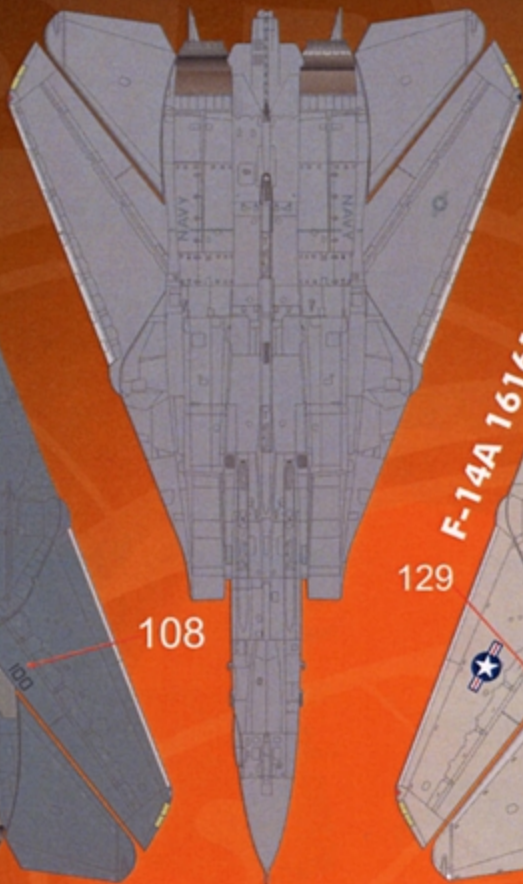

F-14A 159833
VF-114
1992

FS 16440 **FS 36375** **FS 36320** **FS 35237**

F-14A 162598
VF-114
1992

**NOTE-DECAL NUMBERS WITH AN "*" INDICATE REPEATED PLACEMENT ON THE RIGHT SIDE / DECAL NUMBERS MARKED IN () INDICATE PLACEMENT ON THE RIGHT SIDE.

HELMET MARKINGS

BRIAN PLESCIA

FS 16440

FS 36375

FS 36320

FS 35237

F-14A 159637 1990

108

108

F-14A 161615 1991

129

129

F-14A 161609 1991

4

4

F-14A 161603 1991