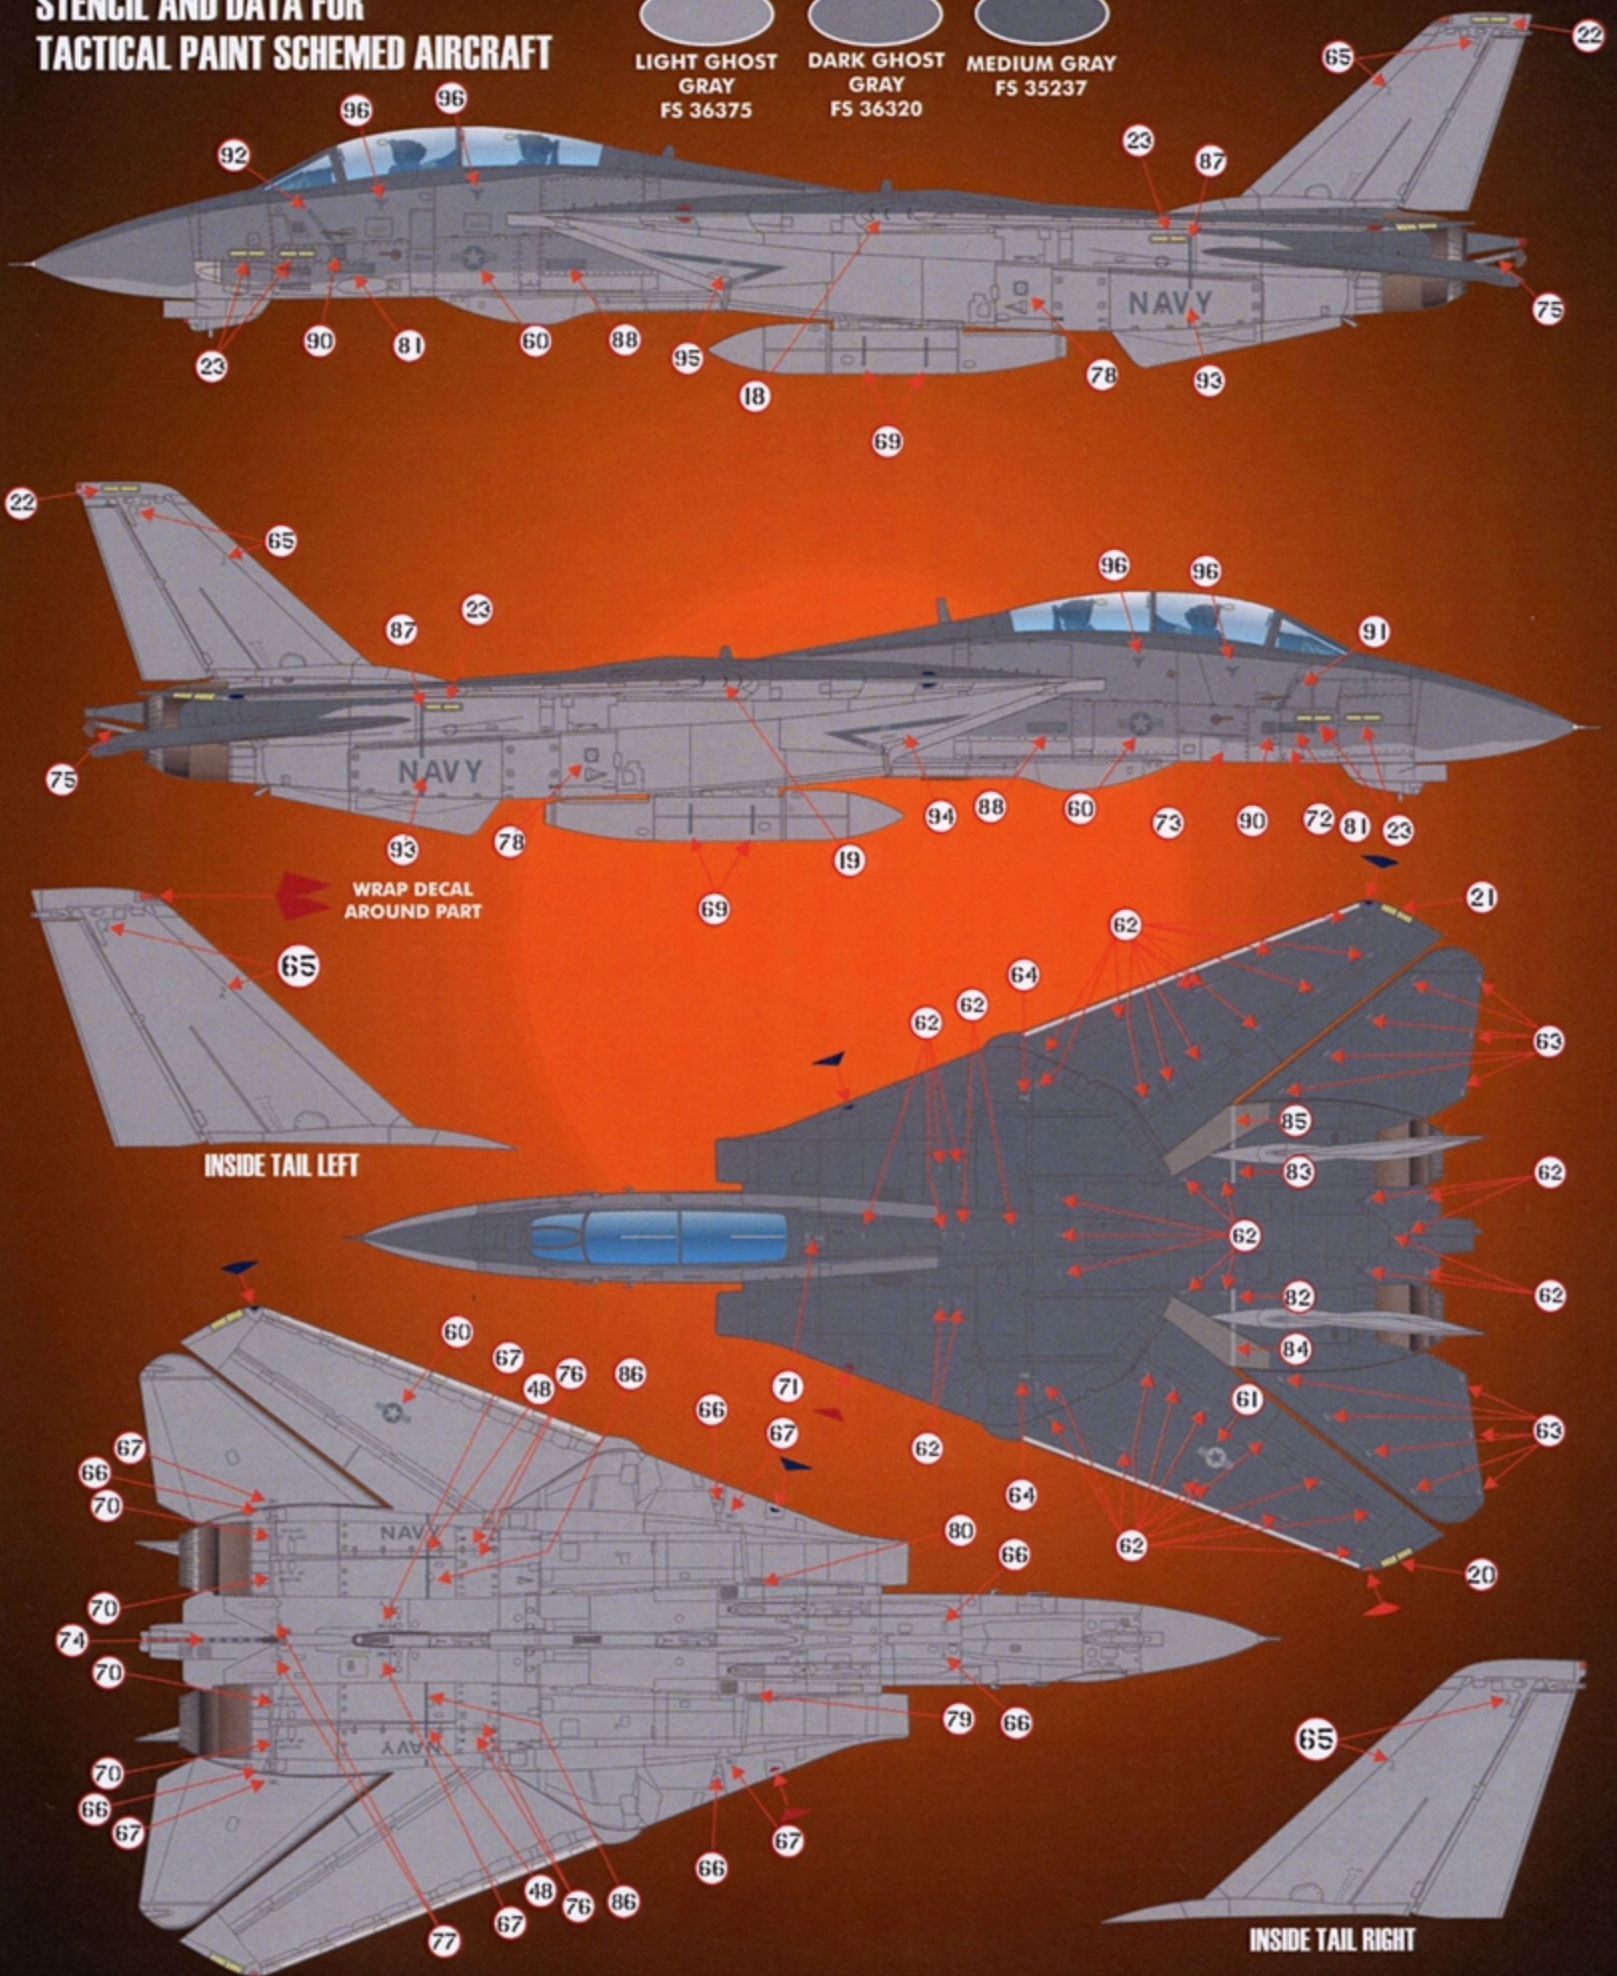

STENCIL AND DATA FOR TACTICAL PAINT SCHEMED AIRCRAFT

- LIGHT GHOST GRAY
  FS 36375
- DARK GHOST GRAY
  FS 36320
- MEDIUM GRAY
  FS 35237

INSIDE TAIL LEFT

INSIDE TAIL RIGHT