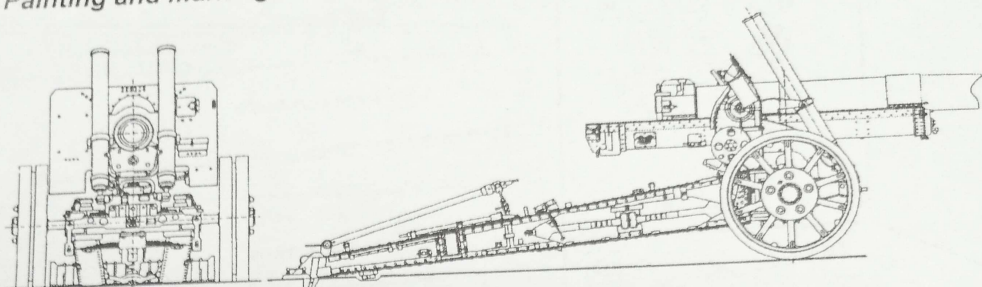

Painting and markings.

122mm A-19 heavy gun. Red Army 1941. Overall 4BO (khaki-green).
122мм пушка А-19 Красной Армии, 1941. 4БО.