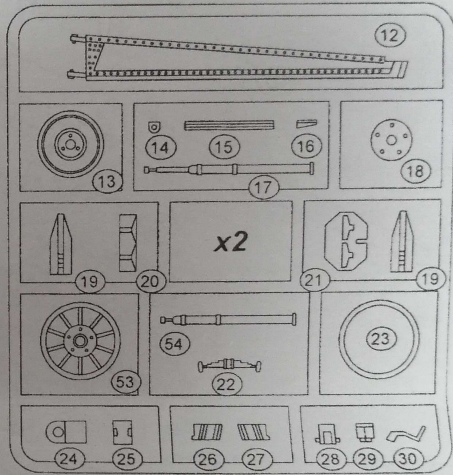

A-19

Soviet WW2 122mm heavy gun

1/72 scale
Plastic model kit.
cat. #72228

Parts

Check for historical photos of this gun and other vehicles, detailed descriptions of other ACE kits, new products and more at:
<http://www.acemodel.com.ua>

Made in Ukraine by ACE. Copyright 2006.

Painting and markings.

122mm A-19 heavy gun. Red Army 1941. Overall 4BO (khaki-green).
122мм пушка А-19 Красной Армии, 1941. 4БО.

122mm A-19 heavy gun. Red Army Winter 1942/43. Whitewash over 4BO (khaki-green).
122мм пушка А-19 Красной Армии, зима 1942/43. Извѣстка поверх 4БО.

□ -ochre (yellow-brown)

■ -4BO (khaki-green)

122mm A-19 heavy gun. Red Army. Kursk 1943.
122мм пушка А-19 Красной Армии, район Курского выступа, 1943.