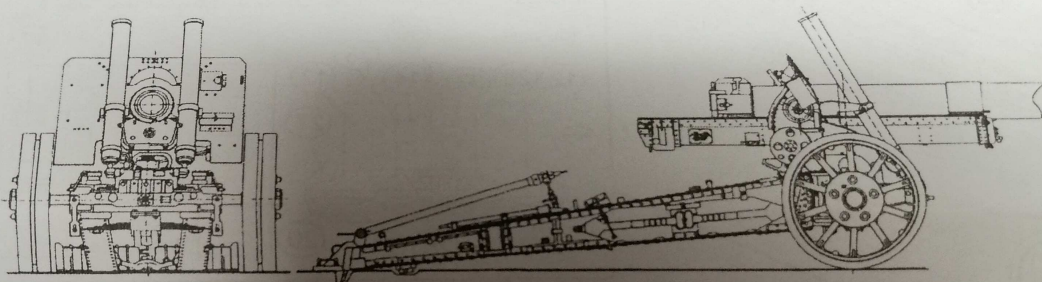

A-19

Soviet WW2 122mm heavy gun

1/72 scale
Plastic model kit.
cat. #72228

Parts

Check for historical photos of this gun and other vehicles, detailed descriptions of other ACE kits, new products and more at:
<http://www.acemodel.com.ua>

Made in Ukraine by ACE. Copyright 2006.

Painting and markings.

122mm A-19 heavy gun. Red Army 1941. Overall 4BO (khaki-green).
122мм пушка А-19 Красной Армии, 1941. 4БО.

122mm A-19 heavy gun. Red Army Winter 1942/43. Whitewash over 4BO (khaki-green).
122мм пушка А-19 Красной Армии, зима 1942/43. Извѣстка поверх 4БО.

□ -ochre (yellow-brown)

■ -4BO (khaki-green)

122mm A-19 heavy gun. Red Army. Kursk 1943.
122мм пушка А-19 Красной Армии, район Курского выступа, 1943.