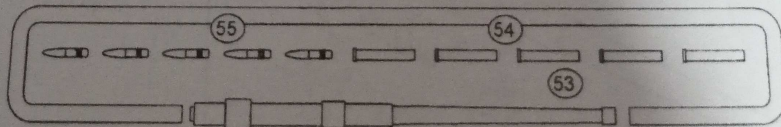

A-19

Soviet WW2 122mm heavy gun

1/72 scale
Plastic model kit.
cat. #72228

Parts

Check for historical photos of this gun and other vehicles, detailed descriptions of other ACE kits, new products and more at:
<http://www.acemodel.com.ua>