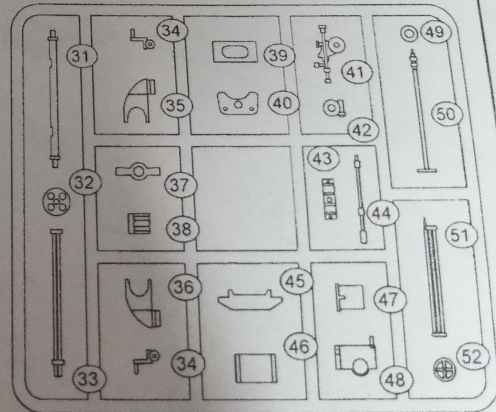

A-19

Soviet WW2 122mm heavy gun

1/72 scale
Plastic model kit.
cat. #72228

Parts

Check for historical photos of this gun and other vehicles, detailed descriptions of other ACE kits, new products and more at:
<http://www.acemodel.com.ua>

□ -ochre (yellow-brown)

■ -4BO (khaki-green)

122mm A-19 heavy gun. Red Army. Kursk 1943.
122мм пушка А-19 Красной Армии, район Курского выступа, 1943.