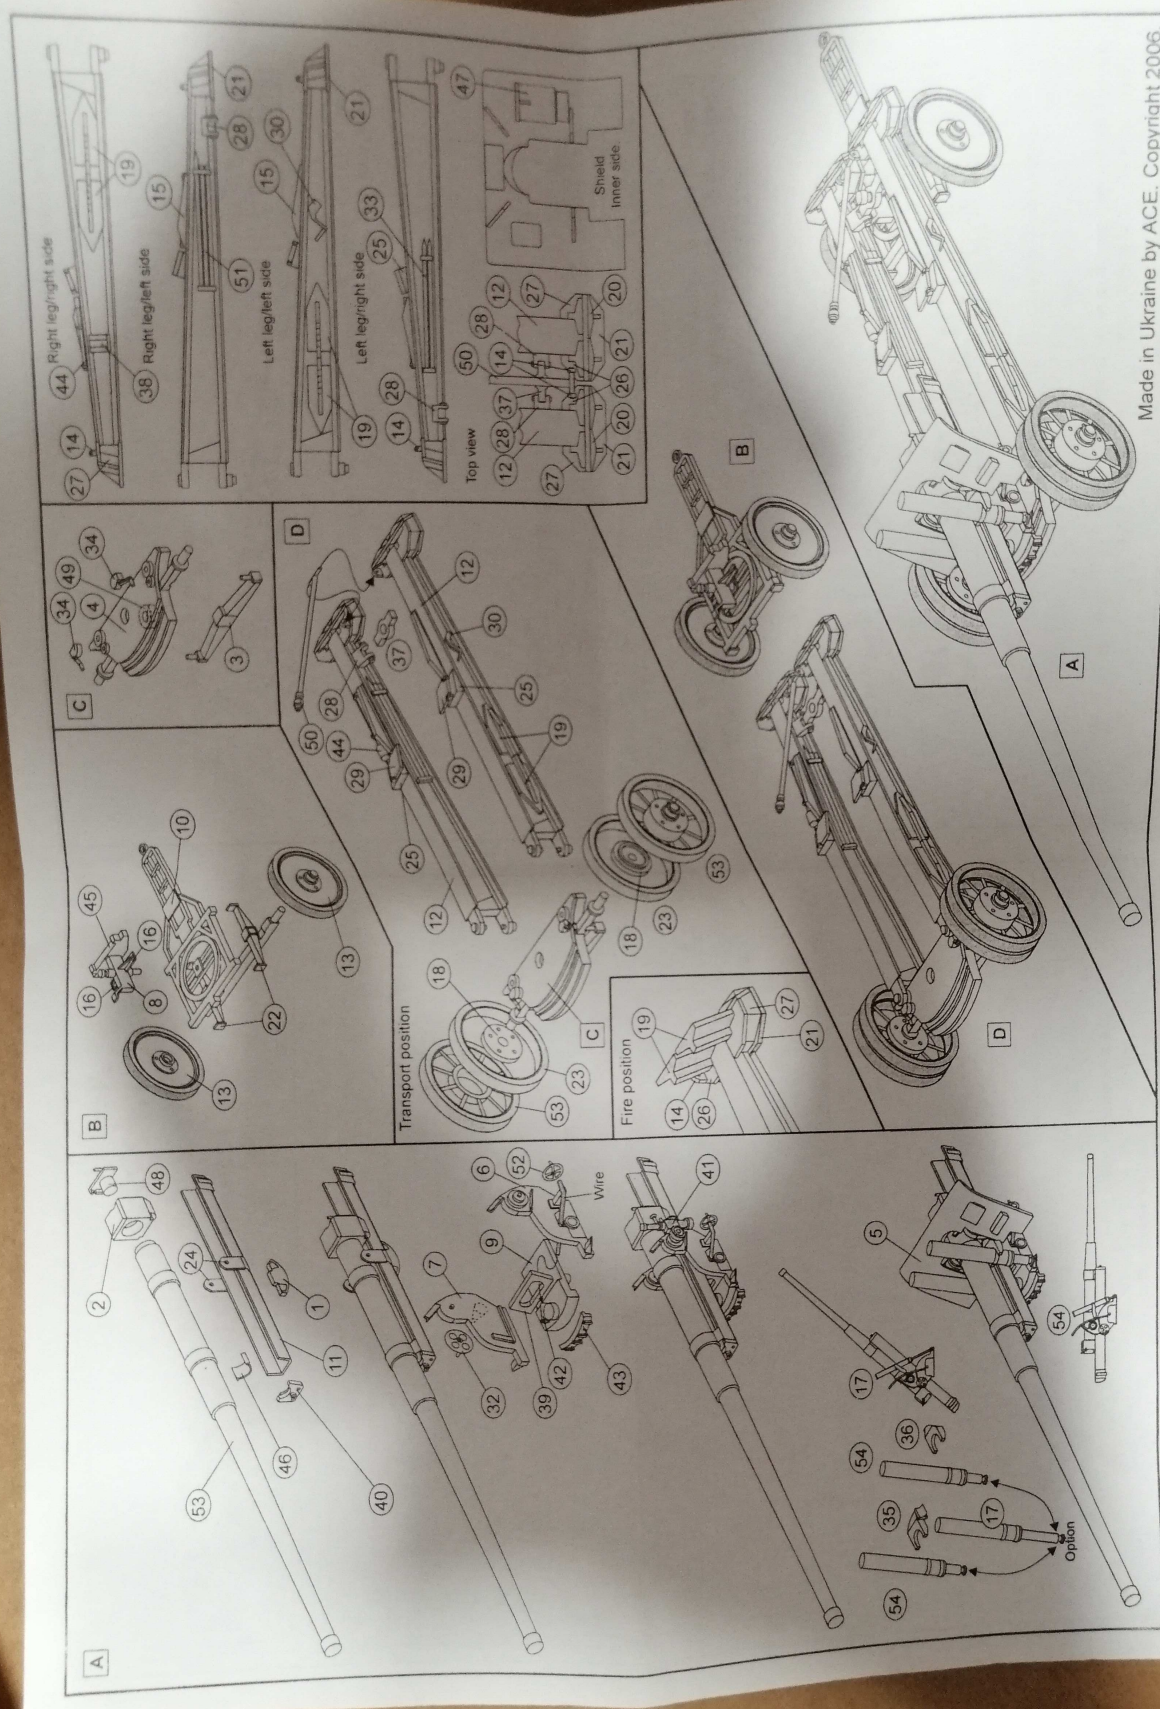

A-19

Soviet WW2 122mm heavy gun

1/72 scale
Plastic model kit.
cat. #72228

Parts

Check for historical photos of this gun and other vehicles, detailed descriptions of other ACE kits, new products and more at:
<http://www.acemodel.com.ua>

Made in Ukraine by ACE. Copyright 2006.

Painting and markings.

122mm A-19 heavy gun. Red Army 1941. Overall 4BO (khaki-green).
122мм пушка А-19 Красной Армии, 1941. 4БО.

122mm A-19 heavy gun. Red Army Winter 1942/43. Whitewash over 4BO (khaki-green).
122мм пушка А-19 Красной Армии, зима 1942/43. Извѣстка поверх 4БО.

□ -ochre (yellow-brown)

■ -4BO (khaki-green)

122mm A-19 heavy gun. Red Army. Kursk 1943.
122мм пушка А-19 Красной Армии, район Курского выступа, 1943.