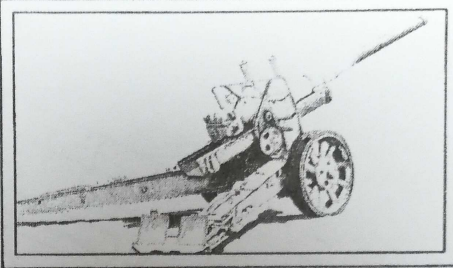

A-19

Soviet WW2 122mm heavy gun

1/72 scale
Plastic model kit.
cat. #72228

Parts

Check for historical photos of this gun and other vehicles, detailed descriptions of other ACE kits, new products and more at:
<http://www.acemodel.com.ua>

Made in Ukraine by ACE. Copyright 2006.

Painting and markings.

122mm A-19 heavy gun. Red Army 1941. Overall 4BO (khaki-green).
122мм пушка А-19 Красной Армии, 1941. 4БО.

122mm A-19 heavy gun. Red Army Winter 1942/43. Whitewash over 4BO (khaki-green).
122мм пушка А-19 Красной Армии, зима 1942/43. Извѣстка поверх 4БО.

□ -ochre (yellow-brown)

■ -4BO (khaki-green)

122mm A-19 heavy gun. Red Army. Kursk 1943.
122мм пушка А-19 Красной Армии, район Курского выступа, 1943.