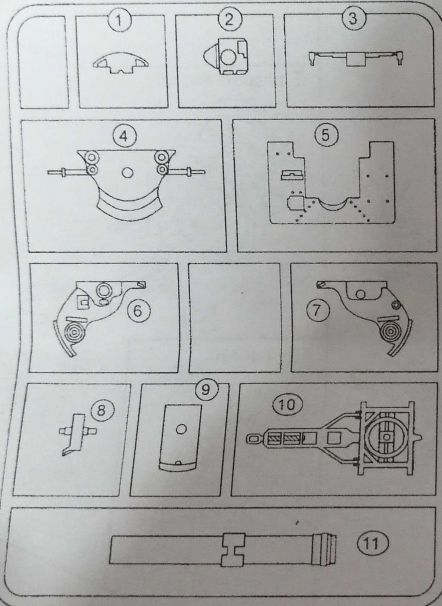

A-19

Soviet WW2 122mm heavy gun

1/72 scale
Plastic model kit.
cat. #72228

Parts

Check for historical photos of this gun and other vehicles, detailed descriptions of other ACE kits, new products and more at:
<http://www.acemodel.com.ua>

Made in Ukraine by ACE. Copyright 2006.

Painting and markings.

122mm A-19 heavy gun. Red Army 1941. Overall 4BO (khaki-green).
122мм пушка А-19 Красной Армии, 1941. 4БО.

122mm A-19 heavy gun. Red Army Winter 1942/43. Whitewash over 4BO (khaki-green).
122мм пушка А-19 Красной Армии, зима 1942/43. Извѣстка поверх 4БО.

□ -ochre (yellow-brown)

■ -4BO (khaki-green)

122mm A-19 heavy gun. Red Army. Kursk 1943.
122мм пушка А-19 Красной Армии, район Курского выступа, 1943.