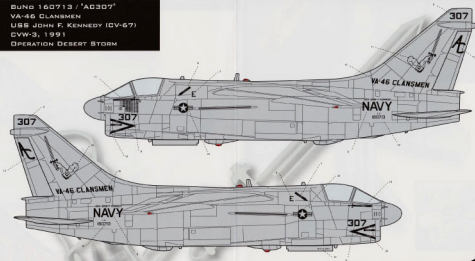

1/32
SCALE

VOUGHT A-7E CORSAIR II

BUNO 160713 / 'AC307'

VA-46 CLANSMEN

USS JOHN F. KENNEDY (CV-67)

CVW-3, 1991

OPERATION DESERT STORM

COLOR GUIDE

FLAT GUNZE GRAY (FS 3070)
All other

CANPRO
SERIES
CUSTOM GENERAL SCALE MODELS

P32-004

1/32
SCALE

P32-004

VOUGHT A-7E CORSAIR II

1/48 Corsair (1981) - Operation Desert Storm

Glue on top of
underside sheet
at

COLOR GUIDE

- FLAT GUNNY GRAY (FS 36170)
- All surfaces

SOURCES

Photographs, US Navy

RECOMMENDED KITS

Trumpeter 1/32 A-7E

CAMPro

SERIES