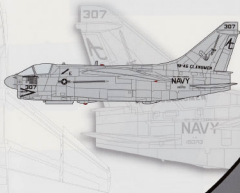

RECOMMENDED KITS

Trumpeter 1/32 A-7E

CAMPro

SERIES

CUSTOM AERONAUTICAL MINIATURES

www.camdecal.com