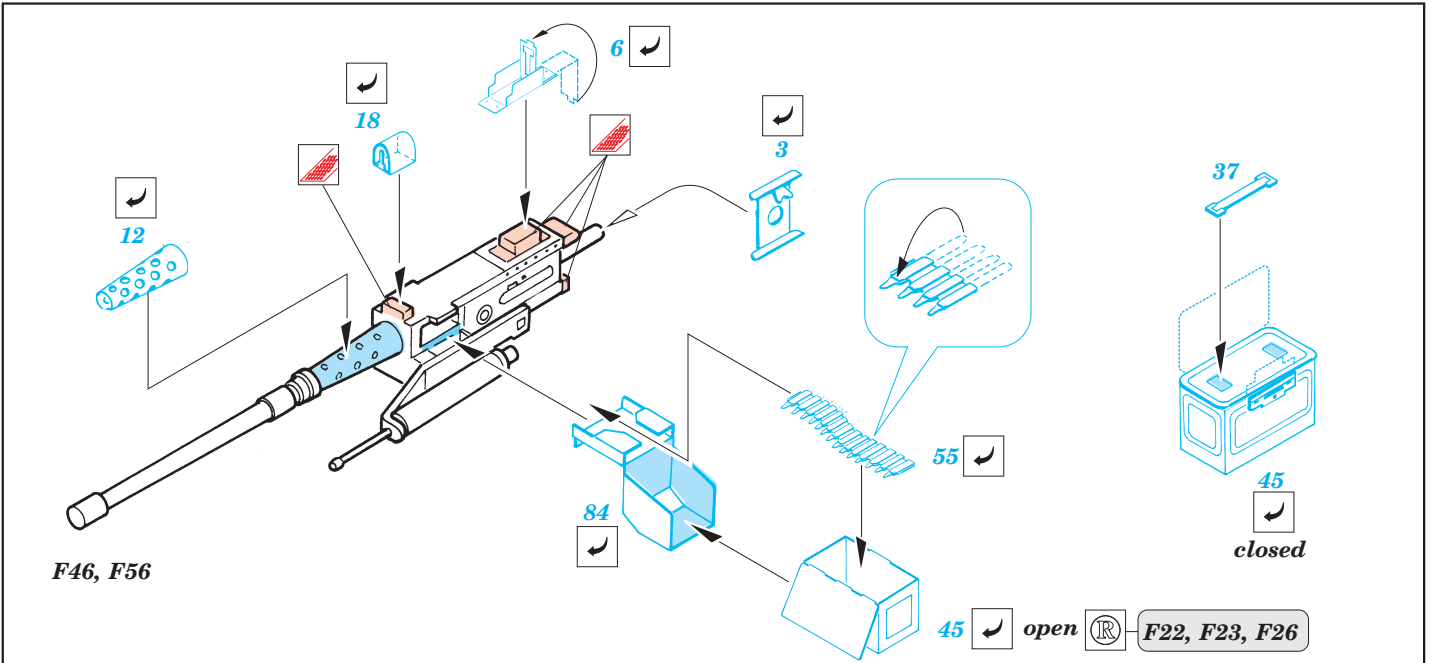

References :
Verlinden Publications, Warmachines No.6 - M1 Abrams
Squadron/Signal, Armor Number 26 - M1 Abrams
Concord No. 7502 - M1 Abrams