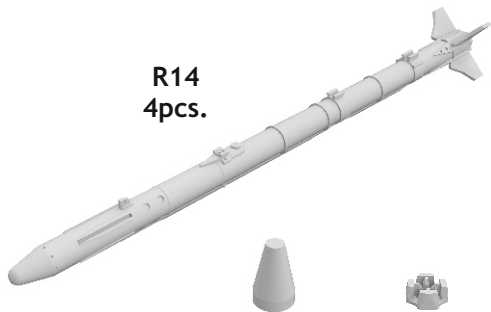

672 226 AIM-9X

eduard BRASSIN

1/72 scale

R14
4pcs.

R12 4pcs. R13 4pcs.

COLOURS

GSI Creos (GUNZE)			Mr.METAL COLOR	
AQUEOUS	Mr.COLOR		Mr.COLOR	
H 4	C 4	YELLOW	MC212	STAINLESS
H 8	C 8	SILVER	MC214	DARK IRON
H308	C308	GRAY	MC219	BRASS