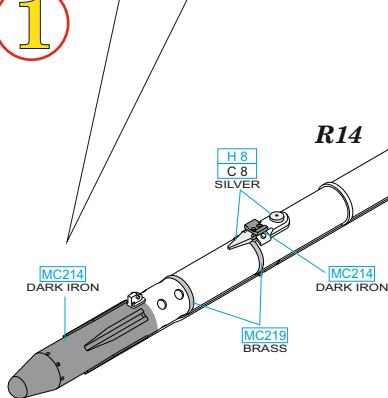

H 4
C 4
YELLOW

R12

H 308
C 308
GRAY

R13

MC214
DARK IRON

1

R14

MC214
DARK IRON

H 8
C 8
SILVER

MC219
BRASS

H 308
C 308
GRAY

MC214
DARK IRON

MC212
STAINLESS

H 308
C 308
GRAY

R13

2