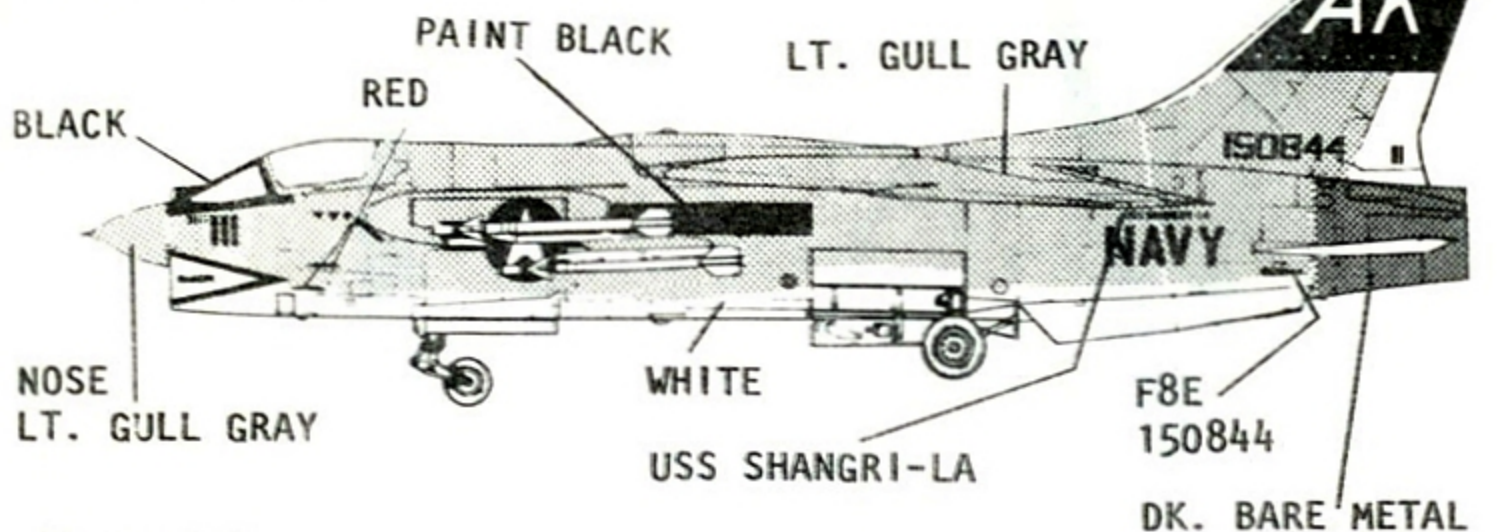

F8E 150844
 VF-13
 USS SHANGRI-LA

PAINT LEADING TO EDGE OF TAIL WHITE

F8J 150674
 VF-1944 "RED LIGHTNINGS"
 CVW-19 USS ORISKANY 1976
 CDR. BOB COFFEY

GULL GRAY - ALL UPPER SURFACE OF FUSELAGE, WINGS AND TAIL
 EXCEPTIONS LISTED ON WHITE.

WHITE - ALL UNDER SURFACES OF FUSELAGE AND WINGS,
 RUDDER, VENTRAL FINS, AILERONS, FLAPS, GEAR
 STRUTS, MISSILES AND AUX. FUEL TANKS.

BLACK - ANTI-GLARE PANEL

DK. BARE METAL - EXHAUST CONE