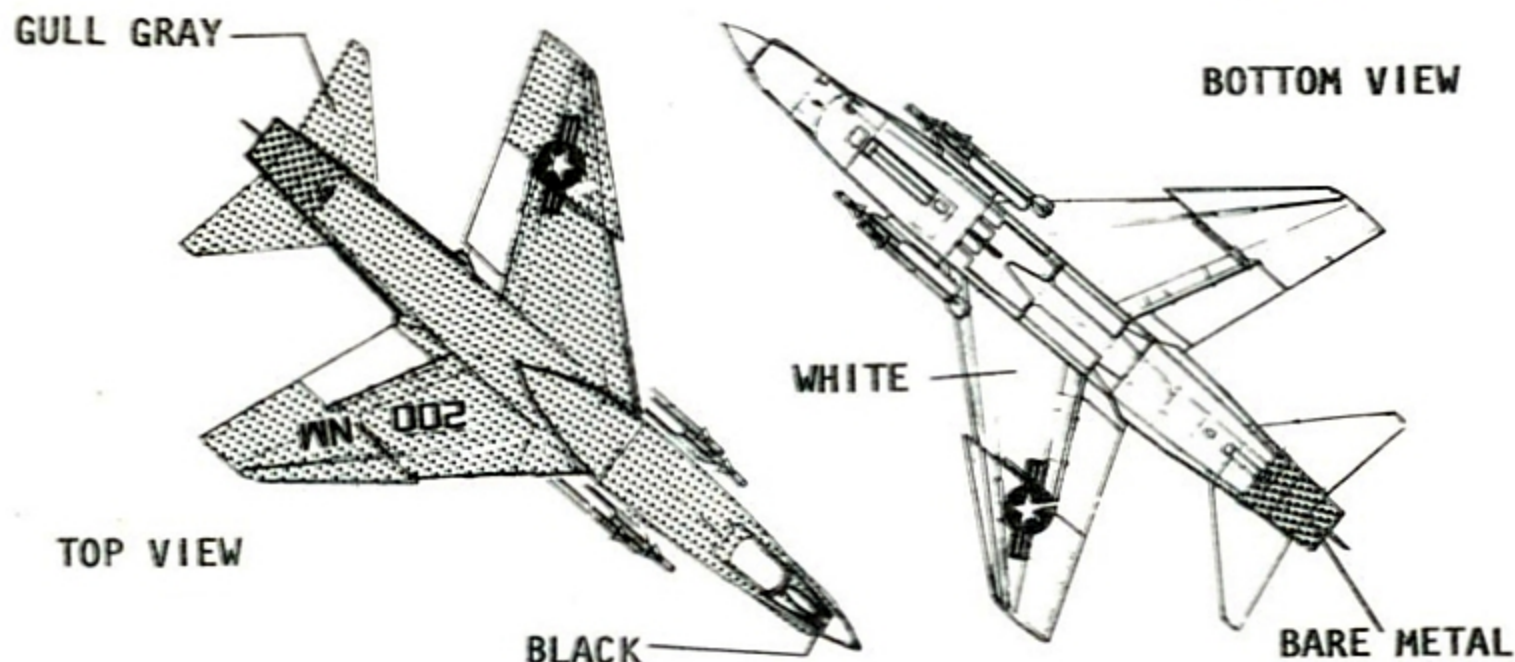

F8E 150844
 VF-13
 USS SHANGRI-LA

PAINT LEADING TO EDGE OF TAIL WHITE

F8J 150674
 VF-1944 "RED LIGHTNINGS"
 CVW-19 USS ORISKANY 1976
 CDR. BOB COFFEY

GULL GRAY - ALL UPPER SURFACE OF FUSELAGE, WINGS AND TAIL
 EXCEPTIONS LISTED ON WHITE.

WHITE - ALL UNDER SURFACES OF FUSELAGE AND WINGS,
 RUDDER, VENTRAL FINS, AILERONS, FLAPS, GEAR
 STRUTS, MISSILES AND AUX. FUEL TANKS.

BLACK - ANTI-GLARE PANEL

DK. BARE METAL - EXHAUST CONE