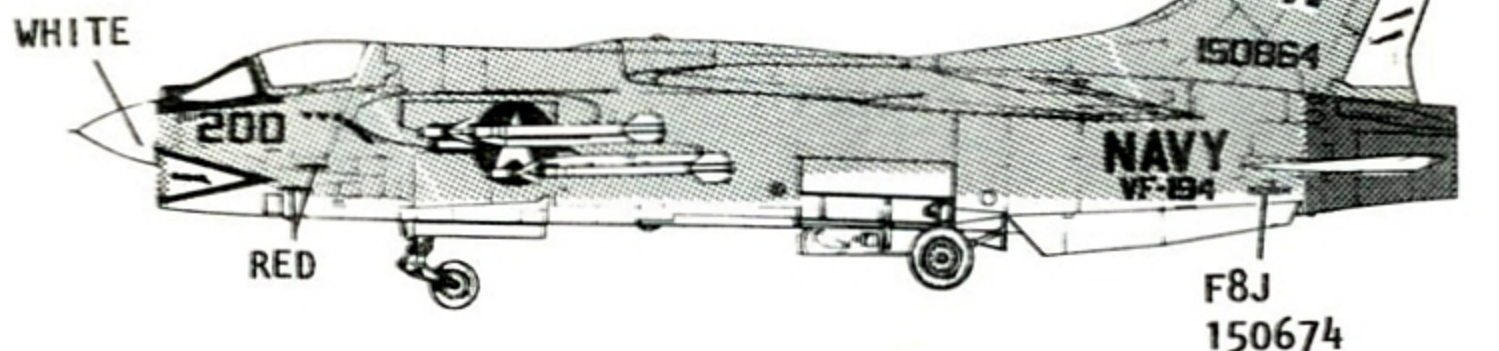

F8E 150844
 VF-13
 USS SHANGRI-LA

PAINT LEADING TO EDGE OF TAIL WHITE

F8J 150674
 VF-1944 "RED LIGHTNINGS"
 CVW-19 USS ORISKANY 1976
 CDR. BOB COFFEY

GULL GRAY - ALL UPPER SURFACE OF FUSELAGE, WINGS AND TAIL
 EXCEPTIONS LISTED ON WHITE.

WHITE - ALL UNDER SURFACES OF FUSELAGE AND WINGS,
 RUDDER, VENTRAL FINS, AILERONS, FLAPS, GEAR
 STRUTS, MISSILES AND AUX. FUEL TANKS.

BLACK - ANTI-GLARE PANEL

DK. BARE METAL - EXHAUST CONE