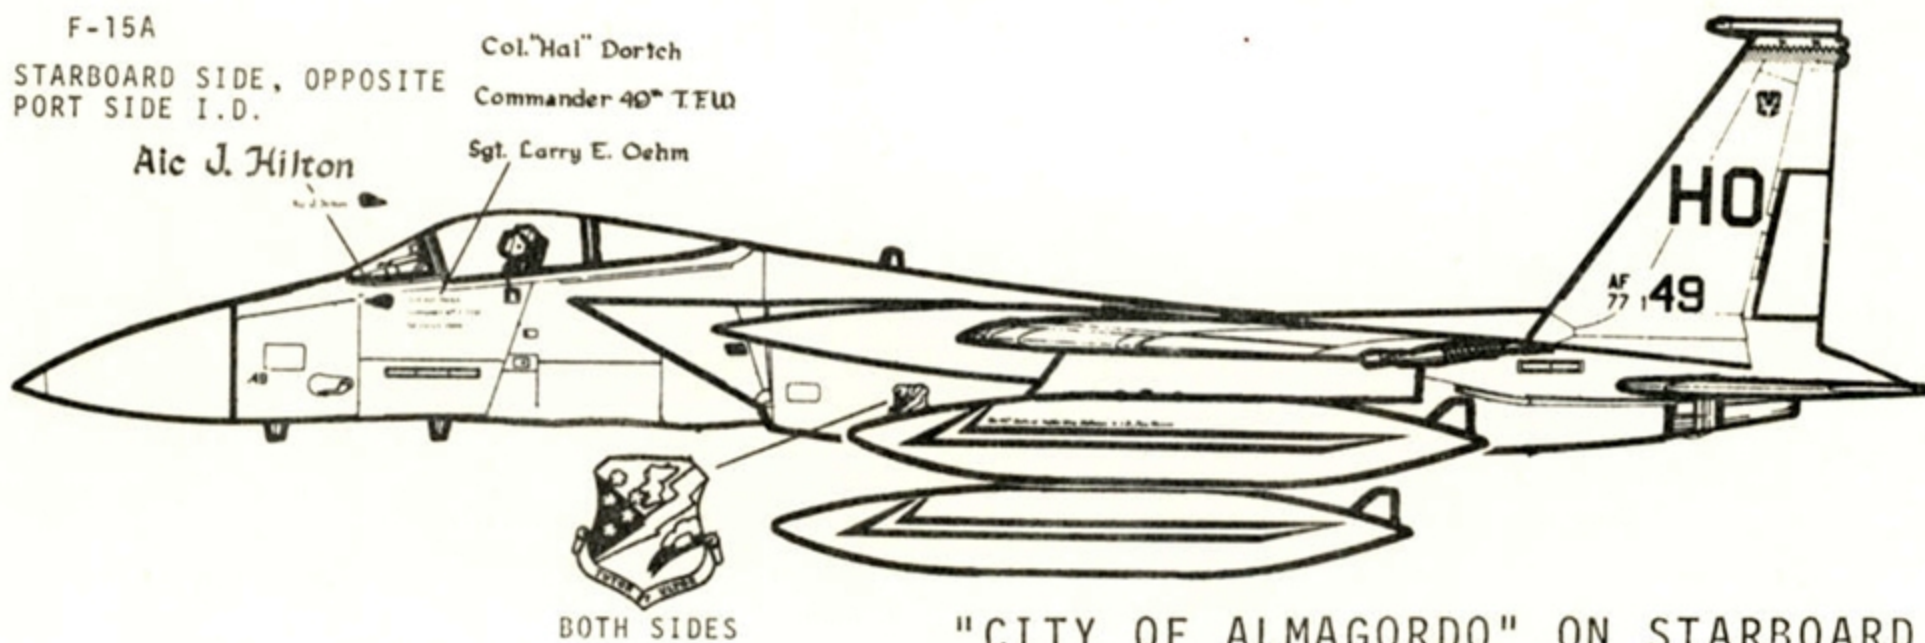

48-114

F-15A  
STARBOARD SIDE, OPPOSITE  
PORT SIDE I.D.

Col. "Hal" Dortch  
Commander 40<sup>th</sup> TEW  
Sgt. Larry E. Oehm

Aic J. Hilton

"CITY OF ALMAGORDO" ON STARBOARD  
SIDE UNDER WINDSCREEN.

FOR MORE COMPLETE STENCILING REFER TO MICROSCALE SHEET # 48-63