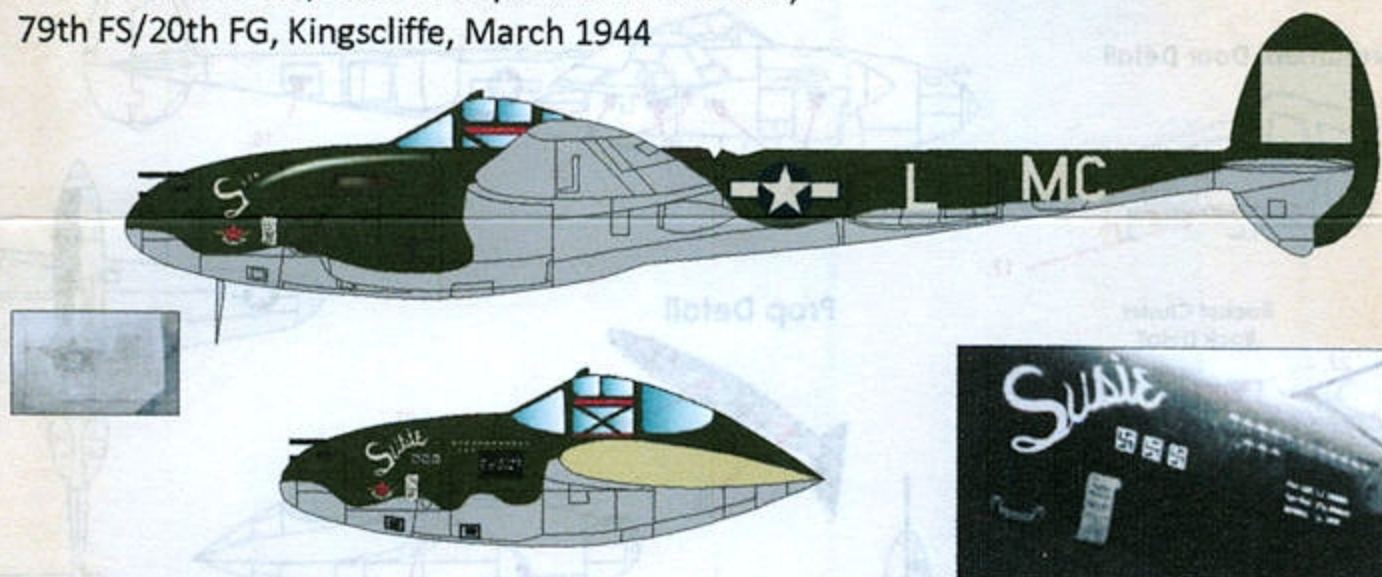

- ② P-38J-10 42-67926/Susie of Capt Lindol F Graham,
  79th FS/20th FG, Kingscliffe, March 1944