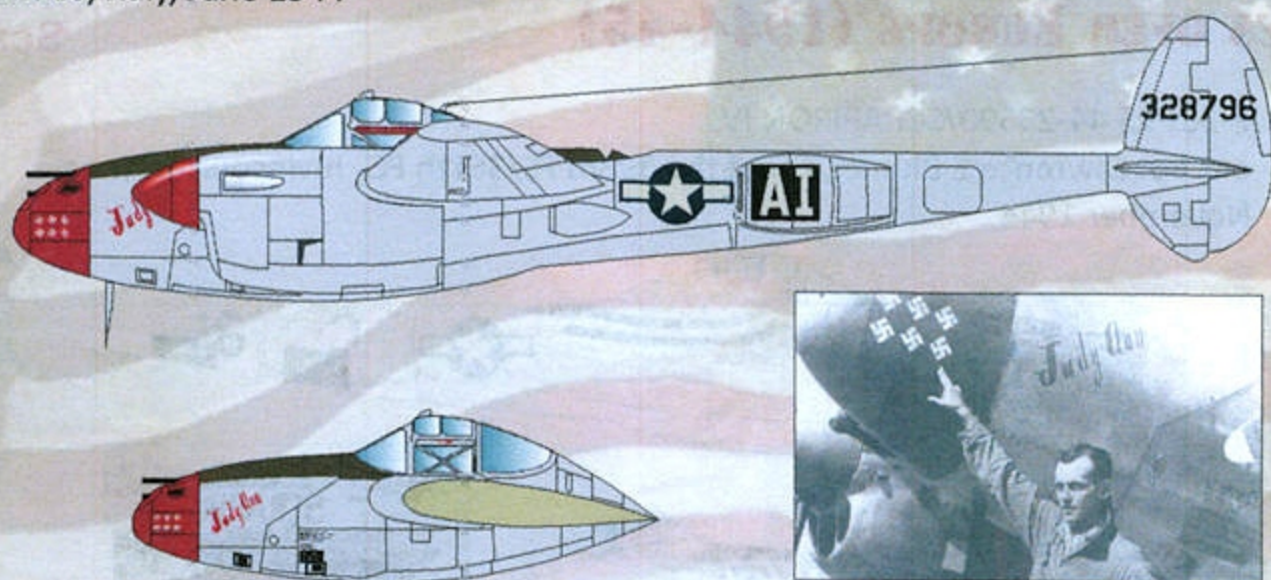

## ACES OVER EUROPE (1944-45)

Part-2

CATN° 48-158

PRINT & SCALE

INFO.PRINTSCALE@MAIL.COM

Scale 1/48

- ① P-38J-25 44-23590/SCRAPIRON IV  
of Capt Lawrence E Blumer, CO of the 393rd FS/367th FG, Juvincourt, France,  
November 1944

4 P-38J-15-LO 43-28796/Judy Ann, piloted by Lt. Charles E. Adams of the 95th FS, 82nd FG, Vincenzo, Italy, June 1944