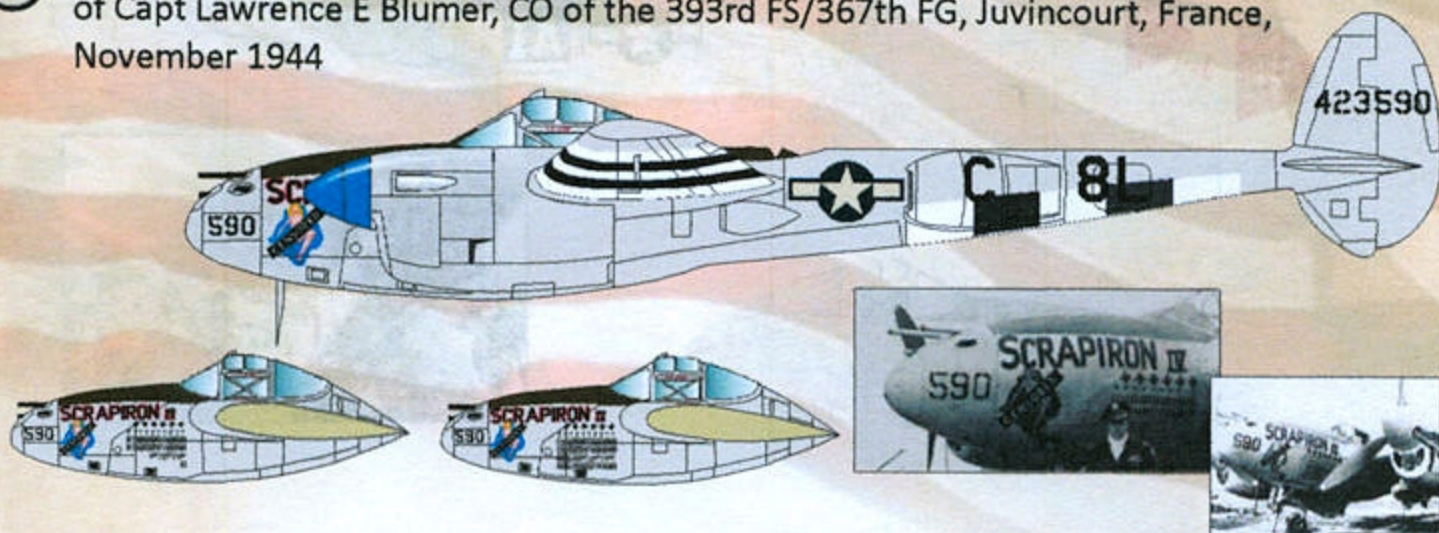

## ACES OVER EUROPE (1944-45)

Part-2

CATN° 48-158

PRINT & SCALE

INFO.PRINTSCALE@MAIL.COM

Scale 1/48

- ① P-38J-25 44-23590/SCRAPIRON IV  
of Capt Lawrence E Blumer, CO of the 393rd FS/367th FG, Juvincourt, France,  
November 1944

- ② P-38J-10 42-67926/Susie of Capt Lindol F Graham,  
79th FS/20th FG, Kingscliffe, March 1944

- ③ P-38J-10 42-68017/Connie & Butch Inc.,  
piloted by Capt George Ceuleers of the 383rd FS/364th FG, Honington,  
May 1944

4 P-38J-15-LO 43-28796/Judy Ann, piloted by Lt. Charles E. Adams of the 95th FS, 82nd FG, Vincenzo, Italy, June 1944