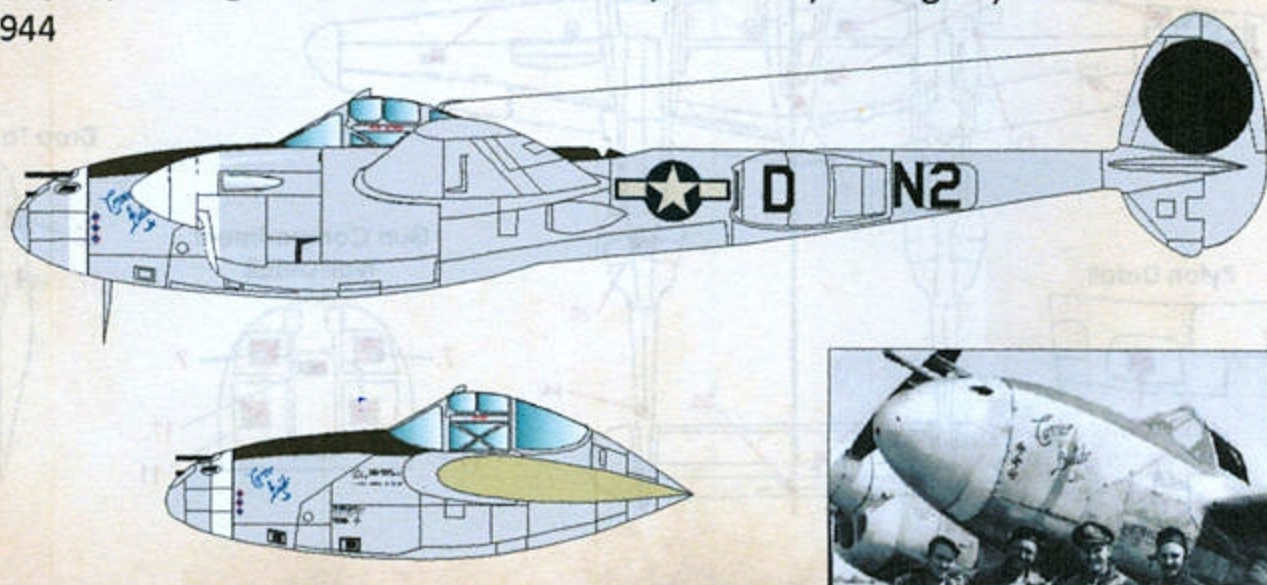

## ACES OVER EUROPE (1944-45)

Part-2

CATN° 48-158

PRINT & SCALE

INFO.PRINTSCALE@MAIL.COM

Scale 1/48

- ① P-38J-25 44-23590/SCRAPIRON IV  
of Capt Lawrence E Blumer, CO of the 393rd FS/367th FG, Juvincourt, France,  
November 1944

4 P-38J-15-LO 43-28796/Judy Ann, piloted by Lt. Charles E. Adams of the 95th FS, 82nd FG, Vincenzo, Italy, June 1944