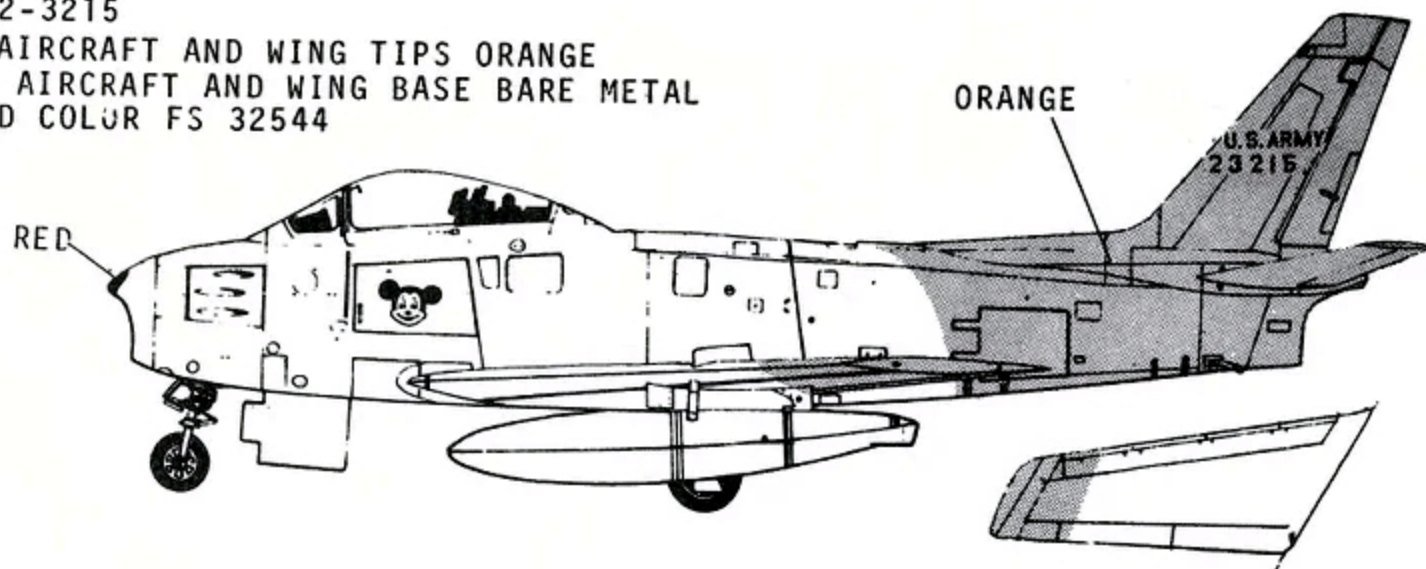

QF-86F 52-3215

BACK OF AIRCRAFT AND WING TIPS ORANGE
FRONT OF AIRCRAFT AND WING BASE BARE METAL
SUGGESTED COLOR FS 32544

JOIN DECALS THIS WAY.

F-86F 52-4863
391st FBS 366th FBW
OVERALL AIRCRAFT BARE METAL

RECOMMENDED KIT
HASEGAWA F-86

STABILIZER DECALS

RECOMMENDED KIT E.S.C.I.

INFORMATION FOUND IN
FIGHTING COLORS
F-86 SABRE IN COLOR
BY LARRY DAVIS A
SQUADRON SIGNAL PUB.