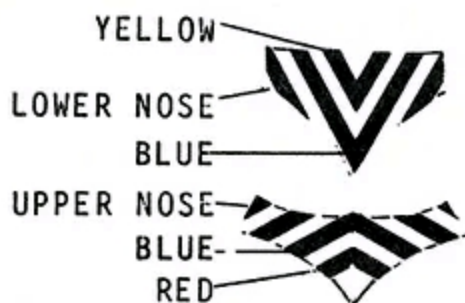

QF-86F 52-3215

BACK OF AIRCRAFT AND WING TIPS ORANGE
FRONT OF AIRCRAFT AND WING BASE BARE METAL
SUGGESTED COLOR FS 32544

JOIN DECALS THIS WAY.

F-86F 52-4863
391st FBS 366th FBW
OVERALL AIRCRAFT BARE METAL

RECOMMENDED KIT
HASEGAWA F-86

STABILIZER DECALS

RECOMMENDED KIT E.S.C.I.

INFORMATION FOUND IN
FIGHTING COLORS
F-86 SABRE IN COLOR
BY LARRY DAVIS A
SQUADRON SIGNAL PUB.