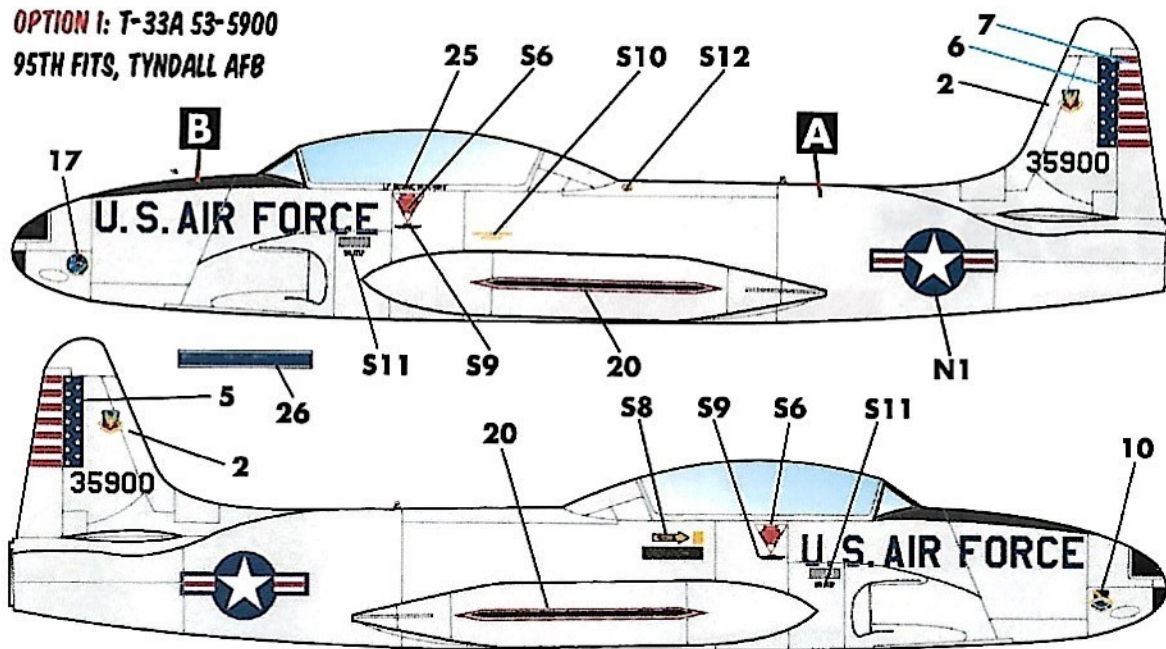

# USAF T-33A

**5 USAF MARKING OPTIONS  
DESIGNED FOR THE  
GREAT WALL HOBBY KIT**

**1/48 SCALE**

**DECALS PRINTED BY**

**OPTION 1: T-33A 53-5900**  
95TH FITS, TYNDALL AFB

**OPTION 4: T-33A 58-0673**  
48TH FIS, LANGLEY AFB

**OPTION 2: T-33A 58-0506**  
318TH FIS, MC CHORD AFB

**OPTION 5: T-33A 53-5819**  
81 TFW, USAF

**OPTION 3: T-33A 53-5199**  
VERMONT ANG

- A** ADC GRAY (FS16473)
- B** FLAT BLACK (FS37038)
- C** FLAT WHITE (FS37875)
- D** INSIGNIA RED (FS11136)
- E** NATURAL METAL

OPTIONS 1-3 SHOWN. MARKINGS ARE THE SAME FOR ALL OPTIONS - SUBSTITUTE APPROPRIATE TOP & BOTTOM COLORS PER INSTRUCTIONS FOR OPTIONS 4 AND 5.

U.S. AIR FORCE U.S. AIR FORCE