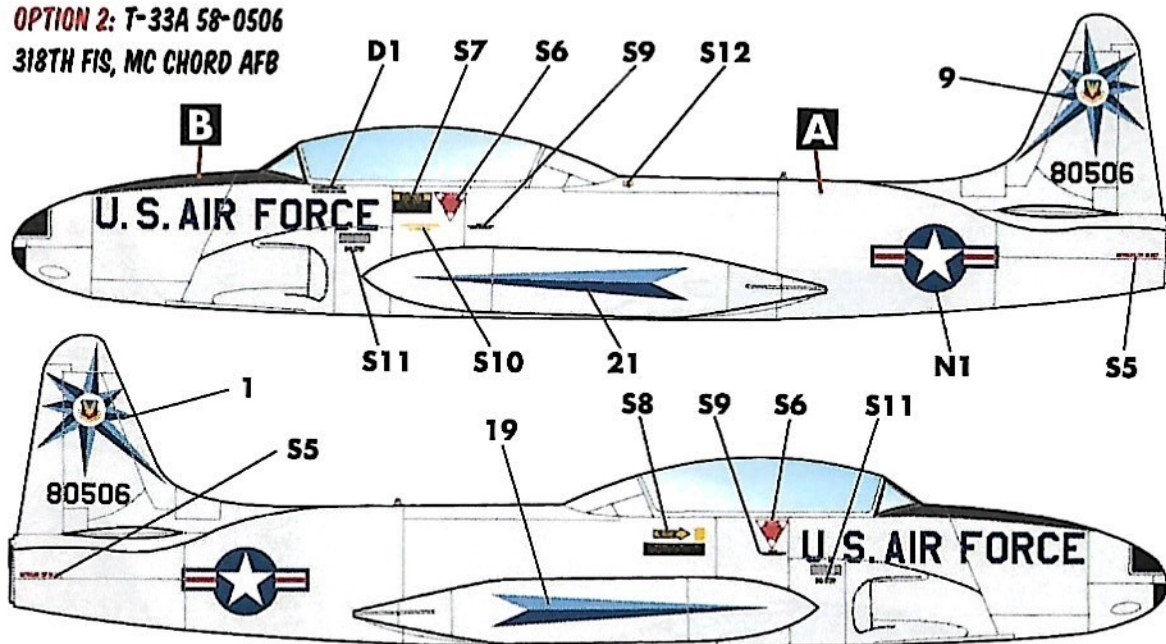

# USAF T-33A

**5 USAF MARKING OPTIONS  
DESIGNED FOR THE  
GREAT WALL HOBBY KIT**

**1/48 SCALE**

**DECALS PRINTED BY**

**OPTION 1: T-33A 53-5900**  
95TH FITS, TYNDALL AFB

**OPTION 4: T-33A 58-0673**  
48TH FIS, LANGLEY AFB

**OPTION 2: T-33A 58-0506**  
318TH FIS, MC CHORD AFB

**OPTION 5: T-33A 53-5819**  
81 TFW, USAF

**OPTION 3: T-33A 53-5199**  
VERMONT ANG

- A** ADC GRAY (FS16473)
- B** FLAT BLACK (FS37038)
- C** FLAT WHITE (FS37875)
- D** INSIGNIA RED (FS11136)
- E** NATURAL METAL

OPTIONS 1-3 SHOWN. MARKINGS ARE THE SAME FOR ALL OPTIONS - SUBSTITUTE APPROPRIATE TOP & BOTTOM COLORS PER INSTRUCTIONS FOR OPTIONS 4 AND 5.

U.S. AIR FORCE U.S. AIR FORCE