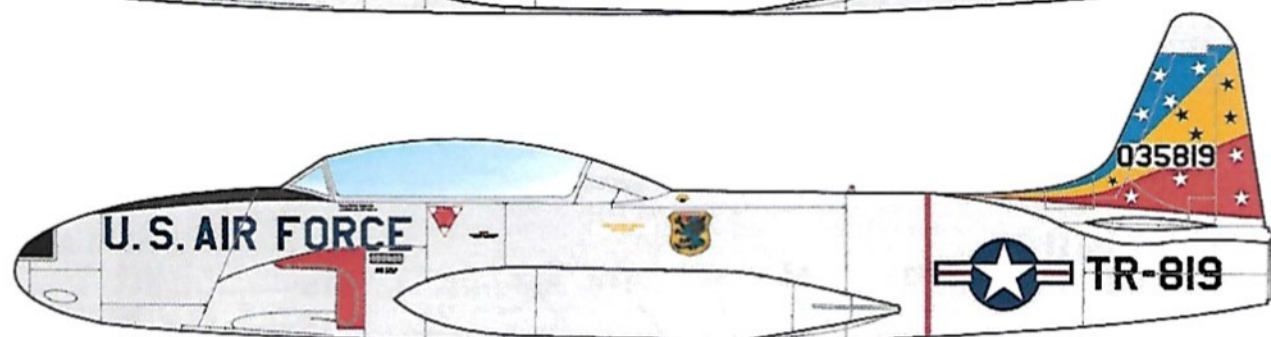

# USAF T-33A

**5 USAF MARKING OPTIONS  
DESIGNED FOR THE  
GREAT WALL HOBBY KIT**

**1/48 SCALE**

**DECALS PRINTED BY**

**OPTION 1: T-33A 53-5900**  
95TH FITS, TYNDALL AFB

**OPTION 4: T-33A 58-0673**  
48TH FIS, LANGLEY AFB

**OPTION 2: T-33A 58-0506**  
318TH FIS, MC CHORD AFB

**OPTION 5: T-33A 53-5819**  
81 TFW, USAF

**OPTION 3: T-33A 53-5199**  
VERMONT ANG

- A** ADC GRAY (FS16473)
- B** FLAT BLACK (FS37038)
- C** FLAT WHITE (FS37875)
- D** INSIGNIA RED (FS11136)
- E** NATURAL METAL