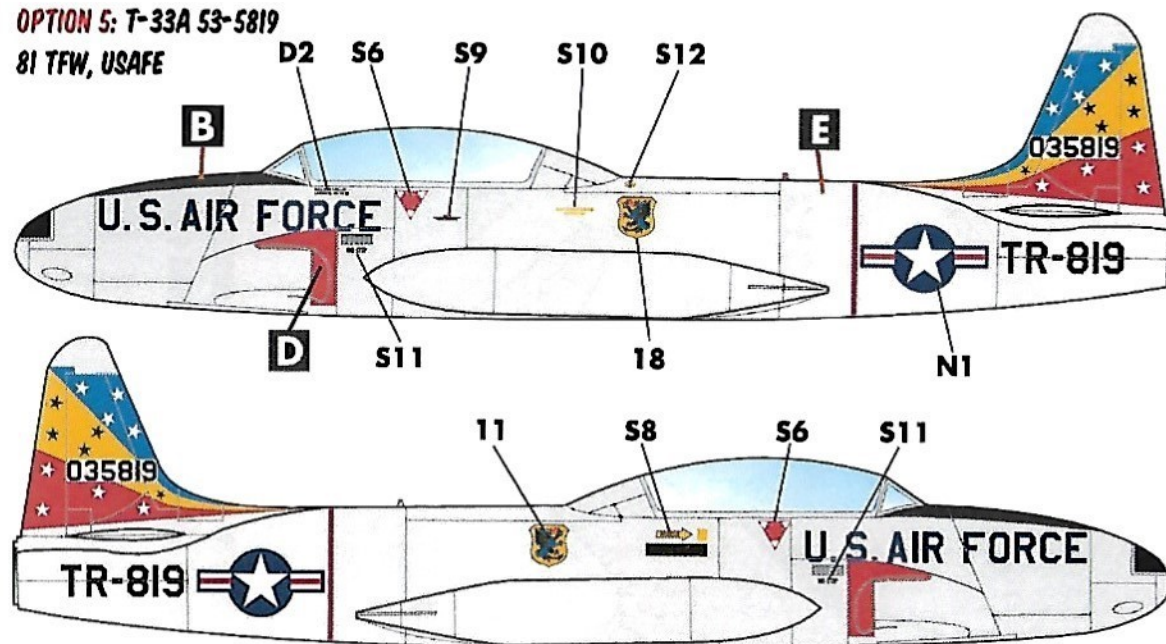

# USAF T-33A

**5 USAF MARKING OPTIONS  
DESIGNED FOR THE  
GREAT WALL HOBBY KIT**

**1/48 SCALE**

**DECALS PRINTED BY**

**OPTION 1: T-33A 53-5900**  
95TH FITS, TYNDALL AFB

**OPTION 4: T-33A 58-0673**  
48TH FIS, LANGLEY AFB

**OPTION 2: T-33A 58-0506**  
318TH FIS, MC CHORD AFB

**OPTION 5: T-33A 53-5819**  
81 TFW, USAF

**OPTION 3: T-33A 53-5199**  
VERMONT ANG

- A** ADC GRAY (FS16473)
- B** FLAT BLACK (FS37038)
- C** FLAT WHITE (FS37875)
- D** INSIGNIA RED (FS11136)
- E** NATURAL METAL

OPTIONS 1-3 SHOWN. MARKINGS ARE THE SAME FOR ALL OPTIONS - SUBSTITUTE APPROPRIATE TOP & BOTTOM COLORS PER INSTRUCTIONS FOR OPTIONS 4 AND 5.

U.S. AIR FORCE U.S. AIR FORCE