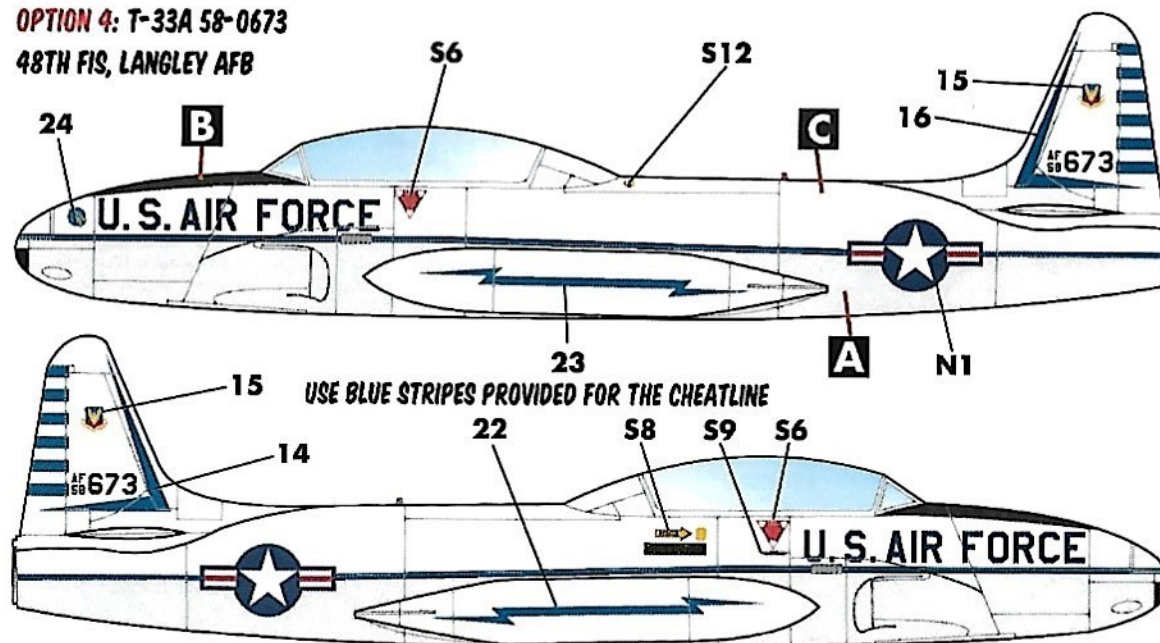

# USAF T-33A

**5 USAF MARKING OPTIONS  
DESIGNED FOR THE  
GREAT WALL HOBBY KIT**

**1/48 SCALE**

**DECALS PRINTED BY**

**OPTION 1: T-33A 53-5900**  
95TH FITS, TYNDALL AFB

**OPTION 4: T-33A 58-0673**  
48TH FIS, LANGLEY AFB

**OPTION 2: T-33A 58-0506**  
318TH FIS, MC CHORD AFB

**OPTION 5: T-33A 53-5819**  
81 TFW, USAF

**OPTION 3: T-33A 53-5199**  
VERMONT ANG

- A** ADC GRAY (FS16473)
- B** FLAT BLACK (FS37038)
- C** FLAT WHITE (FS37875)
- D** INSIGNIA RED (FS11136)
- E** NATURAL METAL

OPTIONS 1-3 SHOWN. MARKINGS ARE THE SAME FOR ALL OPTIONS - SUBSTITUTE APPROPRIATE TOP & BOTTOM COLORS PER INSTRUCTIONS FOR OPTIONS 4 AND 5.

U.S. AIR FORCE U.S. AIR FORCE