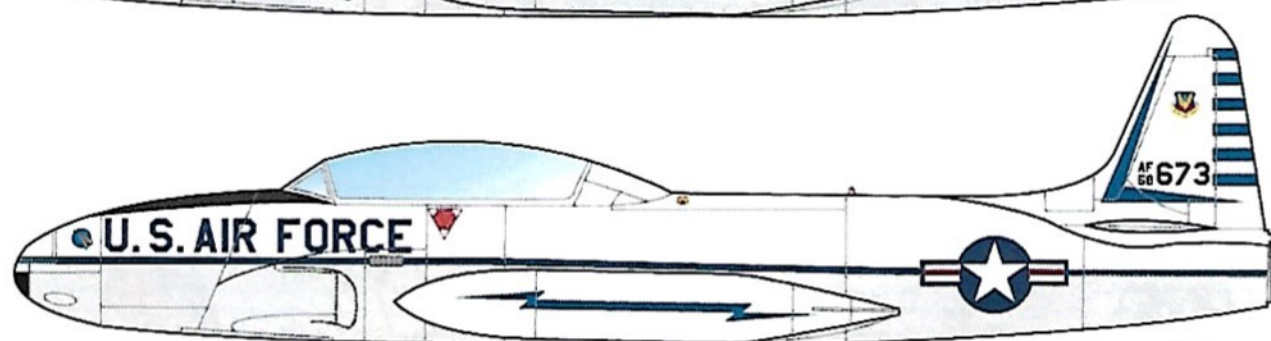

# USAF T-33A

**5 USAF MARKING OPTIONS  
DESIGNED FOR THE  
GREAT WALL HOBBY KIT**

**1/48 SCALE**

**DECALS PRINTED BY**

**OPTION 1: T-33A 53-5900**  
95TH FITS, TYNDALL AFB

**OPTION 4: T-33A 58-0673**  
48TH FIS, LANGLEY AFB

**OPTION 2: T-33A 58-0506**  
318TH FIS, MC CHORD AFB

**OPTION 5: T-33A 53-5819**  
81 TFW, USAF

**OPTION 3: T-33A 53-5199**  
VERMONT ANG

- A** ADC GRAY (FS16473)
- B** FLAT BLACK (FS37038)
- C** FLAT WHITE (FS37875)
- D** INSIGNIA RED (FS11136)
- E** NATURAL METAL