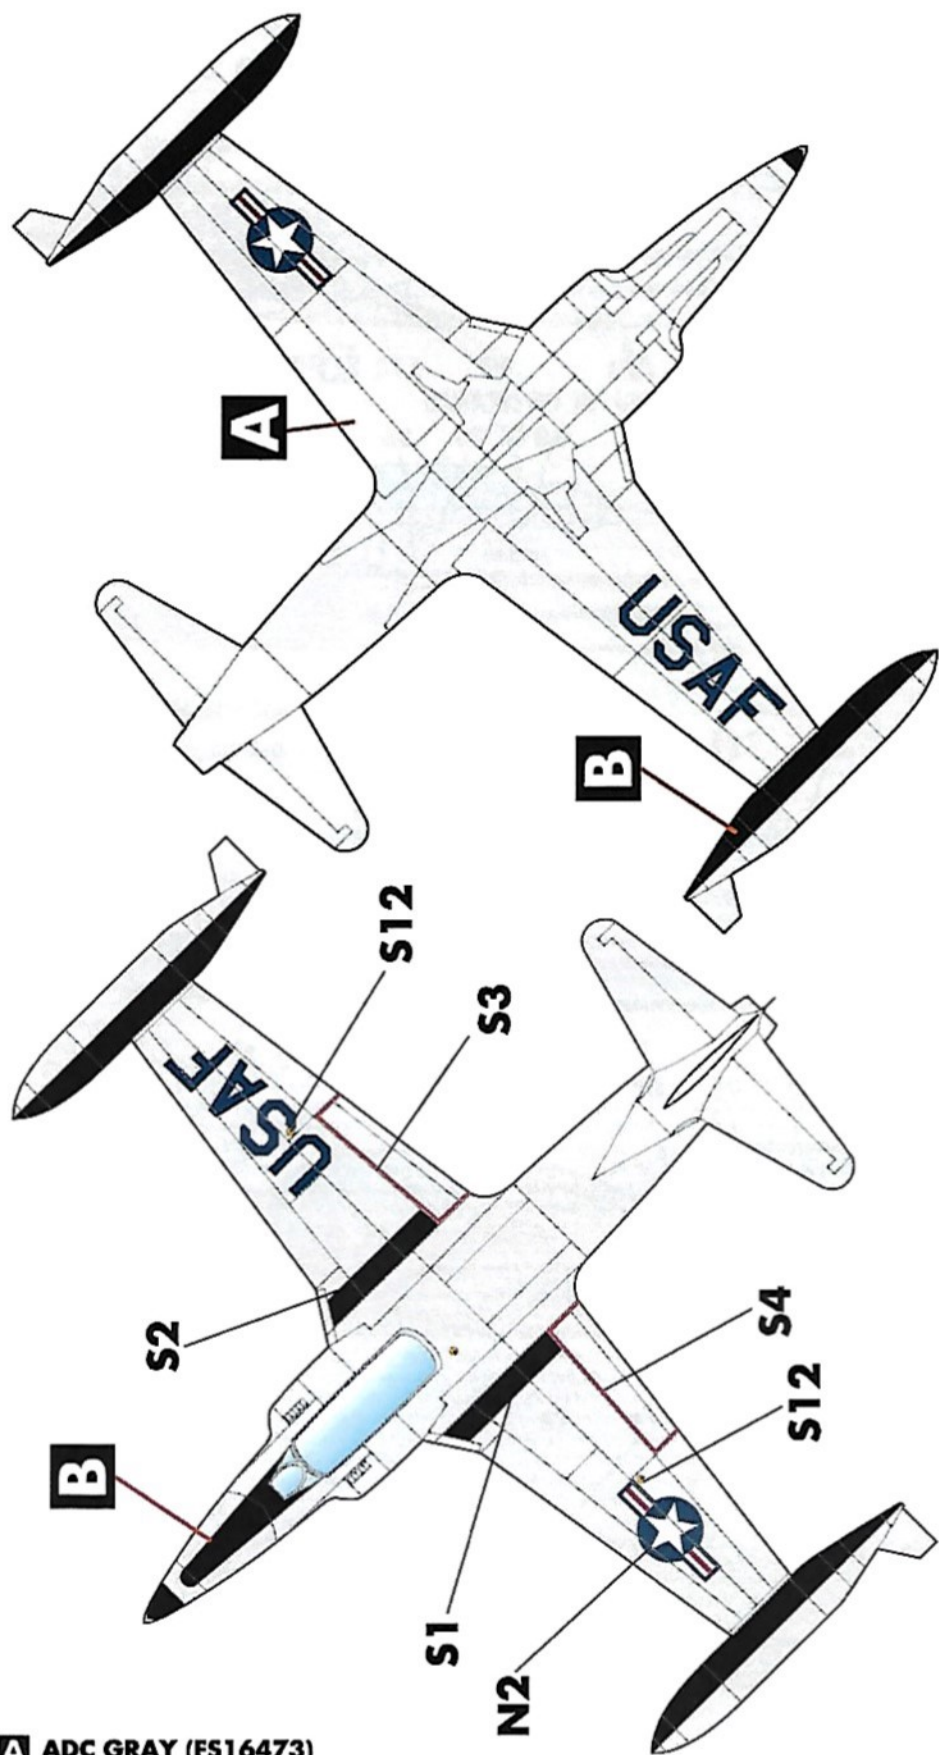

# USAF T-33A

**5 USAF MARKING OPTIONS  
DESIGNED FOR THE  
GREAT WALL HOBBY KIT**

**1/48 SCALE**

**DECALS PRINTED BY**

**OPTION 1: T-33A 53-5900**  
95TH FITS, TYNDALL AFB

**OPTION 4: T-33A 58-0673**  
48TH FIS, LANGLEY AFB

**OPTION 2: T-33A 58-0506**  
318TH FIS, MC CHORD AFB

**OPTION 5: T-33A 53-5819**  
81 TFW, USAF

**OPTION 3: T-33A 53-5199**  
VERMONT ANG

- A** ADC GRAY (FS16473)
- B** FLAT BLACK (FS37038)
- C** FLAT WHITE (FS37875)
- D** INSIGNIA RED (FS11136)
- E** NATURAL METAL

OPTIONS 1-3 SHOWN. MARKINGS ARE THE SAME FOR ALL OPTIONS - SUBSTITUTE APPROPRIATE TOP & BOTTOM COLORS PER INSTRUCTIONS FOR OPTIONS 4 AND 5.

U.S. AIR FORCE U.S. AIR FORCE