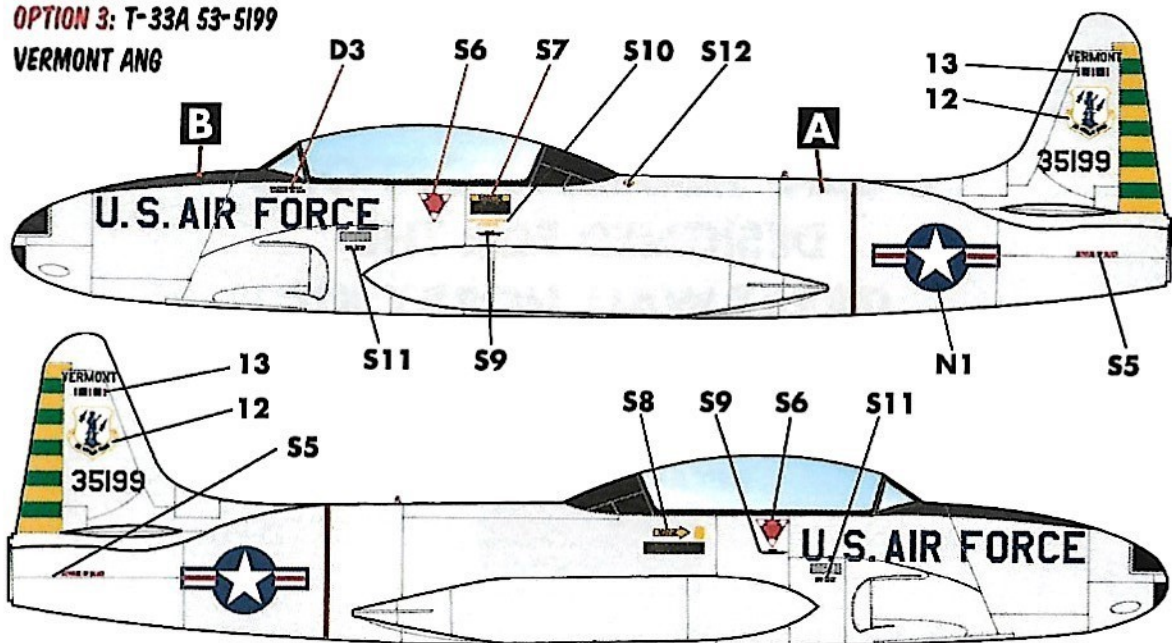

# USAF T-33A

**5 USAF MARKING OPTIONS  
DESIGNED FOR THE  
GREAT WALL HOBBY KIT**

**1/48 SCALE**

**DECALS PRINTED BY**

**OPTION 1: T-33A 53-5900**  
95TH FITS, TYNDALL AFB

**OPTION 4: T-33A 58-0673**  
48TH FIS, LANGLEY AFB

**OPTION 2: T-33A 58-0506**  
318TH FIS, MC CHORD AFB

**OPTION 5: T-33A 53-5819**  
81 TFW, USAF

**OPTION 3: T-33A 53-5199**  
VERMONT ANG

- A** ADC GRAY (FS16473)
- B** FLAT BLACK (FS37038)
- C** FLAT WHITE (FS37875)
- D** INSIGNIA RED (FS11136)
- E** NATURAL METAL

OPTIONS 1-3 SHOWN. MARKINGS ARE THE SAME FOR ALL OPTIONS - SUBSTITUTE APPROPRIATE TOP & BOTTOM COLORS PER INSTRUCTIONS FOR OPTIONS 4 AND 5.

U.S. AIR FORCE U.S. AIR FORCE