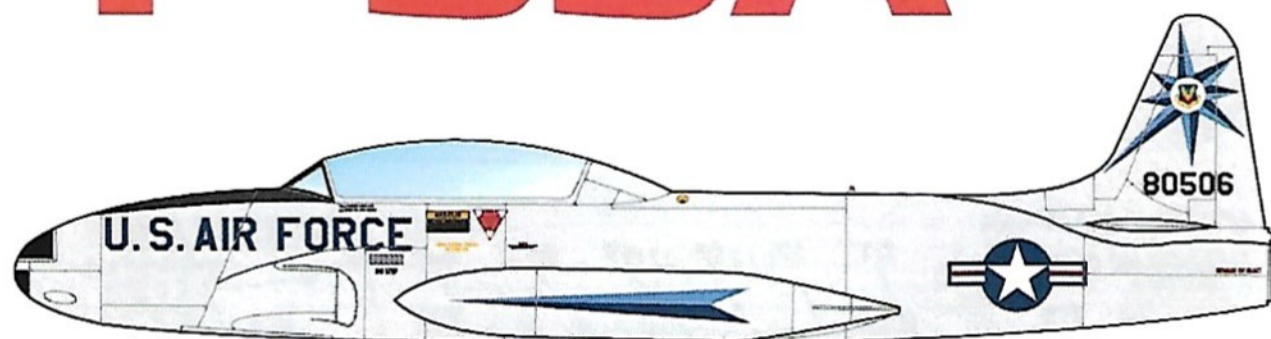

# USAF T-33A

**5 USAF MARKING OPTIONS  
DESIGNED FOR THE  
GREAT WALL HOBBY KIT**

**1/48 SCALE**

**DECALS PRINTED BY**

**OPTION 1: T-33A 53-5900**  
95TH FITS, TYNDALL AFB

**OPTION 4: T-33A 58-0673**  
48TH FIS, LANGLEY AFB

**OPTION 2: T-33A 58-0506**  
318TH FIS, MC CHORD AFB

**OPTION 5: T-33A 53-5819**  
81 TFW, USAF

**OPTION 3: T-33A 53-5199**  
VERMONT ANG

- A** ADC GRAY (FS16473)
- B** FLAT BLACK (FS37038)
- C** FLAT WHITE (FS37875)
- D** INSIGNIA RED (FS11136)
- E** NATURAL METAL