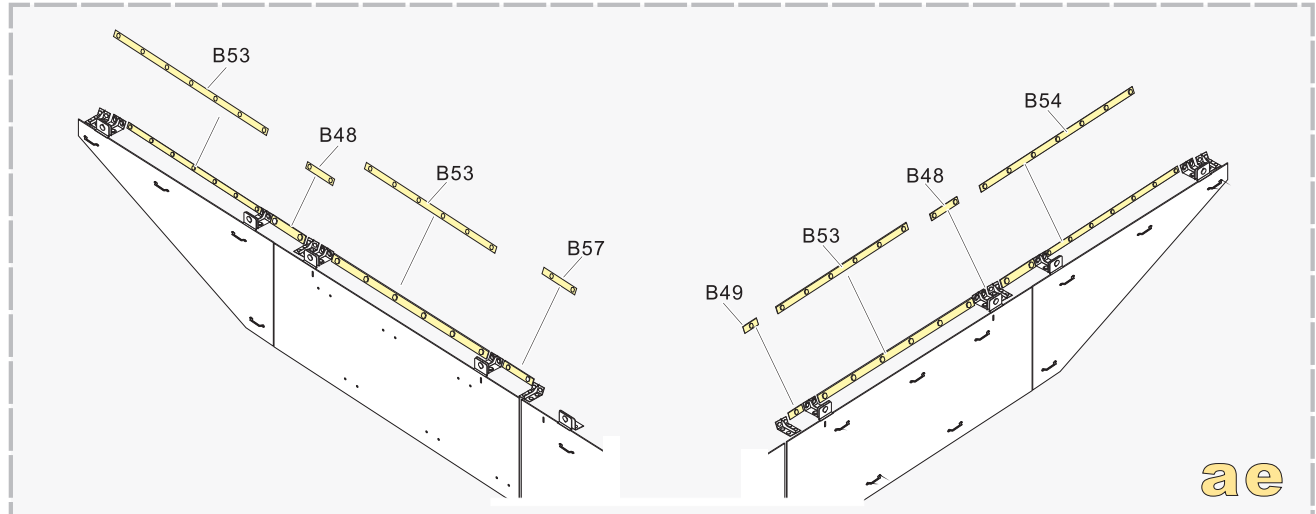

1/35 MILITARY MINIATURE VEHICLE UPGRADE SERIES PE35787