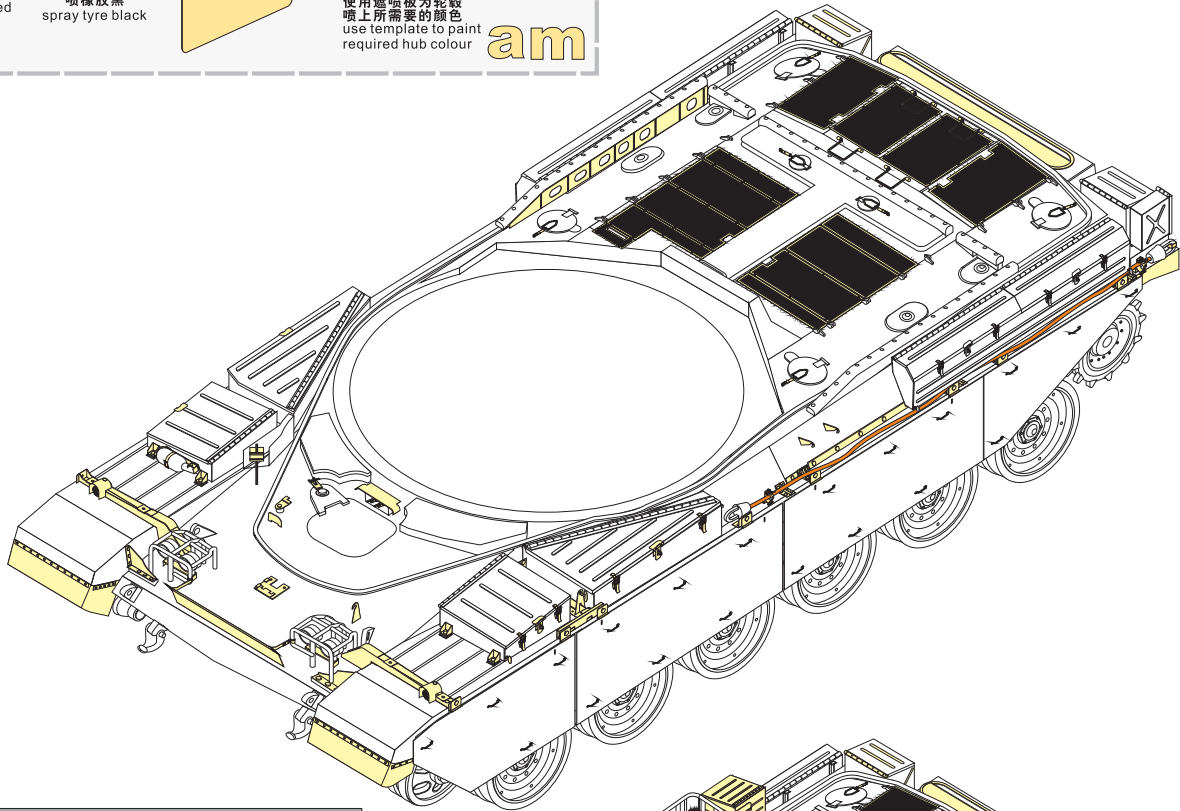

ak

al

1/35 MILITARY MINIATURE VEHICLE UPGRADE SERIES PE35787

漏喷板使用说明:
Instruction:

未上色零件
Unpainted part

喷橡胶黑
spray tyre black

使用遮喷板为轮毂
喷上所需要的颜色
use template to paint
required hub colour

am