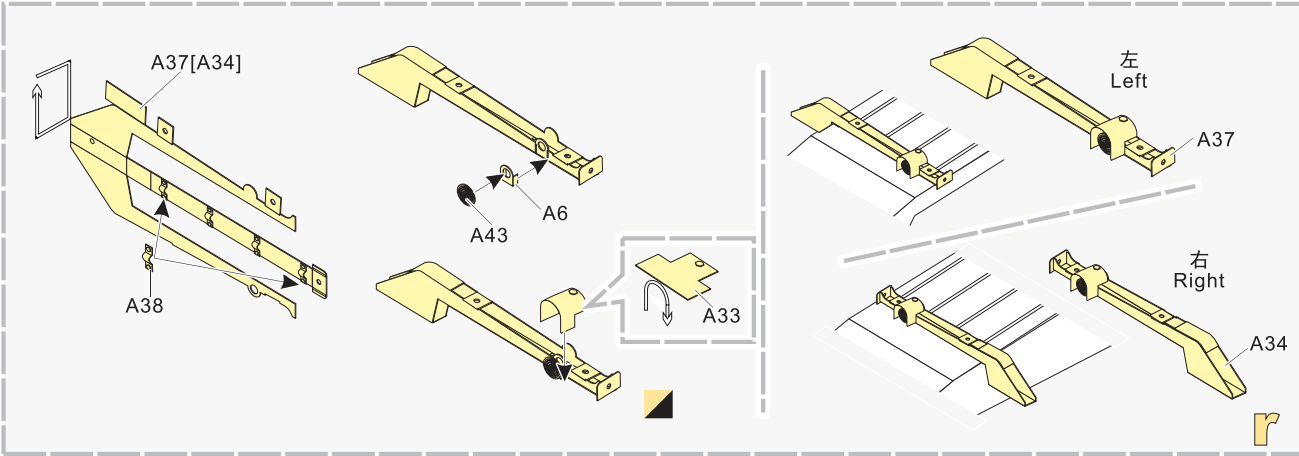

**VOYAGER
MODEL**

更多PE35787样品照片参考请扫一扫
MORE PICTUER OF PE 35787
REFERENCE SCAN HERE