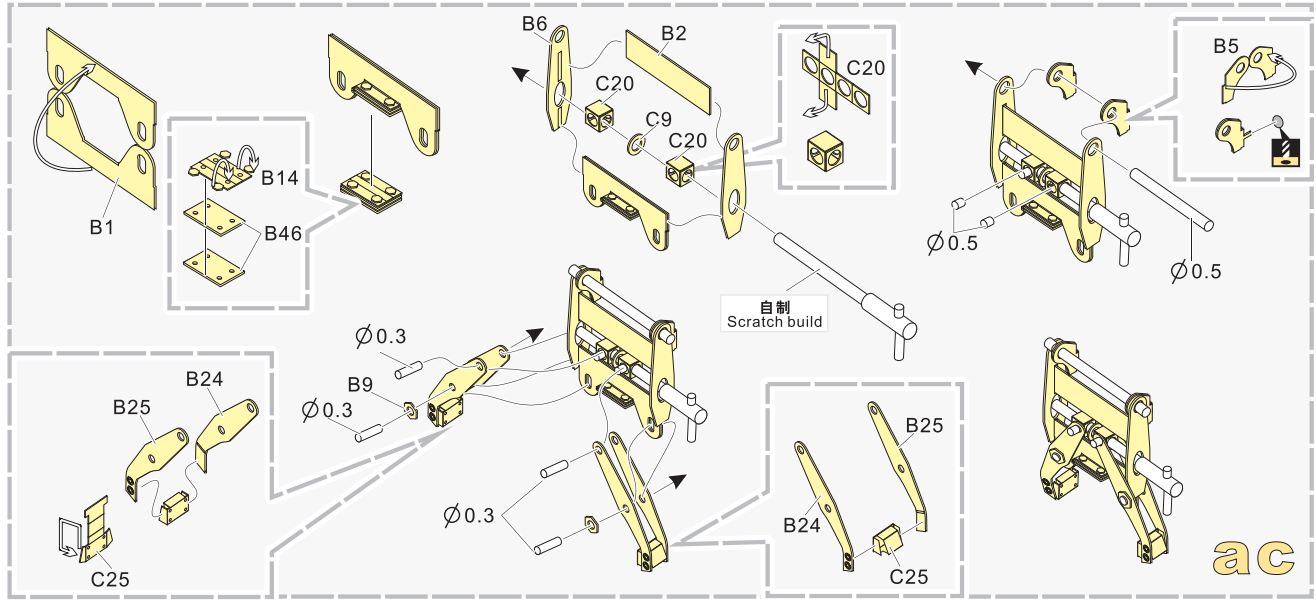

1/35 MILITARY MINIATURE VEHICLE UPGRADE SERIES PE35787