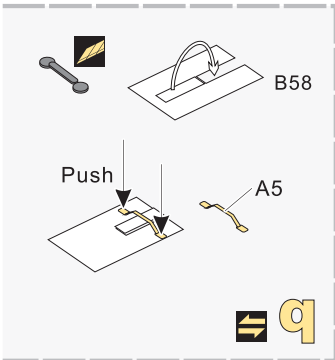

1/35 MILITARY MINIATURE VEHICLE UPGRADE SERIES PE35787