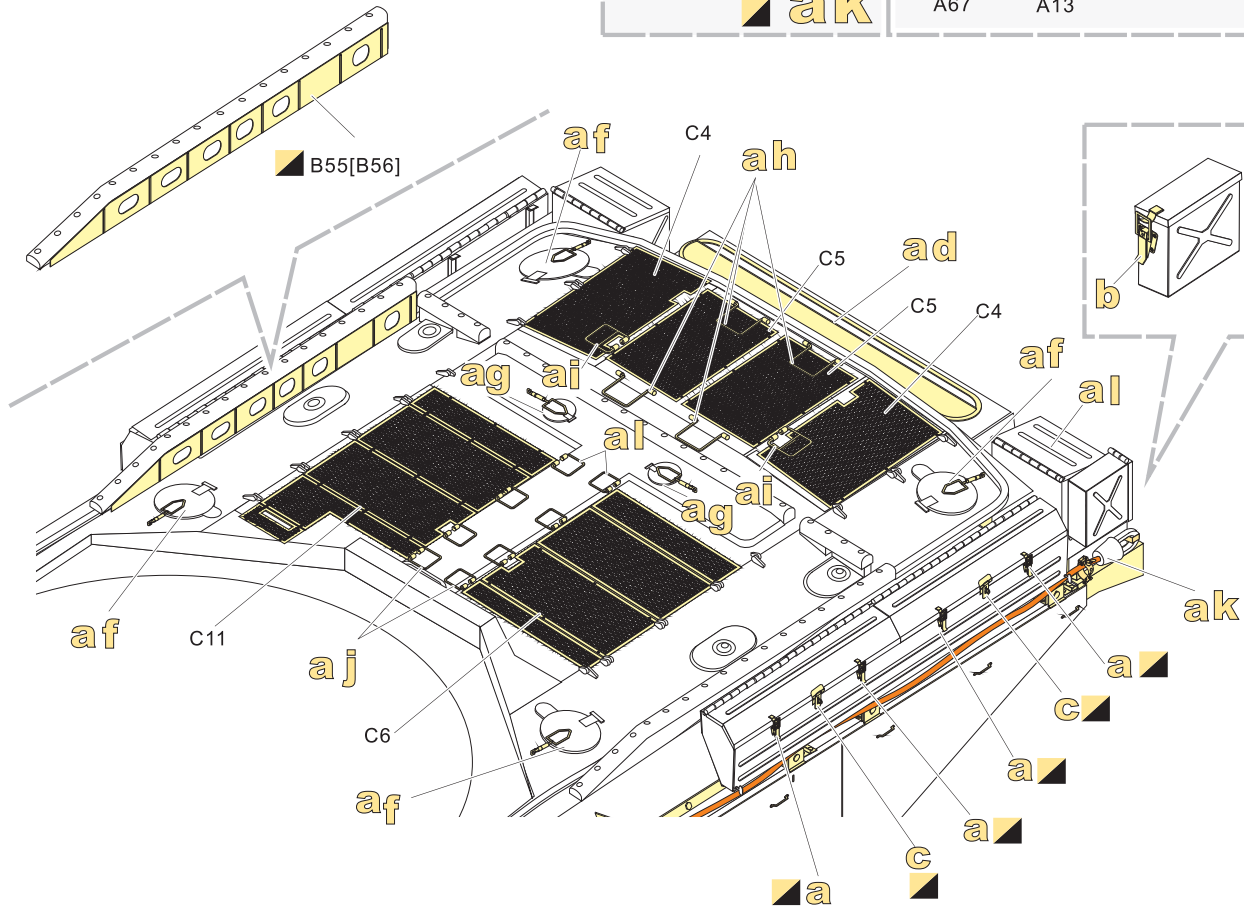

1/35 MILITARY MINIATURE VEHICLE UPGRADE SERIES PE35787

ak

al