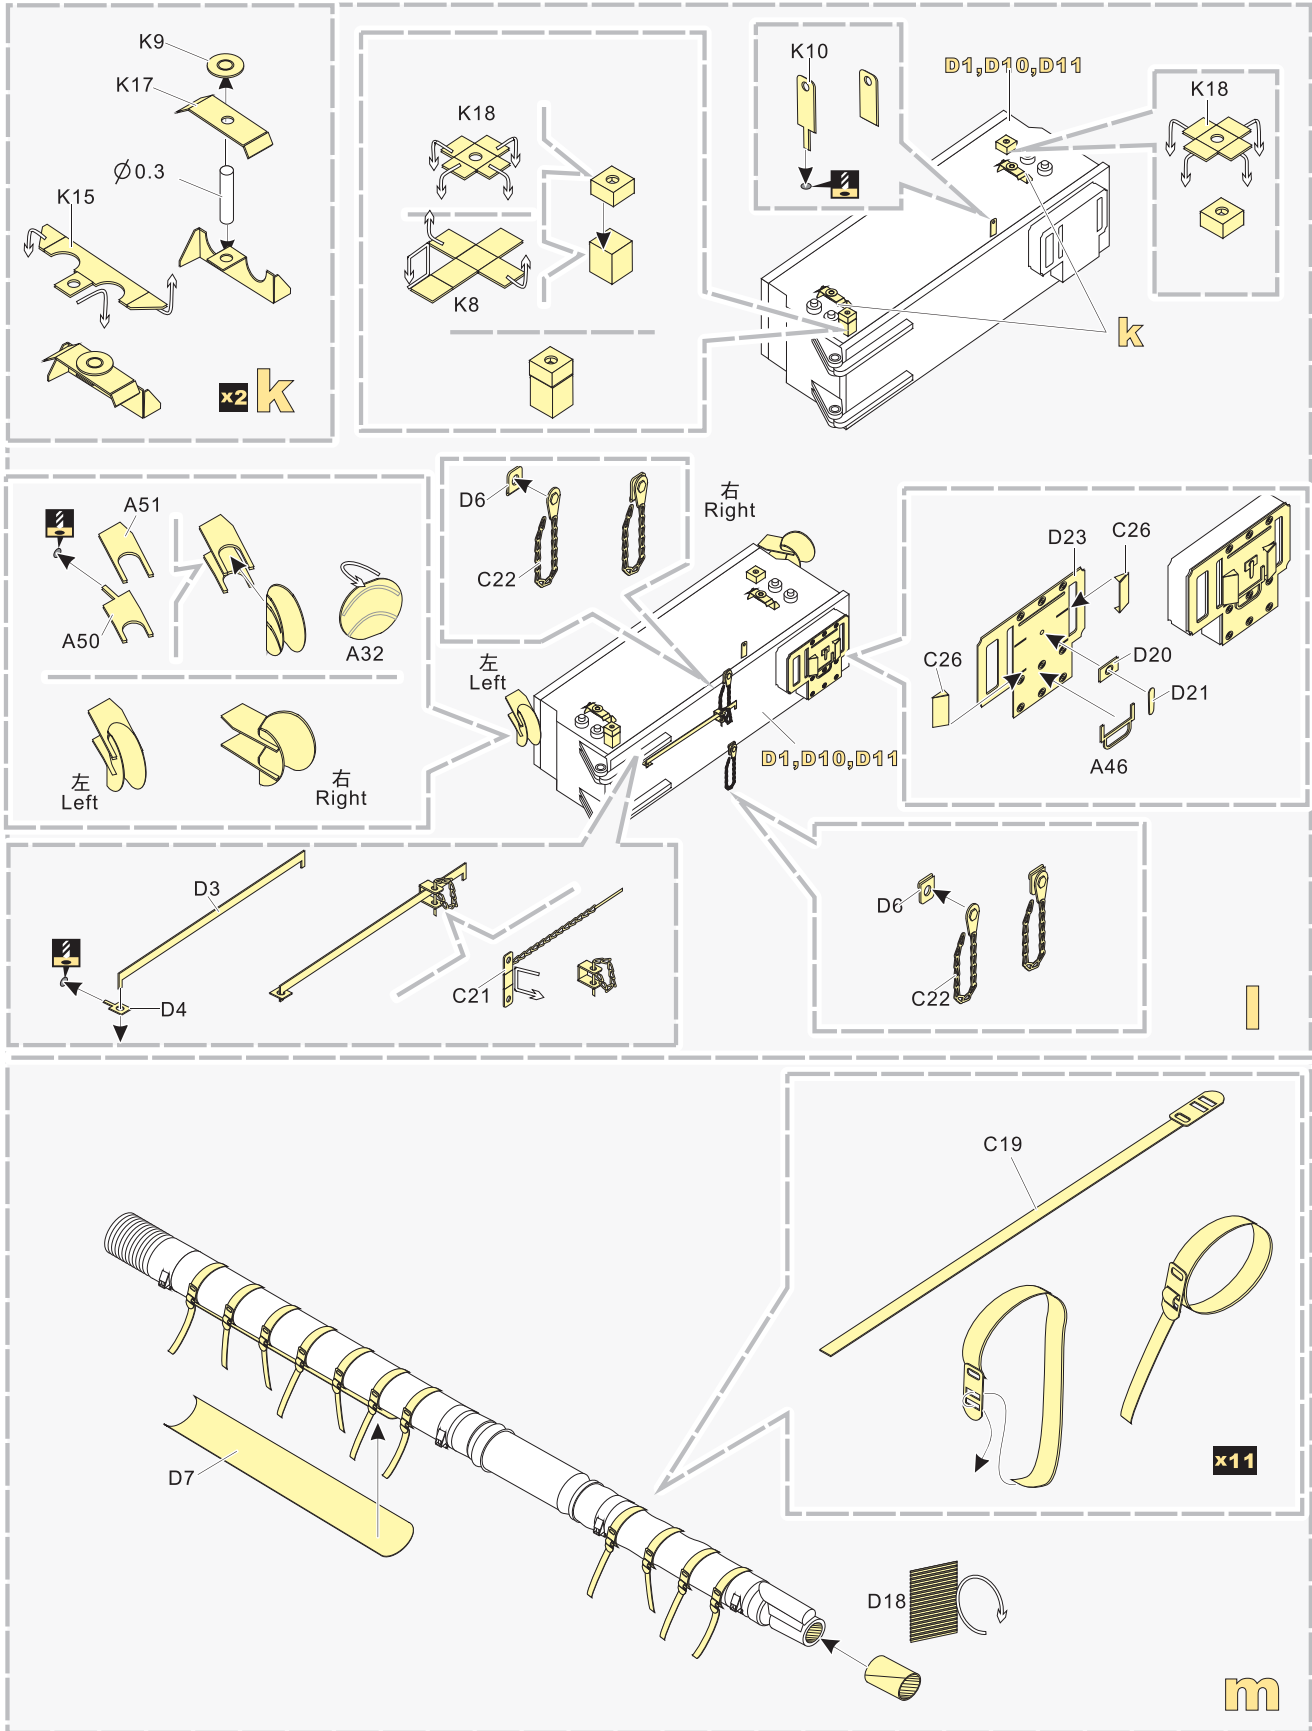

1/35 MILITARY MINIATURE VEHICLE UPGRADE SERIES PE35787