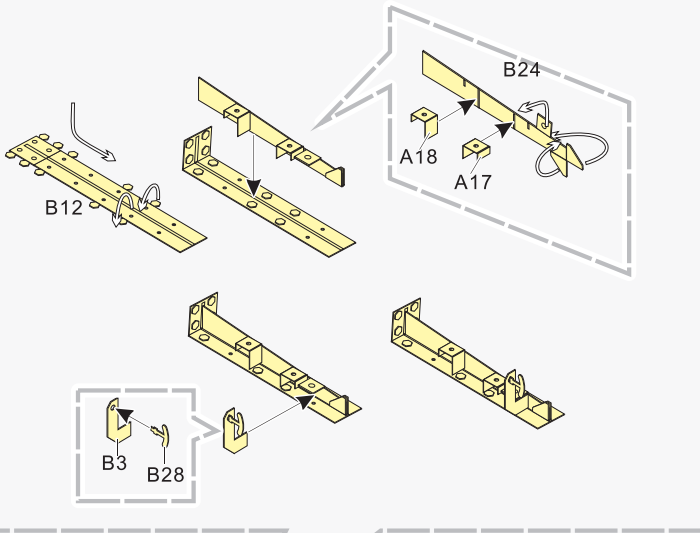

1/35 MILITARY MINIATURE VEHICLE UPGRADE SERIES PE35787