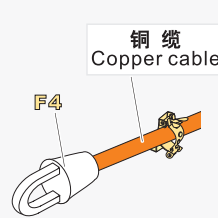

ak

al

1/35 MILITARY MINIATURE VEHICLE UPGRADE SERIES PE35787

漏喷板使用说明:
Instruction:

未上色零件
Unpainted part

喷橡胶黑
spray tyre black

使用遮喷板为轮毂
喷上所需要的颜色
use template to paint
required hub colour

am