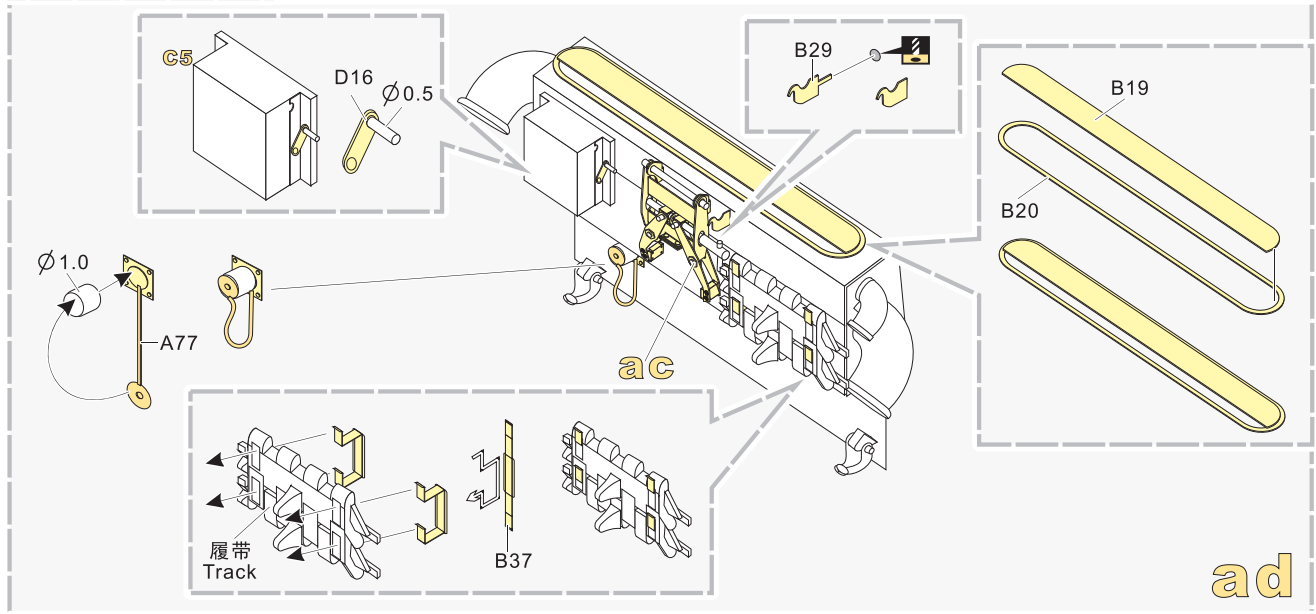

1/35 MILITARY MINIATURE VEHICLE UPGRADE SERIES PE35787