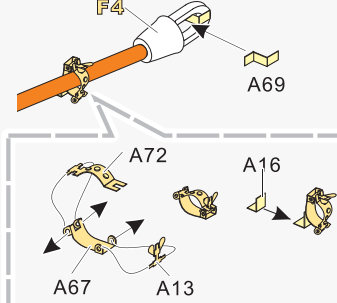

自制
Scratch build

A75 → A25

A49 → A25

x3 d

B1 → B8

切取自D24
Cut from part D24

B47 → B45

C12

1/35 MILITARY MINIATURE VEHICLE UPGRADE SERIES PE35787

1/35 MILITARY MINIATURE VEHICLE UPGRADE SERIES PE35787

1/35 MILITARY MINIATURE VEHICLE UPGRADE SERIES PE35787

1/35 MILITARY MINIATURE VEHICLE UPGRADE SERIES PE35787