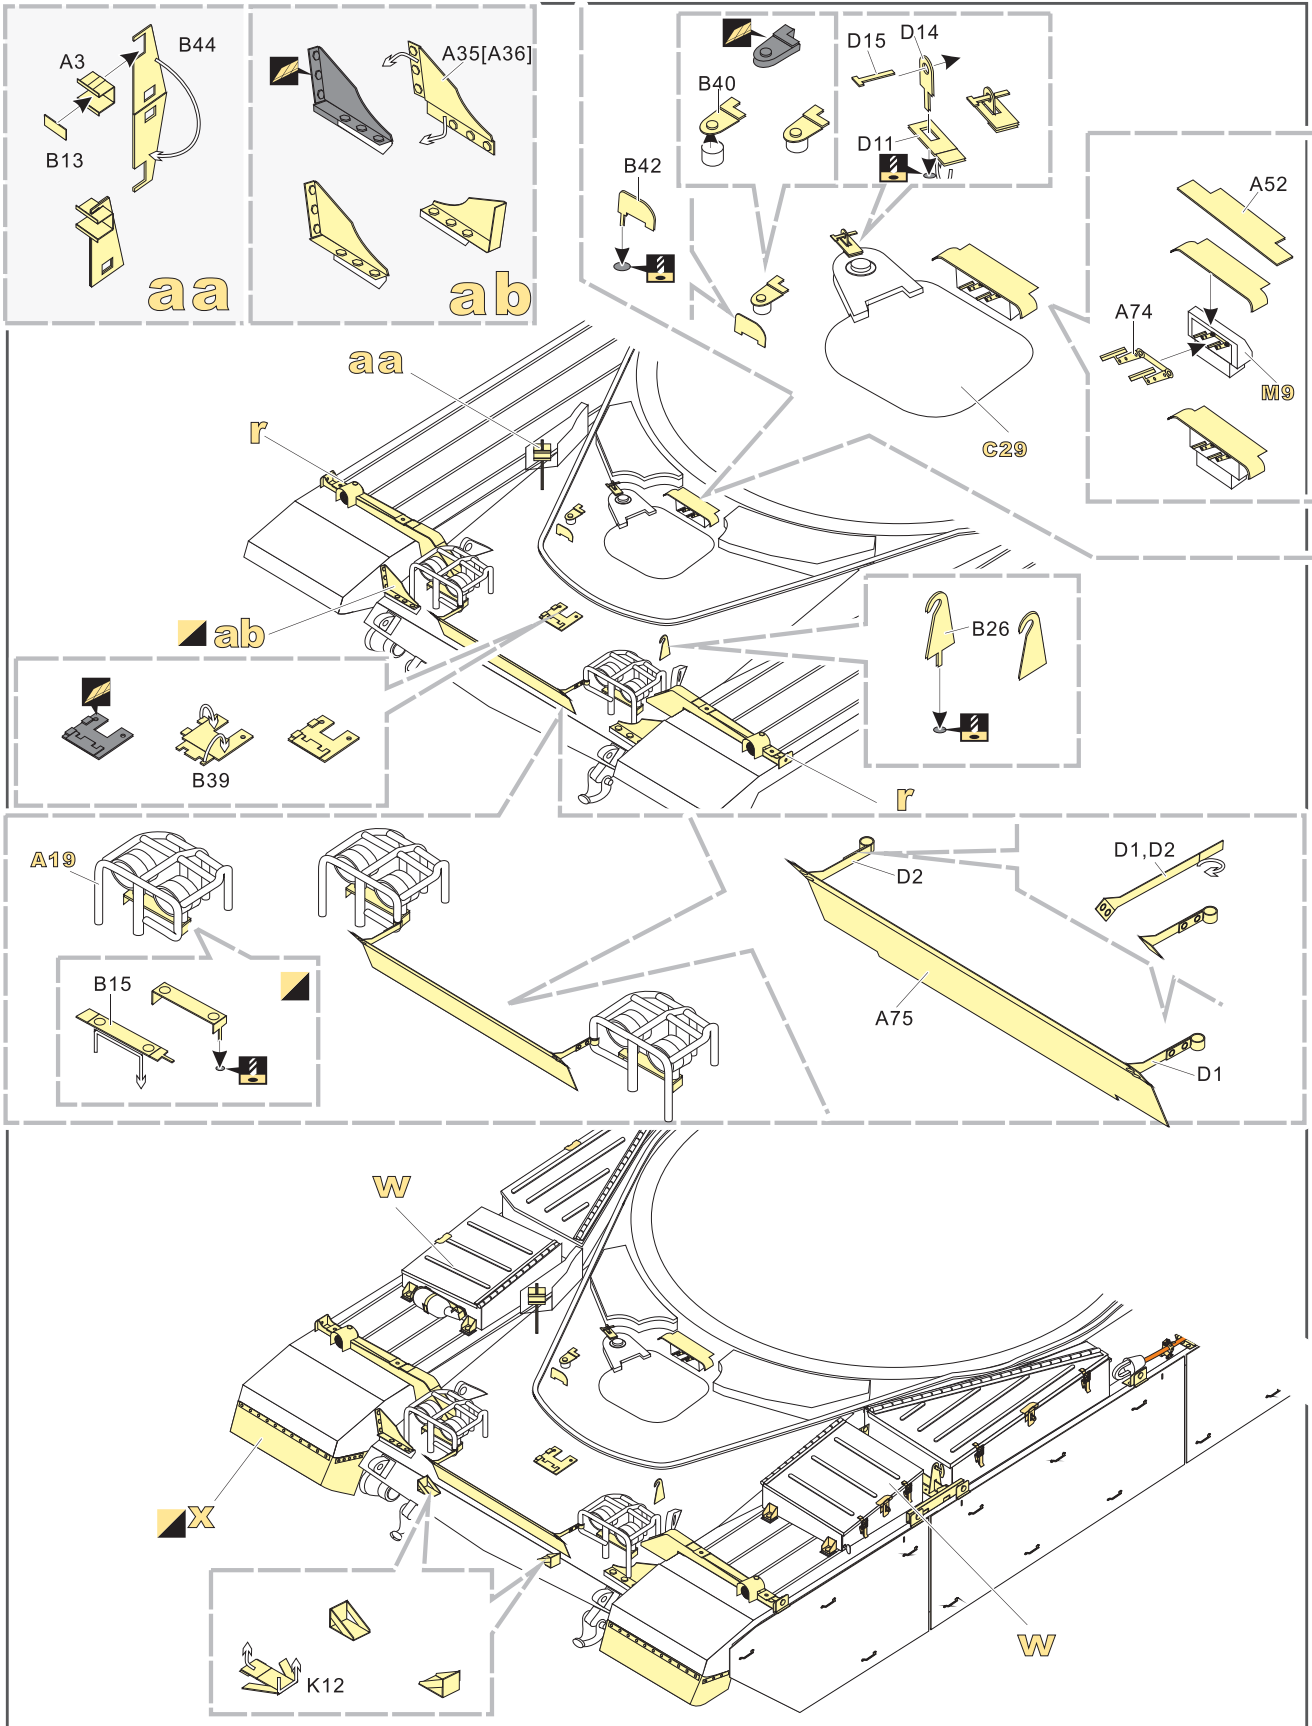

1/35 MILITARY MINIATURE VEHICLE UPGRADE SERIES PE35787