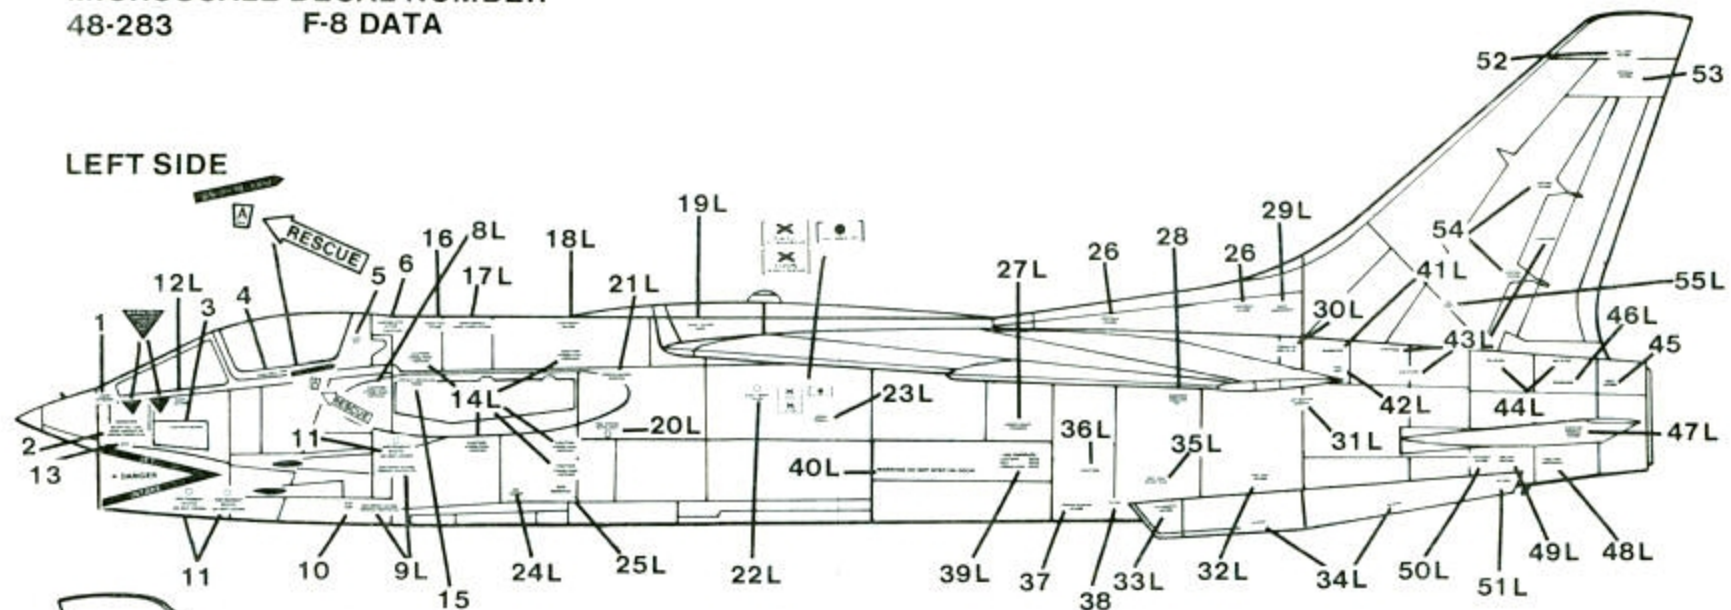

MICROSCALE DECAL NUMBER
48-283 F-8 DATA

TOP-BOTH WINGS SAME

BOTTOM-BOTH WING SAME