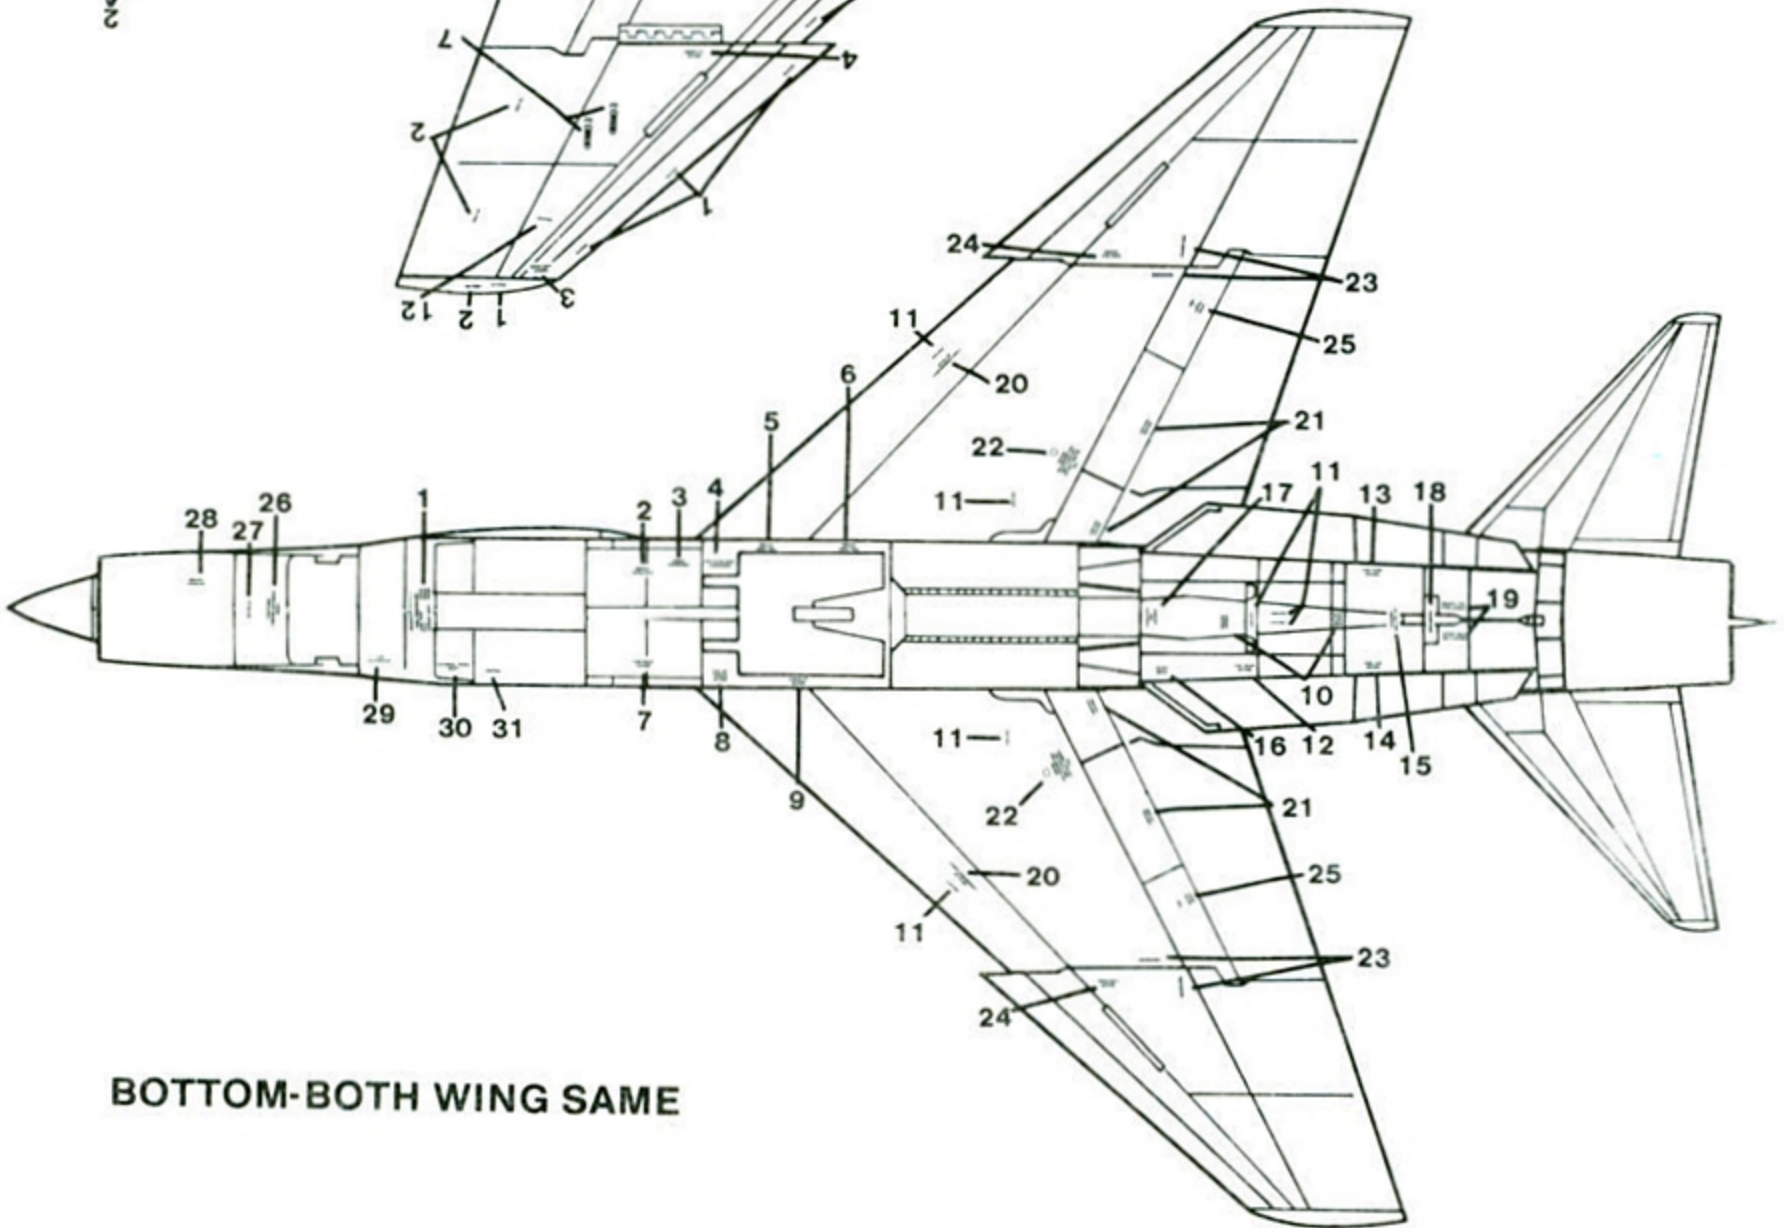

MICROSCALE DECAL NUMBER
48-283 F-8 DATA

TOP-BOTH WINGS SAME

BOTTOM-BOTH WING SAME