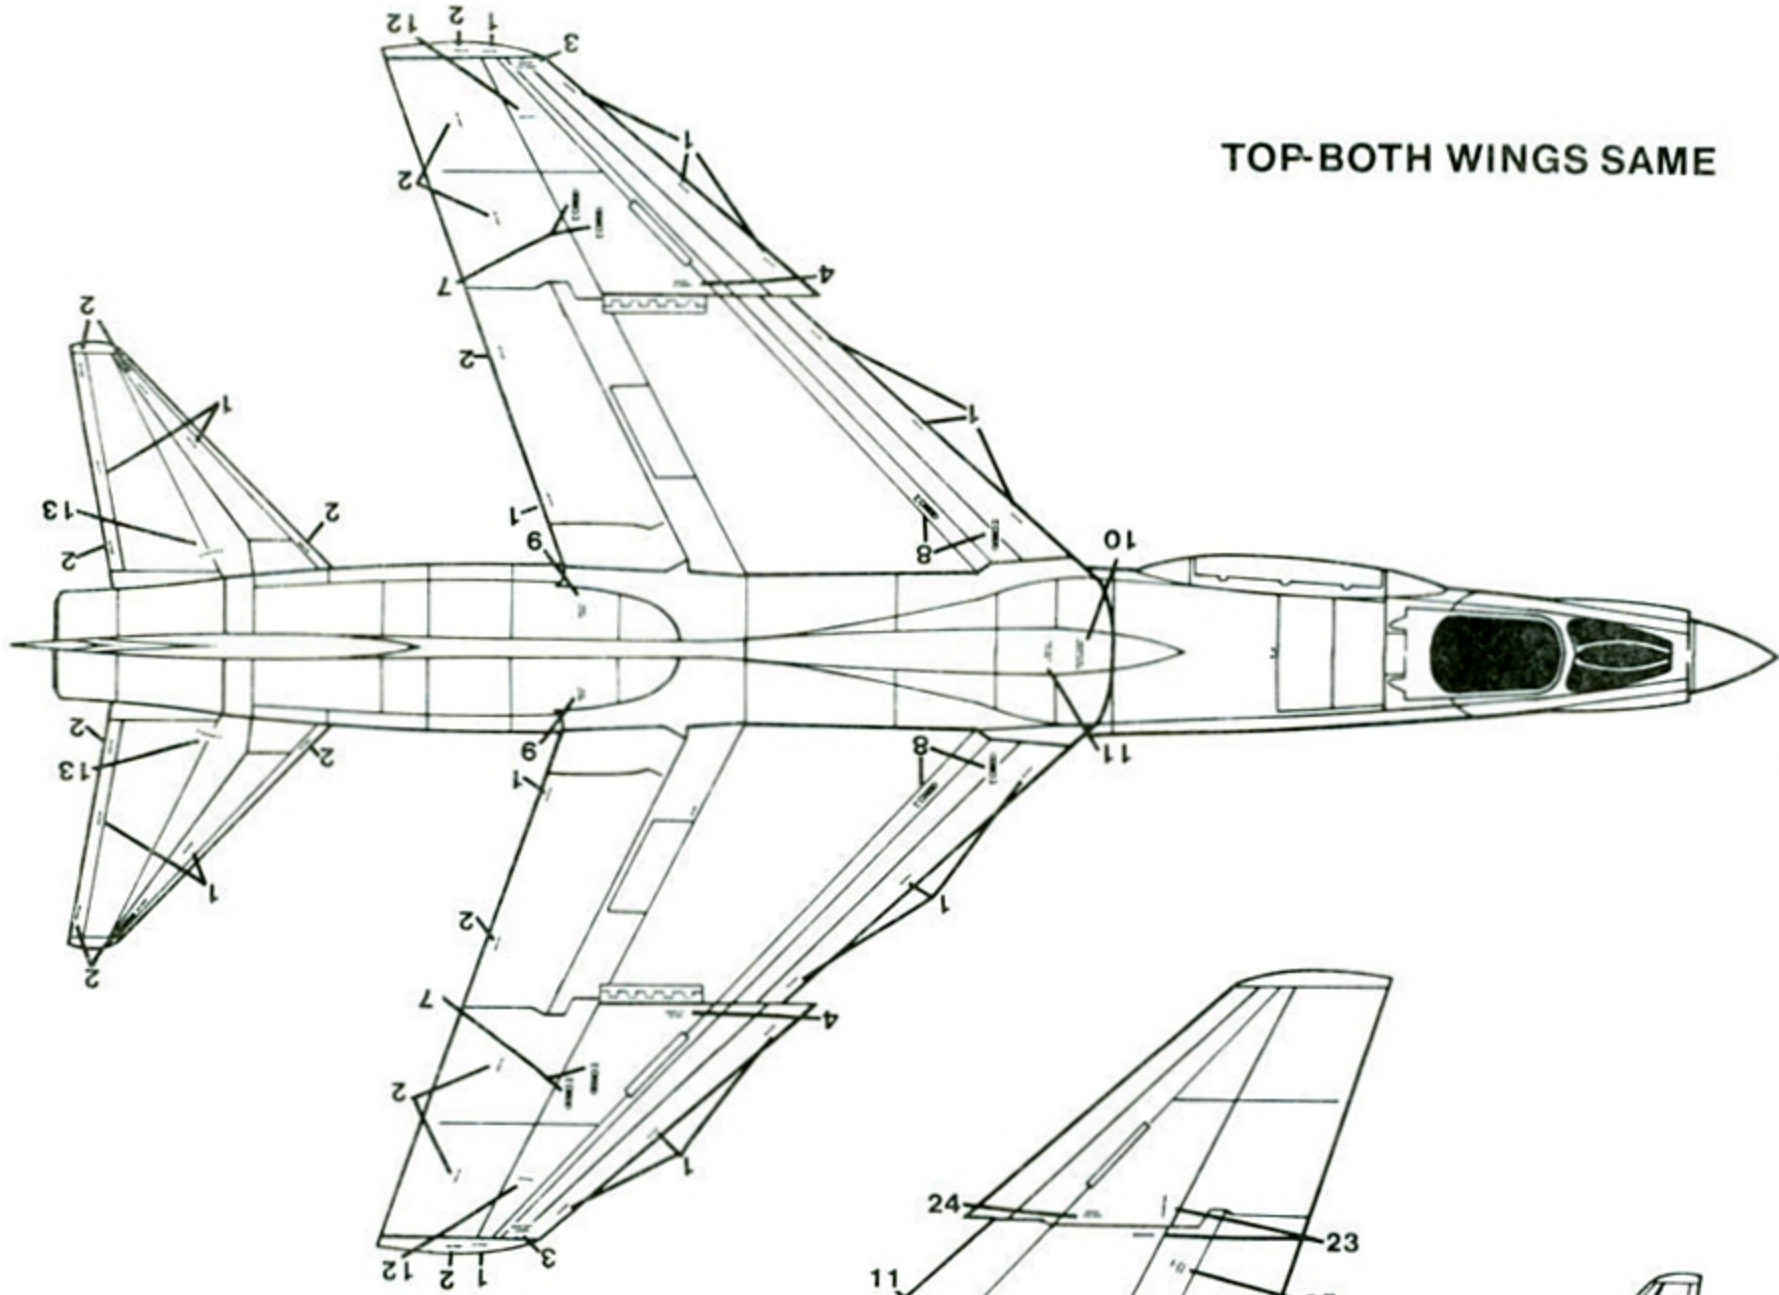

MICROSCALE DECAL NUMBER
48-283 F-8 DATA

TOP-BOTH WINGS SAME

BOTTOM-BOTH WING SAME