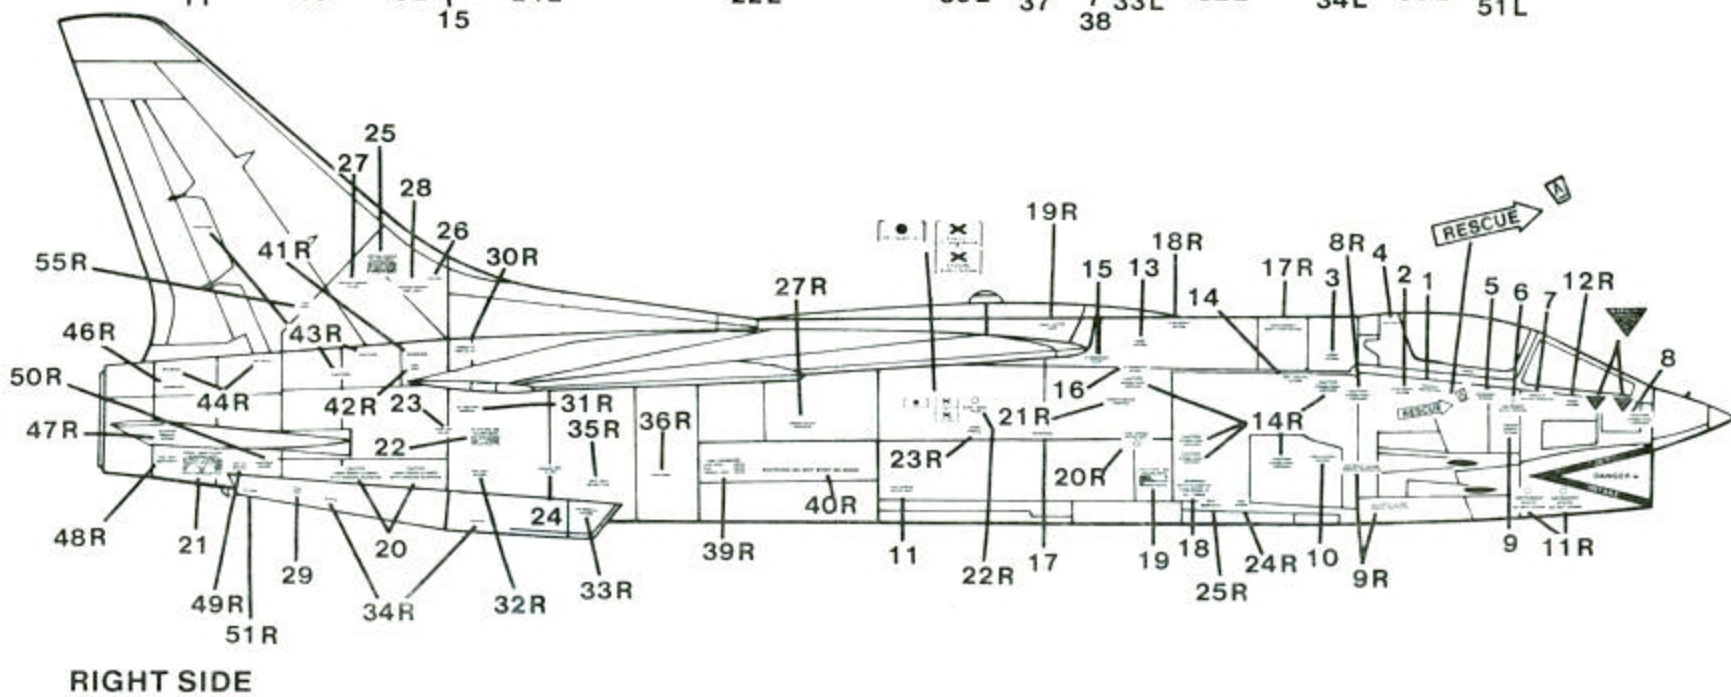

MICROSCALE DECAL NUMBER
48-283 F-8 DATA

TOP-BOTH WINGS SAME

BOTTOM-BOTH WING SAME