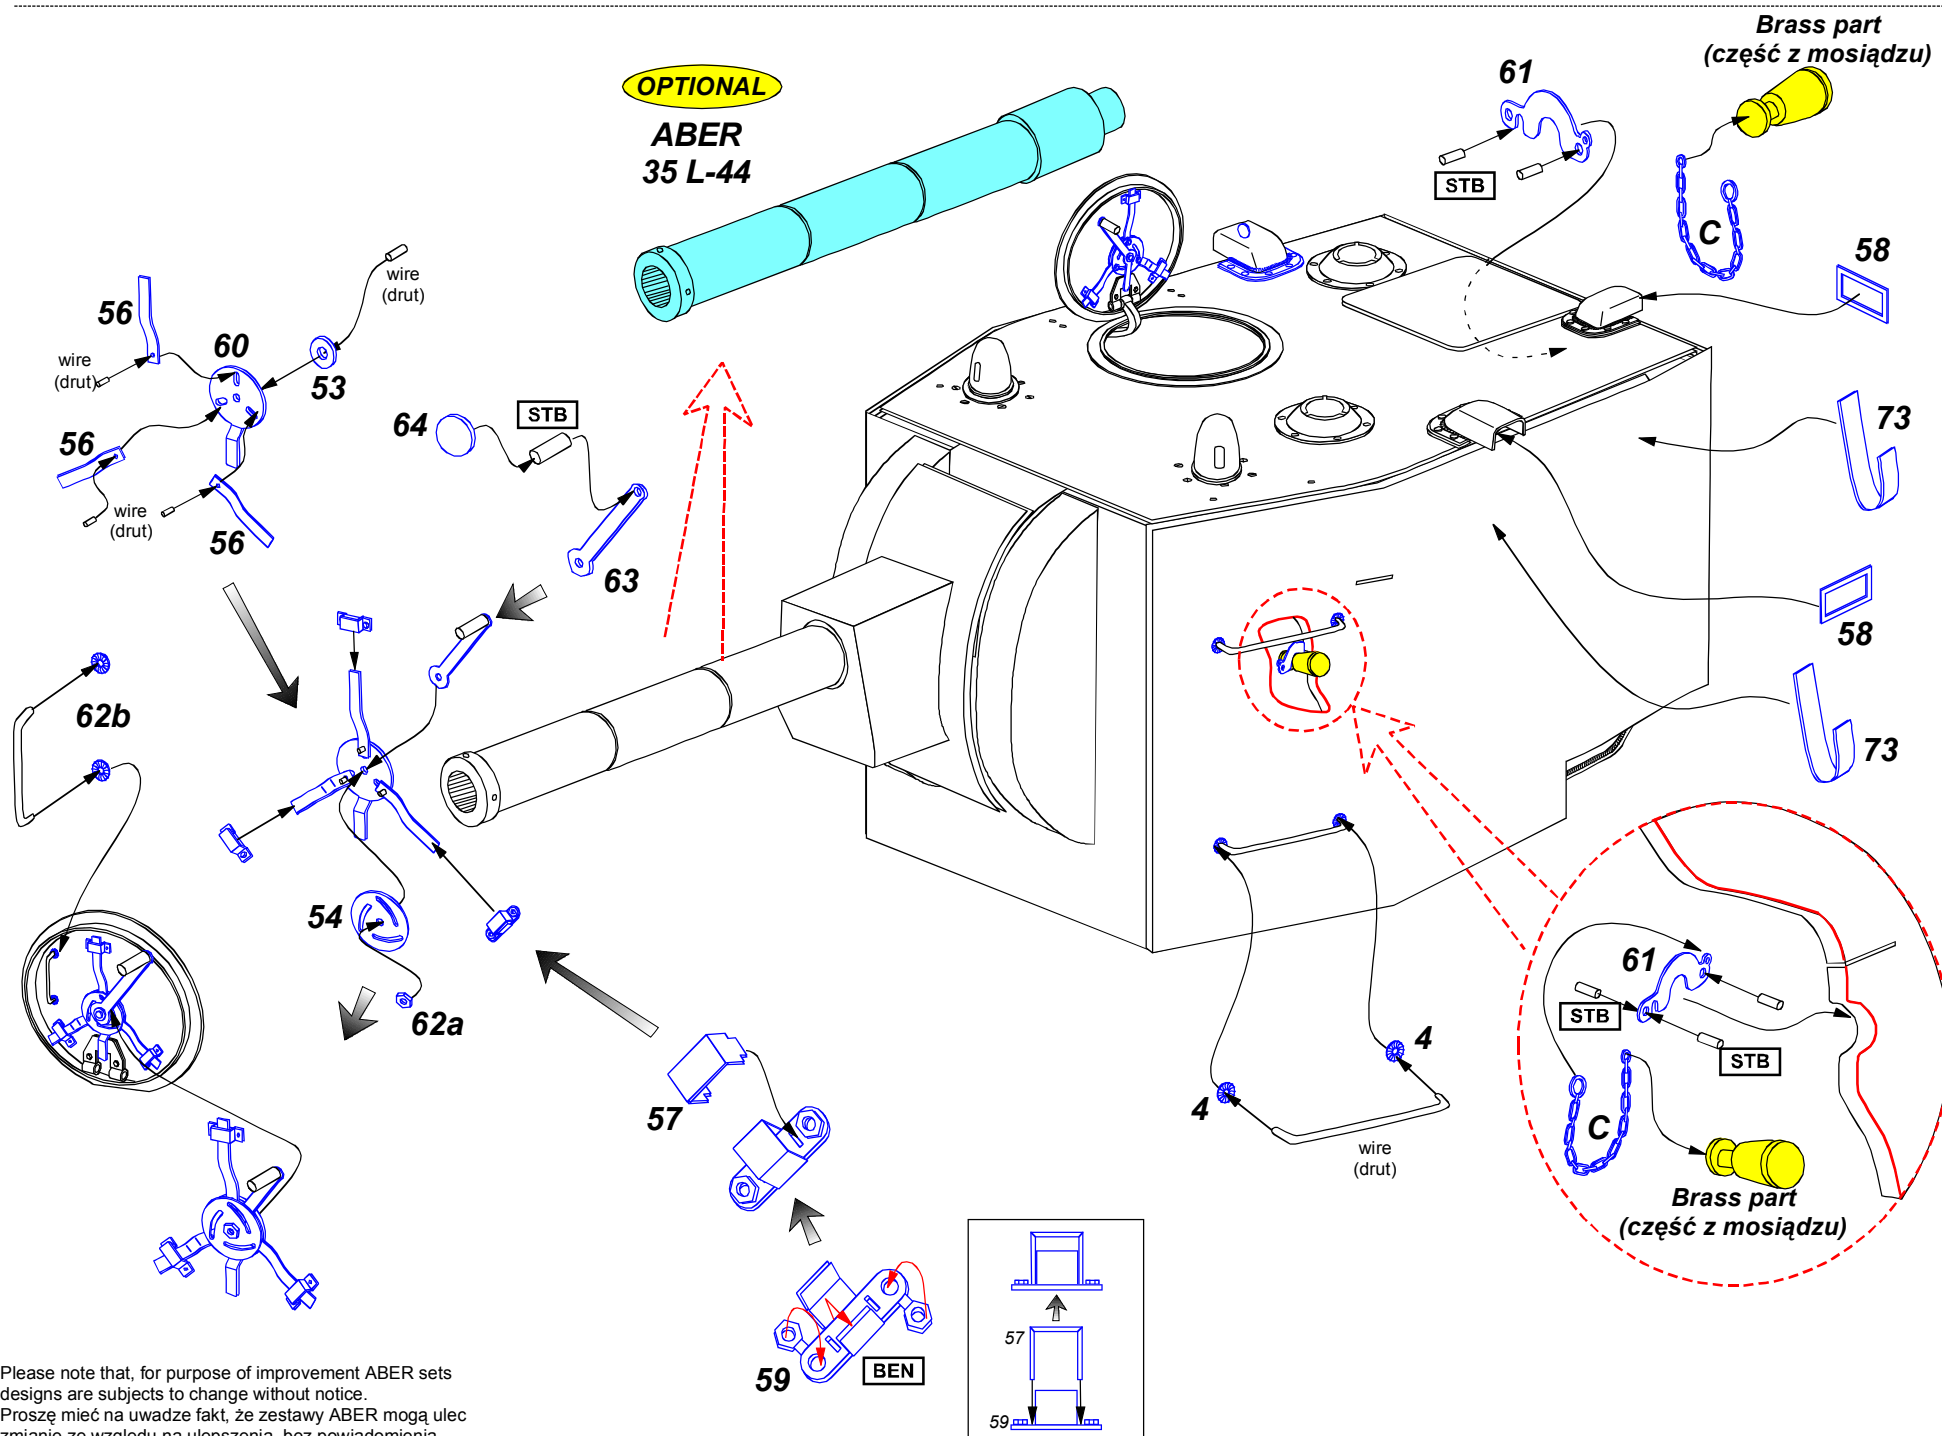

Please note that, for purpose of improvement ABER sets designs are subjects to change without notice.
Proszę mieć na uwadze fakt, że zestawy ABER mogą ulec zmianie ze względu na ulepszenia, bez powiadomienia.