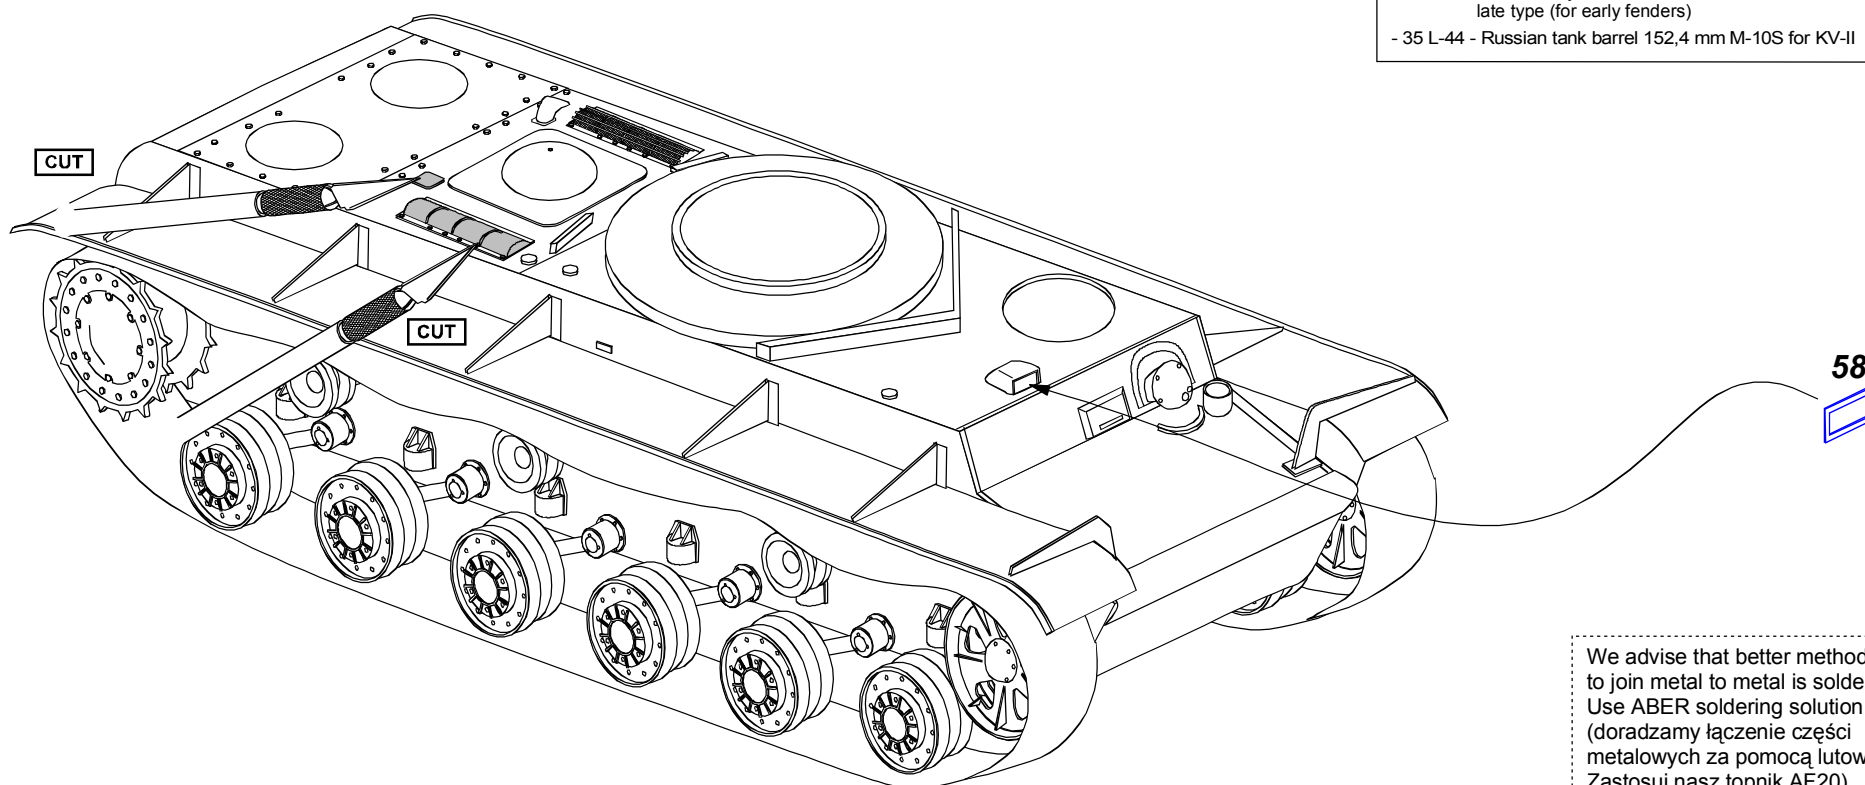

Separately sold (oddzielnie w sprzedaży):

- 35 192 - Soviet heavy tank KV-1 & KV-2 - Vol. 2- Fenders -early model
- 35 194 - Soviet heavy tank KV-1 & KV-2 - Vol. 4 - Tool boxes early type (for early fenders)
- 35 195 - Soviet heavy tank KV-1 & KV-2 - Vol. 5 - Tool boxes late type (for early fenders)
- 35 L-44 - Russian tank barrel 152,4 mm M-10S for KV-II