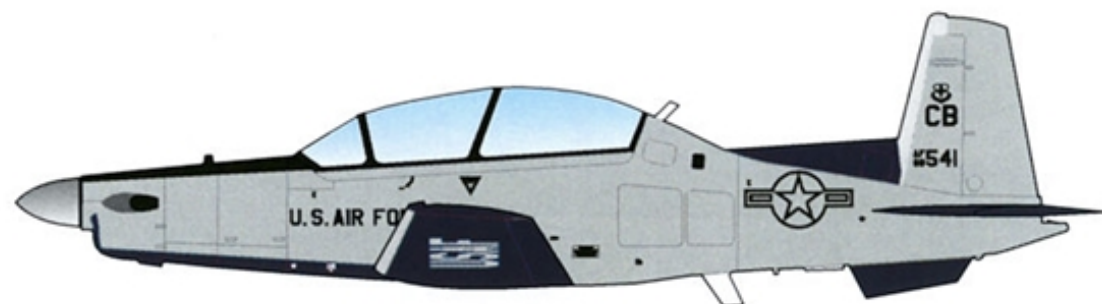

T-6 TEXAN II

**FOUR MARKING OPTIONS
DESIGNED FOR THE IBEX KIT**

1/48 SCALE

DECALS PRINTED BY

OPTION 1: T-6C TEXAN II "NZ1407"
ROYAL NEW ZEALAND AIR FORCE
 2014

MARKINGS FOR ONE OTHER AIRCRAFT (NZ1404) ARE ALSO PROVIDED ON THE SHEET.

A FLAT BLACK (FS37038)

B DARK SEA BLUE (FS15042)

C FLAT WHITE (FS37875)

D ALUMINUM

E DARK GHOST GRAY (FS36320)

F LIGHT GRAY (FS36495)

G INSIGNIA BLUE (FS35044)

H INT. ORANGE (FS12197)