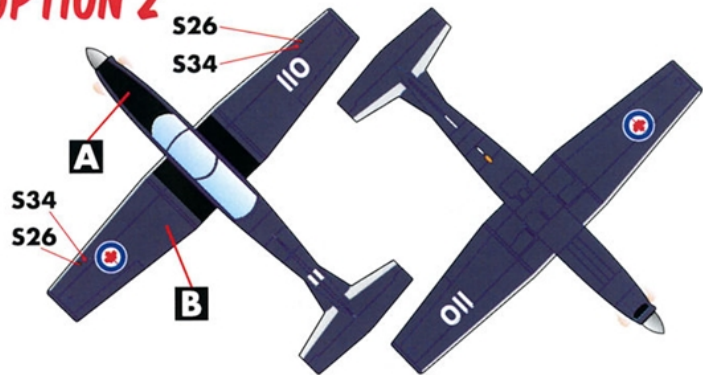

T-6 TEXAN II

**FOUR MARKING OPTIONS
DESIGNED FOR THE IBEX KIT**

1/48 SCALE

DECALS PRINTED BY

OPTION 1: T-6C TEXAN II "NZ1407"
ROYAL NEW ZEALAND AIR FORCE
 2014

MARKINGS FOR ONE OTHER AIRCRAFT (NZ1404) ARE ALSO PROVIDED ON THE SHEET.

OPTION 3: T-6C TEXAN II "6606"
MEXICAN AIR FORCE
 2014

Caracal Models
 PO Box 92141
 Austin, TX 78709
info@caracalmodels.com
<http://www.caracalmodels.com>

OPTION 4: T-6A TEXAN II 98-541
COLUMBUS AFB, US AIR FORCE
 2013

OPTION 1

OPTION 2

OPTION 3

OPTION 4