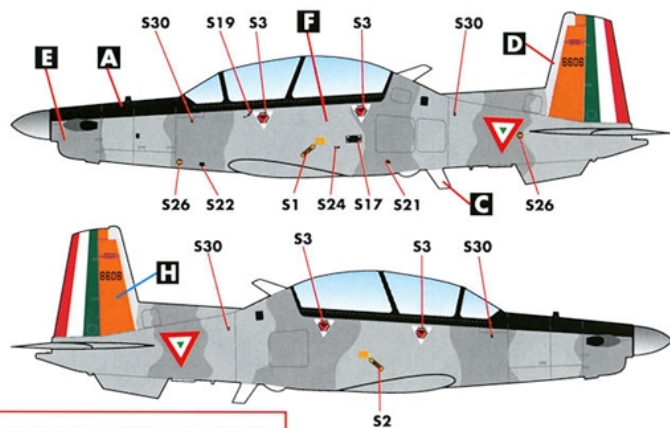

OPTION 3: T-6C TEXAN II "6606"
MEXICAN AIR FORCE
2014