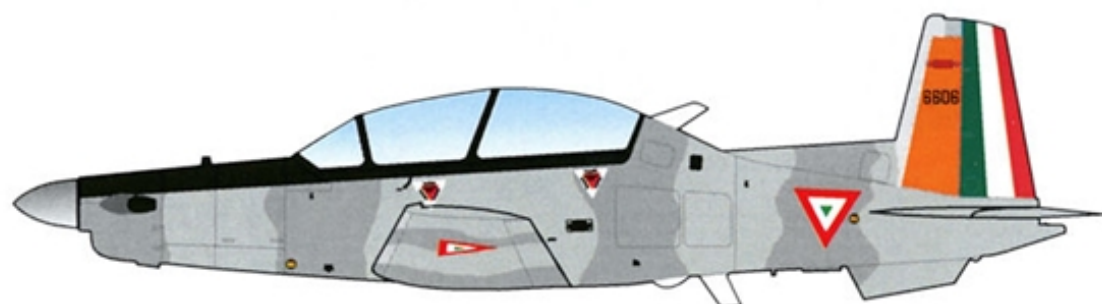

T-6 TEXAN II

**FOUR MARKING OPTIONS
DESIGNED FOR THE IBEX KIT**

1/48 SCALE

DECALS PRINTED BY

OPTION 1: T-6C TEXAN II "NZ1407"
ROYAL NEW ZEALAND AIR FORCE
 2014

MARKINGS FOR ONE OTHER AIRCRAFT (NZ1404) ARE ALSO PROVIDED ON THE SHEET.

A FLAT BLACK (FS37038)

B DARK SEA BLUE (FS15042)

C FLAT WHITE (FS37875)

D ALUMINUM

E DARK GHOST GRAY (FS36320)

F LIGHT GRAY (FS36495)

G INSIGNIA BLUE (FS35044)

H INT. ORANGE (FS12197)