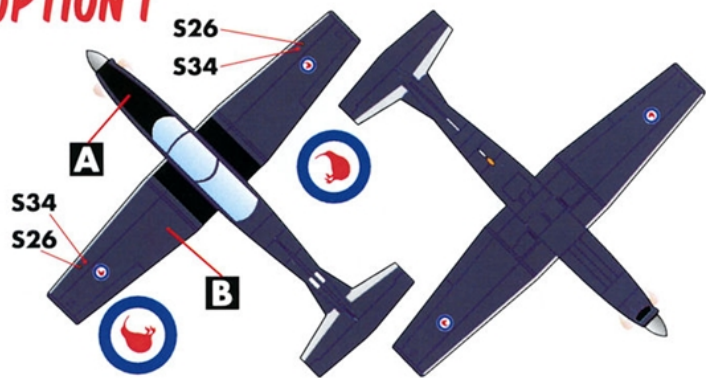

T-6 TEXAN II

**FOUR MARKING OPTIONS
DESIGNED FOR THE IBEX KIT**

1/48 SCALE

DECALS PRINTED BY

OPTION 1: T-6C TEXAN II "NZ1407"
ROYAL NEW ZEALAND AIR FORCE
 2014

MARKINGS FOR ONE OTHER AIRCRAFT (NZ1404) ARE ALSO PROVIDED ON THE SHEET.

OPTION 3: T-6C TEXAN II "6606"
MEXICAN AIR FORCE
 2014

Caracal Models
 PO Box 92141
 Austin, TX 78709
info@caracalmodels.com
<http://www.caracalmodels.com>

OPTION 4: T-6A TEXAN II 98-541
COLUMBUS AFB, US AIR FORCE
 2013

OPTION 1

OPTION 2

OPTION 3

OPTION 4