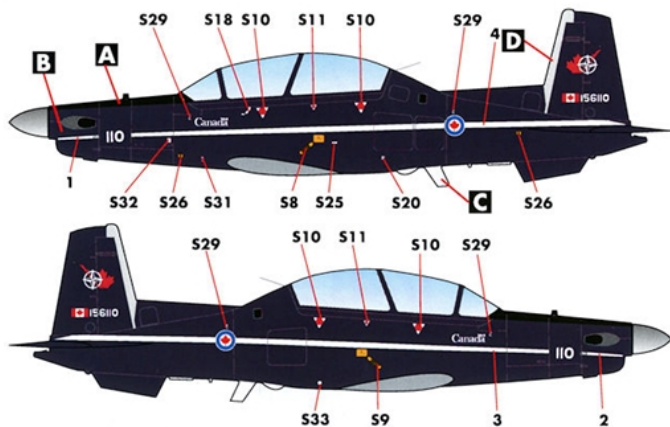

OPTION 2: CT-156 HARVARD II "156110"
ROYAL CANADIAN AIR FORCE
2012