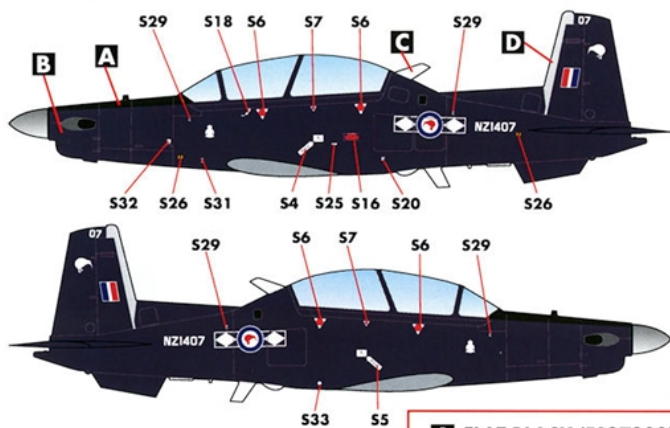

T-6 TEXAN II

**FOUR MARKING OPTIONS
DESIGNED FOR THE IBEX KIT**

1/48 SCALE

DECALS PRINTED BY

OPTION 1: T-6C TEXAN II "NZ1407"
ROYAL NEW ZEALAND AIR FORCE
 2014

MARKINGS FOR ONE OTHER AIRCRAFT (NZ1404) ARE ALSO PROVIDED ON THE SHEET.

A FLAT BLACK (FS37038)

B DARK SEA BLUE (FS15042)

C FLAT WHITE (FS37875)

D ALUMINUM

E DARK GHOST GRAY (FS36320)

F LIGHT GRAY (FS36495)

G INSIGNIA BLUE (FS35044)

H INT. ORANGE (FS12197)