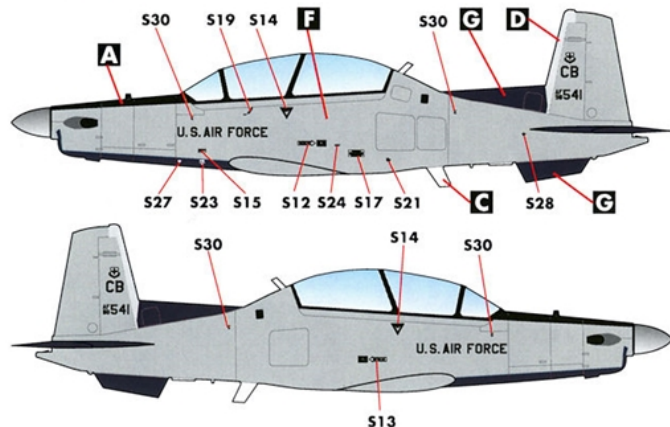

OPTION 4: T-6A TEXAN II 98-541
COLUMBUS AFB, US AIR FORCE
2013