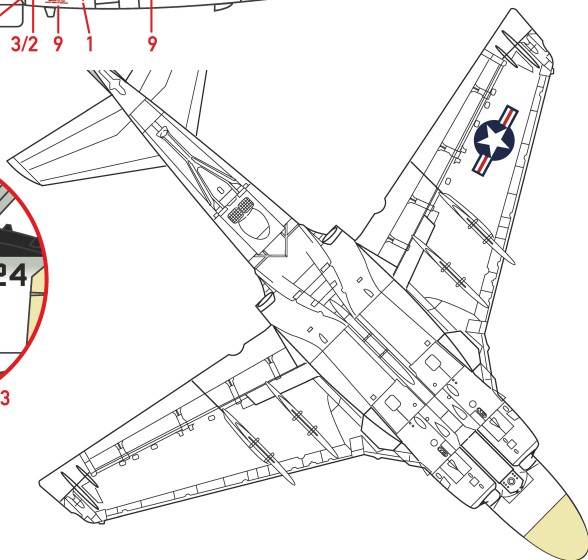

ECM Intruders

EA-6A

Grumman EA-6A, Bu.No. 156982, AJ/615, VMJ-2 Playboys, USS America, September 1971.
Carriers silhouettes painted on the nose representing CV-59 USS Forrestal, CV-60 USS Saratoga and CV-66 USS America. Apply small white "CV" numbers from top to down on silhouettes.

SCALE 1:72

Grumman EA-6A, Bu.No. 147865, AA/610, VMJ-2 Playboys, USS Forrestal, February 1970.

For experienced modellers

Grumman EA-6A, Bu.No. 156980, RH/611, VMJ-1 Golden Hawks, USS Coral Sea, April 1975.
Perhaps one of three aircraft from Det 101 based at USS Midway, and cross decking to USS Coral Sea during evacuation from Saigon.

FS 595 Color Chart   17875   16440   33613   27038

CTAMODELS.COM

Grumman EA-6A, Bu.No. 156984, RH/624, VMJ-1 Golden Hawks, USS Midway, August 1975.

Walkways 'RM611' only

SCALE 1:72