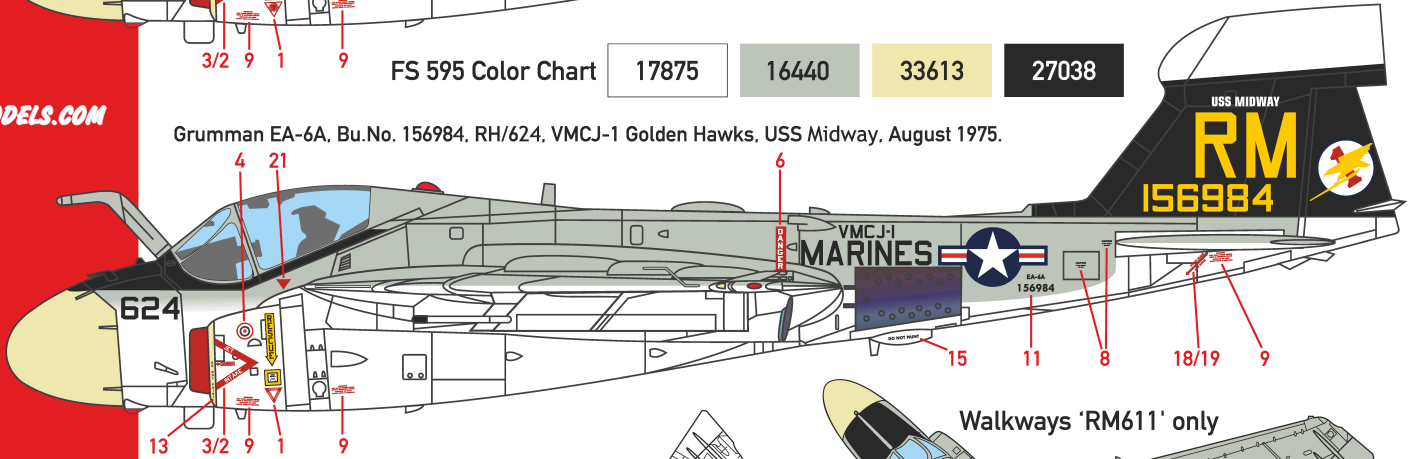

SCALE 1:72

Grumman EA-6A, Bu.No. 147865, AA/610, VMJ-2 Playboys, USS Forrestal, February 1970.

For experienced modellers

Grumman EA-6A, Bu.No. 156980, RH/611, VMJ-1 Golden Hawks, USS Coral Sea, April 1975.
Perhaps one of three aircraft from Det 101 based at USS Midway, and cross decking to USS Coral Sea during evacuation from Saigon.

FS 595 Color Chart 17875 16440 33613 27038

CTAMODELS.COM

Grumman EA-6A, Bu.No. 156984, RH/624, VMJ-1 Golden Hawks, USS Midway, August 1975.

Walkways 'RM611' only

SCALE 1:72