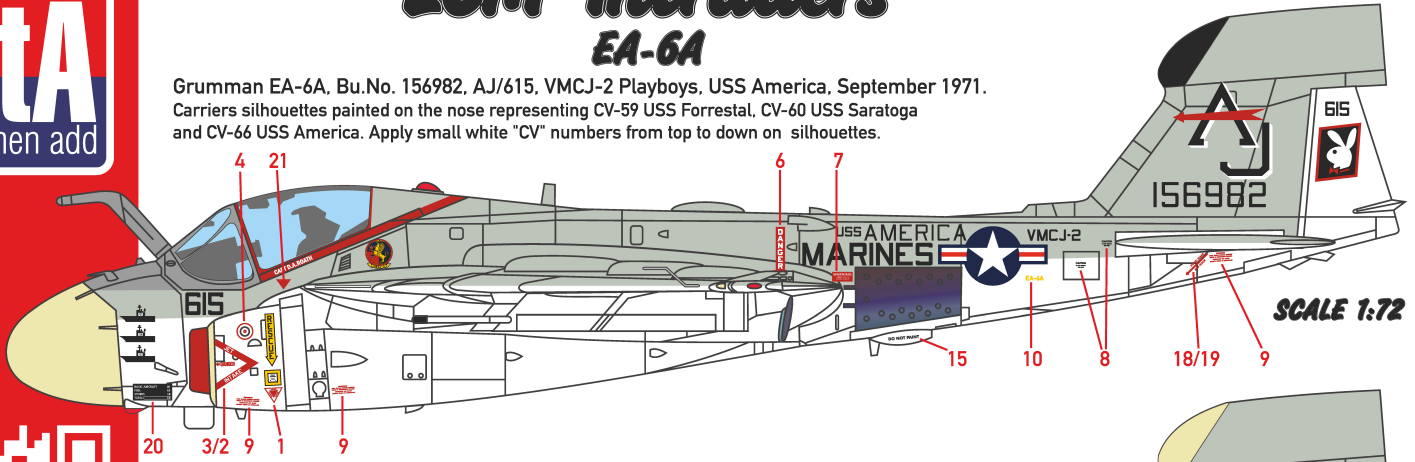

ECM Intruders

EA-6A

Grumman EA-6A, Bu.No. 156982, AJ/615, VMJ-2 Playboys, USS America, September 1971.
Carriers silhouettes painted on the nose representing CV-59 USS Forrestal, CV-60 USS Saratoga and CV-66 USS America. Apply small white "CV" numbers from top to down on silhouettes.

SCALE 1:72

Grumman EA-6A, Bu.No. 147865, AA/610, VMJ-2 Playboys, USS Forrestal, February 1970.

For experienced modellers

Grumman EA-6A, Bu.No. 156980, RH/611, VMJ-1 Golden Hawks, USS Coral Sea, April 1975.
Perhaps one of three aircraft from Det 101 based at USS Midway, and cross decking to USS Coral Sea during evacuation from Saigon.

FS 595 Color Chart 17875 16440 33613 27038

CTAMODELS.COM

Grumman EA-6A, Bu.No. 156984, RH/624, VMJ-1 Golden Hawks, USS Midway, August 1975.

Walkways 'RM611' only

SCALE 1:72