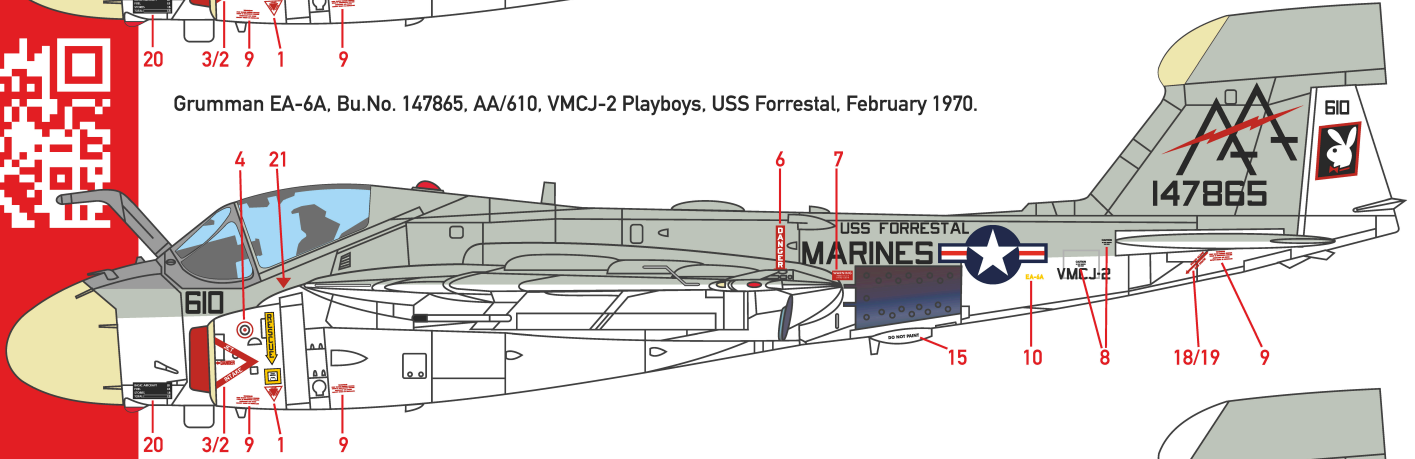

ECM Intruders

EA-6A

Grumman EA-6A, Bu.No. 156982, AJ/615, VMJ-2 Playboys, USS America, September 1971.
Carriers silhouettes painted on the nose representing CV-59 USS Forrestal, CV-60 USS Saratoga and CV-66 USS America. Apply small white "CV" numbers from top to down on silhouettes.

SCALE 1:72

Grumman EA-6A, Bu.No. 147865, AA/610, VMJ-2 Playboys, USS Forrestal, February 1970.

For experienced modellers

Grumman EA-6A, Bu.No. 156980, RH/611, VMJ-1 Golden Hawks, USS Coral Sea, April 1975.
Perhaps one of three aircraft from Det 101 based at USS Midway, and cross decking to USS Coral Sea during evacuation from Saigon.

FS 595 Color Chart 17875 16440 33613 27038

CTAMODELS.COM

Grumman EA-6A, Bu.No. 156984, RH/624, VMJ-1 Golden Hawks, USS Midway, August 1975.

Walkways 'RM611' only

SCALE 1:72