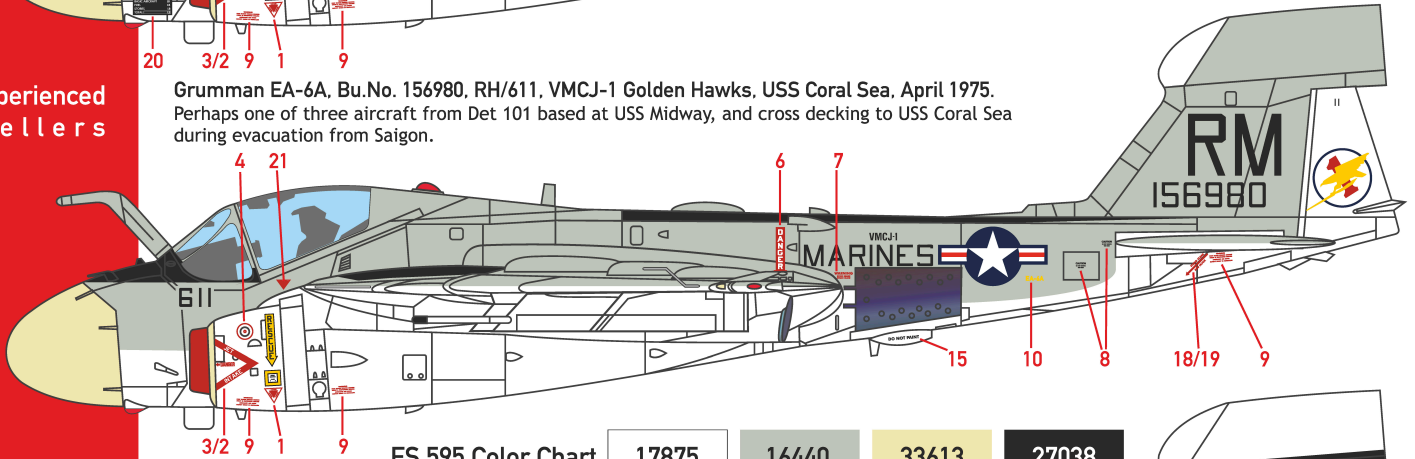

ECM Intruders

EA-6A

Grumman EA-6A, Bu.No. 156982, AJ/615, VMJ-2 Playboys, USS America, September 1971.
Carriers silhouettes painted on the nose representing CV-59 USS Forrestal, CV-60 USS Saratoga and CV-66 USS America. Apply small white "CV" numbers from top to down on silhouettes.

SCALE 1:72

Grumman EA-6A, Bu.No. 147865, AA/610, VMJ-2 Playboys, USS Forrestal, February 1970.

For experienced modellers

Grumman EA-6A, Bu.No. 156980, RH/611, VMJ-1 Golden Hawks, USS Coral Sea, April 1975.
Perhaps one of three aircraft from Det 101 based at USS Midway, and cross decking to USS Coral Sea during evacuation from Saigon.

FS 595 Color Chart 17875 16440 33613 27038

CTAMODELS.COM

Grumman EA-6A, Bu.No. 156984, RH/624, VMJ-1 Golden Hawks, USS Midway, August 1975.

Walkways 'RM611' only

SCALE 1:72