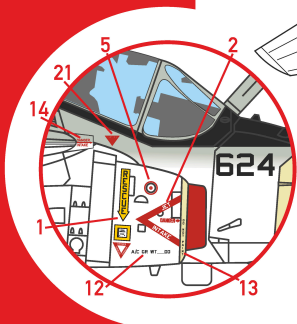

ECM Intruders

EA-6A

Grumman EA-6A, Bu.No. 156982, AJ/615, VMJ-2 Playboys, USS America, September 1971.
Carriers silhouettes painted on the nose representing CV-59 USS Forrestal, CV-60 USS Saratoga and CV-66 USS America. Apply small white "CV" numbers from top to down on silhouettes.

SCALE 1:72

Grumman EA-6A, Bu.No. 147865, AA/610, VMJ-2 Playboys, USS Forrestal, February 1970.

For experienced modellers

Grumman EA-6A, Bu.No. 156980, RH/611, VMJ-1 Golden Hawks, USS Coral Sea, April 1975.
Perhaps one of three aircraft from Det 101 based at USS Midway, and cross decking to USS Coral Sea during evacuation from Saigon.

FS 595 Color Chart   17875   16440   33613   27038

CTAMODELS.COM

Grumman EA-6A, Bu.No. 156984, RH/624, VMJ-1 Golden Hawks, USS Midway, August 1975.

Walkways 'RM611' only

SCALE 1:72