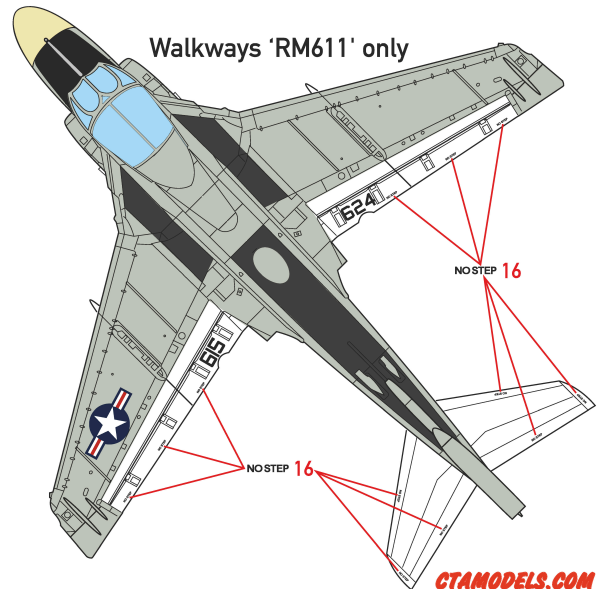

ECM Intruders

EA-6A

Grumman EA-6A, Bu.No. 156982, AJ/615, VMJ-2 Playboys, USS America, September 1971.
Carriers silhouettes painted on the nose representing CV-59 USS Forrestal, CV-60 USS Saratoga and CV-66 USS America. Apply small white "CV" numbers from top to down on silhouettes.

SCALE 1:72

Grumman EA-6A, Bu.No. 147865, AA/610, VMJ-2 Playboys, USS Forrestal, February 1970.

For experienced modellers

Grumman EA-6A, Bu.No. 156980, RH/611, VMJ-1 Golden Hawks, USS Coral Sea, April 1975.
Perhaps one of three aircraft from Det 101 based at USS Midway, and cross decking to USS Coral Sea during evacuation from Saigon.

FS 595 Color Chart 17875 16440 33613 27038

CTAMODELS.COM

Grumman EA-6A, Bu.No. 156984, RH/624, VMJ-1 Golden Hawks, USS Midway, August 1975.

Walkways 'RM611' only

SCALE 1:72