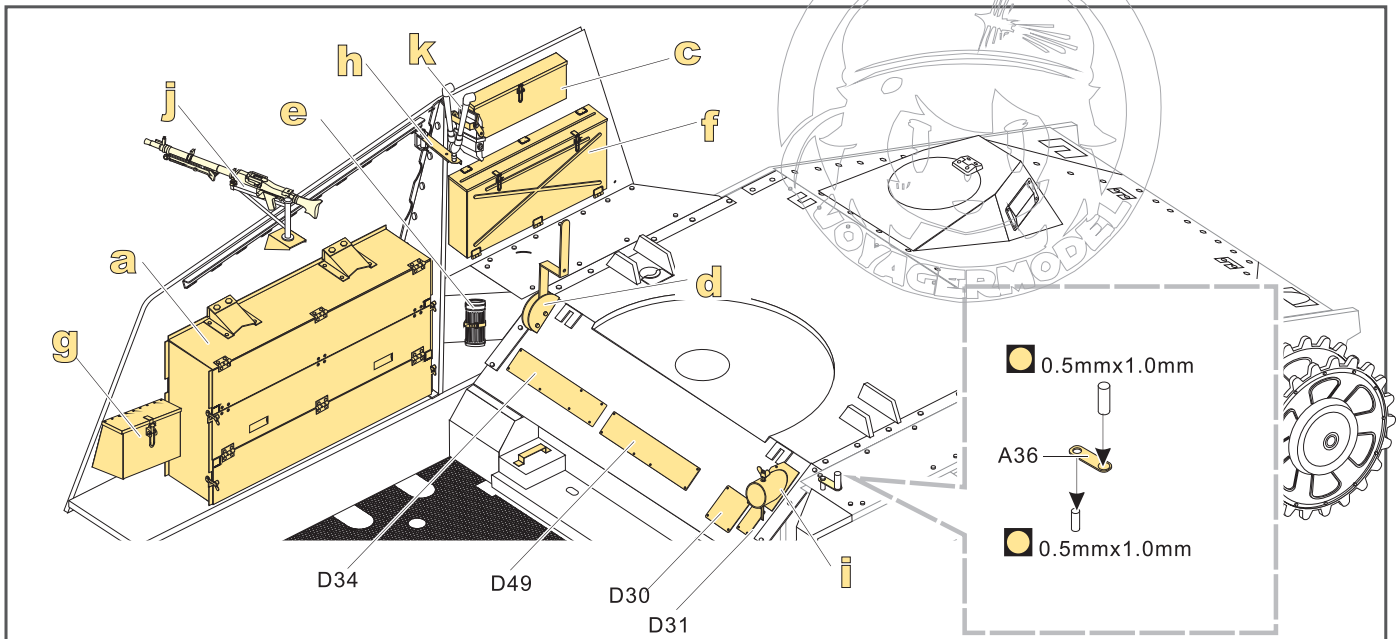

1/35 MILITARY MINIATURE VEHICLE UPGRADE SERIES PE35656