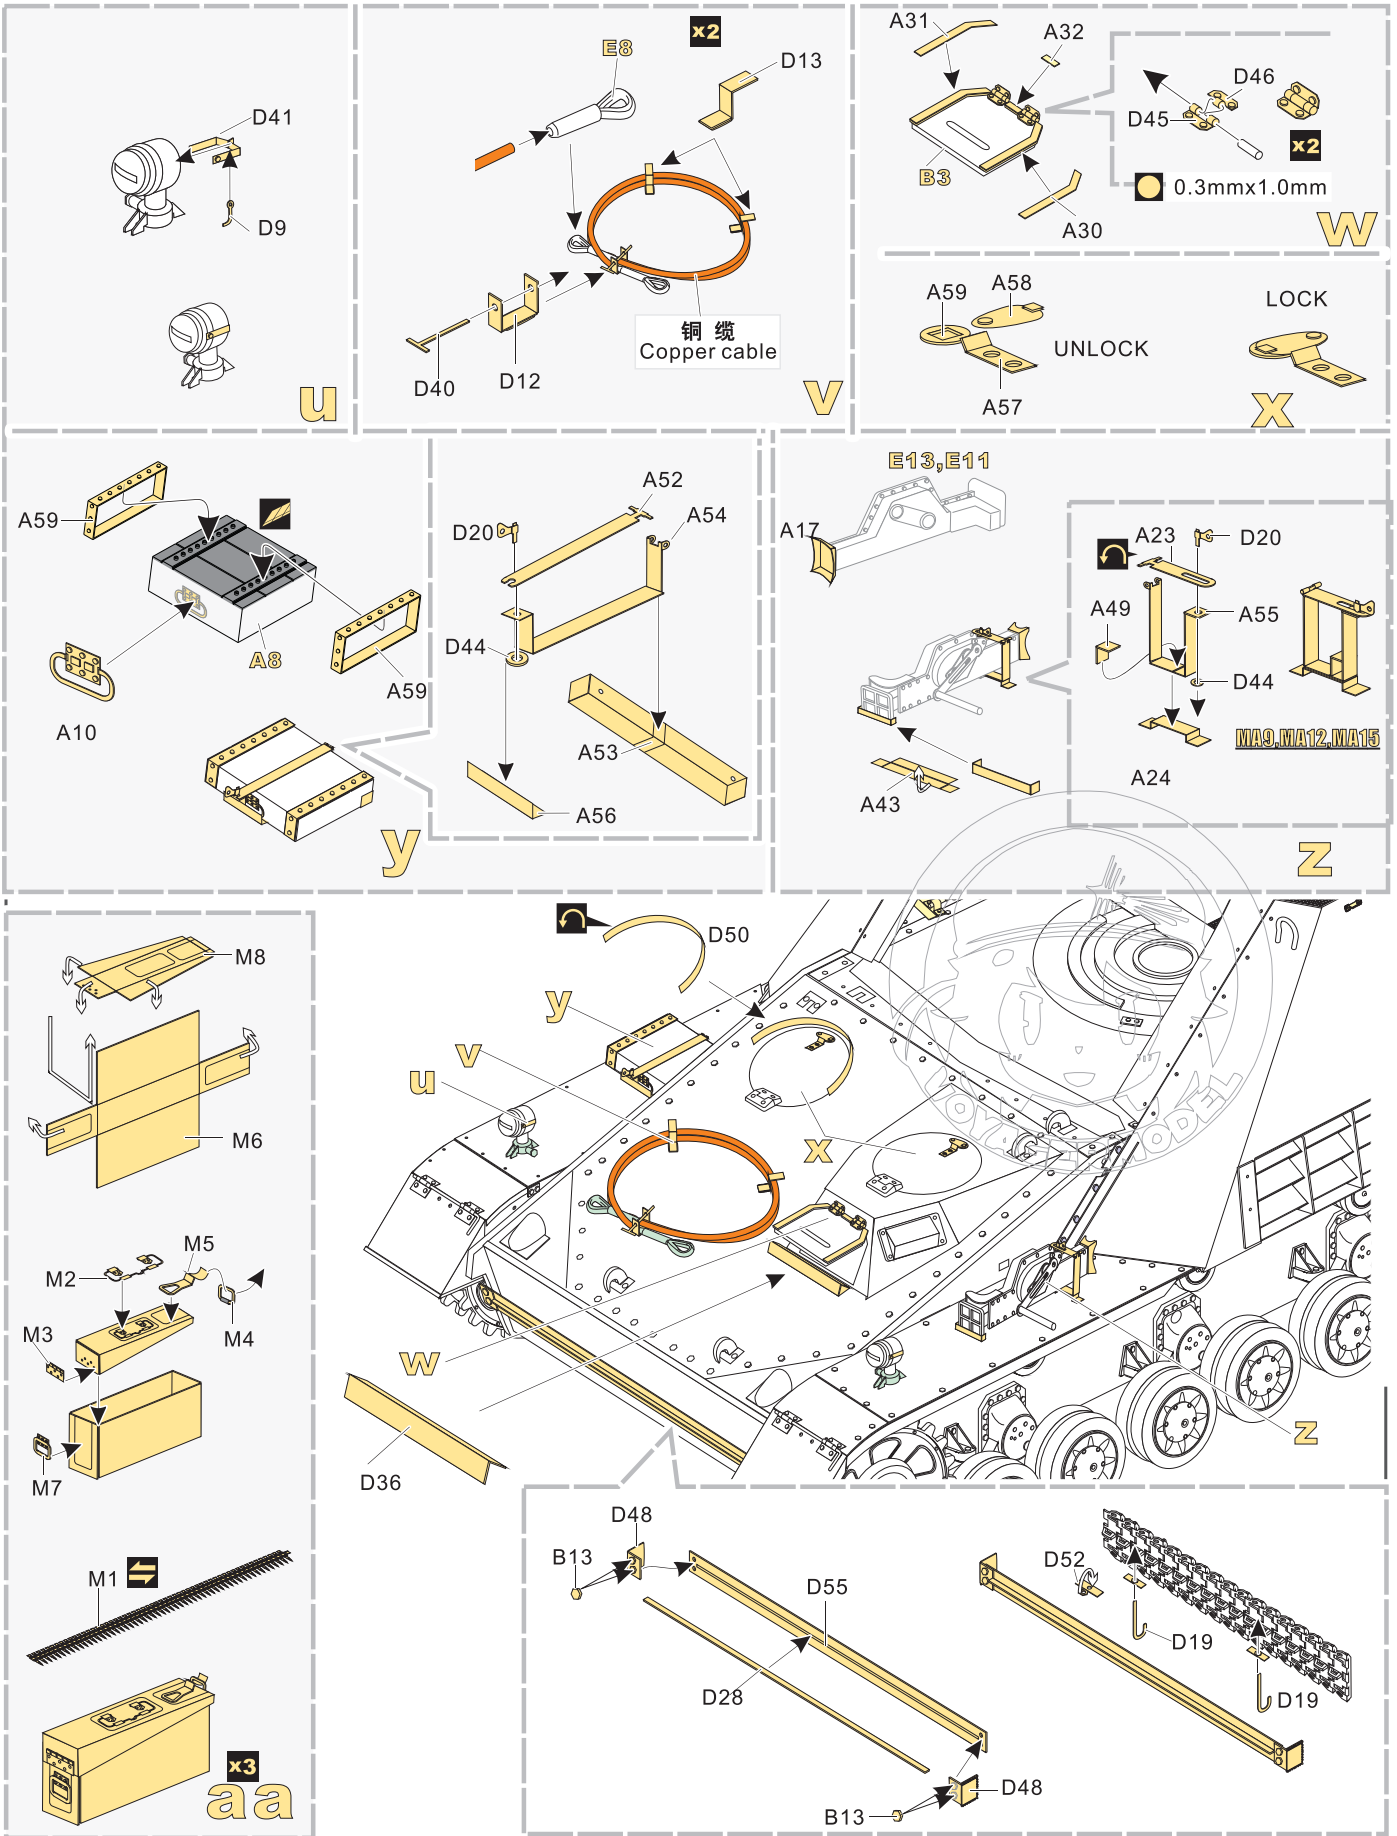

1/35 MILITARY MINIATURE VEHICLE UPGRADE SERIES PE35656

1/35 MILITARY MINIATURE VEHICLE UPGRADE SERIES PE35656

1/35 MILITARY MINIATURE VEHICLE UPGRADE SERIES PE35656

1/35 MILITARY MINIATURE VEHICLE UPGRADE SERIES PE35656

1/35 MILITARY MINIATURE VEHICLE UPGRADE SERIES PE35656

THE STEPS IN THE BLACK BOX APPLY FOR PE35656 B VERSION
黑框内的步骤仅适用于**PE35656 B**版本

[Http://www.voyagermodel.com/productdetails.asp?itemid=PE35656](http://www.voyagermodel.com/productdetails.asp?itemid=PE35656)

**VOYAGER
MODEL**

更多PE35656样品照片参考请扫一扫
MORE PICTUER OF PE 35656
REFERENCE SCAN HERE

VOYAGERMODEL® 无微不至 极致享受
The Best Upgrade Solution

Recommended item

PE 35657	WWII Japanese Type95 Light Tank early version (Gun barrel Includ)
VBS0184	WWII German 88mm Pak43/41 Barrel
VBS0315	WWII German 88mm L/71 Ammunition (12PCES)
VBS0316	WWII German 88mm L/71 Ammunition cartridge (12PCES)