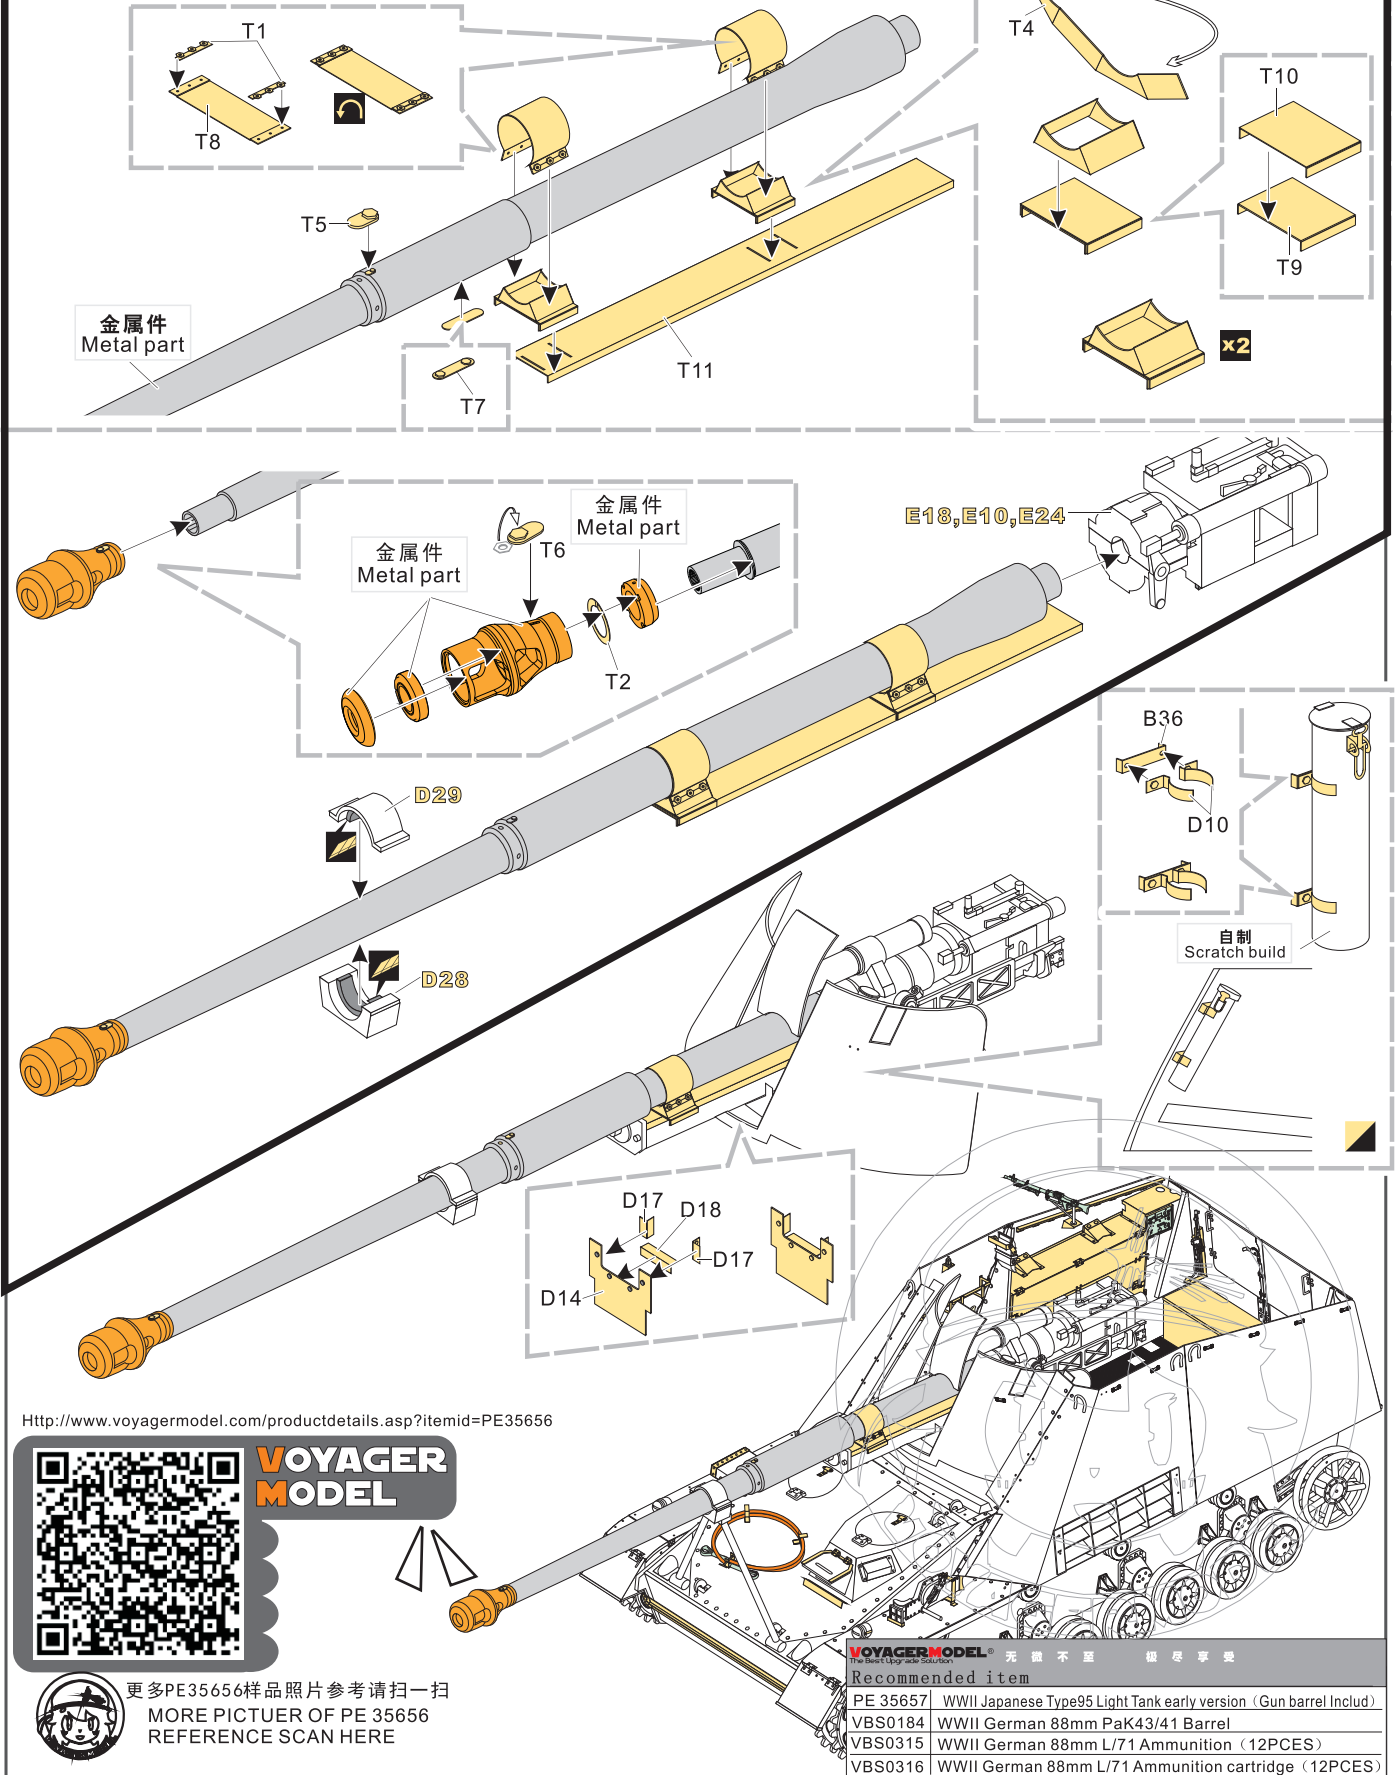

1/35 MILITARY MINIATURE VEHICLE UPGRADE SERIES PE35656

1/35 MILITARY MINIATURE VEHICLE UPGRADE SERIES PE35656

1/35 MILITARY MINIATURE VEHICLE UPGRADE SERIES PE35656

1/35 MILITARY MINIATURE VEHICLE UPGRADE SERIES PE35656

1/35 MILITARY MINIATURE VEHICLE UPGRADE SERIES PE35656

THE STEPS IN THE BLACK BOX APPLY FOR PE35656 B VERSION
黑框内的步骤仅适用于**PE35656 B**版本

[Http://www.voyagermodel.com/productdetails.asp?itemid=PE35656](http://www.voyagermodel.com/productdetails.asp?itemid=PE35656)

**VOYAGER
MODEL**

更多PE35656样品照片参考请扫一扫
MORE PICTUER OF PE 35656
REFERENCE SCAN HERE

VOYAGERMODEL® 无微不至 极致享受
The Best Upgrade Solution

Recommended item

PE 35657	WWII Japanese Type95 Light Tank early version (Gun barrel Includ)
VBS0184	WWII German 88mm Pak43/41 Barrel
VBS0315	WWII German 88mm L/71 Ammunition (12PCES)
VBS0316	WWII German 88mm L/71 Ammunition cartridge (12PCES)