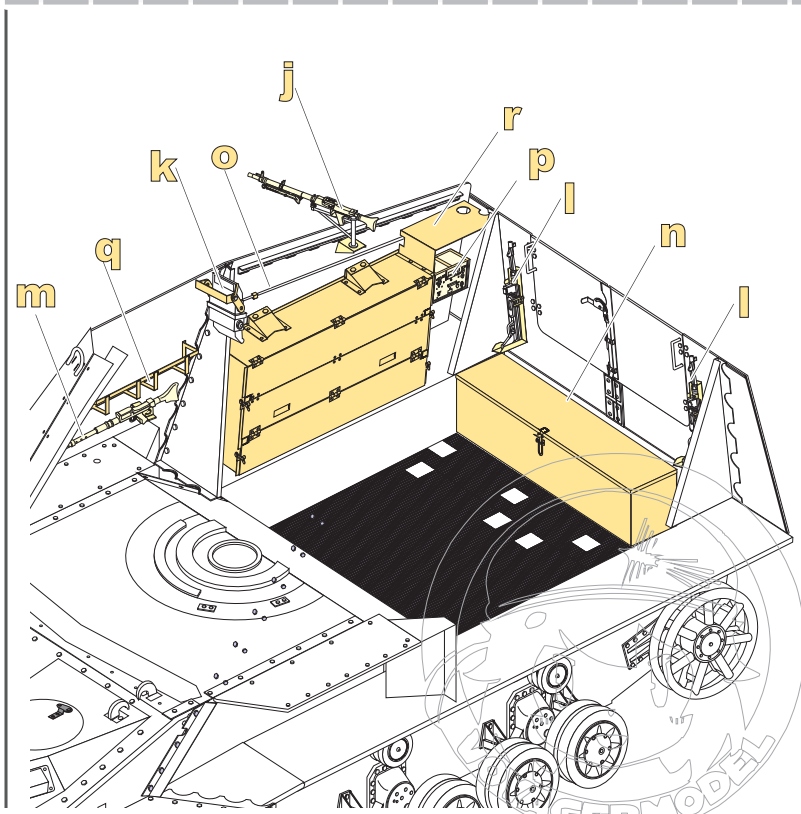

1/35 MILITARY MINIATURE VEHICLE UPGRADE SERIES PE35656