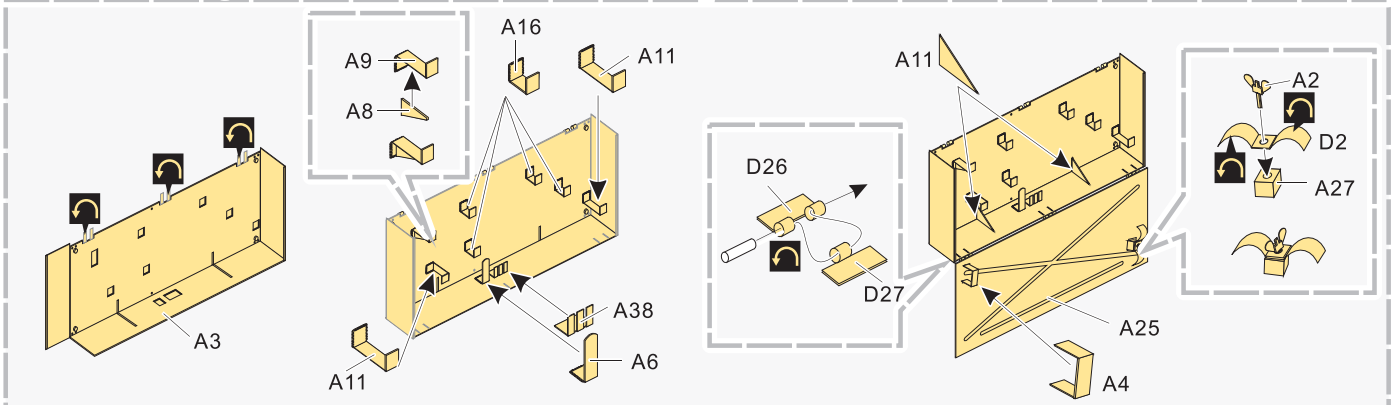

1/35 MILITARY MINIATURE VEHICLE UPGRADE SERIES PE35656

1/35 MILITARY MINIATURE VEHICLE UPGRADE SERIES PE35656

1/35 MILITARY MINIATURE VEHICLE UPGRADE SERIES PE35656

1/35 MILITARY MINIATURE VEHICLE UPGRADE SERIES PE35656

1/35 MILITARY MINIATURE VEHICLE UPGRADE SERIES PE35656

THE STEPS IN THE BLACK BOX APPLY FOR PE35656 B VERSION
黑框内的步骤仅适用于**PE35656 B**版本

[Http://www.voyagermodel.com/productdetails.asp?itemid=PE35656](http://www.voyagermodel.com/productdetails.asp?itemid=PE35656)

**VOYAGER
MODEL**

更多PE35656样品照片参考请扫一扫
MORE PICTUER OF PE 35656
REFERENCE SCAN HERE

VOYAGERMODEL® 无微不至 极致享受
The Best Upgrade Solution

Recommended item

PE 35657	WWII Japanese Type95 Light Tank early version (Gun barrel Includ)
VBS0184	WWII German 88mm Pak43/41 Barrel
VBS0315	WWII German 88mm L/71 Ammunition (12PCES)
VBS0316	WWII German 88mm L/71 Ammunition cartridge (12PCES)