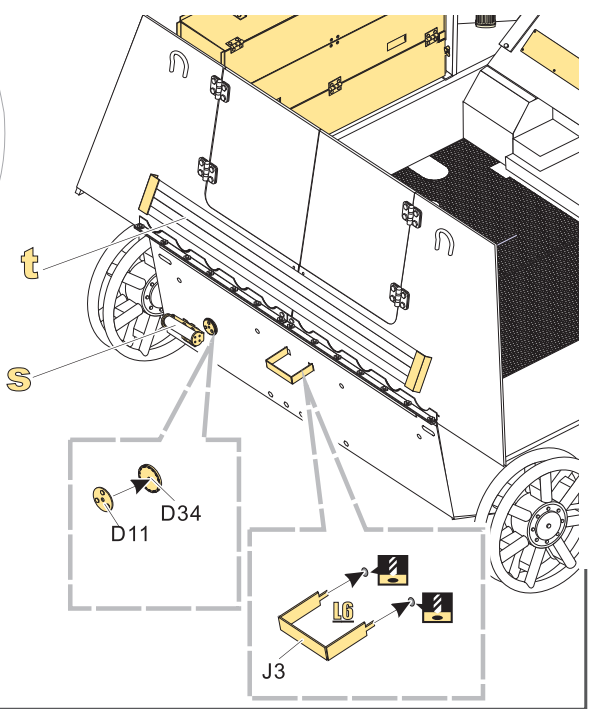

1/35 MILITARY MINIATURE VEHICLE UPGRADE SERIES PE35656