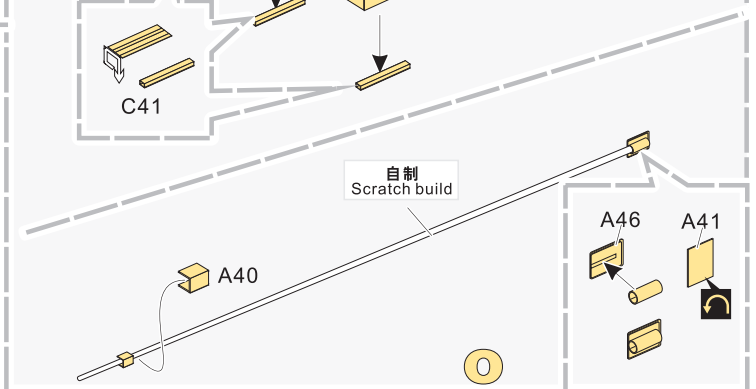

1/35 MILITARY MINIATURE VEHICLE UPGRADE SERIES PE35656

1/35 MILITARY MINIATURE VEHICLE UPGRADE SERIES PE35656

1/35 MILITARY MINIATURE VEHICLE UPGRADE SERIES PE35656

1/35 MILITARY MINIATURE VEHICLE UPGRADE SERIES PE35656

1/35 MILITARY MINIATURE VEHICLE UPGRADE SERIES PE35656

THE STEPS IN THE BLACK BOX APPLY FOR PE35656 B VERSION
黑框内的步骤仅适用于**PE35656 B**版本

[Http://www.voyagermodel.com/productdetails.asp?itemid=PE35656](http://www.voyagermodel.com/productdetails.asp?itemid=PE35656)

**VOYAGER
MODEL**

更多PE35656样品照片参考请扫一扫
MORE PICTUER OF PE 35656
REFERENCE SCAN HERE

VOYAGERMODEL® 无微不至 极致享受
The Best Upgrade Solution

Recommended item

PE 35657	WWII Japanese Type95 Light Tank early version (Gun barrel Includ)
VBS0184	WWII German 88mm Pak43/41 Barrel
VBS0315	WWII German 88mm L/71 Ammunition (12PCES)
VBS0316	WWII German 88mm L/71 Ammunition cartridge (12PCES)