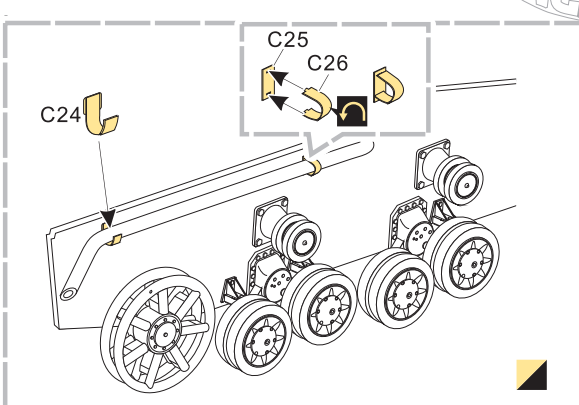

1/35 MILITARY MINIATURE VEHICLE UPGRADE SERIES PE35656

1/35 MILITARY MINIATURE VEHICLE UPGRADE SERIES PE35656

1/35 MILITARY MINIATURE VEHICLE UPGRADE SERIES PE35656

1/35 MILITARY MINIATURE VEHICLE UPGRADE SERIES PE35656

1/35 MILITARY MINIATURE VEHICLE UPGRADE SERIES PE35656

THE STEPS IN THE BLACK BOX APPLY FOR PE35656 B VERSION
黑框内的步骤仅适用于**PE35656 B**版本

[Http://www.voyagermodel.com/productdetails.asp?itemid=PE35656](http://www.voyagermodel.com/productdetails.asp?itemid=PE35656)