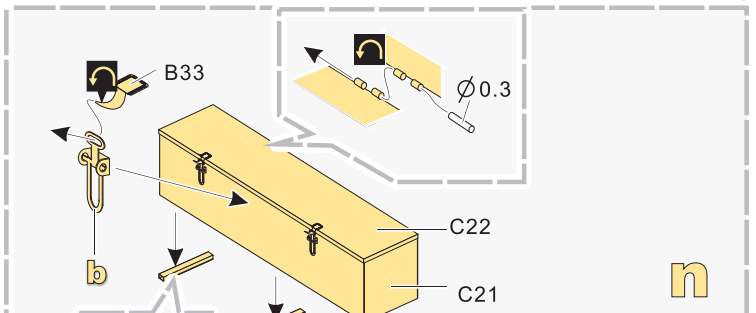

1/35 MILITARY MINIATURE VEHICLE UPGRADE SERIES PE35656