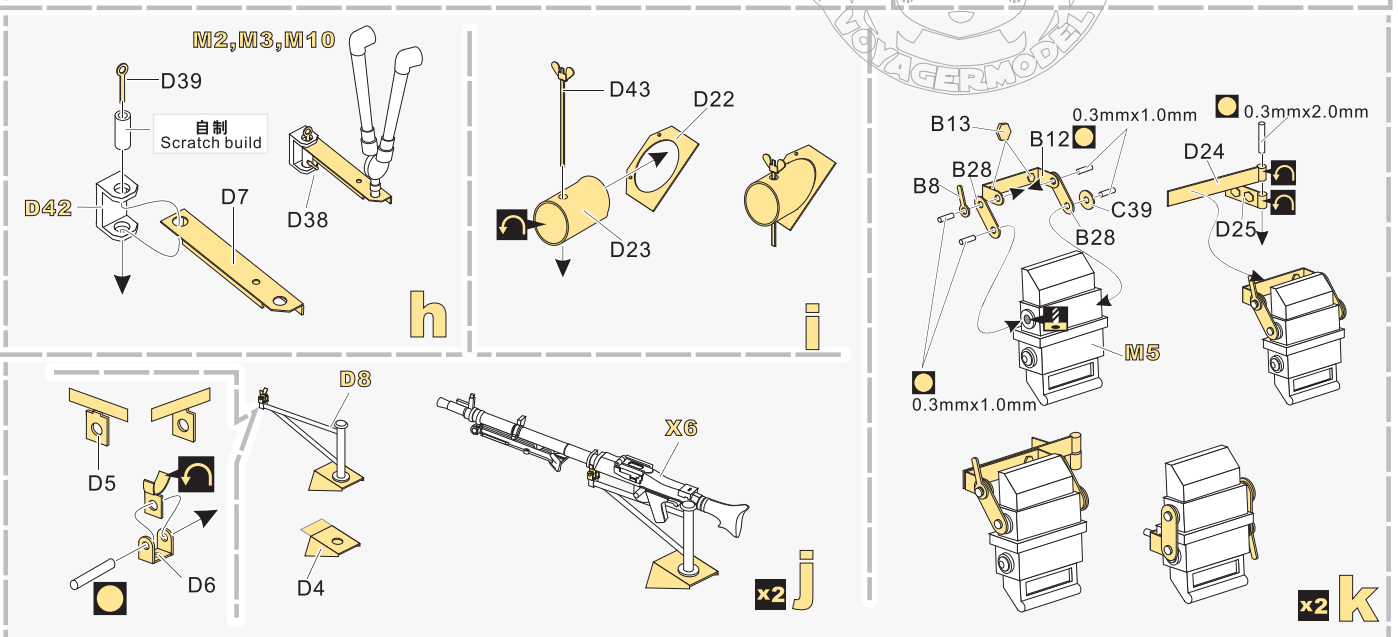

1/35 MILITARY MINIATURE VEHICLE UPGRADE SERIES PE35656

1/35 MILITARY MINIATURE VEHICLE UPGRADE SERIES PE35656

1/35 MILITARY MINIATURE VEHICLE UPGRADE SERIES PE35656

1/35 MILITARY MINIATURE VEHICLE UPGRADE SERIES PE35656

1/35 MILITARY MINIATURE VEHICLE UPGRADE SERIES PE35656

THE STEPS IN THE BLACK BOX APPLY FOR PE35656 B VERSION
黑框内的步骤仅适用于**PE35656 B**版本

[Http://www.voyagermodel.com/productdetails.asp?itemid=PE35656](http://www.voyagermodel.com/productdetails.asp?itemid=PE35656)

**VOYAGER
MODEL**

更多PE35656样品照片参考请扫一扫
MORE PICTUER OF PE 35656
REFERENCE SCAN HERE

VOYAGERMODEL® 无微不至 极致享受
The Best Upgrade Solution

Recommended item

PE 35657	WWII Japanese Type95 Light Tank early version (Gun barrel Includ)
VBS0184	WWII German 88mm Pak43/41 Barrel
VBS0315	WWII German 88mm L/71 Ammunition (12PCES)
VBS0316	WWII German 88mm L/71 Ammunition cartridge (12PCES)