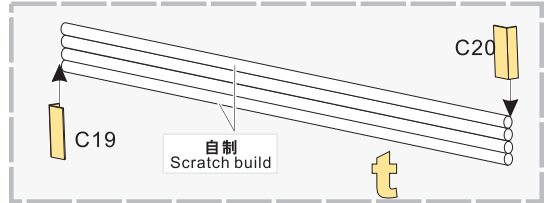

1/35 MILITARY MINIATURE VEHICLE UPGRADE SERIES PE35656