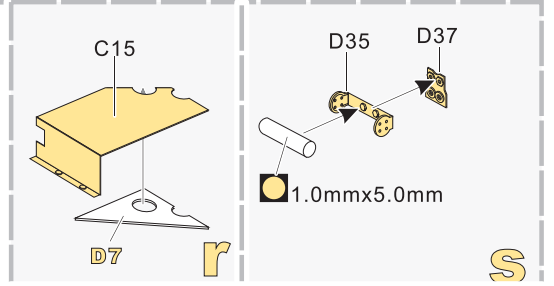

1/35 MILITARY MINIATURE VEHICLE UPGRADE SERIES PE35656