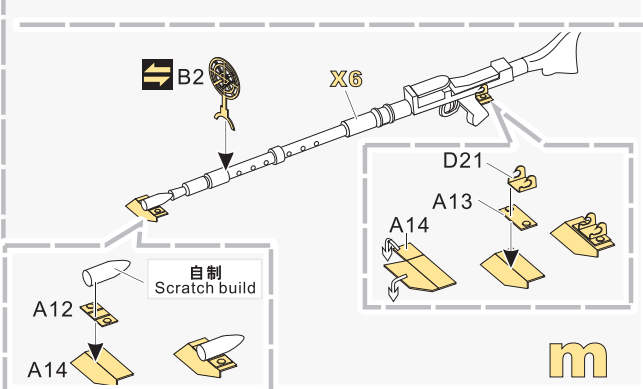

1/35 MILITARY MINIATURE VEHICLE UPGRADE SERIES PE35656