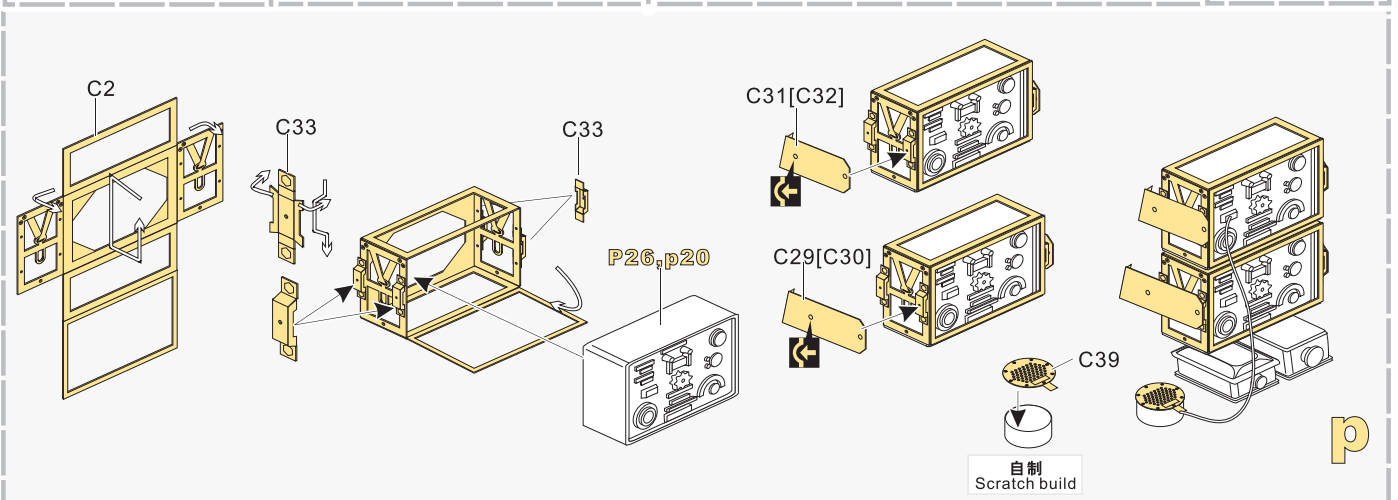

1/35 MILITARY MINIATURE VEHICLE UPGRADE SERIES PE35656

1/35 MILITARY MINIATURE VEHICLE UPGRADE SERIES PE35656

1/35 MILITARY MINIATURE VEHICLE UPGRADE SERIES PE35656

1/35 MILITARY MINIATURE VEHICLE UPGRADE SERIES PE35656

1/35 MILITARY MINIATURE VEHICLE UPGRADE SERIES PE35656

THE STEPS IN THE BLACK BOX APPLY FOR PE35656 B VERSION
黑框内的步骤仅适用于**PE35656 B**版本

[Http://www.voyagermodel.com/productdetails.asp?itemid=PE35656](http://www.voyagermodel.com/productdetails.asp?itemid=PE35656)

**VOYAGER
MODEL**

更多PE35656样品照片参考请扫一扫
MORE PICTUER OF PE 35656
REFERENCE SCAN HERE

VOYAGERMODEL® 无微不至 极致享受
The Best Upgrade Solution

Recommended item

PE 35657	WWII Japanese Type95 Light Tank early version (Gun barrel Includ)
VBS0184	WWII German 88mm Pak43/41 Barrel
VBS0315	WWII German 88mm L/71 Ammunition (12PCES)
VBS0316	WWII German 88mm L/71 Ammunition cartridge (12PCES)