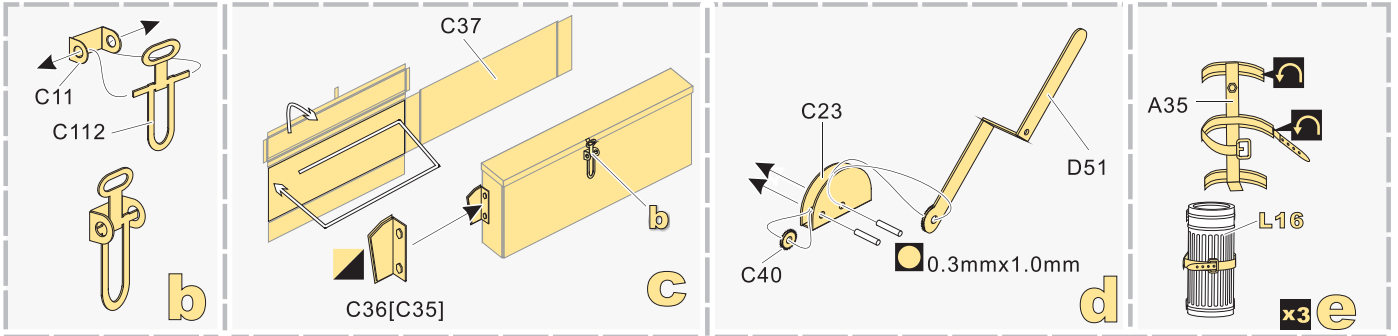

1/35 MILITARY MINIATURE VEHICLE UPGRADE SERIES PE35656

1/35 MILITARY MINIATURE VEHICLE UPGRADE SERIES PE35656

1/35 MILITARY MINIATURE VEHICLE UPGRADE SERIES PE35656

1/35 MILITARY MINIATURE VEHICLE UPGRADE SERIES PE35656

1/35 MILITARY MINIATURE VEHICLE UPGRADE SERIES PE35656

THE STEPS IN THE BLACK BOX APPLY FOR PE35656 B VERSION
黑框内的步骤仅适用于**PE35656 B**版本

[Http://www.voyagermodel.com/productdetails.asp?itemid=PE35656](http://www.voyagermodel.com/productdetails.asp?itemid=PE35656)

**VOYAGER
MODEL**

更多PE35656样品照片参考请扫一扫
MORE PICTUER OF PE 35656
REFERENCE SCAN HERE

VOYAGERMODEL® 无微不至 极致享受
The Best Upgrade Solution

Recommended item

PE 35657	WWII Japanese Type95 Light Tank early version (Gun barrel Includ)
VBS0184	WWII German 88mm Pak43/41 Barrel
VBS0315	WWII German 88mm L/71 Ammunition (12PCES)
VBS0316	WWII German 88mm L/71 Ammunition cartridge (12PCES)