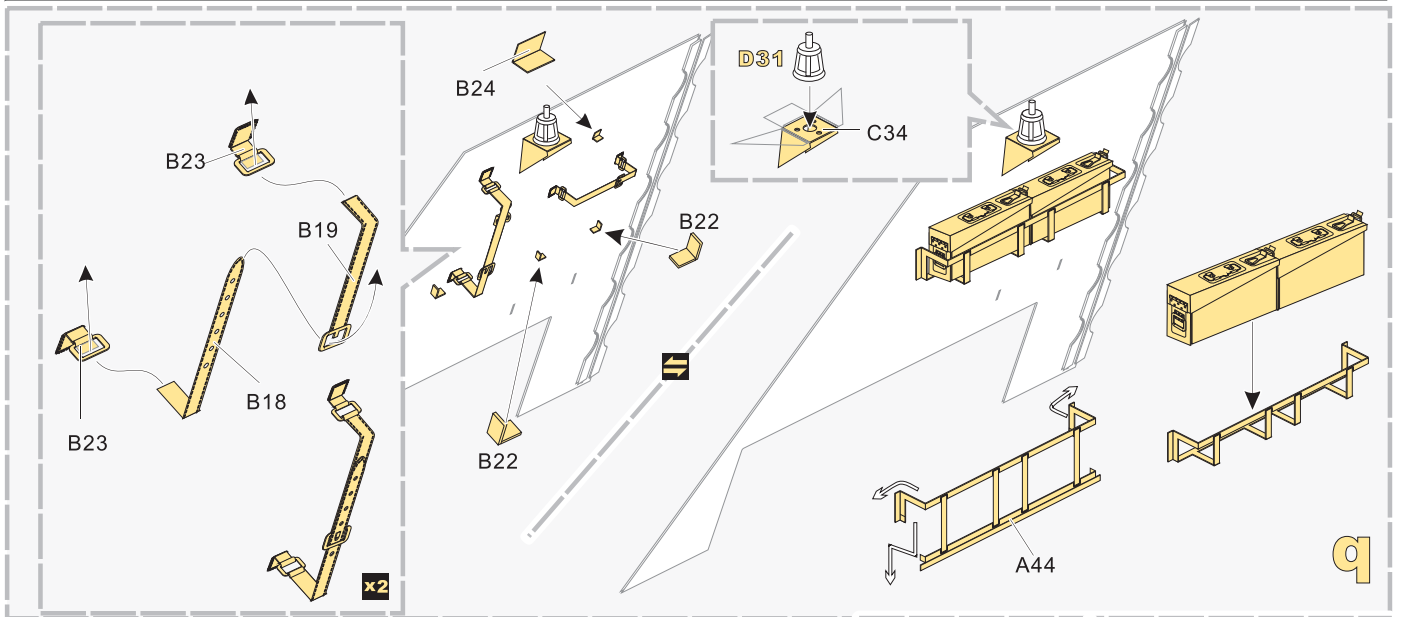

1/35 MILITARY MINIATURE VEHICLE UPGRADE SERIES PE35656

1/35 MILITARY MINIATURE VEHICLE UPGRADE SERIES PE35656

1/35 MILITARY MINIATURE VEHICLE UPGRADE SERIES PE35656

1/35 MILITARY MINIATURE VEHICLE UPGRADE SERIES PE35656

1/35 MILITARY MINIATURE VEHICLE UPGRADE SERIES PE35656

THE STEPS IN THE BLACK BOX APPLY FOR PE35656 B VERSION
黑框内的步骤仅适用于**PE35656 B**版本

[Http://www.voyagermodel.com/productdetails.asp?itemid=PE35656](http://www.voyagermodel.com/productdetails.asp?itemid=PE35656)

**VOYAGER
MODEL**

更多PE35656样品照片参考请扫一扫
MORE PICTUER OF PE 35656
REFERENCE SCAN HERE

VOYAGERMODEL® 无微不至 极致享受
The Best Upgrade Solution

Recommended item

PE 35657	WWII Japanese Type95 Light Tank early version (Gun barrel Includ)
VBS0184	WWII German 88mm Pak43/41 Barrel
VBS0315	WWII German 88mm L/71 Ammunition (12PCES)
VBS0316	WWII German 88mm L/71 Ammunition cartridge (12PCES)