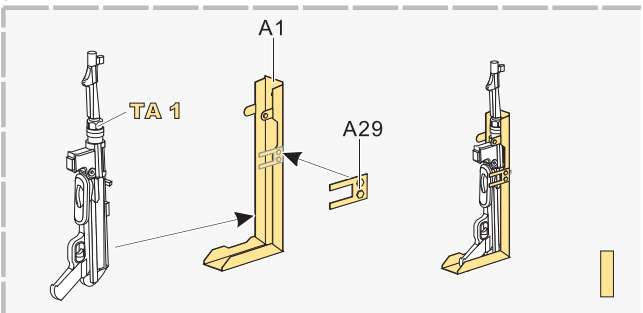

1/35 MILITARY MINIATURE VEHICLE UPGRADE SERIES PE35656