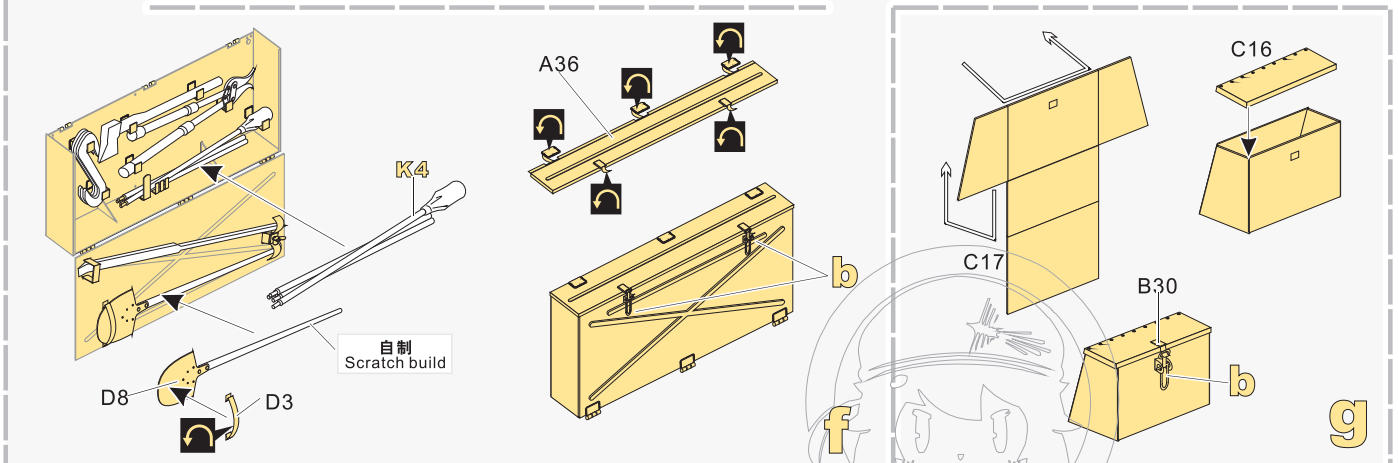

1/35 MILITARY MINIATURE VEHICLE UPGRADE SERIES PE35656