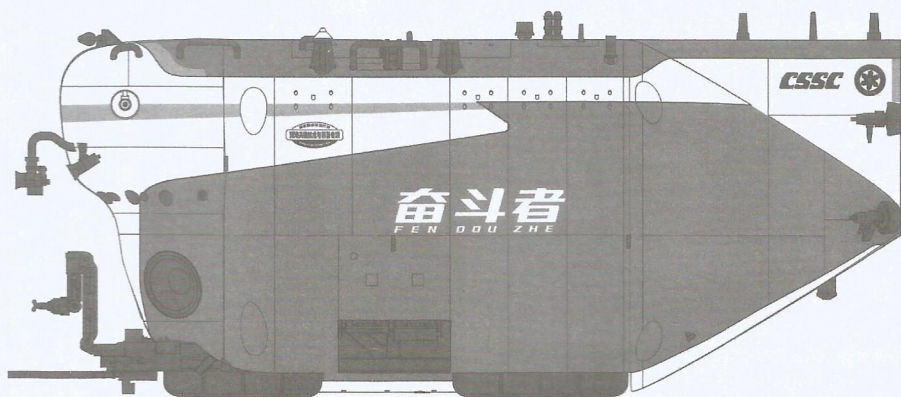

Full Ocean Deep Manned Submersible FEN DOU ZHE

“奋斗者”号全海深载人潜水器

READ BEFORE ASSEMBLY:

- Study and understand these instructions thoroughly before beginning assembly
- When needed, remove photo-etch parts carefully using a modeling knife or photo etch sprue cutter, being careful not to damage or lose small parts.
- Take extra care in handling photo etch parts in order to avoid injury
- Apply instant cement sparingly to photo etch parts where instructed
- Tools recommended(not included in kit):Plastic and instant cements,sprue cutters,long nose pliers.,modeling knife, small files, tweezers, pin vise & scissors. Soft cloth and sandpaper will also assist in construction
- Glue and paint are not included in the kit. Use plastic cement and hobby paints only. Color guide for purchasing paint is included in the kit.