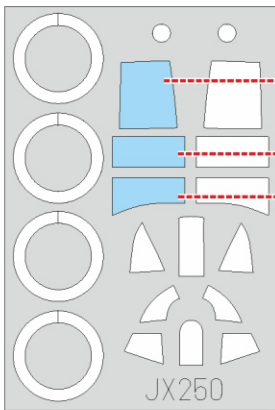

Gladiator Mk.I

JX 250

for kit **ICM**

scale **1/32**

■ - PARTS NOT FOR USE