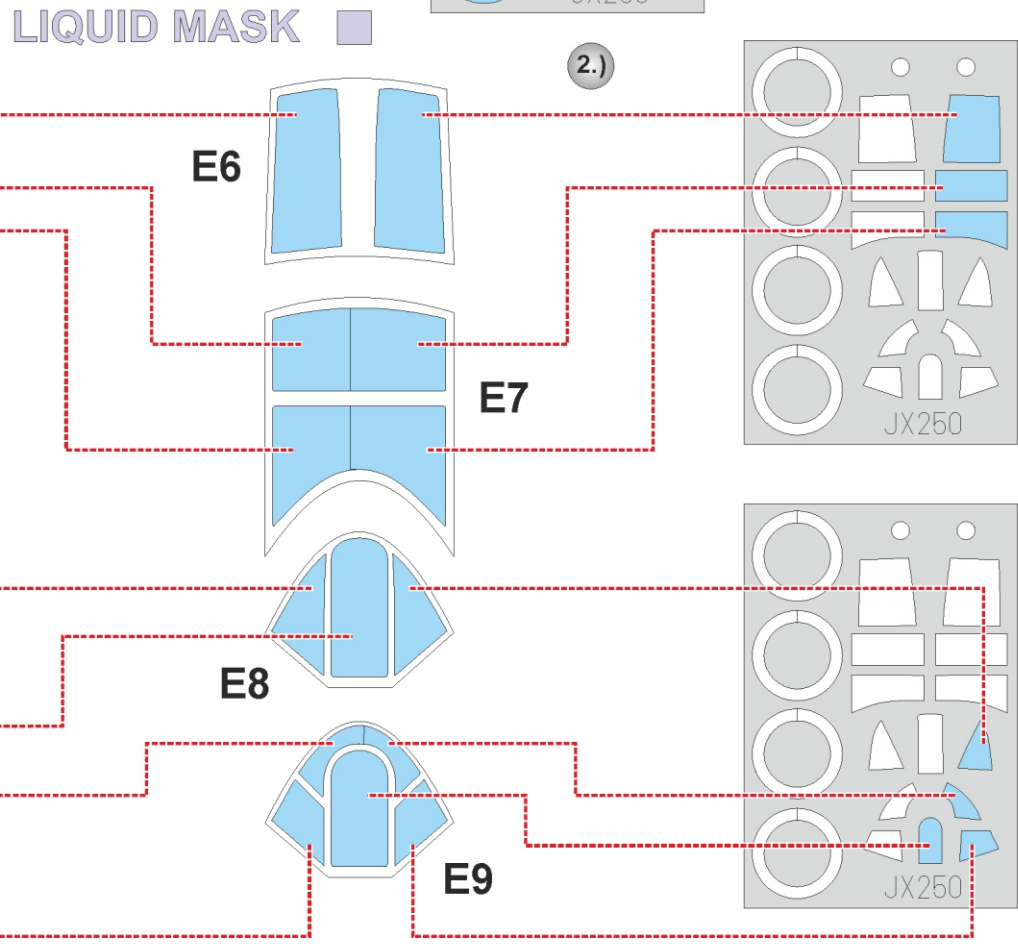

Gladiator Mk.I

JX 250

for kit **ICM**

scale **1/32**

■ - PARTS NOT FOR USE