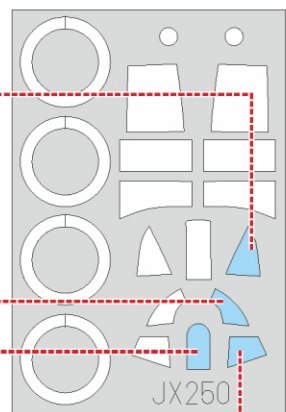

Gladiator Mk.I

JX 250

for kit **ICM**

scale **1/32**

■ - PARTS NOT FOR USE