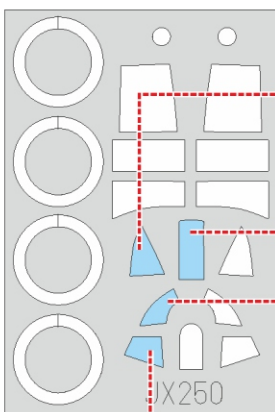

Gladiator Mk.I

JX 250

for kit **ICM**

scale **1/32**

■ - PARTS NOT FOR USE